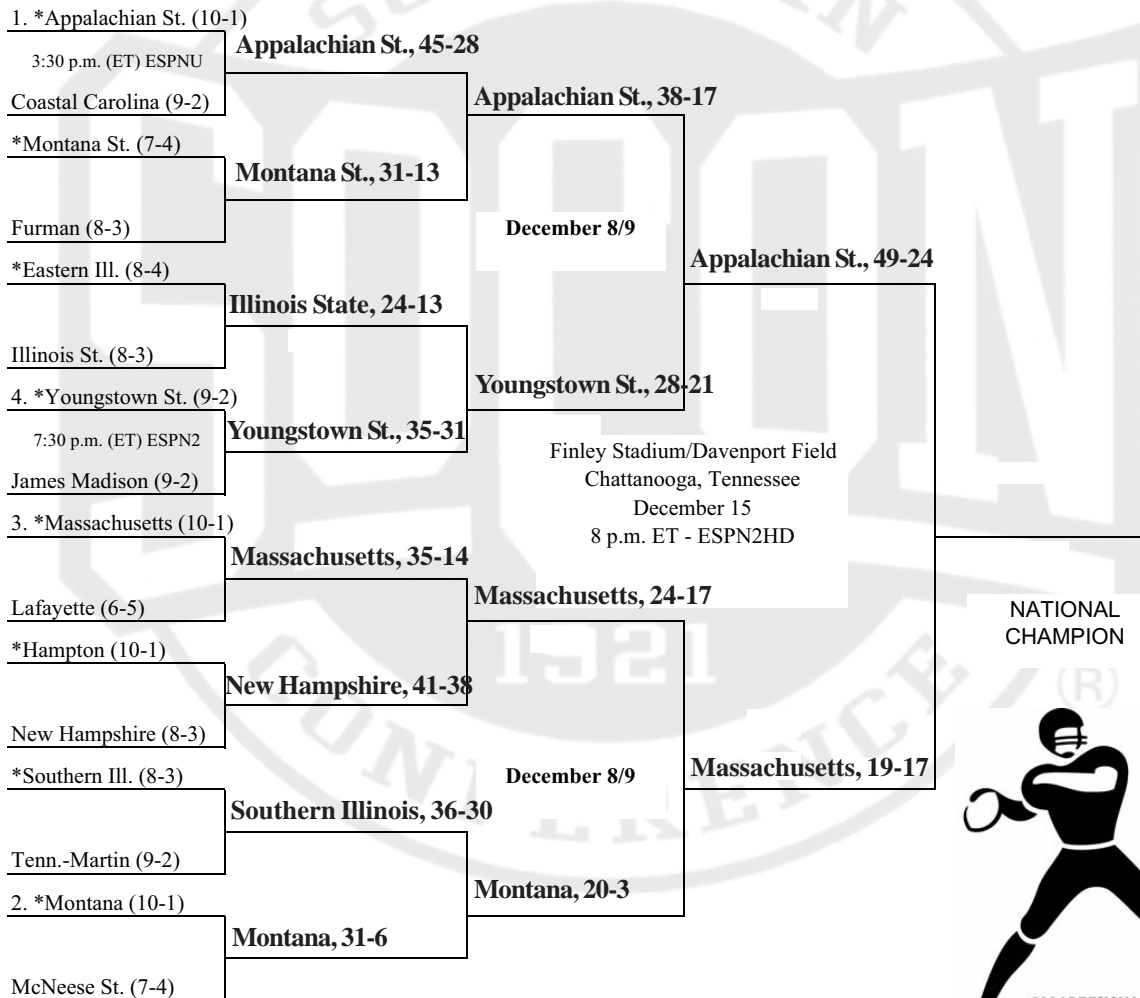

FIRST ROUND
 November 25
 On campus

QUARTERFINALS
 December 2
 On campus

SEMIFINALS
 December 8 or 9
 On campus

FINAL
 December 15
 Chattanooga, Tennessee

*Denotes host institution.

ESPN Gameplan QF telecasts will also be syndicated on numerous television outlets. Refer to www.NCAAsports.com/broadcast for more information.