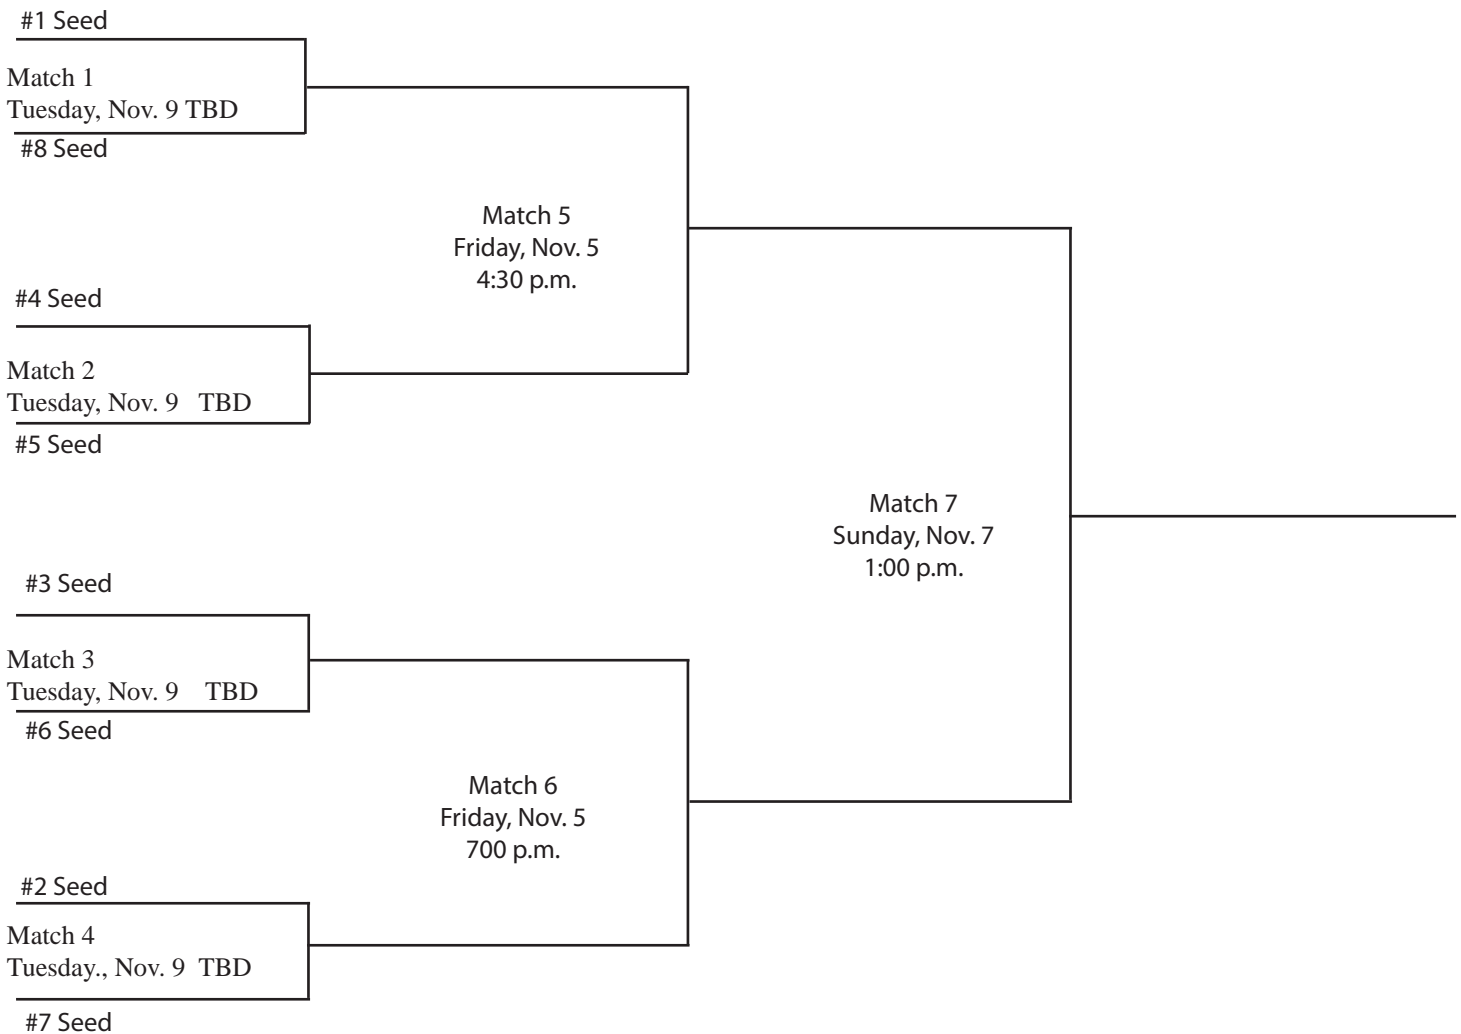

Friday

Sunday

Times to be determined

Team-by Team Schedules

| Appalachian State (6-6-1, 2-2-1) | | |
|-------------------------------------|--|---------------|
| Date | Opponent | Time/Result |
| Sept. 1 | at Charlotte | L, 4-3 OT |
| Sept. 4 | at Rider # | W, 2-1 |
| Sept. 5 | vs. Lafayette # | L, 4-0 |
| Sept. 15 | at High Point | W, 1-0 |
| Sept. 19 | Longwood | W, 6-1 |
| Sept. 22 | Elon* | W, 2-1 |
| Sept. 25 | at UNC Greensboro* | L, 5-0 |
| Sept. 29 | at Duke | L, 3-0 |
| Oct. 2 | at Liberty | W, 3-2 |
| Oct. 5 | College of Charleston* | L, 1-0 |
| Oct. 10 | Georgia Southern* | W, 1-0 |
| Oct. 13 | at Clemson | L, 4-0 |
| Oct. 16 | at Wofford* | T, 1-1 |
| Oct. 20 | Radford | 7:30 |
| Oct. 24 | at Furman* | 2:00 |
| Oct. 30 | Davidson* | 2:00 |
| Nov. 3 | Winthrop | 7:30 |
| Nov. 6 | at UNC Asheville | 3:00 |
| Nov. 9 | SoCon Tournament First Round (at Higher Seeds) | |
| Nov. 12, 14 | SoCon Tournament (Charleston, SC) | |