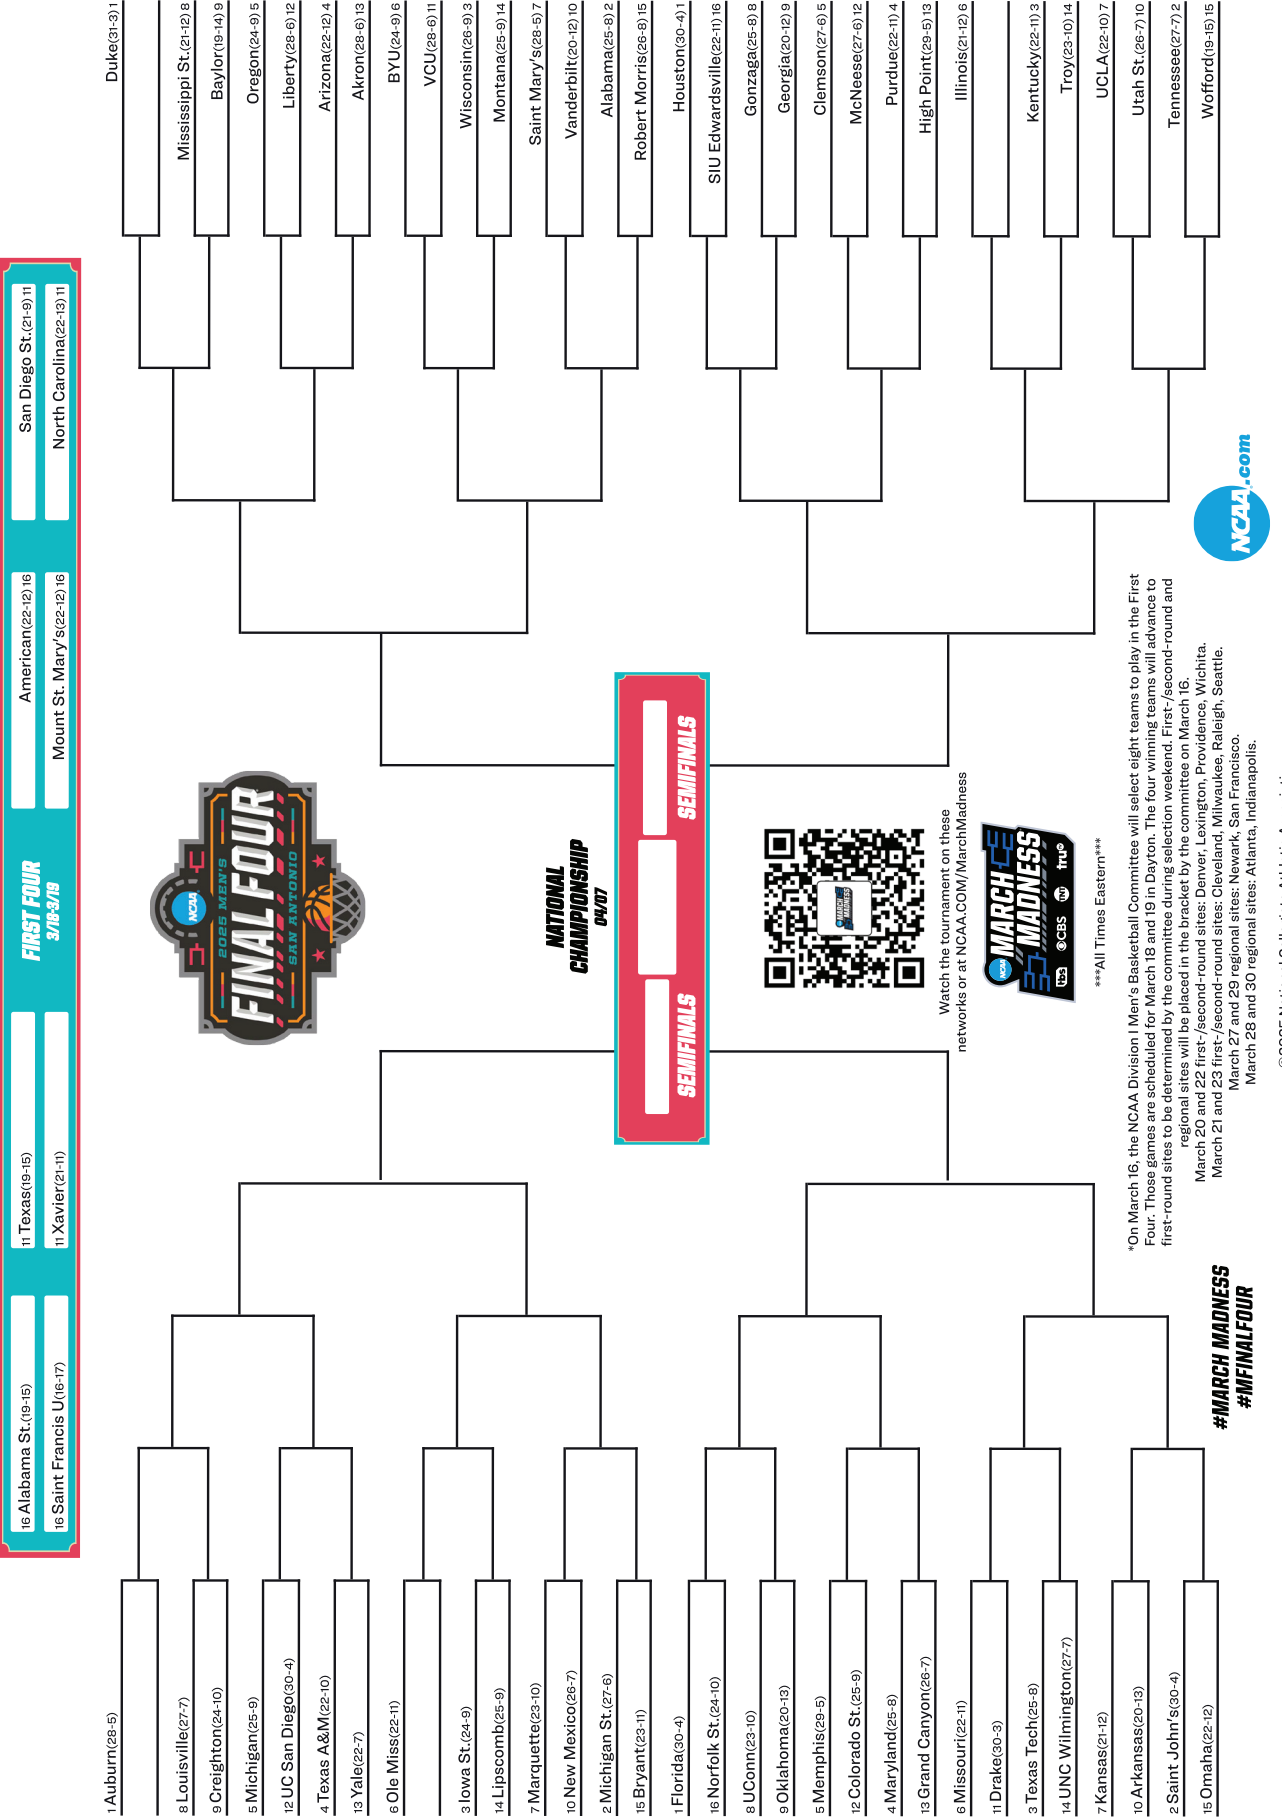

FIRST ROUND 3/20-3/21 | **SECOND ROUND** 3/22-3/23 | **SWEET 16** 3/27-3/28 | **ELITE EIGHT** 3/29-3/30 | **FINAL FOUR** 4/5 | **FIRST FOUR** 3/18-3/19 | **SWEET 16** 3/27-3/28 | **ELITE EIGHT** 3/29-3/30 | **FINAL FOUR** 4/5 | **FIRST FOUR** 3/18-3/19 | **SWEET 16** 3/27-3/28 | **ELITE EIGHT** 3/29-3/30 | **FINAL FOUR** 4/5 | **FIRST ROUND** 3/20-3/21