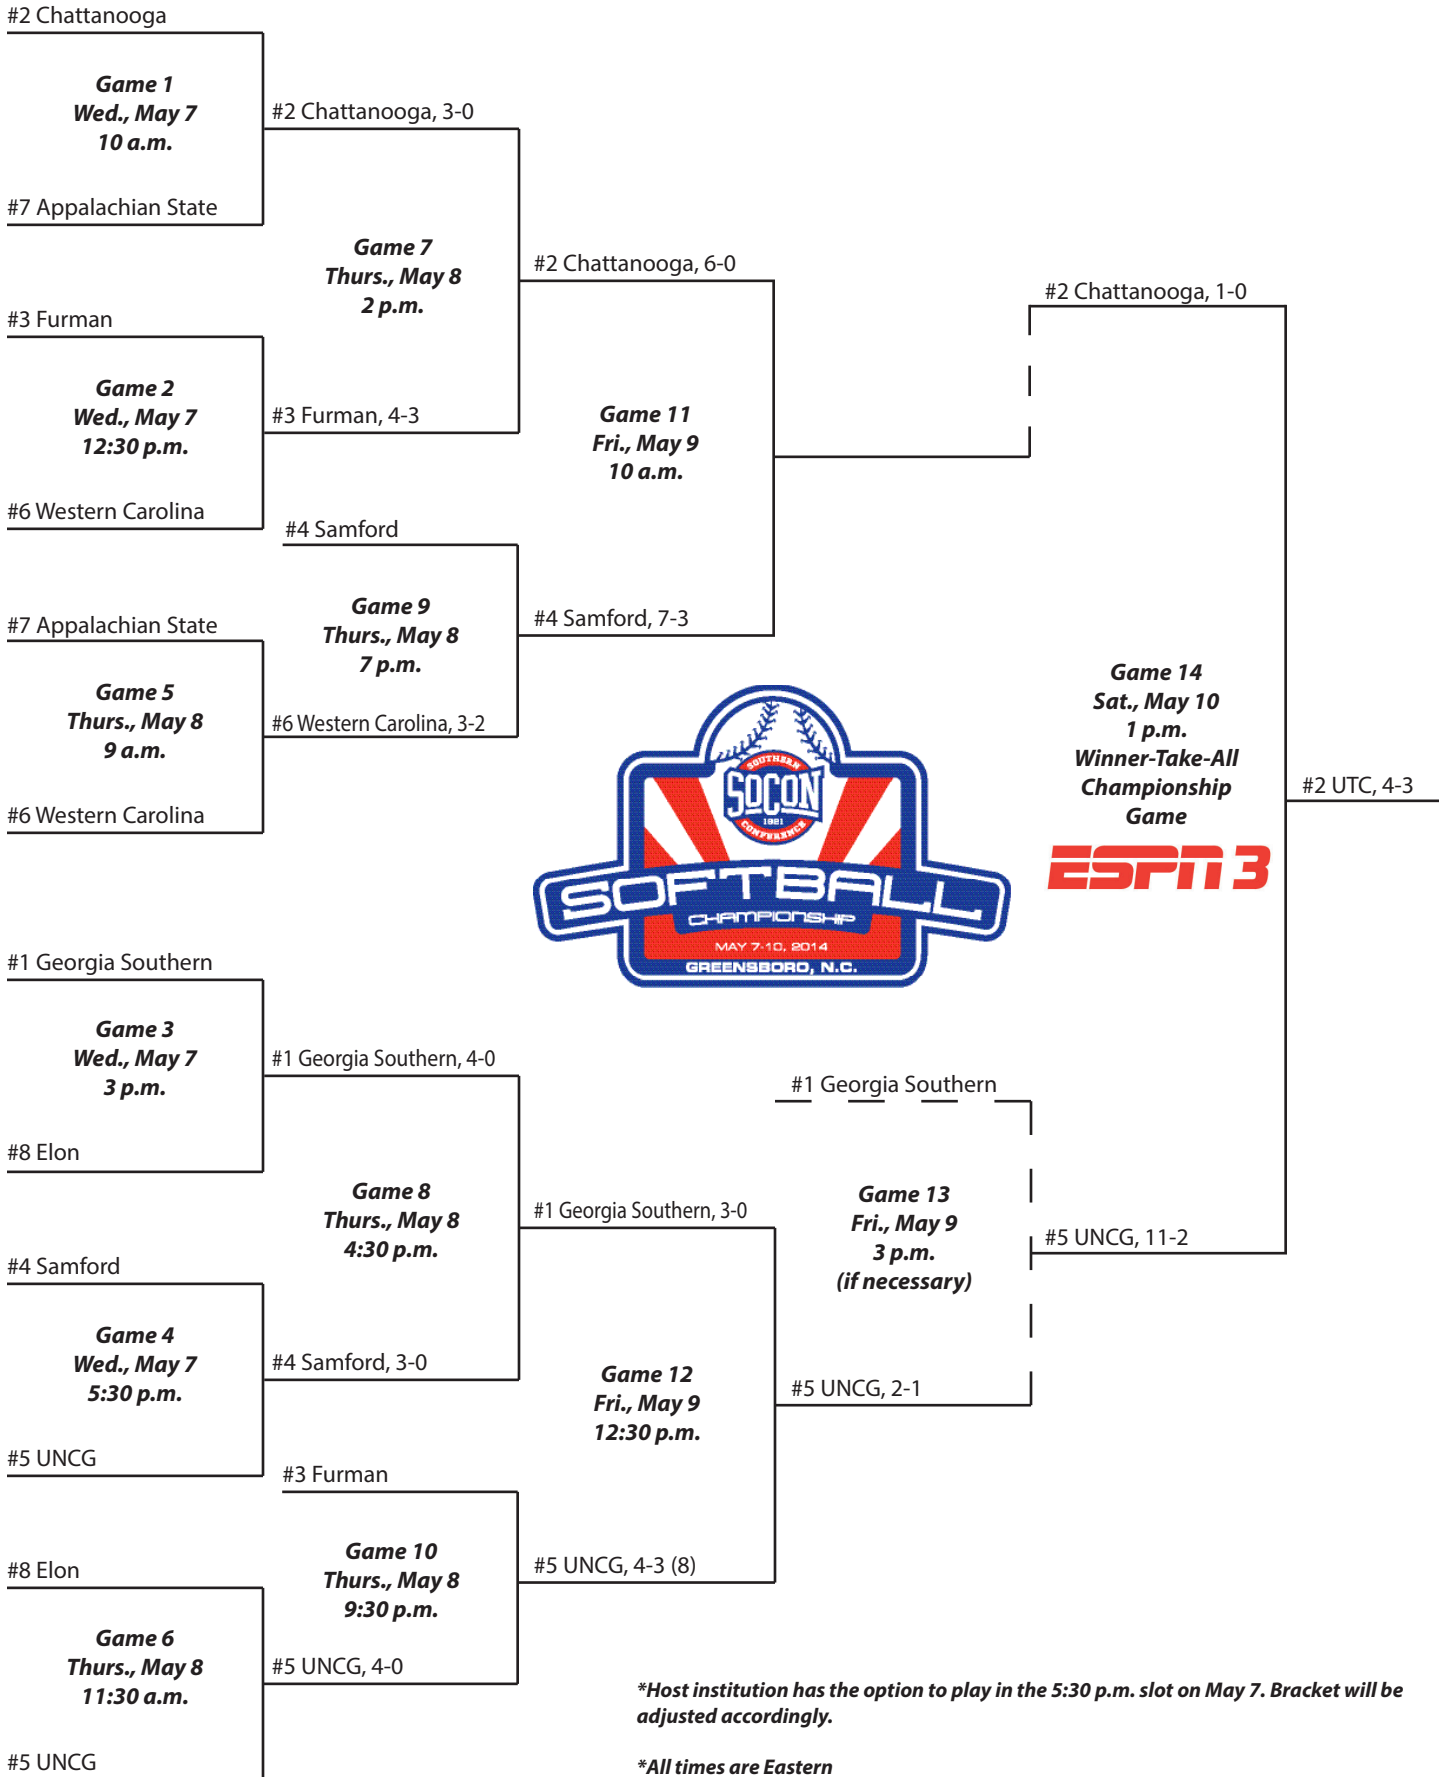

2014 Championship

UNCG Softball Stadium • Greensboro, N.C.