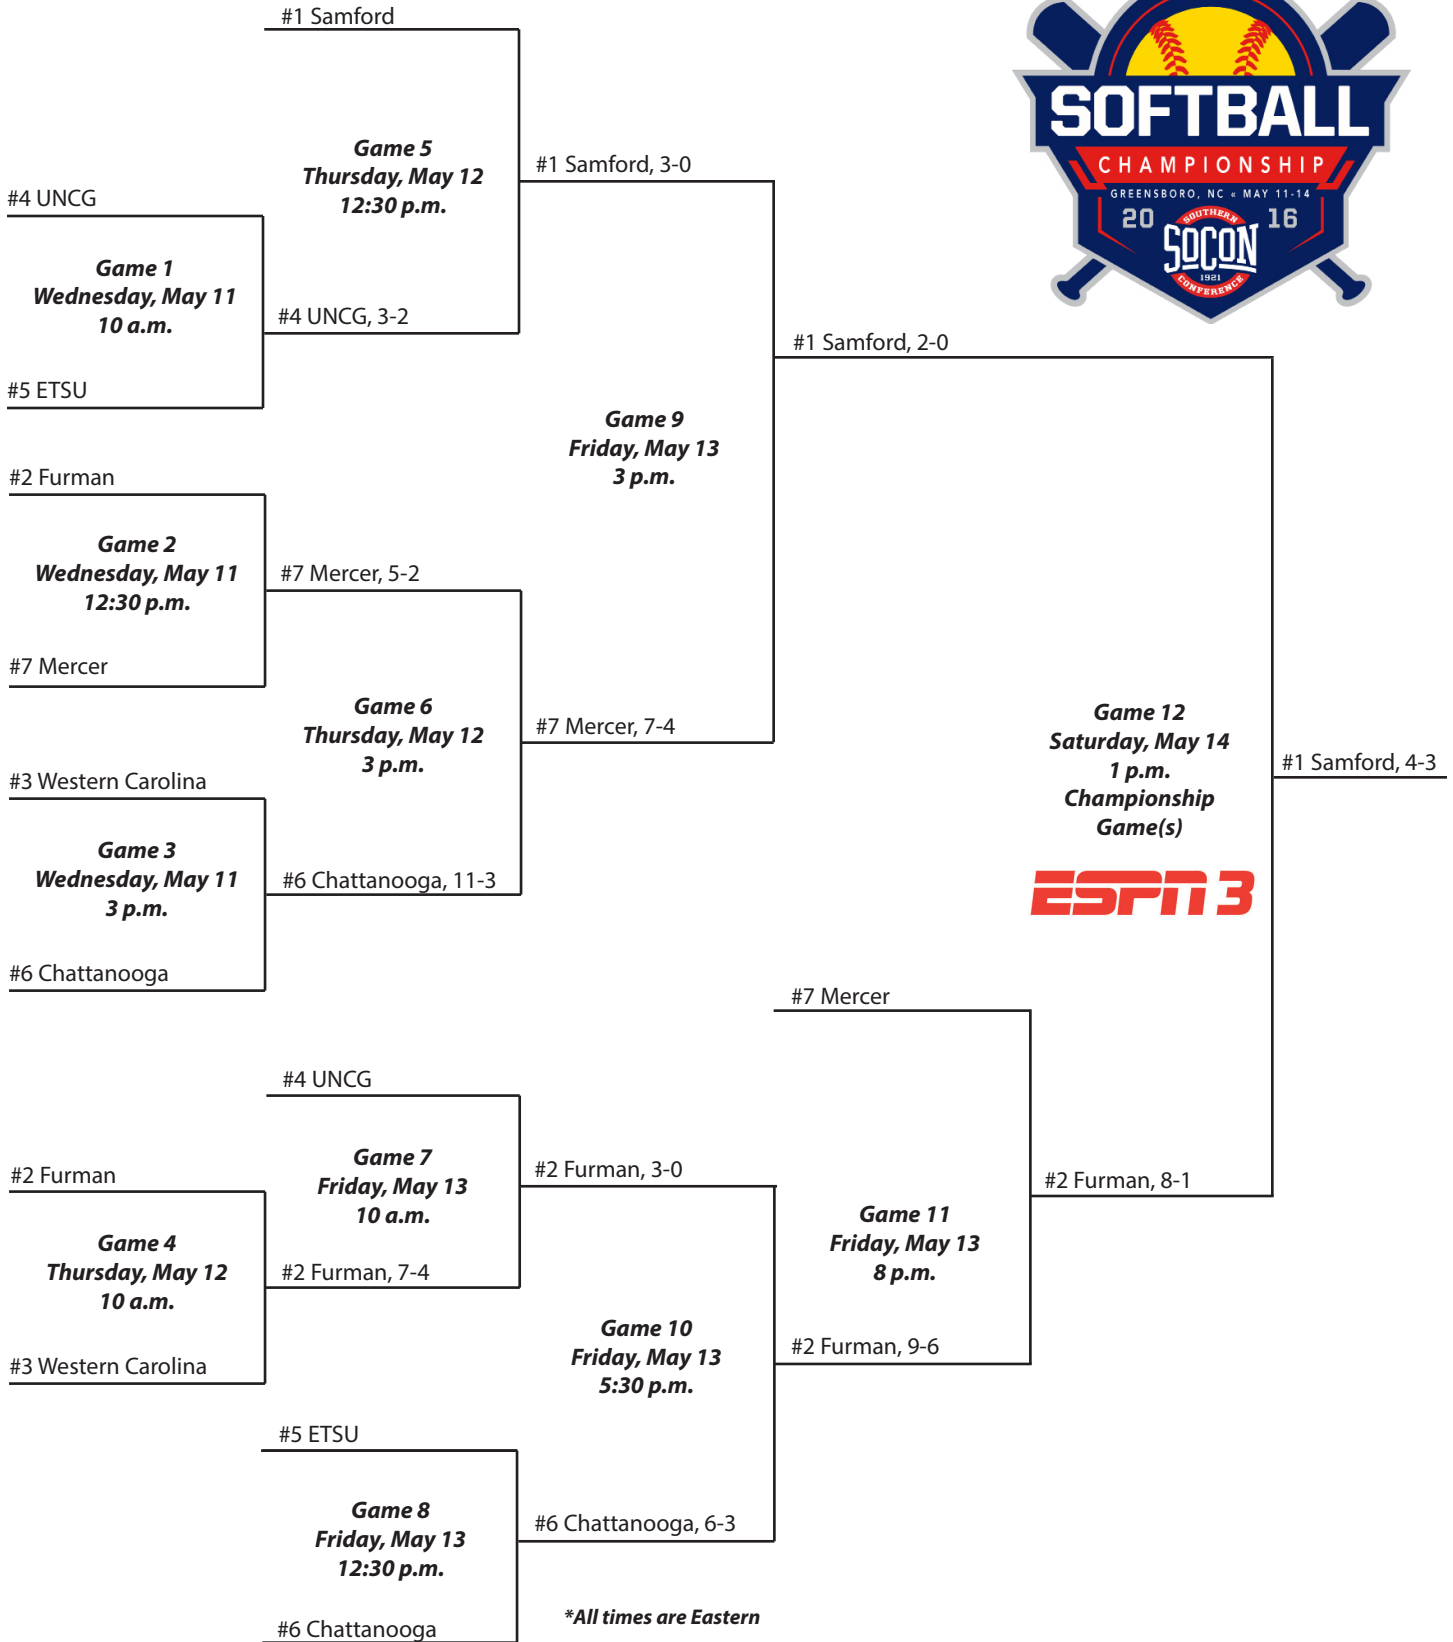

2016 Championship

UNCG Softball Stadium • Greensboro, N.C.

*All times are Eastern
*If-necessary Game 13 was not needed