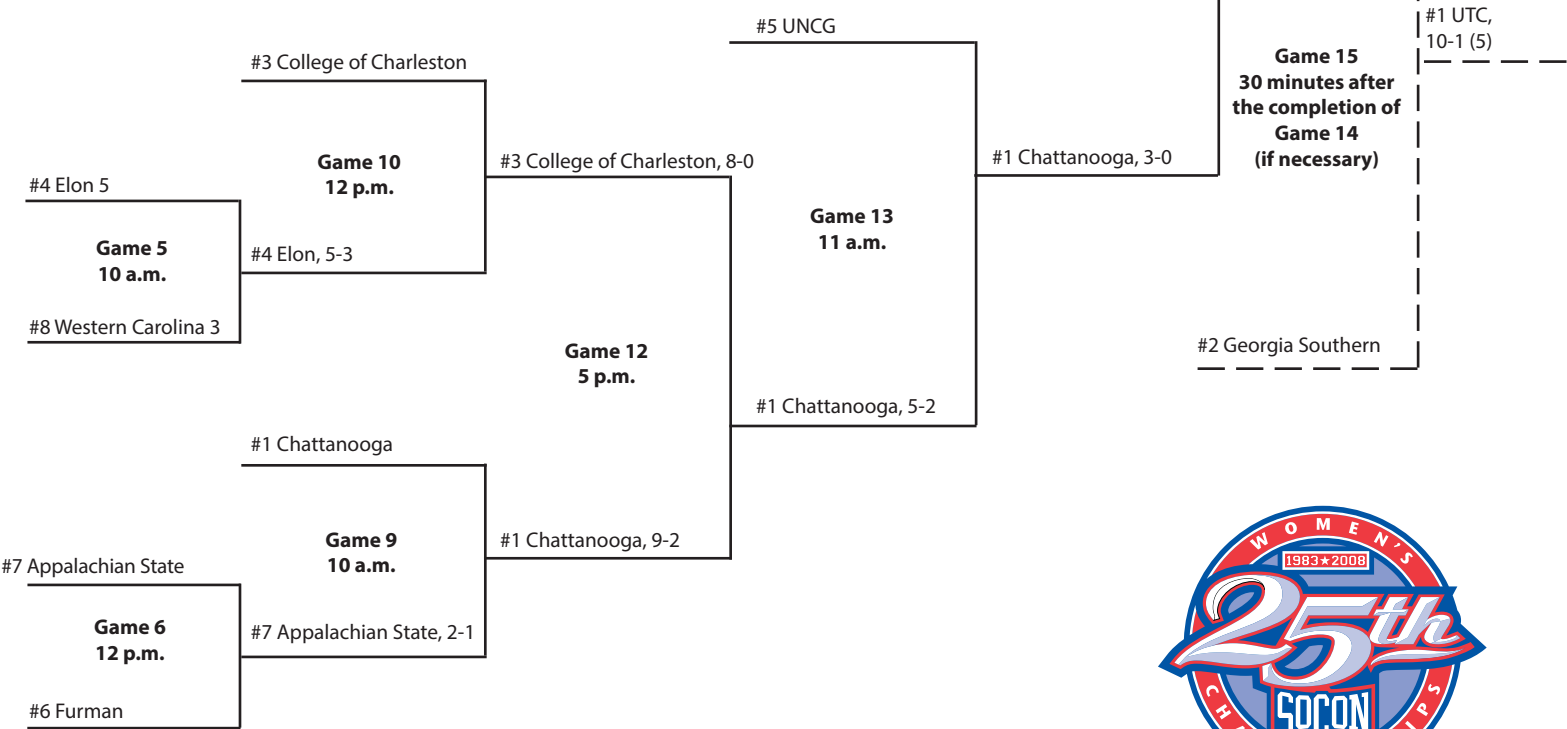

# 2007 Championship

Jim Frost Softball Complex • Chattanooga, Tenn.

**May 9**

**May 10**

**May 11**

**May 12**

#2 College of Charleston

**Game 1**  
10 a.m.  
#7 Furman