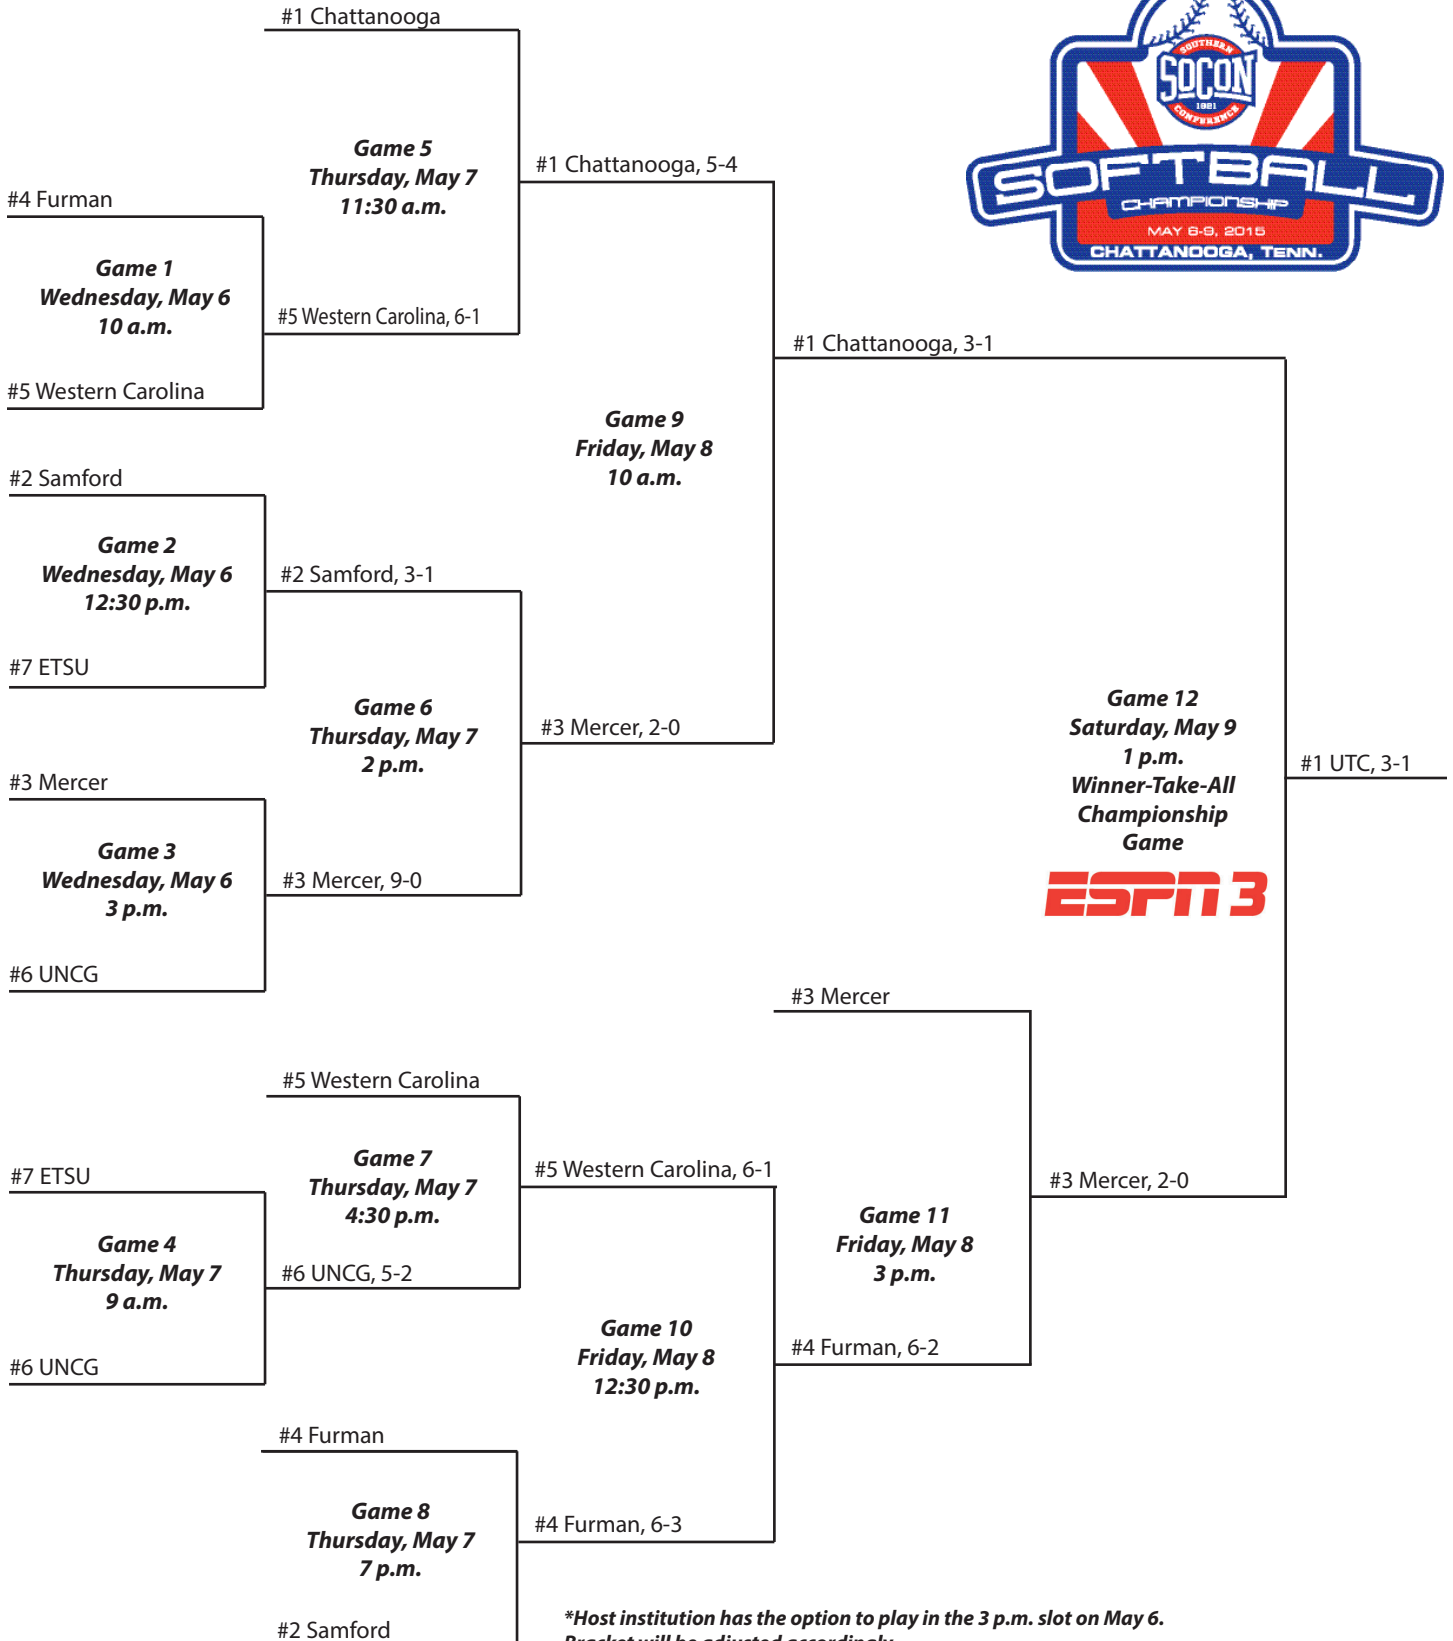

2015 Championship

Jim Frost Softball Complex • Chattanooga, Tenn.

*Host institution has the option to play in the 3 p.m. slot on May 6. Bracket will be adjusted accordingly.

*All times are Eastern