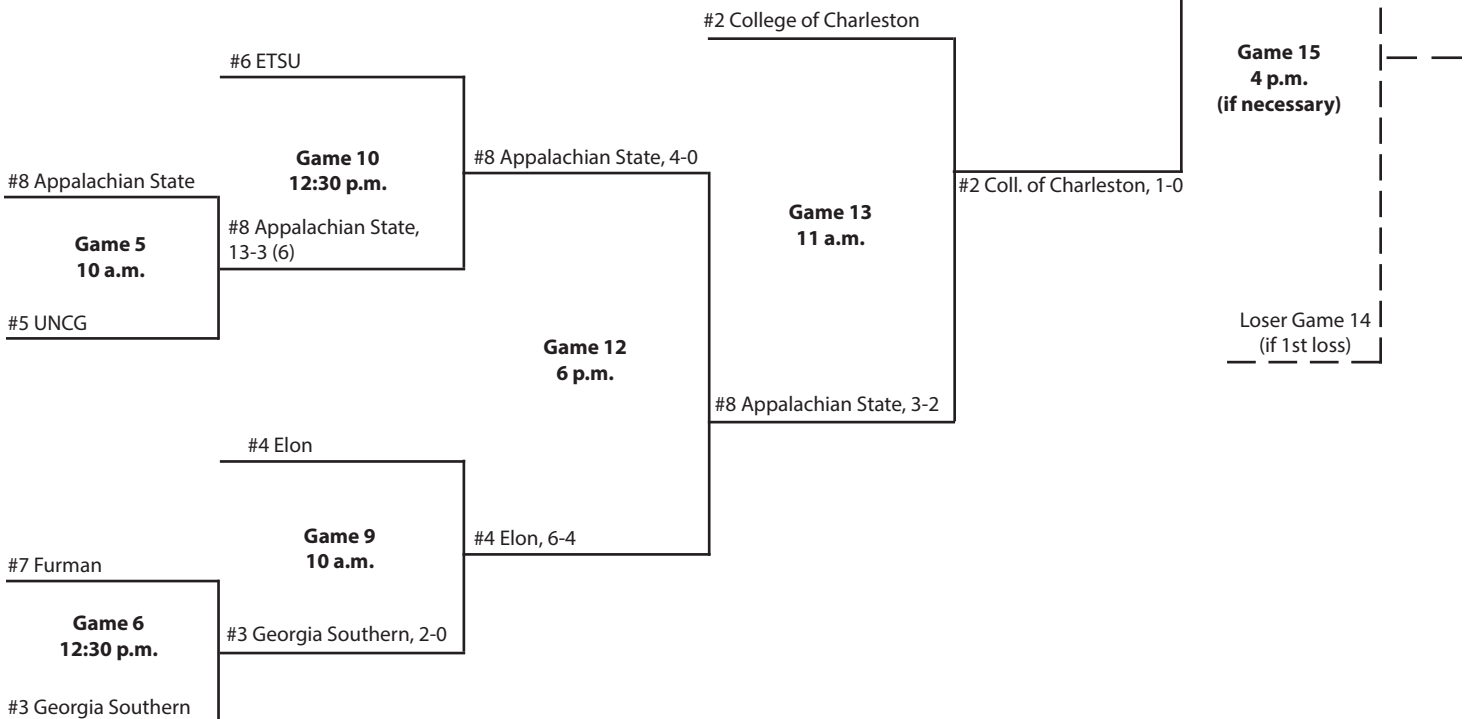

May 14

May 15

May 16