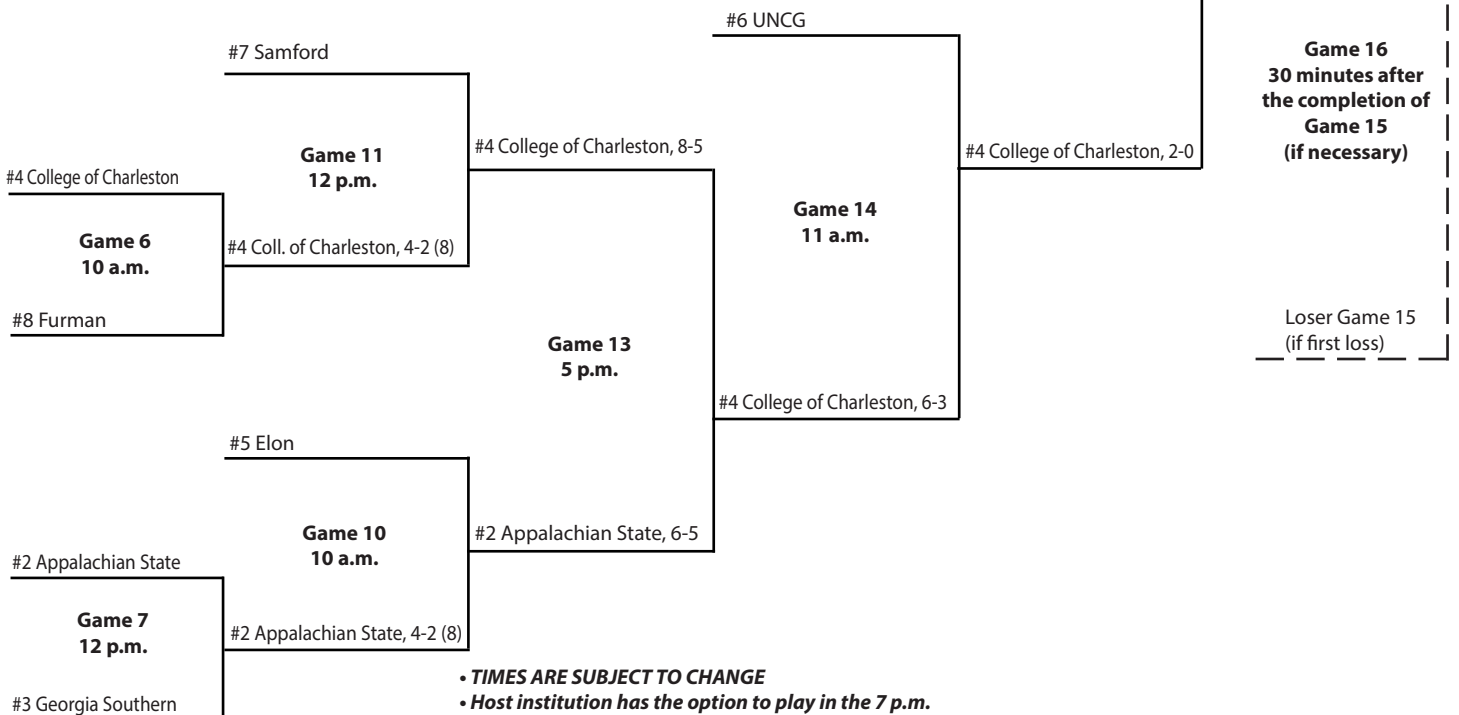

May 12

May 13

May 14