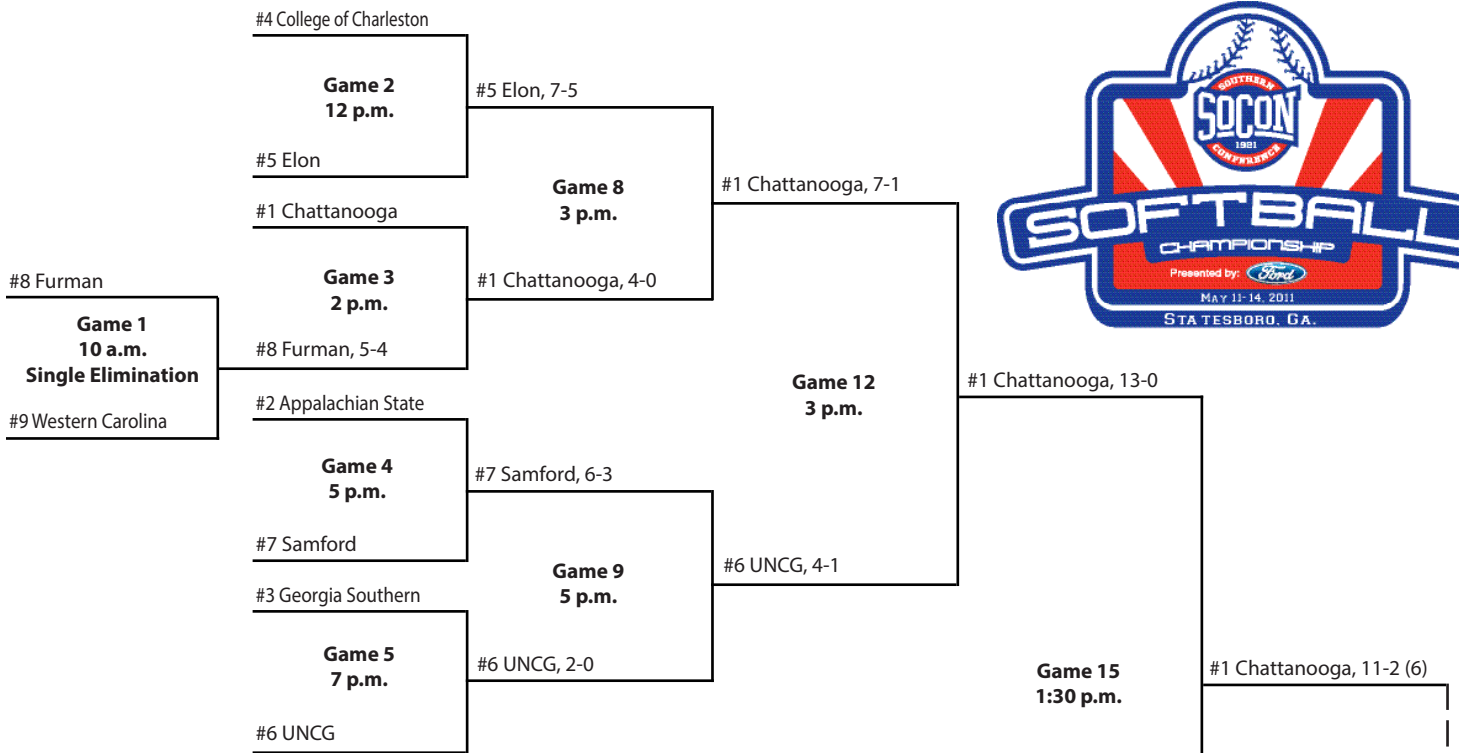

2011 Championship

Eagle Field at the Softball Complex • Statesboro, Ga.

May 11

May 12

May 13

May 14