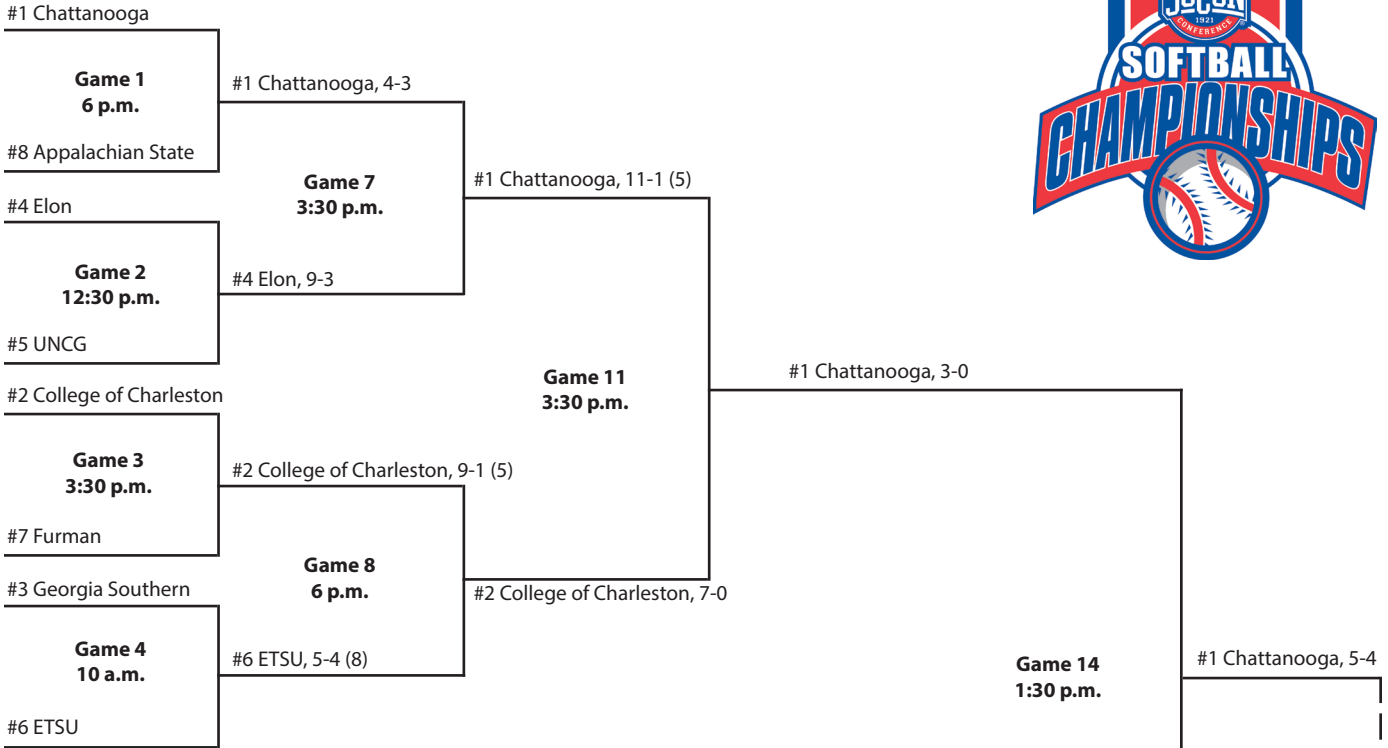

# 2004 Championship

Jim Frost Stadium • Chattanooga, Tenn.

**May 13**

**May 14**

**May 15**

**May 16**

**May 14**

**May 15**