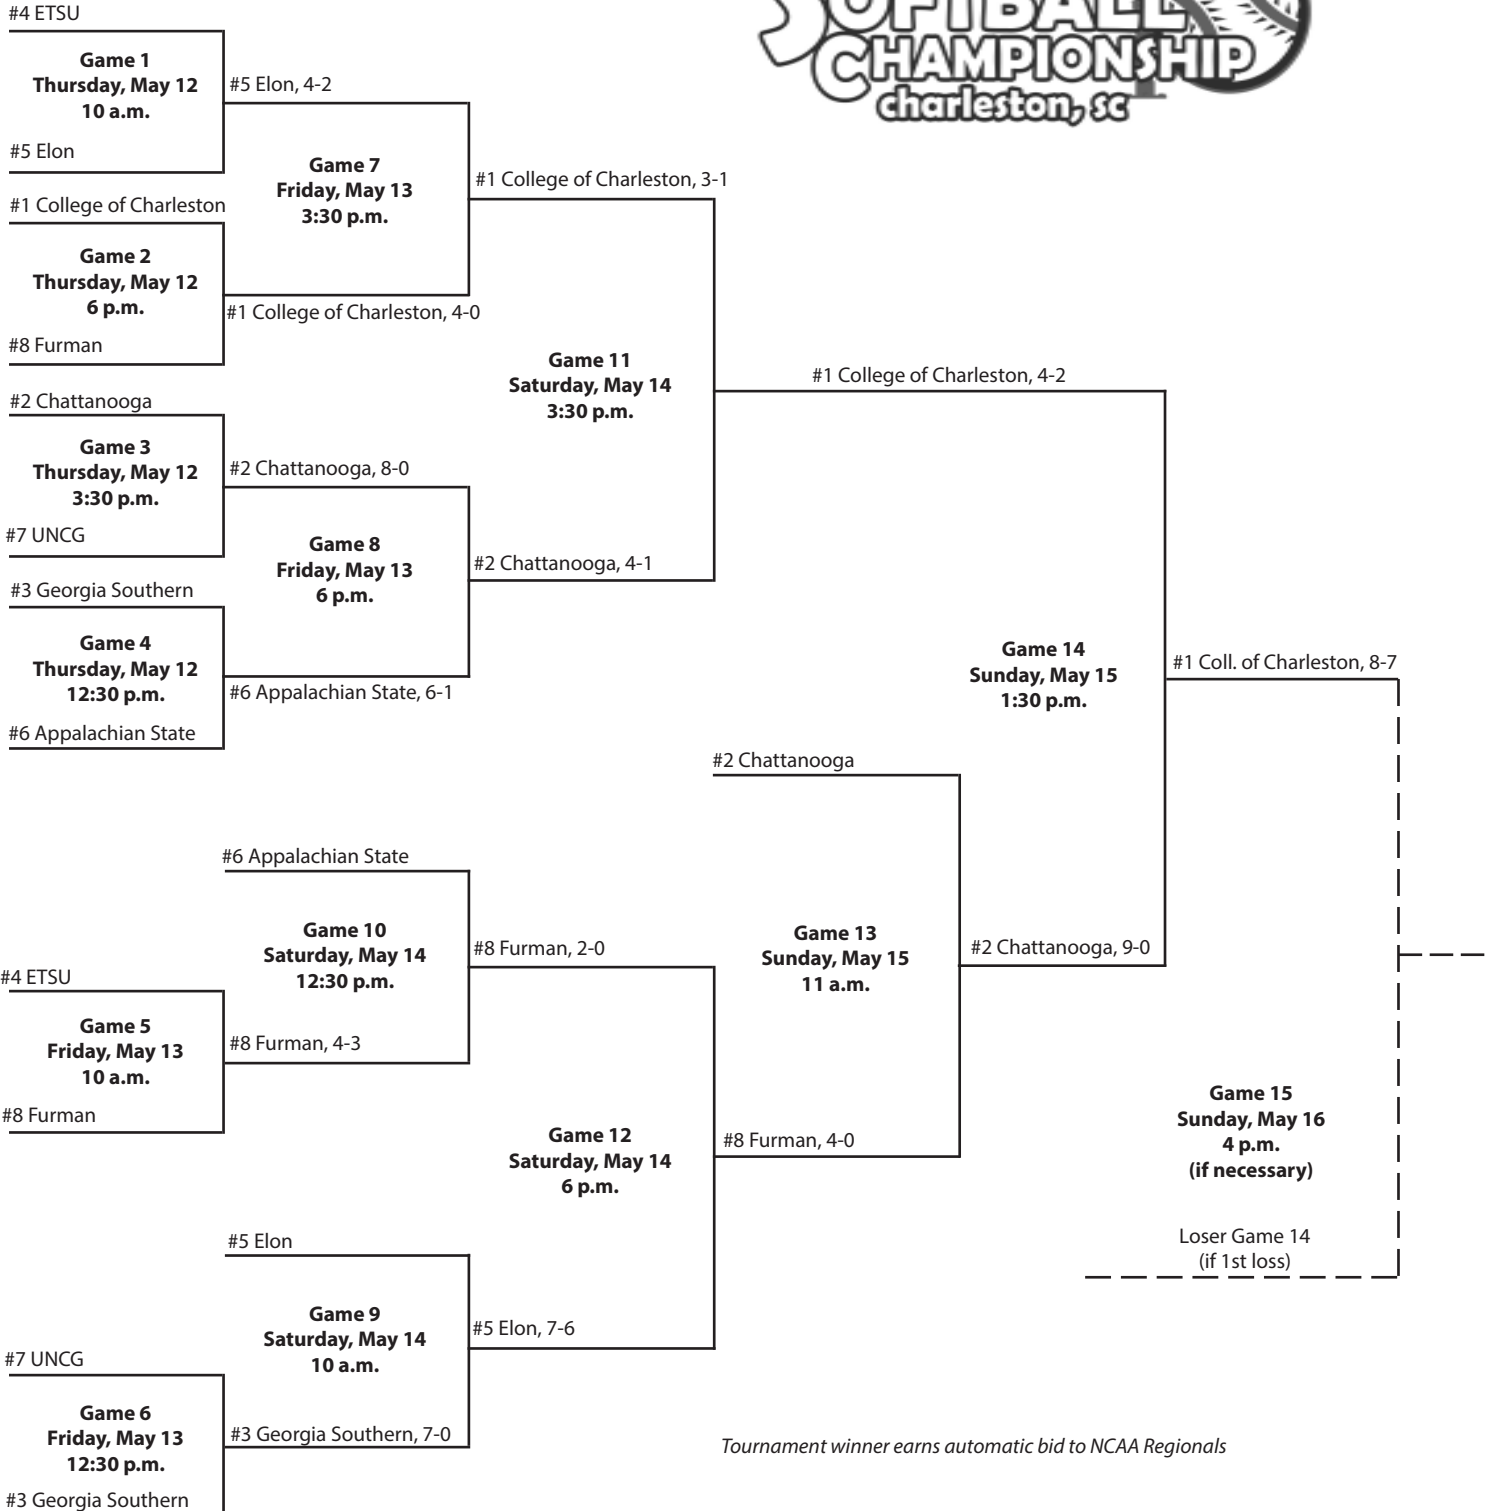

2005 Championship

Patriots Point Athletic Complex • Charleston, S.C.

Tournament winner earns automatic bid to NCAA Regionals