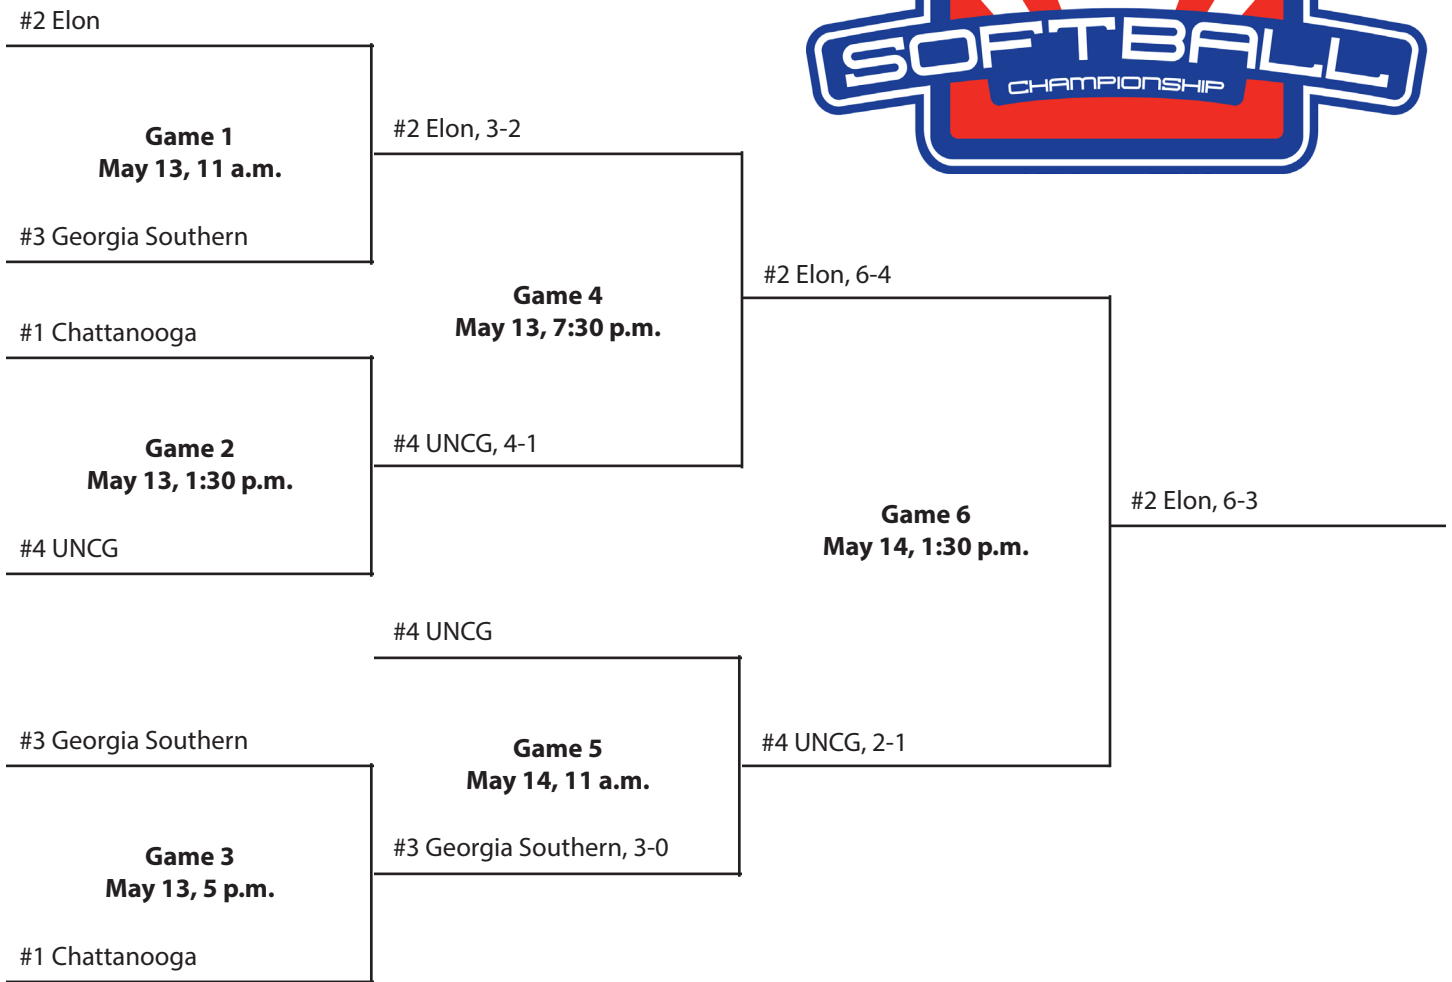

2010 Championship

Jim Frost Softball Complex • Chattanooga, Tenn.