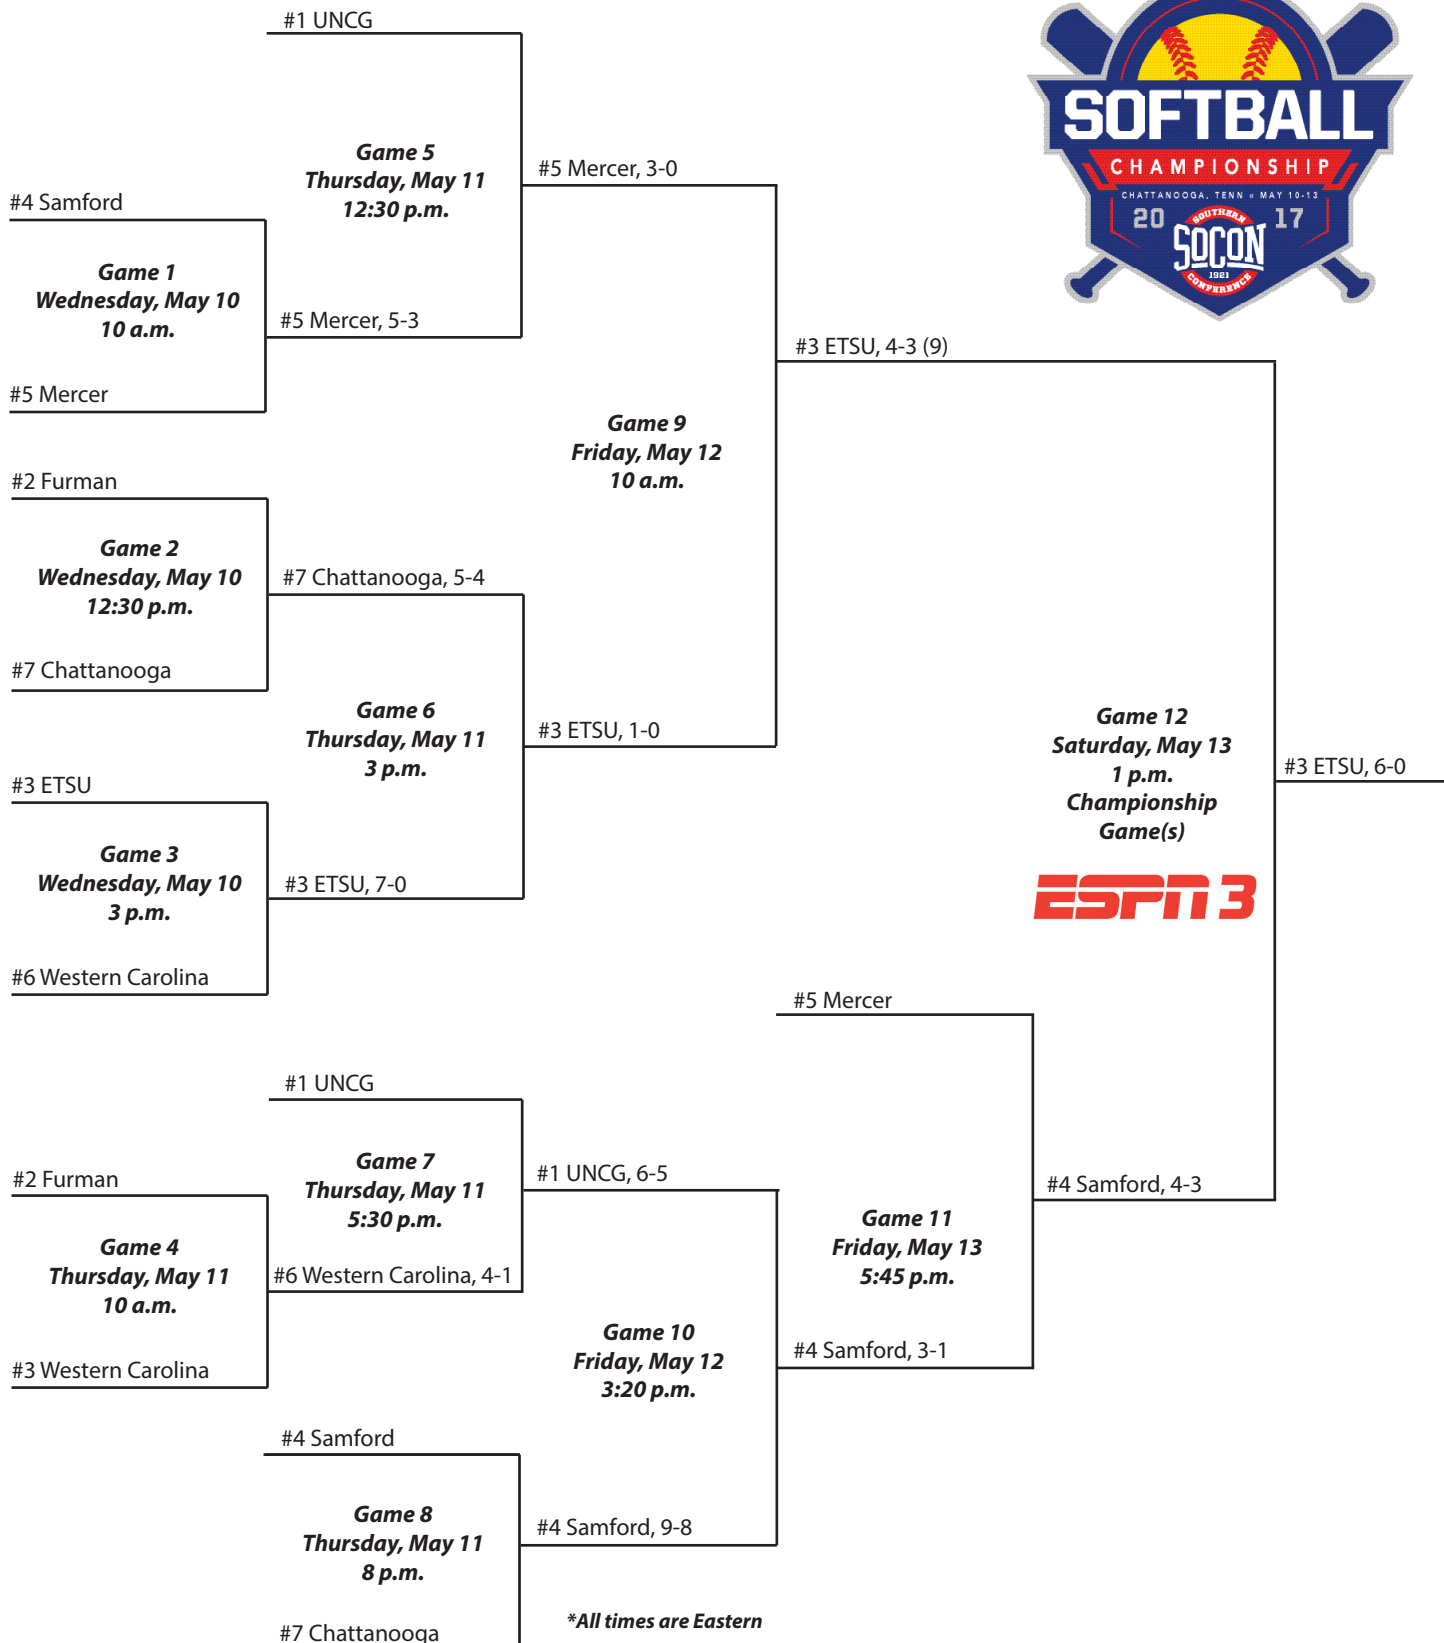

# 2017 Championship

Frost Stadium • Chattanooga, Tenn.

*\*All times are Eastern*  
*\*If-necessary Game 13 was not needed*