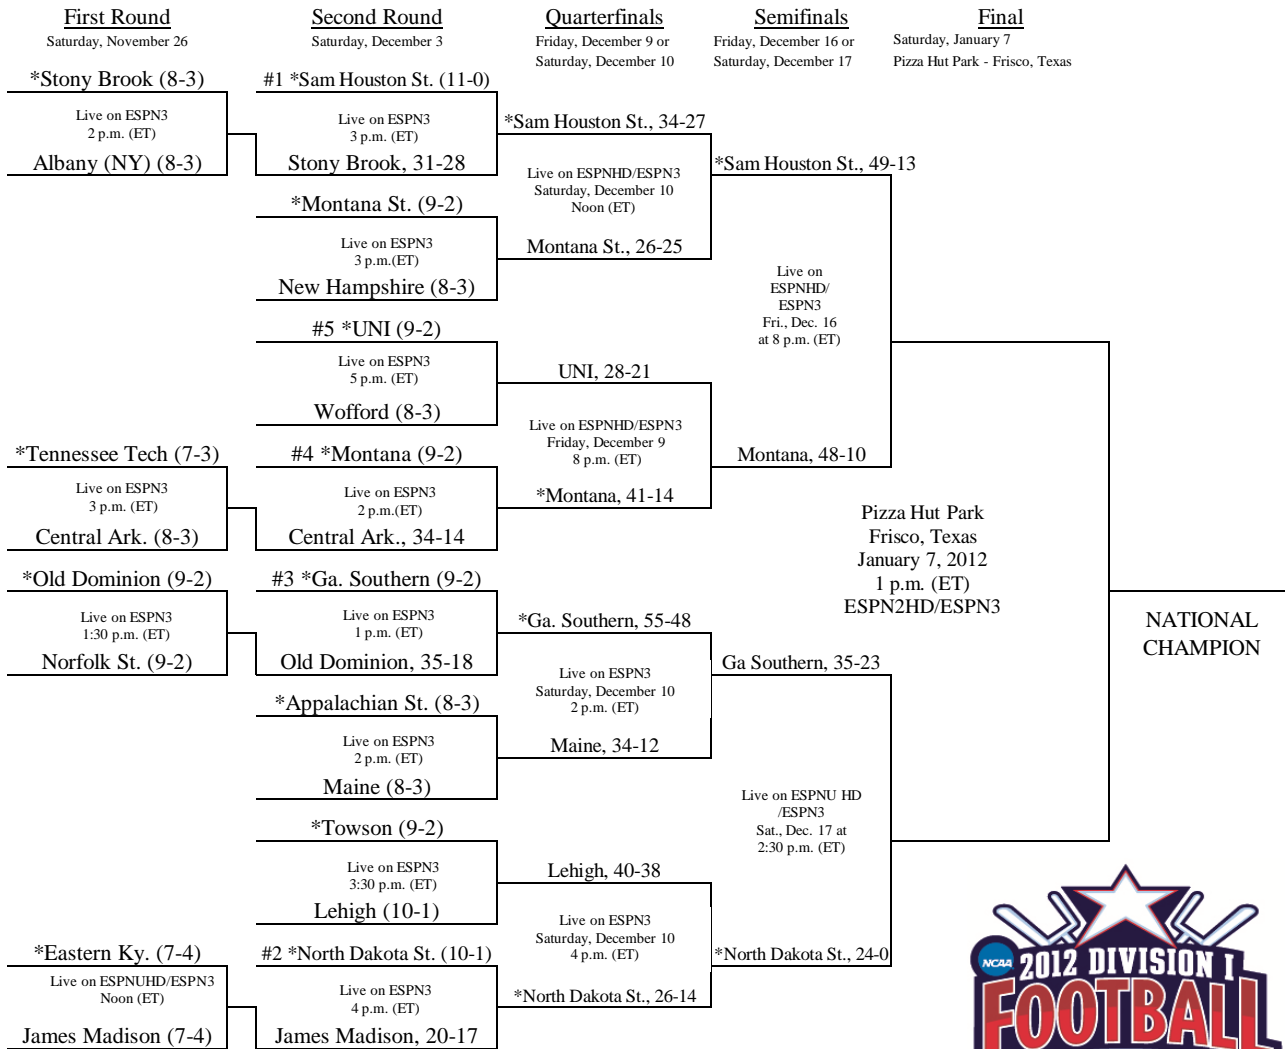

2002

First Round GEORGIA SOUTHERN 34, Bethune-Cookman 0 Statesboro, Ga.
Villanova 45, FURMAN 38 Philadelphia, Pa.
Maine 14, APPALACHIAN STATE 13 Boone, N.C.
Quarterfinal GEORGIA SOUTHERN 31, Maine 7 Statesboro, Ga.
Semifinal Western Kentucky 31, GEORGIA SOUTHERN 28 Statesboro, Ga.

2003

First Round WOFFORD 31, North Carolina A&T 10 Spartanburg, S.C.
Quarterfinal WOFFORD 34, Western Kentucky 17 Spartanburg, S.C.
Semifinal Delaware 24, WOFFORD 9 Newark, Del.

2004

First Round New Hampshire 27, GEORGIA SOUTHERN 21 Statesboro, Ga.
FURMAN 49, Jacksonville State 7 Greenville, S.C.
Quarterfinal James Madison 14, FURMAN 13 Greenville, S.C.

2005

First Round APPALACHIAN STATE 34, Lafayette 23 Boone, N.C.
Texas State 50, GEORGIA SOUTHERN 35 San Marcos, Texas
FURMAN 14, Nicholls State 12 Greenville, S.C.
Quarterfinal APPALACHIAN STATE 38, Southern Illinois 24 Boone, N.C.
FURMAN 24, Richmond 20 Richmond, Va.

Semifinal APPALACHIAN STATE 29, FURMAN 23 Boone, N.C.
Final APPALACHIAN STATE 21, Northern Iowa 16 Chattanooga, Tenn.

2006

First Round Montana State 31, FURMAN 13 Bozeman, Mont.
APPALACHIAN STATE 45, Coastal Carolina 28 Boone, N.C.
Quarterfinal APPALACHIAN STATE 38, Montana State 17 Boone, N.C.
Semifinals APPALACHIAN STATE 49, Youngstown State 24 Boone, N.C.
Final APPALACHIAN STATE 28, Massachusetts 17 Chattanooga, Tenn.

2007

First Round APPALACHIAN STATE 28, James Madison 27 Boone, N.C.
WOFFORD 23, Montana 22 Missoula, Mont.
Quarterfinal APPALACHIAN STATE 38, Eastern Washington 35 Boone, N.C.
Richmond 21, WOFFORD 10 Spartanburg, S.C.
Semifinal APPALACHIAN STATE 55, Richmond 35 Boone, N.C.
Final APPALACHIAN STATE 49, Delaware 21 Chattanooga, Tenn.

2008

First Round APPALACHIAN STATE 37, South Carolina State 21 Boone, N.C.
James Madison 38, WOFFORD 35 Harrisonburg, Va.
Quarterfinal Richmond 38, APPALACHIAN STATE 10 Boone, N.C.

2009

First Round APPALACHIAN STATE 20, South Carolina State 13 Boone, N.C.
Richmond 16, ELON 13 Richmond, Va.
Quarterfinal APPALACHIAN STATE 35, Richmond 31 Richmond, Va.
Semifinal Montana 24, APPALACHIAN STATE 17 Missoula, Mont.

2010

First Round GEORGIA SOUTHERN 41, South Carolina St. 16 Statesboro, Ga.
Second Round GEORGIA SOUTHERN 31, William & Mary 15 Williamsburg, Va.
APPALACHIAN STATE 42, W. Illinois 14 Boone, N.C.
WOFFORD 17, Jacksonville State 14 Jacksonville, Ala.
Quarterfinal Villanova 42, APPALACHIAN STATE 24 Boone, N.C.
GEORGIA SOUTHERN 23, WOFFORD 20 Spartanburg, S.C.
Semifinal Delaware 27, GEORGIA SOUTHERN 10 Newark, Del.

2011

Second Round GEORGIA SOUTHERN 55, Old Dominion 48 Statesboro, Ga.
Maine 34, APPALACHIAN STATE 12 Boone, N.C.
Northern Iowa 28, WOFFORD 21 Cedar Falls, Iowa
Quarterfinal GEORGIA SOUTHERN 35, Maine 23 Statesboro, Ga.

Current SoCon Schools in the Playoffs

Team	App.	Won	Lost	Pct.	Champion	Runner-up
Appalachian State	19	24	16	.600	3	0
The Citadel	3	1	3	.250	0	0
Elon	1	0	1	.000	0	0
Furman	15	17	14	.548	1	2
Georgia Southern*	18	43	11	.796	6	2
Samford	2	2	2	.500	0	0
Chattanooga	1	0	1	.000	0	0
Western Carolina	1	3	1	.750	0	1
Wofford	5	4	5	.444	0	0

*- Georgia Southern won FCS Championships in 1985, 1986, 1989 and 1990 prior to joining the Southern Conference in 1993.

SoCon Records in the Playoffs

	Non-Conference	Overall
Opening Round*:	1-0	1-0
In First Round:	43-21	43-21
In Quarterfinals:	24-12	28-17
In Semifinals:	12-7	16-11
In Championship Game:	8-8	8-8
All Rounds in FCS Playoffs	88-49	96-57
All Rounds Percentage	.642	.627

* - Field was expanded from 16 to 20 teams in 2010. First round of four games was added to start the playoffs.

2011 NCAA Division I Football Championship

*Denotes host institution.

Refer to www.NCAA.com/fcs for more information.