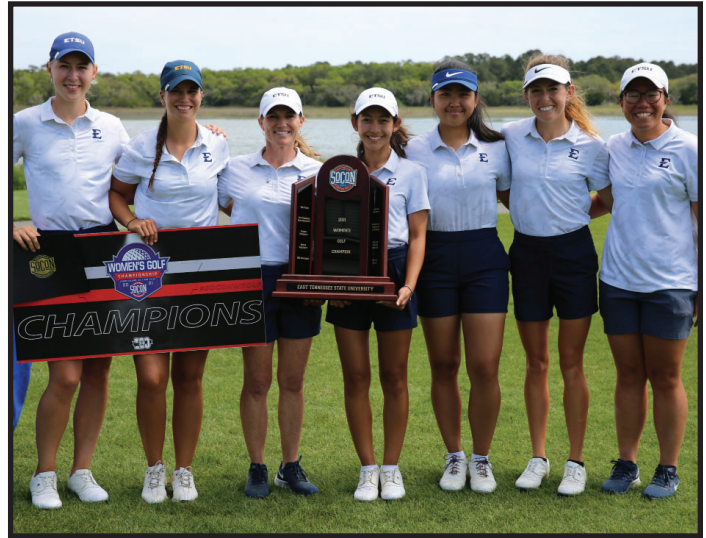

2022 SoCon Women's Golf Championship

Barefoot Landing Resort (Dye Golf Course)

North Myrtle Beach, S.C. • April 17-19

Par 72 • 6,004 yards

2021 SoCon Championship results

2021 SoCon Championship team results

Oak Point Golf Course • Johns Island, S.C. • April 19-20

Par 72 • 6,006 yards

Team Finish	R1	R2	R3	Total	To par
1. ETSU	296	288	292	876	+12
2. Furman	301	287	289	877	+13
3. Mercer	299	290	295	884	+20
4. Chattanooga	301	299	297	897	+33
5. Samford	296	291	312	899	+35
6. Wofford	311	307	298	916	+52
7. UNCG	311	301	309	921	+57
8. Western Carolina	310	314	302	926	+62
9. The Citadel	319	320	321	960	+96

ETSU won its first Southern Conference Women's Golf Championship in 2021, denying Furman a sixth straight title with a one-stroke victory.

2021 SoCon Championship individual results

Name, School	R1	R2	R3	Total +/- Par
1. Sarah-Eve Rheaume, FUR	70	68	74	212 -4
2. Madison Moosa, FUR	79	69	68	213 -3
3. Lauren Lightfritz, MER	72	75	71	218 +2
Dorota Zalewska, UTC	74	71	73	218 +2
Tereza Melecka, ETSU	71	75	72	218 +2
6. Grace Chin, ETSU	75	73	71	219 +3
7. Julie Goodson, ETSU	75	70	75	220 +4
8. Laila Hrindova, MER	76	71	74	221 +5
9. Warda Amira Rawof, ETSU	75	73	74	222 +6
Bailey Dunstan, SAM	73	71	78	222 +6
11. Carol Pyon, MER	75	72	76	223 +7
Anna Morgan, FUR	75	75	73	223 +7
13. Payton Schanen, MER	76	75	74	225 +9
Esme Hamilton, UTC	73	77	75	225 +9
Sara Rydman, UNCG	77	73	75	225 +9
Kelley Topiwala, SAM	73	74	78	225 +9
17. Beatriz Barrios, UTC	80	71	75	226 +10
Madison Isaacson, WCU	75	74	77	226 +10
19. Victoria Ladd, WCU	77	76	74	227 +11
20. Blanca Porta, ETSU	80	72	76	228 +12
Lina Settlemayer, WOF	76	77	75	228 +12
22. Tara Bettle, UNCG	76	78	75	229 +13
Nicole Amos, WOF	77	79	73	229 +13
Mary Kate Horton, SAM	81	72	76	229 +13
Becca Earl, UNCG	79	76	74	229 +13
Carly Burckhardt, FUR	80	75	74	229 +13
27. Tracy Rodriguez, MER	81	72	78	231 +15
Lindsey Hollis, WOF	79	75	77	231 +15
29. Daphne Van Son, UTC	78	80	74	232 +16
Hailey Joy, UNCG	78	72	82	232 +16
Allison Dusek, SAM	75	77	80	232 +16
Sophie Membrino, SAM	75	74	83	232 +16
33. Mackenzie Battle, CIT	80	78	76	234 +18
34. Maya White, WCU	79	82	75	236 +20
Sophia Burnett, FUR	80	81	75	236 +20
Megan Ikeda, CIT	80	80	77	237 +21
37. Anna Grace Brock, UCNG	80	78	81	239 +23
38. Speedy Kent, WOF	83	81	76	240 +24
39. Jefimija Dordevic, UTC	76	81	84	241 +25
40. Cameron Wood, WCU	88	82	76	246 +30
Paige Gilstrap, CIT	78	82	86	246 +30
42. Nadia Sandler, CIT	83	80	84	247 +31
43. Sarah Smith, CIT	81	84	84	249 +33
44. Victoria Cook, UNCG	84	90	78	252 +36

2021 SoCon individual awards

Player of the Year

Tereza Melecka, ETSU

Freshman of the Year

Anna Morgan, Furman

Coach of the Year

Stefanie Shelton, ETSU

Pinnacle Award Winner

Warda Amira Rawof, ETSU

All-Southern Conference

Julia Goodson, ETSU
Tereza Melecka, ETSU
Warda Amira Rawof, ETSU
Madison Moosa Furman
Anna Morgan, Furman
Sarah-Eve Rheaume, Furman
Lauren Lightfritz, Mercer
Payton Schanen, Mercer
Tara Bettle, UNCG
Esme Hamilton, Chattanooga

All-freshman team

Grace Chin, ETSU
Anna Morgan, Furman
Tracy Rodriguez, Mercer
Bailey Dunstan, Samford
Beatriz Barrios, Chattanooga