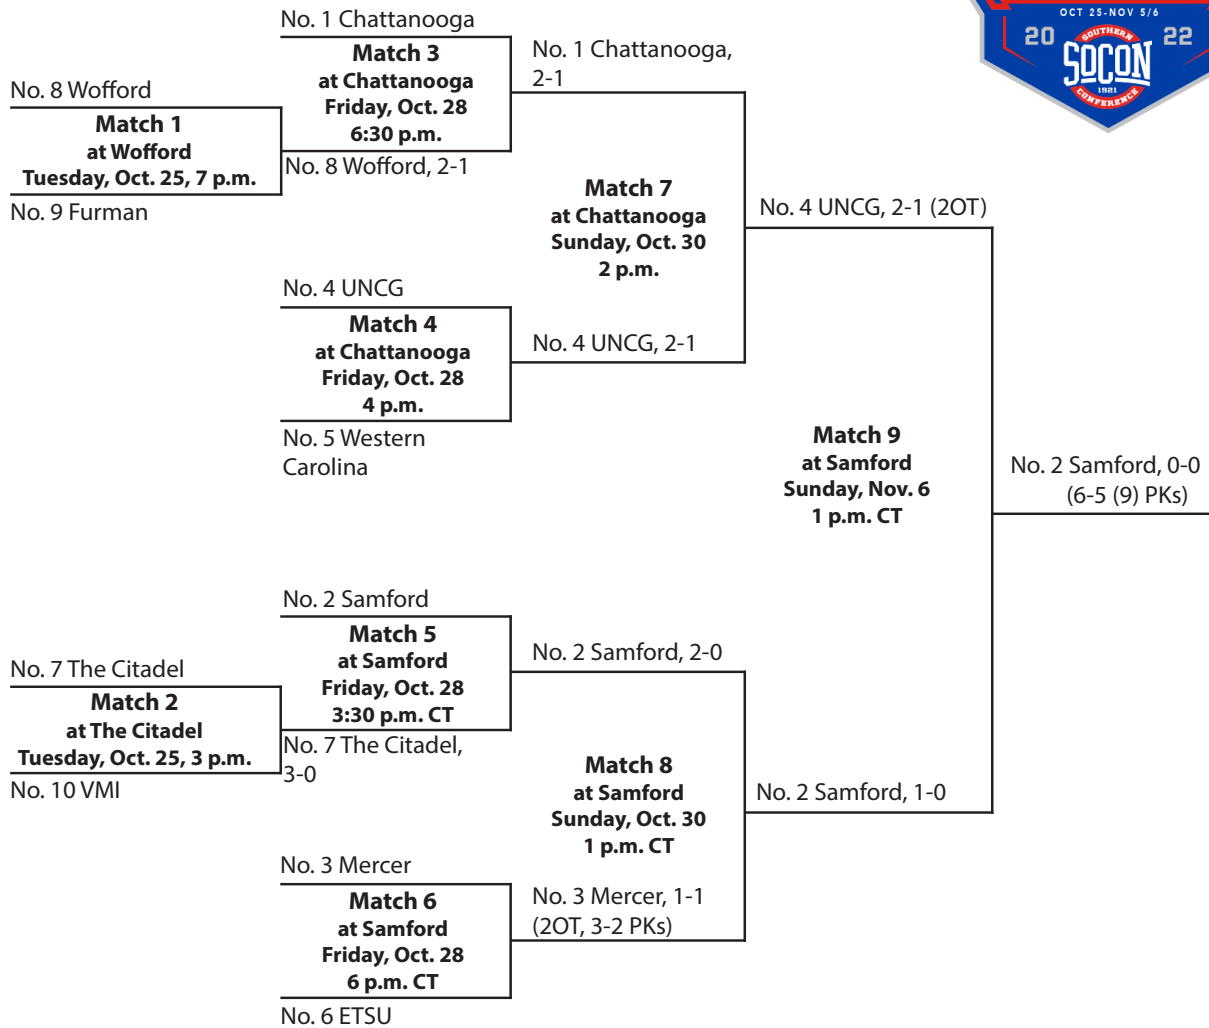

SOUTHERN CONFERENCE WOMEN'S SOCCER CHAMPIONSHIP

Campus sites / Oct 25-Nov. 5/6, 2022

Note: All times Eastern unless otherwise noted.