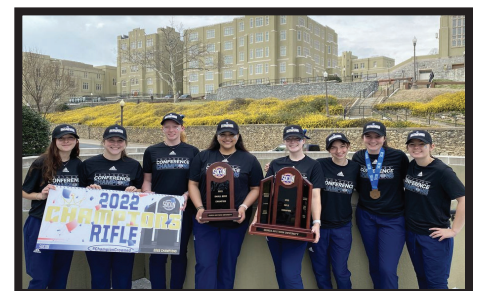

Feb. 5 (Sunday)

NC State at The Citadel/The Citadel (W)

Feb. 11 (Saturday)

*The Citadel/The Citadel (W) at North Georgia

Feb. 18 (Saturday)

UAB at Jacksonville State
North Georgia at Georgia Southern
Wofford at The Citadel/The Citadel (W)
West Virginia at VMI/VMI (W)

SoCON RIFLE CHAMPIONSHIP

March 4-5, 2023

Charleston, S.C.

Inouye Marksmanship Center

The 2022-23 championship will take place March 4-5, 2023, hosted at The Citadel's Inouye Marksmanship Center.

In 2021-22, Georgia Southern won the Southern Conference Rifle Championship title, the first in program history. The Eagles posted a tournament-record aggregate score of 4,603, with 2,266 in smallbore and 2,337 in air rifle.

Former Georgia Southern head coach Sandra Worman was named the 2021-22 Coach of the Year. Georgia Southern's Erin Ballard was named Smallbore Athlete of the Year, while Georgia Southern's Ashley Judson was named Air Rifle Athlete of the Year. The Citadel's James Hart was named Freshman of the Year.