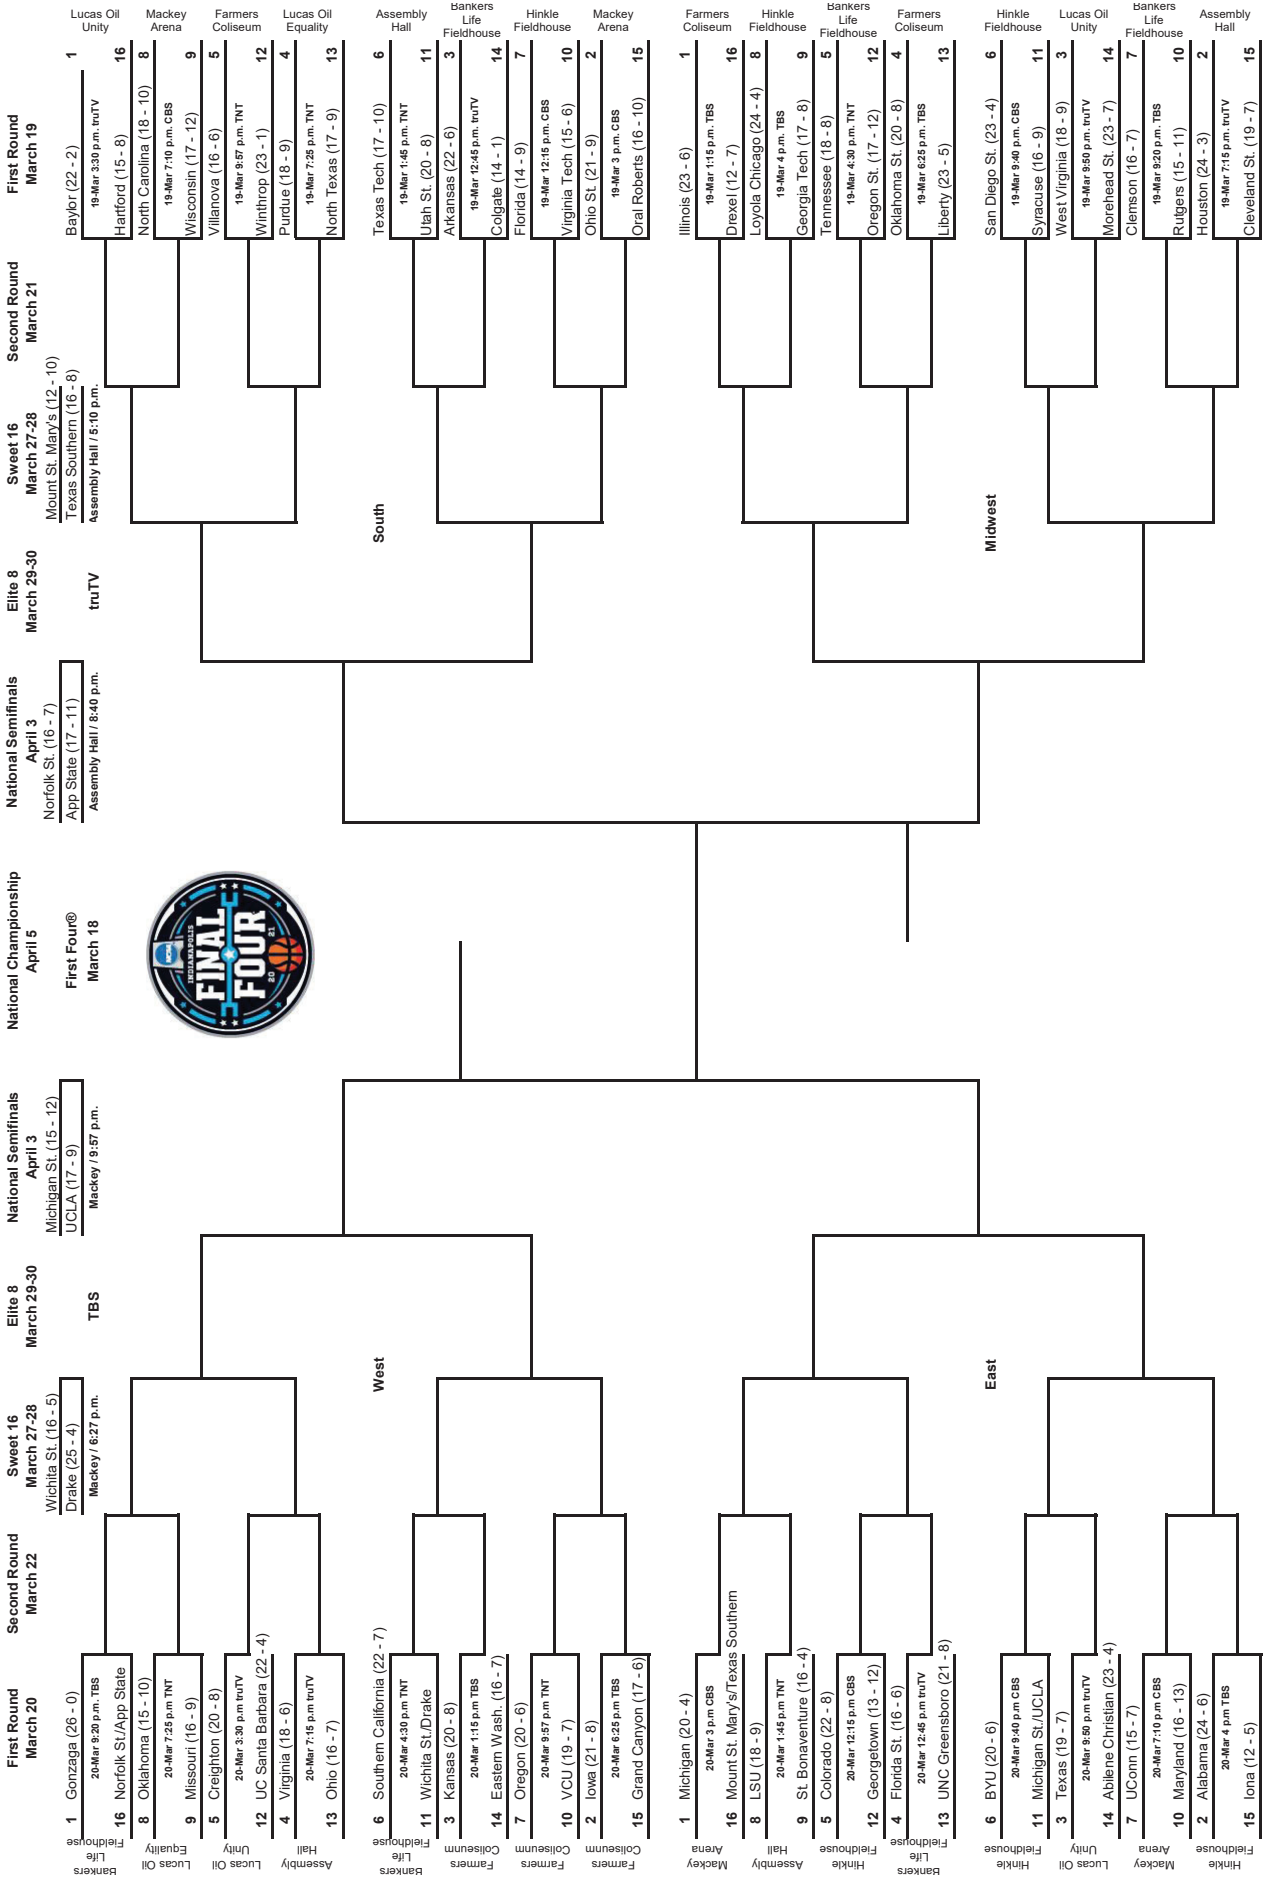

• FSU leads the series against UNCG 4-0. The teams first met in 1993 and last met in 2011, when the Seminoles took a 75-60 win.

• The SoCon is 1-1 against the ACC this season, with Mercer downing eventual ACC tournament champion Georgia Tech 83-73 on Nov. 27 and VMI falling to then-No. 16 Virginia Tech 64-57 on Dec. 3.

• No. 7 seed Wofford's 84-68 win over No. 10 seed Seton Hall in the Midwest Regional first round in 2019 was the SoCon's first in the tournament since 2008.

• Since the 1953 realignment of the league, when seven schools left to form the ACC, SoCon squads have reached the regional final (Elite Eight) round of the NCAA tournament five times.

• In 1959, Jerry West's West Virginia team played in the national title game, falling 71-70 to California. Davidson reached the regional final in 1968, 1969 and 2008, famously making that last run with Steph Curry on the roster. VMI reached the regional final in 1976.

• Prior to Davidson's 2008 run, Chattanooga's 1997 squad had the league's deepest run since 1976, reaching the Southeast Regional semifinals.

• The SoCon is 32-77 (.294) in NCAA tournament play all-time.

UPCOMING SCHEDULE (ALL TIMES EASTERN)

Saturday, March 20 (truTV)
(13) UNC Greensboro vs. (4) Florida State, 12:45 p.m.

Monday, March 22 (TBD)
UNCG/Florida State vs. Colorado/Georgetown, TBD

SoCon 100TH ANNIVERSARY

The SoCon is celebrating its 100th anniversary in 2021. The fifth-oldest NCAA Division I college athletic association, the SoCon contested the first-ever collegiate conference basketball tournament in 1921, tackled freshman eligibility in 1922, became the first conference to adopt the 3-point field goal in basketball in 1980 and developed women's championships in 1984. The league celebrated its Founders' Day on Feb. 25.

SoCon CHAMPIONSHIP RECAP

ASHEVILLE, N.C. – Great players make crucial plays at the most important times, and that's why UNC Greensboro cut down the nets at the 2021 Ingles Southern Conference Men's Basketball Championship presented by General Shale Brick at Harrah's Cherokee Center Asheville.

Isaiah Miller led his team in points, rebounds and assists and took over during crunch time to lift the top-seeded Spartans to 69-61 win over No. 7 Mercer, clinching the program's second NCAA berth in four years.

A 6-0 senior guard who is the league's two-time Player of the Year and three-time Defensive Player of the Year, Miller finished with 25 points, 12 rebounds and six assists and was chosen the tourney's Most Outstanding Player.

When the game was on the line late, Miller scored nine points over the final seven minutes.

Miller helped his team break away after the Bears (18-11) tied the game at 58-58 on a Neftali Alvarez layup at the 3:37 mark.

In the next two minutes, Miller sank a long jumper at the shot-clock buzzer and made two free throws for an eight-point lead, and despite some foul-shooting woes (6-of-15 in the last four minutes) the Spartans (21-8) hung on.

Friday, March 5 (ESPN+)
Game 1 - (8) The Citadel 100, (9) Western Carolina 68
Game 2 - (7) Mercer 87, (10) Samford 59

Saturday, March 6 (ESPN+/Nexstar)
Game 3 - (1) UNCG 80, (8) The Citadel 70
Game 4 - (5) ETSU 63, (4) Chattanooga 53
Game 5 - (7) Mercer 62, (2) Wofford 61
Game 6 - (6) VMI 91, (3) Furman 90 (OT)

Sunday, March 7 (ESPNU)
Game 7 - (1) UNCG 77, (5) ETSU 65
Game 8 - (7) Mercer 73, (6) VMI 59

Monday, March 8 (ESPN)
Game 8 - (1) UNCG 69, (7) Mercer 61

2021 NCAA Division I Men's Basketball Championship