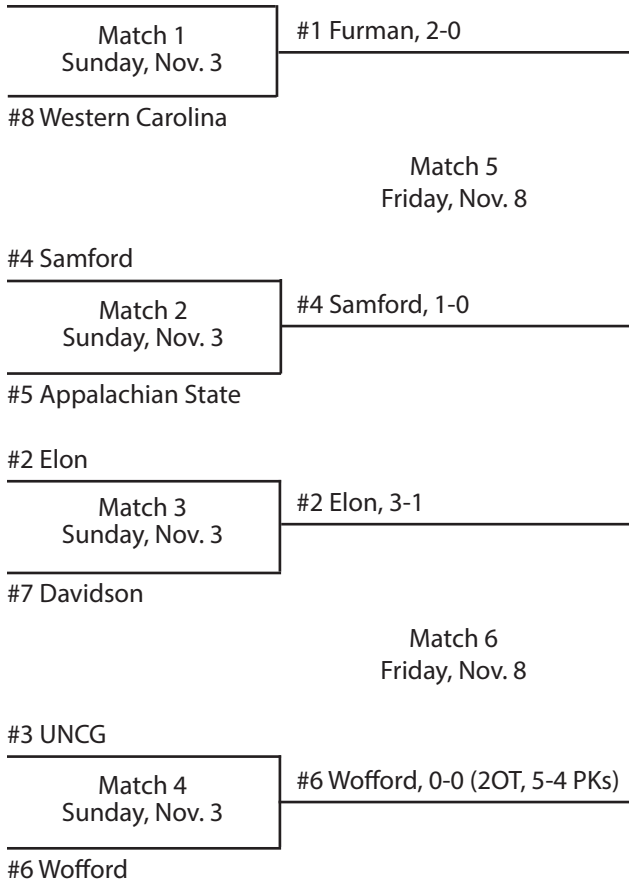

SoCon honors

Player of the Year

Nicole Dennion, Elon

Coach of the Year

Andrew Burr, Furman

Freshman of the Year

Carlie Couch, Furman

All-Conference First Team

- F Nicole Dennion, Elon
- F Carlie Couch, Furman
- F Stephanie DeVita, Furman
- F Malcanisha Kelley, Samford
- MF India Robinson, Furman
- MF Michelle Moll, Samford
- MF Trine Taule, Samford
- D Olivia Mackey, Elon
- D Catie Moore, Furman
- D Maggie Bosley, Wofford
- GK Rose Hull, Furman

All-Conference Second Team

- F Samantha Childress, Appalachian State
- F Julia Holz, Appalachian State
- F Jamie Alexander, Furman
- F Chloe Brackett, Wofford
- MF Chelsey Stark, Elon
- MF Nora El-Shami, Georgia Southern
- MF Chesney White, UNCG
- D Kimmie Krauss, Elon
- D Rebecca Burrows, UNCG
- D Molly Pittman, Samford
- GK Kimberly Cohn, Wofford

All-Freshman Team

- Jane Cline, Appalachian State
- Jaclyn Nieradka, Appalachian State
- Lea Raedle, The Citadel
- Ashley Finke, Davidson
- Erin Tanhauser, Elon
- Carlie Couch, Furman
- Georgia Brown, UNCG
- Rebecca Burrows, UNCG
- Malcanisha Kelley, Samford
- Molly Pittman, Samford
- Tanner Kaplan, Wofford

**First-round matches played at higher seed;
Semifinals and final played at
Snyder Field,
Spartanburg, S.C.**

#1 Furman

#1 Furman, 3-1

All-Tournament Team

- Michelle Moll, Samford
- Shanika Thomas, Samford
- Maggie Bosley, Wofford
- Alex Kachulis, Wofford
- Catherine Brinkman, Elon
- Kimmie Krauss, Elon
- Jennifer McGorty, Elon
- Stephanie DeVita, Furman
- Rose Hull, Furman
- Catie Moore, Furman
- India Robinson, Furman
- **MOP:** Stephanie DeVita, Furman