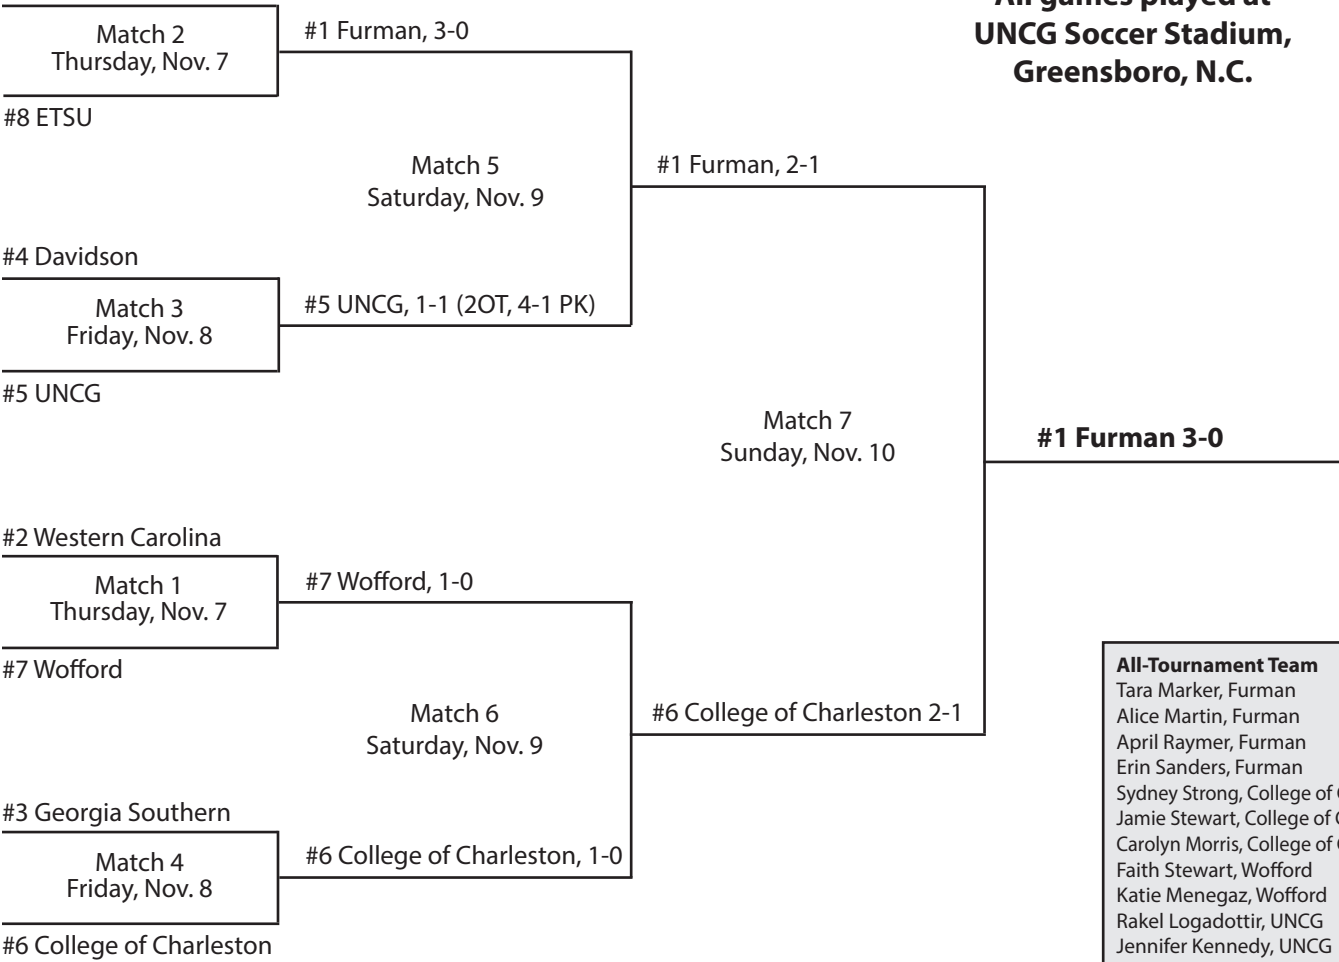

2002 FINAL SUMMARY

STANDINGS	CONFERENCE						OVERALL					
	W	L	T	Pct	GF	GA	W	L	T	Pct	GF	GA
Furman	10	0	0	1.000	37	4	16	6	1	.717	62	26
Western Carolina	7	1	2	.800	17	6	10	6	3	.605	35	16
Georgia Southern	7	2	1	.750	27	12	12	5	2	.684	38	22
Davidson	6	3	1	.650	25	15	8	10	2	.450	36	36
UNCG	4	5	1	.450	17	18	7	12	2	.381	35	41
College of Charleston	4	5	1	.450	15	18	9	9	3	.500	36	36
Wofford	4	5	1	.450	17	12	6	12	3	.357	23	32
ETSU	3	6	1	.350	14	15	6	11	1	.361	30	30
Chattanooga	3	6	1	.350	12	21	10	8	1	.553	30	30
Appalachian State	2	7	1	.250	4	13	6	12	1	.342	18	25
The Citadel	0	10	0	.000	4	55	5	11	2	.333	38	69

SoCon honors	All-Conference Team	Second Team
Player of the Year Emily Turgeon, Furman	First Team F Heather Maloney, Davidson F Emily Turgeon, Furman F Amanda Bernard, Georgia Southern MF Tara Maloney, Davidson MF Nicky Darling, Furman MF Geneveive Ward, Georgia Southern MF Raket Logadóttir, UNCG D Lindsey Facciolo, Furman D Christie Nipaver, Georgia Southern D Jamie Pawlik, Western Carolina GK Mandi Tinsley, Western Carolina	Second Team F Jackie Kinsey, Georgia Southern F Cara Hammond, UNCG F Dusty Griffy, Chattanooga MF Jamie Stewart, College of Charleston MF Kat Kelley, Furman MF Elfa Erlingsdóttir, Chattanooga D Dawn-Marie Alfred, Appalachian State D Sydney Strong, College of Charleston D Kara Koehrn, Davidson D Nancy Mather, Furman GK Heather Sanden, ETSU GK Andie Hinshaw, Furman
Coach of the Year Brian Lee, Furman		
Freshman of the Year Kara Koehrn, Davidson		

#1 Furman

All-Tournament Team
Tara Marker, Furman
Alice Martin, Furman
April Raymer, Furman
Erin Sanders, Furman
Sydney Strong, College of Charleston
Jamie Stewart, College of Charleston
Carolyn Morris, College of Charleston
Faith Stewart, Wofford
Katie Menegaz, Wofford
Raket Logadóttir, UNCG
Jennifer Kennedy, UNCG
MVP - Andre'a Morrison, Furman