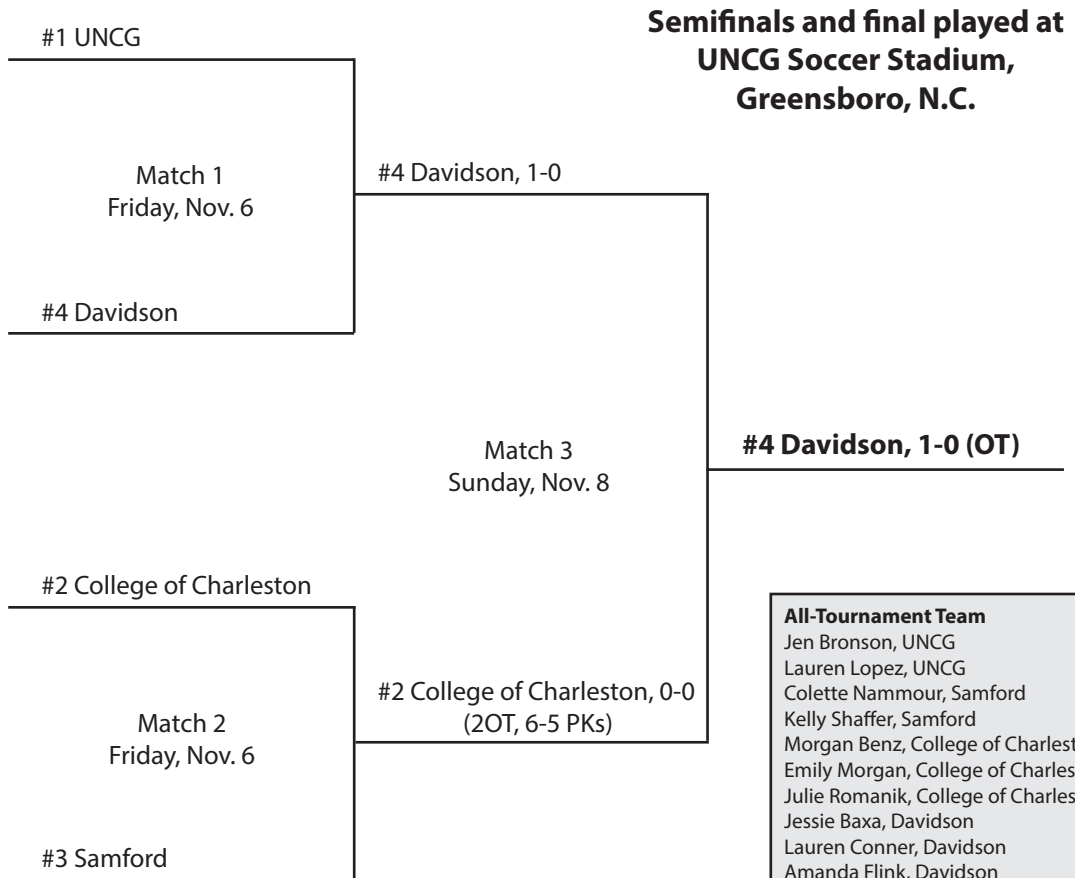

* later vacated all wins and regular-season title

SoCon honors

Co-Player of the Year	Co-Player of the Year	Coach of the Year	Freshman of the Year
Amber Cress, Samford	Tabitha Padgett, UNCG	Bob Winch, The Citadel	Tabitha Padgett, UNCG
All-Conference First Team	All-Conference Second Team	All-Freshman Team	
F Kyri Bye-Nagel, Davidson	F Blakely Low, Davidson	Meggie Graham, Appalachian State	
F Tabitha Padgett, UNCG	F Molly Calpin, Elon	Alyssa Bearden, College of Charleston	
F Amber Cress, Samford	F Kristin Player, UNCG	Louise Timboe, Davidson	
MF Jen Bronson, UNCG	F Donna-Kay Henry, Chattanooga	Scarlett Fakhar, Elon	
MF Jenn Partenheimer, UNCG	MF Courtney Hart, Davidson	Claire O'Keeffe, Elon	
MF Natalie Fleming, Samford	MF Sara El-Shami, Furman	Elizabeth Palmer, Elon	
D Brittany Schneider, College of Charleston	MF Katya Gokhman, Furman	Claire Hodge, Furman	
D Claire O'Keeffe, Elon	D Annie Pease, College of Charleston	Lauren Hein, UNCG	
D Lauren Lopez, UNCG	D Amanda Flink, Davidson	Tabitha Padgett, UNCG	
D Theresa Henry, Samford	D Cat Barnekow, UNCG	Sabbath McKiernan-Allen, Samford	
GK Alyssa Whitehead, Samford	GK Kelsey Kearney, UNCG	Becca Smith, Chattanooga	