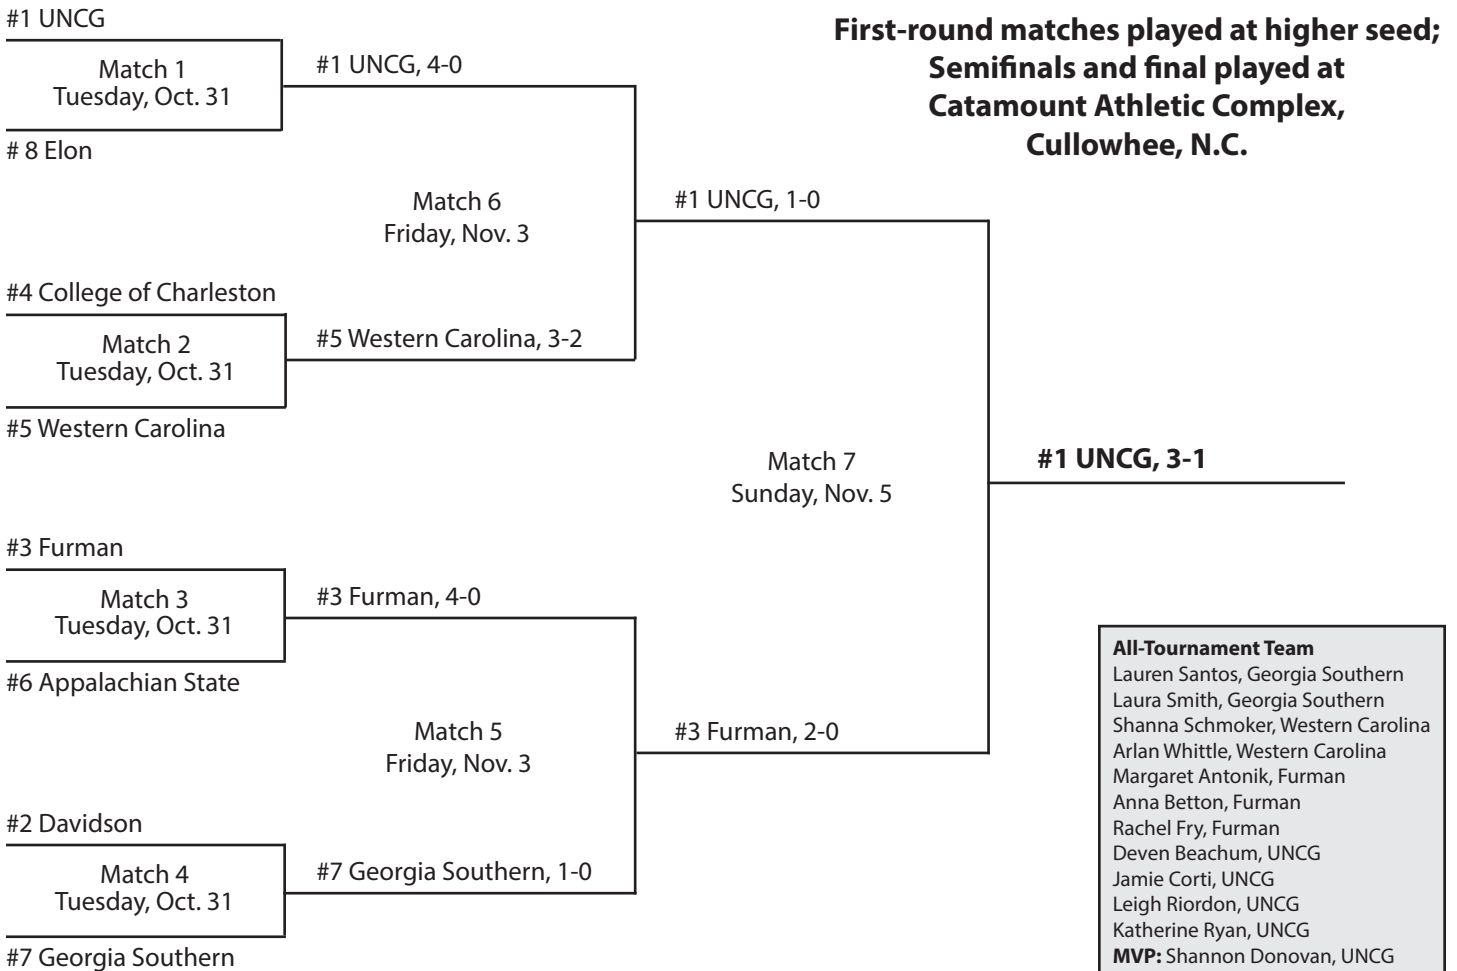

2006 FINAL SUMMARY

STANDINGS	CONFERENCE						OVERALL					
	W	L	T	Pts	GF	GA	W	L	T	Pct	GF	GA
UNCG	9	0	1	28	25	6	13	8	2	.609	39	24
Davidson	7	3	0	21	23	9	11	7	2	.600	35	18
Furman	6	3	1	19	22	11	11	10	1	.523	40	31
College of Charleston	6	4	0	18	23	9	8	9	2	.474	27	22
Western Carolina	5	3	2	17	16	10	10	8	3	.548	31	23
Appalachian State	5	4	1	16	12	10	9	9	1	.500	28	23
Georgia Southern	5	5	0	15	13	14	8	11	1	.425	21	27
Wofford	3	5	2	11	8	12	6	7	4	.471	24	19
Elon	3	5	2	11	8	10	6	11	2	.368	16	29
Chattanooga	0	8	2	2	7	22	3	11	3	.265	18	35
The Citadel	0	9	1	1	3	41	1	17	2	.100	9	64

SoCon honors	All-Conference Team	Second Team
Player of the Year Shannon Donovan, UNCG	First Team F Anna Betton, Furman F Ashley Toussaint, Georgia Southern F Deven Beachum, UNCG MF Gena Villari, Furman MF Karla Davis, UNCG MF Jessica Patterson, UNCG MF Heather Dittmer, Western Carolina D Nancy Haskell, Davidson D Stacy Simpson, Furman D Shannon Donovan, UNCG GK Stacey Matthiessen, Chattanooga	Second Team F Teryn Schuetz, College of Charleston F Rachele Ornelas, The Citadel F Kelly Attayek, UNCG MF Jackie Hoffman, Appalachian State MF Caroline Wertis, College of Charleston MF Jessica Connert, Wofford D Danielle Jordan, College of Charleston D Monica Houseworth, Elon D Kate Johnson, Furman D Mickey Palanza, Furman GK Katherine Ryan, UNCG
Coach of the Year Eddie Radwanski, UNCG		
Co-Freshman of the Year Suzanne Sittko, Davidson Jen Bronson, UNCG		

All-Tournament Team
Lauren Santos, Georgia Southern
Laura Smith, Georgia Southern
Shanna Schmoker, Western Carolina
Arlan Whittle, Western Carolina
Margaret Antonik, Furman
Anna Betton, Furman
Rachel Fry, Furman
Deven Beachum, UNCG
Jamie Corti, UNCG
Leigh Riordon, UNCG
Katherine Ryan, UNCG
MVP: Shannon Donovan, UNCG