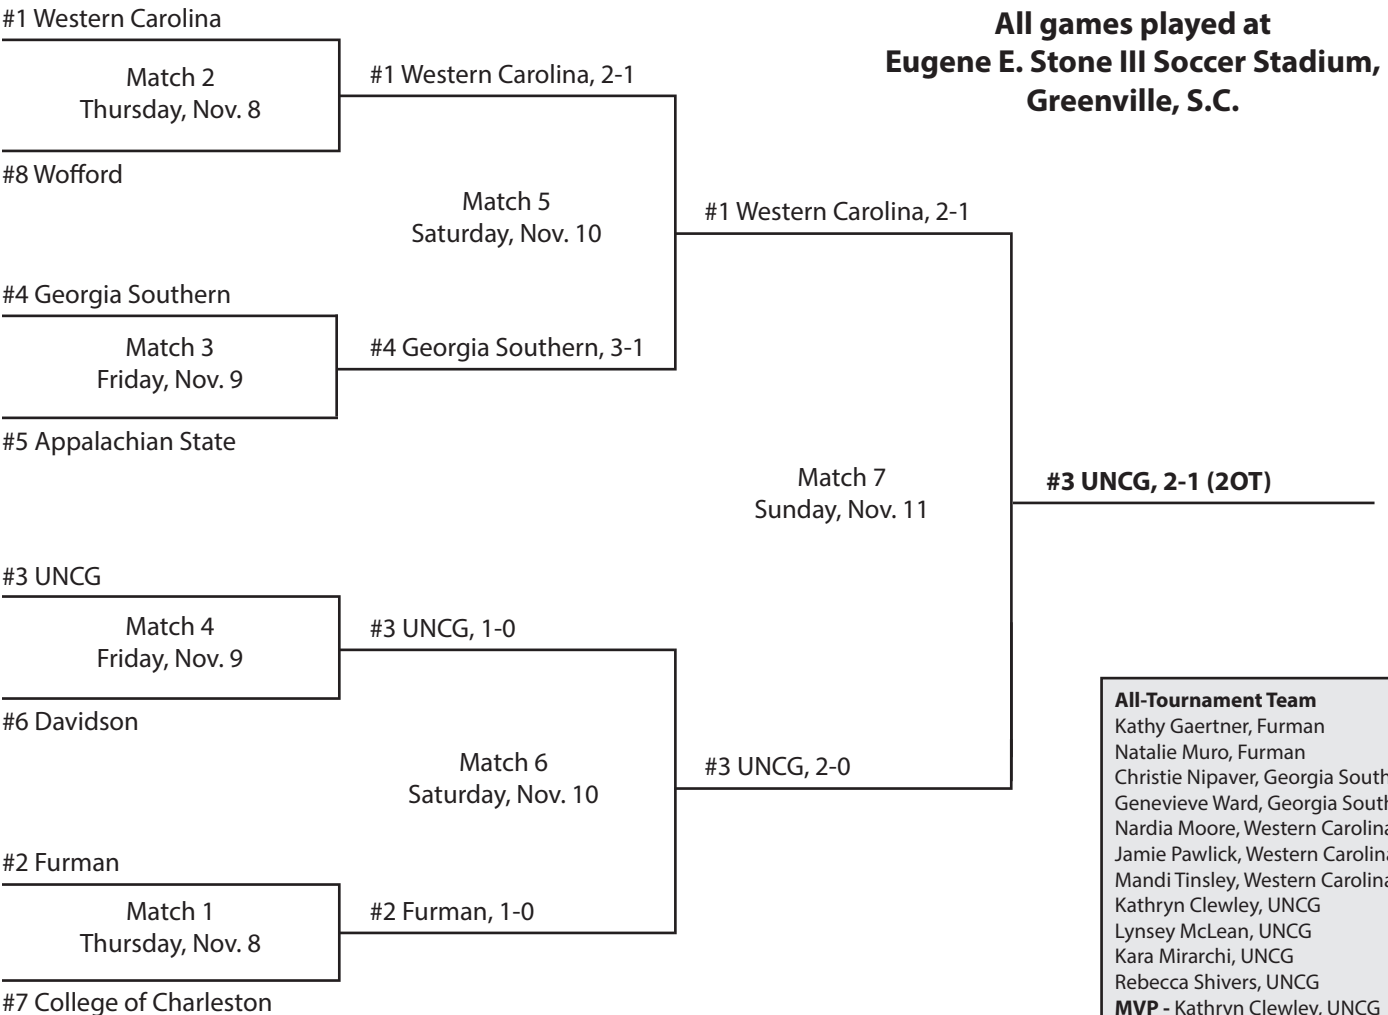

2001 FINAL SUMMARY

STANDINGS	CONFERENCE						OVERALL					
	W	L	T	Pct	GF	GA	W	L	T	Pct	GF	GA
UNCG	8	2	0	.800	38	8	15	8	0	.652	56	30
Western Carolina	8	2	0	.800	26	8	16	6	0	.727	57	22
Furman	8	2	0	.800	42	7	13	7	1	.643	56	27
Georgia Southern	7	2	1	.750	26	8	12	6	1	.658	43	22
Appalachian State	6	3	1	.650	11	8	9	8	3	.525	31	23
Davidson	6	4	0	.600	27	16	7	14	0	.333	32	44
College of Charleston	4	6	0	.400	22	11	6	11	1	.361	26	21
Wofford	3	7	0	.300	11	31	4	14	0	.222	17	52
Chattanooga	2	8	0	.200	11	22	4	13	1	.250	22	48
ETSU	2	8	0	.200	13	36	3	13	1	.206	23	56
The Citadel	0	10	0	.000	4	76	3	17	0	.150	18	120

SoCon honors	All-Conference Team	Second Team
Player of the Year Lynsey McLean, UNCG	First Team F Danielle Petro, Furman F Melissa Turner, Furman F Katy Znosko, Georgia Southern F Jordan Howell, Western Carolina MF Katie Carson, Furman MF Cristina Echavarry, Furman MF Lynsey McLean, UNCG D Dawn-Marie Alfred, Appalachian State D Kaye Brownlee, Furman D Jennifer Kennedy, UNCG GK Kathryn Clewley, UNCG	Second Team F Claire Wigfall, College of Charleston F Kate Dylag, UNCG F Lauren Bramlett, Western Carolina MF Tara Maloney, Davidson MF Amanda Bernard, Georgia Southern MF Nardia Moore, Western Carolina D Penn Graves, Davidson D Lindsey Facciolo, Furman D Jamie Pawlik, Western Carolina GK Tanya Woehr, Georgia Southern GK Mandi Tinsley, Western Carolina
Coach of the Year Debbie Hensley, Western Carolina		
Freshman of the Year Cristina Echavarry, Furman		

All-Tournament Team
Kathy Gaertner, Furman
Natalie Muro, Furman
Christie Nipaver, Georgia Southern
Genevieve Ward, Georgia Southern
Nardia Moore, Western Carolina
Jamie Pawlick, Western Carolina
Mandi Tinsley, Western Carolina
Kathryn Clewley, UNCG
Lynsey McLean, UNCG
Kara Mirarchi, UNCG
Rebecca Shivers, UNCG
MVP - Kathryn Clewley, UNCG