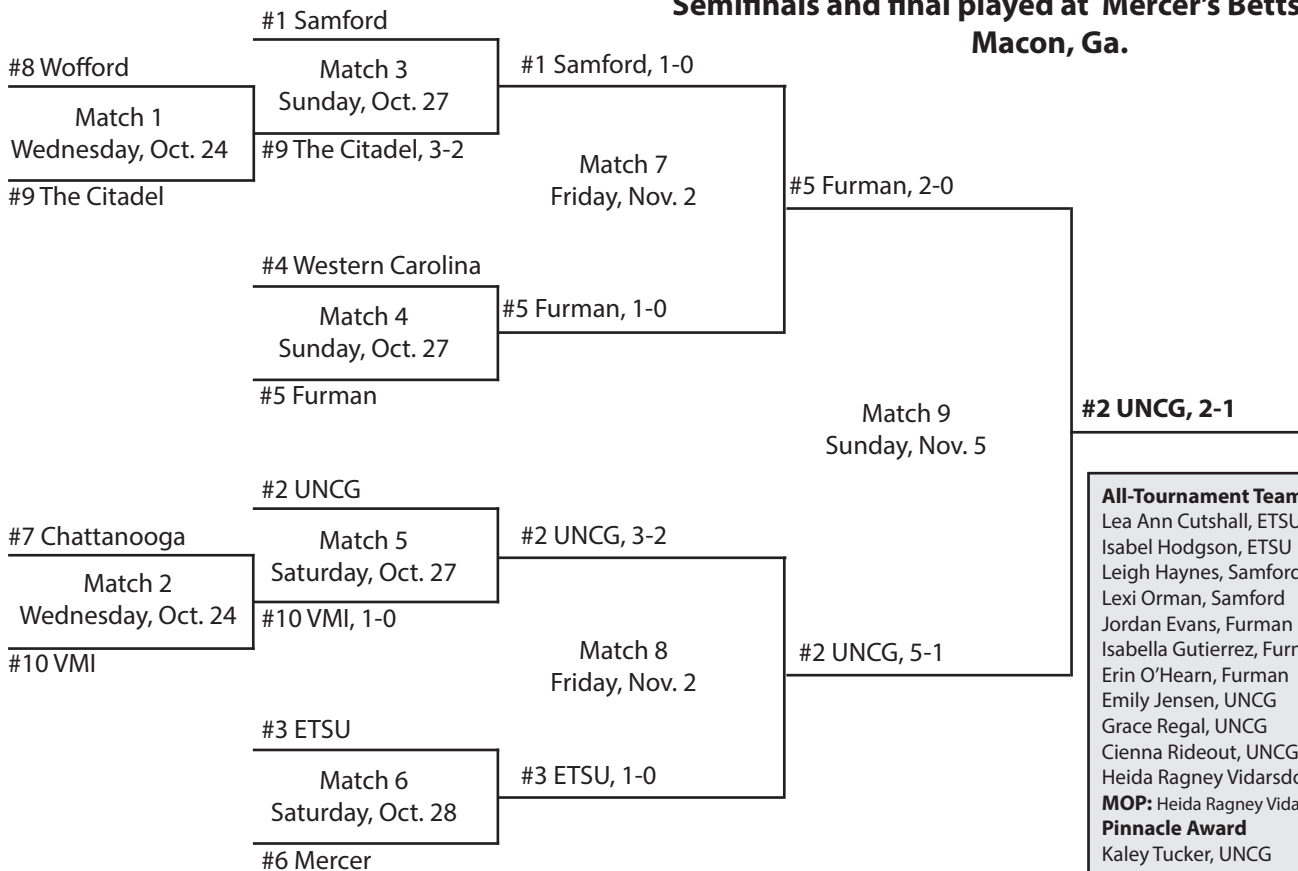

SoCon honors

Player of the Year	Defensive Player of the Year	Coach of the Year	Freshman of the Year
Cienna Rideout, UNCG	Korrie Sauder, Samford	Todd Yelton, Samford	Nicole Souply, UNCG
All-Conference First Team	All-Conference Second Team	All-Freshman Team	
F Eleonora Goldoni, ETSU	F Sarah Connolly, ETSU	Kessy Bradshaw, The Citadel	
F Abigail Zoeller, Mercer	F Ella Baggett, Samford	Grace Baghdady, Furman	
F Cienna Rideout, UNCG	F Hayley Younginer, Wofford	Erin Houlihan, Furman	
MF Caitlyn Reilly, Furman	MF Fiona Dodge, ETSU	Kylie Buchanan, Mercr	
MF Heida Ragney Vidarsdottir, UNCG	MF Rachel Harbin, ETSU	Payton Schurr, Mercer	
MF Allie Lourie, Samford	MF Grace Kennedy, UNCG	Kayla Campbell, UNCG	
MF Caroline Orman, Samford	D Virginia Poe, Furman	Nicole Souply, UNCG	
D Marissa Ferrantino, UNCG	D Taylor Meneide, Samford	Grace Timbario, UNCG	
D Emily Jensen, UNCG	D Taylore Miller, Samford	Hollie Massey, Chattanooga	
D Korrie Sauder, Samford	D Jordan Mueller, Chattanooga	Maggie Shaw, Chattanooga	
GK Stephanie Westaway, Samford	GK Aiyannah Tyler-Cooper, UNCG	Ashton Shields, Chattanooga	

First-round, quarterfinals played at higher seed; Semifinals and final played at Mercer's Betts Stadium Macon, Ga.

All-Tournament Team
Lea Ann Cutshall, ETSU
Isabel Hodgson, ETSU
Leigh Haynes, Samford
Lexi Orman, Samford
Jordan Evans, Furman
Isabella Gutierrez, Furman
Erin O'Hearn, Furman
Emily Jensen, UNCG
Grace Regal, UNCG
Cienna Rideout, UNCG
Heida Ragney Vidarsdottir, UNCG
MOP:
Heida Ragney Vidarsdottir, UNCG
Pinnacle Award
Kaley Tucker, UNCG