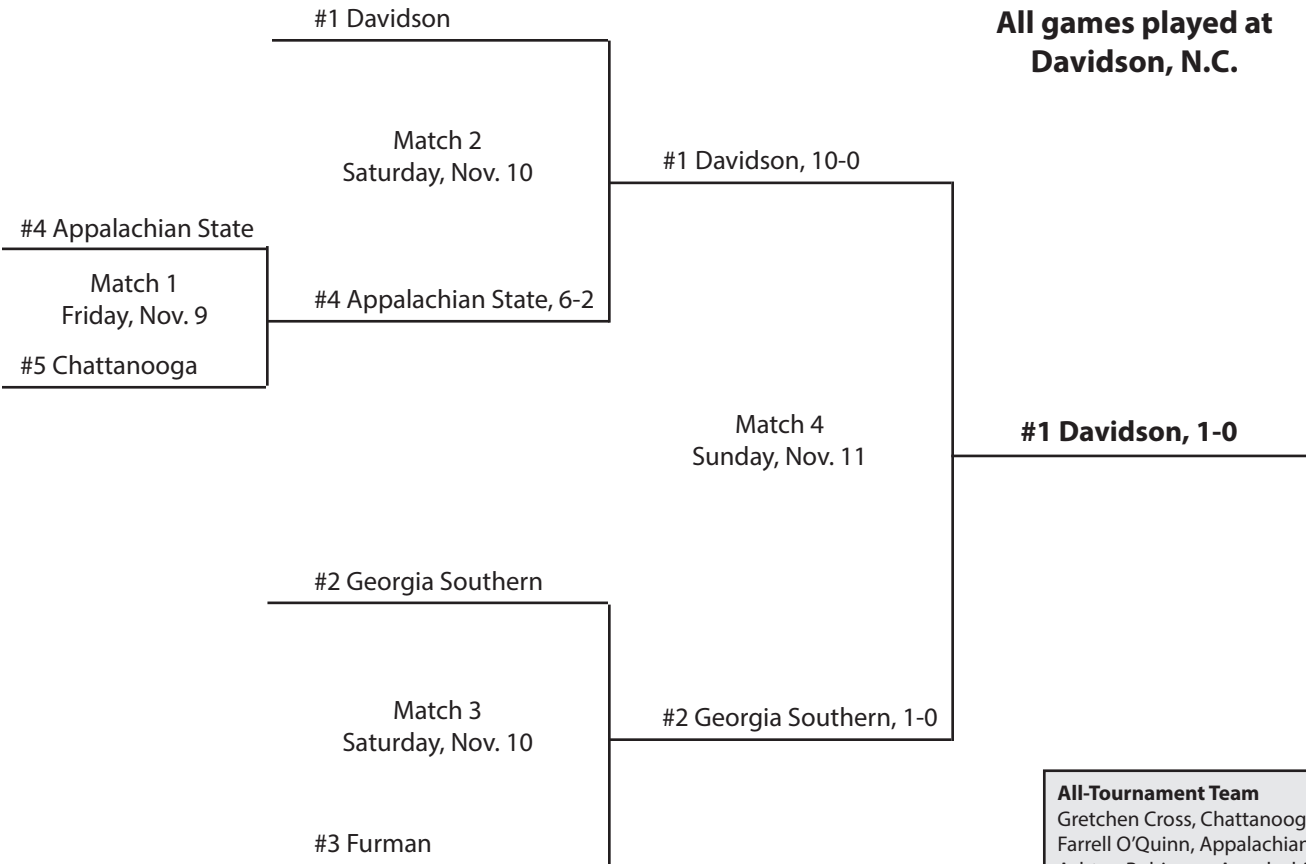

1996 FINAL SUMMARY

STANDINGS	CONFERENCE						OVERALL					
	W	L	T	Pct	GF	GA	W	L	T	Pct	GF	GA
Davidson	7	1	0	.875	22	5	11	10	1	.523	41	26
Georgia Southern	6	2	0	.750	28	12	13	8	0	.619	45	31
Furman	4	3	1	.563	24	13	8	10	3	.452	36	41
Appalachian State	2	5	1	.312	9	22	5	15	2	.273	26	75
Chattanooga	0	8	0	.000	5	32	2	17	0	.105	16	96

SoCon honors		All-Conference Team	
Player of the Year Allison Noznesky		F	Ginny Dye, Davidson
		F	Melissa Sutton, Furman
		F	Tara Chaisson, Georgia Southern
		MF	Farrell O'Quinn, Appalachian State
		MF	Kelly Ammann, Davidson
Coach of the Year Tom Norton, Georgia Southern		MF	Kelly Rennick, Davidson
		MF	Rachel Tolliver, Georgia Southern
		D	Melissa Moser, Davidson
		D	Liz Bielefeld, Furman
Freshman of the Year Tara Chaisson, Georgia Southern		D	Lindsey Grossman, Georgia Southern
		GK	Allison Noznesky, Davidson

Only First Team was awarded in 1996.

All-Tournament Team
Gretchen Cross, Chattanooga
Farrell O'Quinn, Appalachian State
Ashton Robinson, Appalachian State
Jen McNutt, Furman
Laura Wise, Furman
Jodi Berto, Georgia Southern
Tara Chaisson, Georgia Southern
Rachel Tolliver, Georgia Southern
Kelly Ammann, Davidson
Amy Balsinger, Davidson
Katherine Cornelius, Davidson
MVP - Katherine Cornelius, Davidson