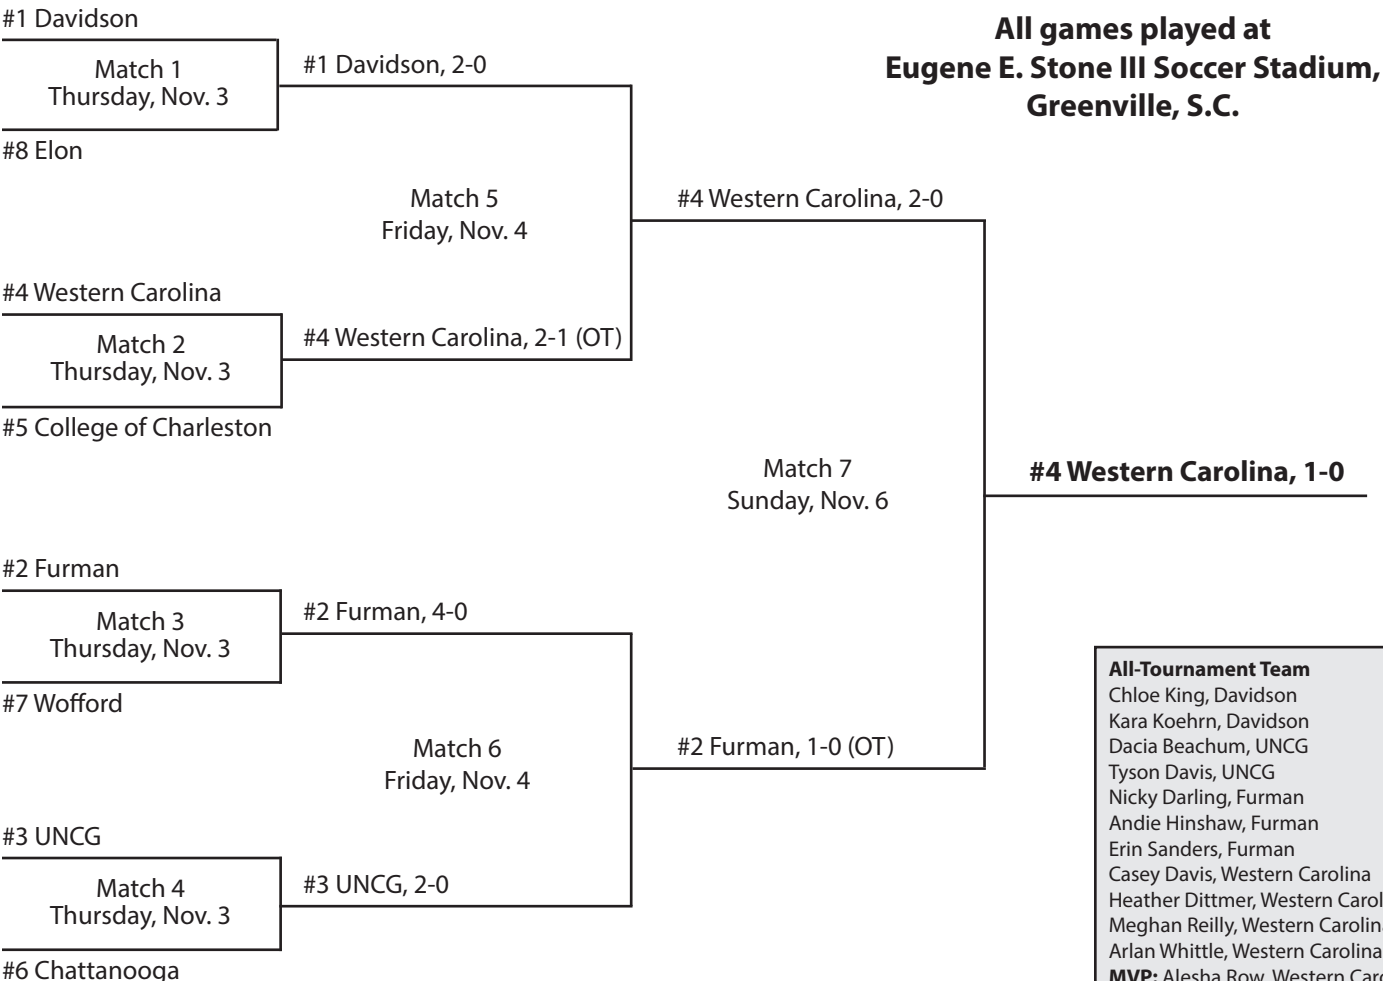

2005 FINAL SUMMARY

STANDINGS	CONFERENCE						OVERALL					
	W	L	T	Pts	GF	GA	W	L	T	Pct	GF	GA
Davidson	9	0	1	28	24	5	14	5	2	.714	38	26
Furman	7	1	2	23	28	7	14	6	2	.682	50	20
UNCG	6	3	1	19	28	11	11	7	1	.605	40	16
Western Carolina	6	4	0	18	12	9	18	6	0	.750	35	18
Coll of Charleston	5	3	2	17	22	11	7	9	2	.444	28	22
Chattanooga	5	5	0	15	12	12	8	11	0	.421	23	33
Wofford	4	4	2	14	7	9	5	12	3	.325	12	26
Elon	3	6	1	10	14	19	5	11	3	.342	25	30
Appalachian State	3	6	1	10	15	16	10	7	1	.583	32	23
Georgia Southern	2	8	0	6	7	26	3	15	1	.184	12	48
The Citadel	0	10	0	0	4	48	2	17	0	.105	10	82

SoCon honors	All-Conference Team	Second Team
Player of the Year Kara Koehn, Davidson	First Team F Kristin Rhyne, College of Charleston F Kara Koehn, Davidson F Andre'a Morrison, Furman F Cara Hammond, UNCG MF Kat Kelley, Furman MF Tara Marker, Furman MF Amy Carnell, UNCG D Amanda Andrews, College of Charleston D Nancy Haskell, Davidson D Shannon Donovan, UNCG GK Andie Hinshaw, Furman	Second Team F Casey Cleary, Appalachian State F Whitney Southard, Appalachian State F Deven Beachum, UNCG F Nikki Brannen, Chattanooga MF Nicky Darling, Furman MF Nicollette DeLaine, UNCG MF Elfa Erlingsdottir, Chattanooga D Danielle Jordan, College of Charleston D Melanee Smith, Davidson D Tyson Davis, UNCG D Emily Pierce, Western Carolina GK Alesha Row, Western Carolina
Coach of the Year Greg Ashton, Davidson		
Freshman of the Year Melanee Smith, Davidson		

All-Tournament Team
Chloe King, Davidson
Kara Koehn, Davidson
Dacia Beachum, UNCG
Tyson Davis, UNCG
Nicky Darling, Furman
Andie Hinshaw, Furman
Erin Sanders, Furman
Casey Davis, Western Carolina
Heather Dittmer, Western Carolina
Meghan Reilly, Western Carolina
Arlan Whittle, Western Carolina
MVP: Alesha Row, Western Carolina