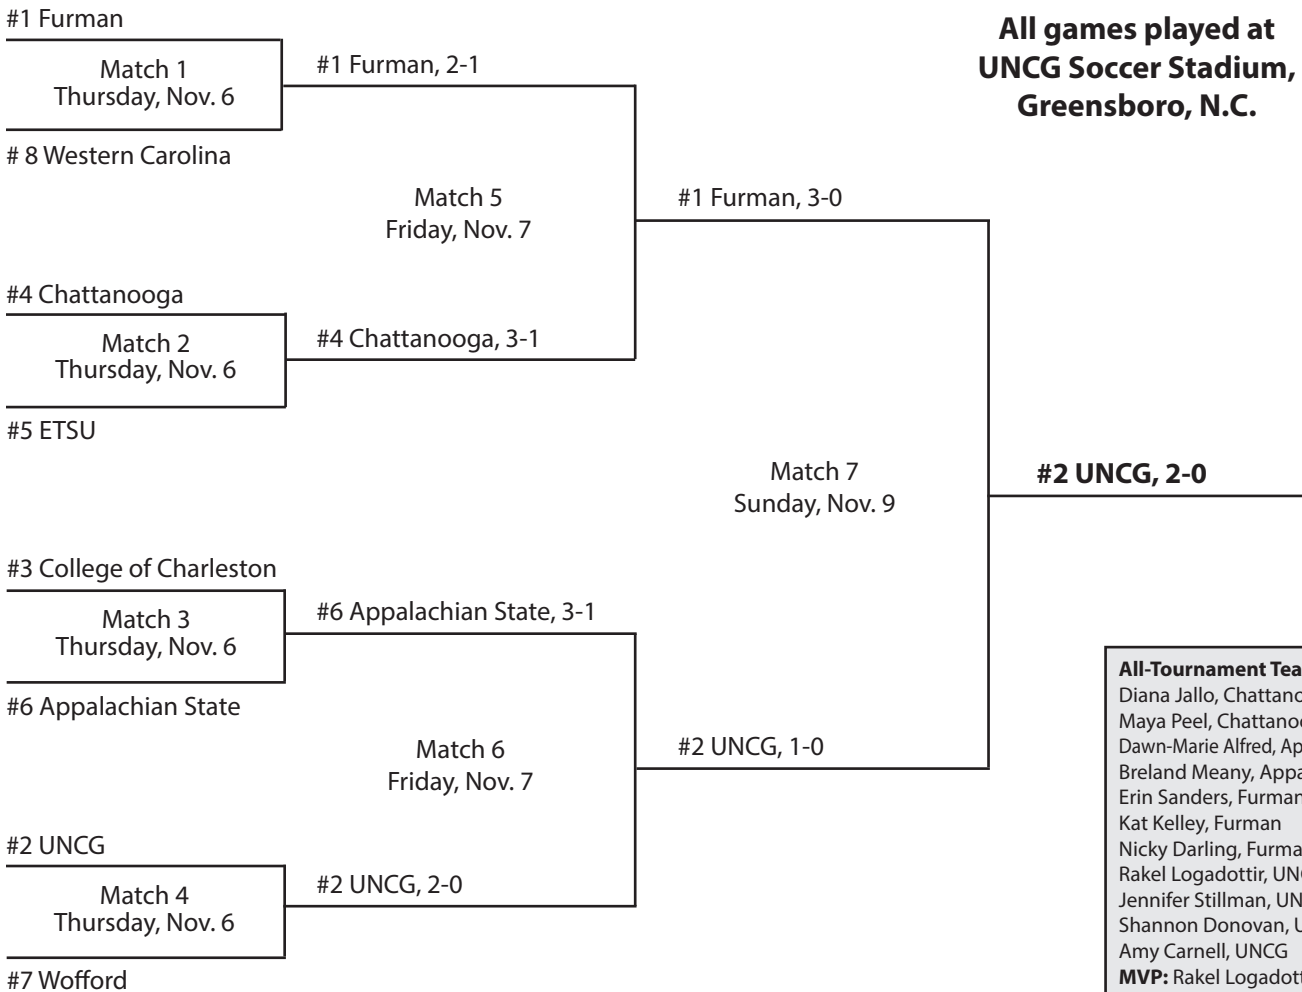

2003 FINAL SUMMARY

STANDINGS	CONFERENCE						OVERALL					
	W	L	T	Pts	GF	GA	W	L	T	Pct	GF	GA
Furman	10	0	1	31	31	8	15	5	2	.727	44	23
UNCG	9	2	0	27	27	5	15	7	2	.667	44	28
College of Charleston	7	3	1	22	22	11	11	7	2	.600	44	25
Chattanooga	6	2	3	21	21	10	10	6	3	.605	39	23
ETSU	7	4	0	21	22	14	12	6	0	.667	38	19
Appalachian State	5	4	2	17	16	9	12	5	3	.675	42	17
Wofford	5	4	2	17	12	10	7	9	3	.447	19	25
Western Carolina	4	7	0	12	16	16	7	11	2	.400	24	28
Davidson	3	6	2	11	10	16	6	12	2	.350	20	46
Elon	3	8	0	9	12	28	4	14	0	.222	17	41
Georgia Southern	1	9	1	4	9	19	5	14	1	.275	20	33
The Citadel	0	11	0	0	1	53	2	14	1	.147	18	66

SoCon honors	All-Conference Team	
Player of the Year Andrea Morrison, Furman	First Team	Second Team
Coach of the Year J.D. Kyzer, Chattanooga	F Emily Turgeon, Furman	F Erin Ashton, ETSU
Freshman of the Year Shannon Donovan, UNCG	F Andre'a Morrison, Furman	F Kristin Rhyne, College of Charleston
	F Diana Jallo, Chattanooga	F Amy Carnell, UNCG
	MF Kat Kelley, Furman	F Brooke Crandall, Chattanooga
	MF Rakel Logadottir, UNCG	MF Jamie Stewart, College of Charleston
	MF Elfa Erlingsdottir, Chattanooga	MF Danielle Petro, Furman
	D Dawn-Marie Alfred, Appalachian State	MF Jaime Cutts, Wofford
	D Kara Koehn, Davidson	D Claire Wigfall, College of Charleston
	D Nicky Darling, Furman	D Christie Nipaver, Georgia Southern
	D April Raymer, Furman	D Cara Hammond, UNCG
	GK Andie Hinshaw, Furman	GK Breland Meany, Appalachian State

All-Tournament Team
Diana Jallo, Chattanooga
Maya Peel, Chattanooga
Dawn-Marie Alfred, Appalachian State
Breland Meany, Appalachian State
Erin Sanders, Furman
Kat Kelley, Furman
Nicky Darling, Furman
Rakel Logadottir, UNCG
Jennifer Stillman, UNCG
Shannon Donovan, UNCG
Amy Carnell, UNCG
MVP: Rakel Logadottir, UNCG