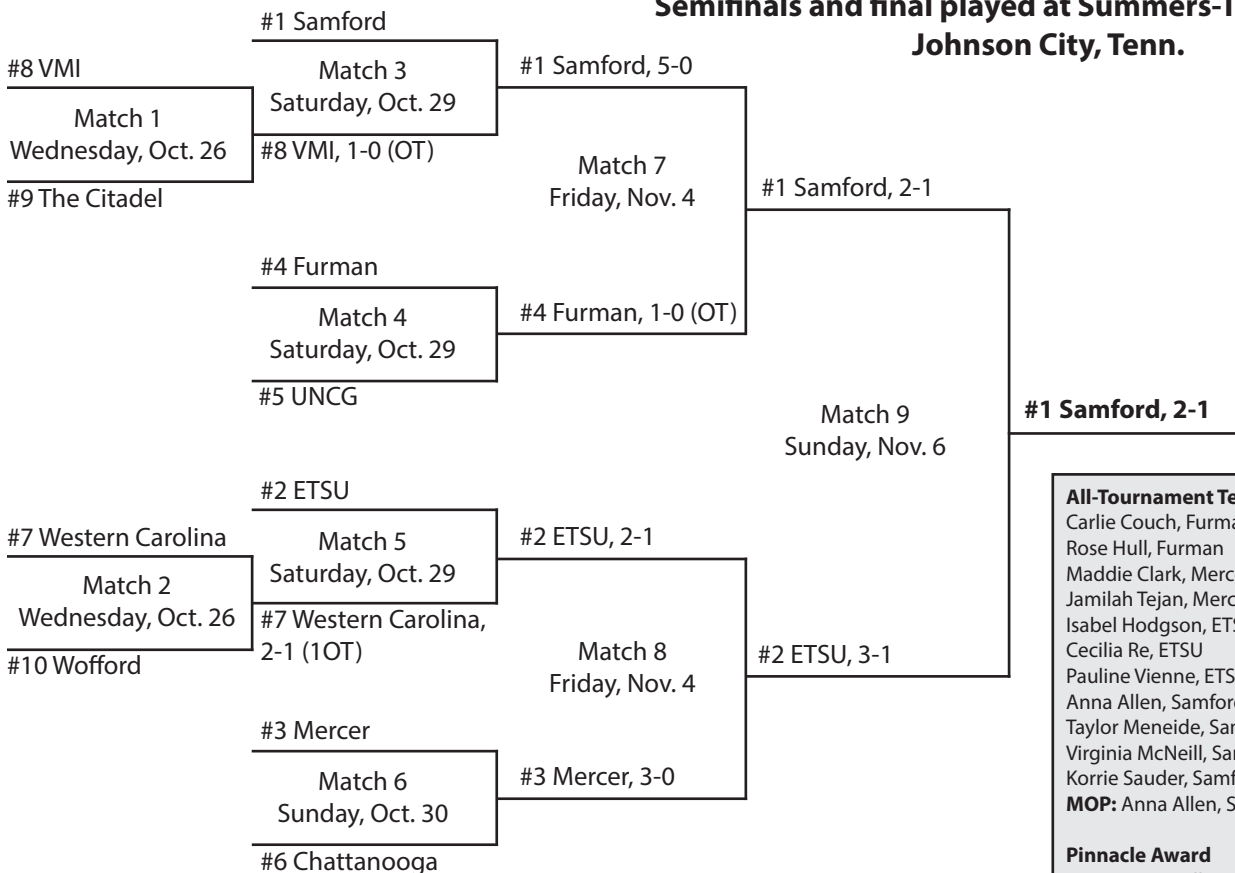

SoCon honors			
Player of the Year	Defensive Player of the Year	Coach of the Year	Freshman of the Year
Jermaine Seoposenwe, Samford	Olivia Cole, Samford	Todd Yelton, Samford	Allie Lourie, Samford
All-Conference First Team	All-Conference Second Team	All-Freshman Team	
F Eleonora Goldoni, ETSU	F Treva Aycock, Furman	Georgia Allen, ETSU	
F Carlie Couch, Furman	F Molly Dwyer, Furman	Treva Aycock, Furman	
F Jermaine Seoposenwe, Samford	F Malcanisha Kelley, Samford	Caitlyn Reilly, Furman	
MF Rachel Shah, Furman	MF Irina Brutsch, ETSU	Kelsey Weaver, Furman	
MF Maddie Clark, Mercer	MF Molly Collinson, ETSU	Megan Delmonico, Mercer	
MF Taylor Borman, Samford	MF Georgia Brown, UNCG	Marissa Ferrantino, UNCG	
D Emily McKerlie, ETSU	MF Anna Allen, Samford	Cienna Rideout, UNCG	
D Corinne Wooten, Mercer	D Pauline Vienne, ETSU	Allie Lourie, Samford	
D Olivia Cole, Samford	D Quinn Lombard, Furman	Taylor Meneide, Samford	
D Emily Jones, Samford	D Regan Lehman, UNCG	Jordan Mueller, Chattanooga	
GK Anna Maddox, Samford	GK Chloe Buehler, UNCG	Hannah Torbett, Chattanooga	
		Emily Threatt, Western Carolina	

First-round, quarterfinals played at higher seed; Semifinals and final played at Summers-Taylor Stadium, Johnson City, Tenn.

All-Tournament Team
Carlie Couch, Furman
Rose Hull, Furman
Maddie Clark, Mercer
Jamilah Tejan, Mercer
Isabel Hodgson, ETSU
Cecilia Re, ETSU
Pauline Vienne, ETSU
Anna Allen, Samford
Taylor Meneide, Samford
Virginia McNeill, Samford
Korrie Sauder, Samford
MOP: Anna Allen, Samford
Pinnacle Award
Virginia McNeill, Samford