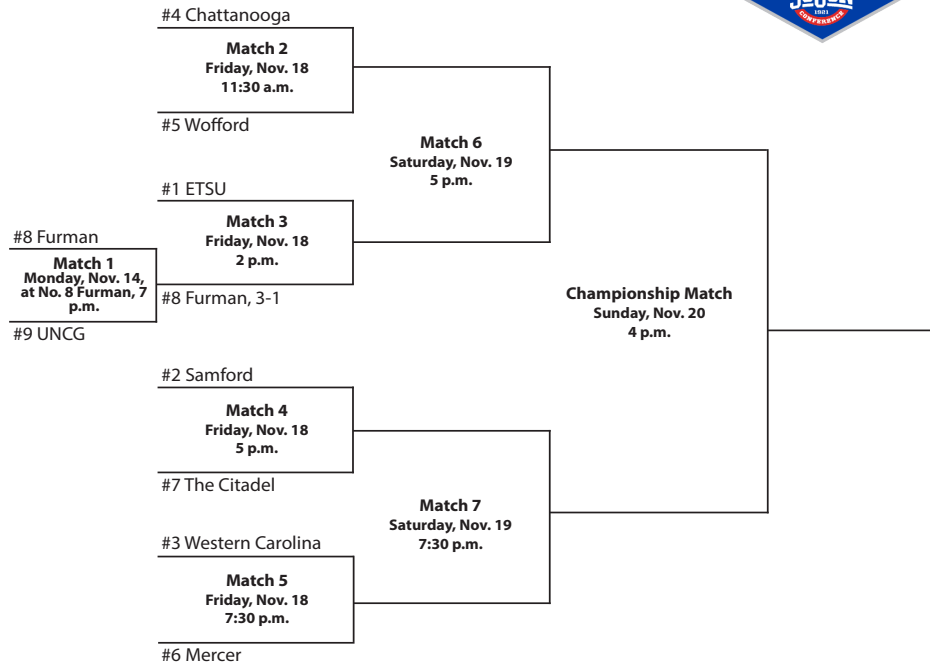

2022 Southern Conference Volleyball Championship

NOV. 18-20 • FURMAN • TIMMONS ARENA • GREENVILLE, S.C.

Annual Champions

Year	Champion	Head Coach	Runner-up	Tournament Site	Regular-Season Champion(s)
1983	Western Carolina	Trish Howell	ETSU	Johnson City, Tenn.	Western Carolina
1984	Appalachian State	Toni Wyatt	Western Carolina	Cullowhee, N.C.	Appalachian State
1985	Western Carolina	Trish Howell	Appalachian State	Boone, N.C.	Western Carolina
1986	Western Carolina	Trish Howell	Appalachian State	Greenville, S.C.	App. St./Western Carolina
1987	Chattanooga	Tony Jadin	Furman	Huntington, W.Va.	ETSU
1988	Marshall	Martha Newberry	Western Carolina	Chattanooga, Tenn.	ETSU
1989	ETSU	Kelly Andrews	Western Carolina	Johnson City, Tenn.	ETSU/Western Carolina
1990	Furman	David Baillie	Appalachian State	Cullowhee, N.C.	Appalachian State
1991	Appalachian State	Traci Blankenship-McGee	ETSU	Boone, N.C.	ETSU
1992	ETSU	Kelly Andrews	Appalachian State	Greenville, S.C.	Appalachian State
1993	Appalachian State	Dave Markland	Furman	Huntington, W.Va.	Furman
1994	Appalachian State	Dave Markland	Furman	Chattanooga, Tenn.	Appalachian State
1995	Marshall	Susan Steadman	ETSU	Davidson, N.C.	Appalachian State
1996	Chattanooga	Lisa Rhodes	Appalachian State	Statesboro, Ga.	Marshall
1997	Chattanooga	Lisa Rhodes	Western Carolina	Statesboro, Ga.	Chattanooga
1998	Chattanooga	Lisa Rhodes	Western Carolina	Boone, N.C.	Chattanooga
1999	Davidson	Lisa Marston	Chattanooga	Cullowhee, N.C.	Davidson
2000	Davidson	Tamara Darwin	Furman	Charleston, S.C.	Davidson
2001	Georgia Southern	Kerry Messersmith	Chattanooga	Greensboro, N.C.	College of Charleston
2002	College of Charleston	Jewel McRoberts	Georgia Southern	Davidson, N.C.	Georgia Southern/CofC
2003	Georgia Southern	Kerry Messersmith	College of Charleston	Chattanooga, Tenn.	North: Appalachian State South: CofC/Georgia Southern
2004	College of Charleston	Sherry Dunbar	Appalachian State	Cullowhee, N.C.	North: Appalachian State South: Coll. of Charleston
2005	College of Charleston	Sherry Dunbar	Appalachian State	Statesboro, Ga.	College of Charleston
2006	College of Charleston	Sherry Dunbar	UNCG	Boone, N.C.	College of Charleston
2007	College of Charleston	Jason Kepner	UNCG	Chattanooga, Tenn.	College of Charleston
2008	Furman	Michelle Young	College of Charleston	Greensboro, N.C.	North: Samford South: Coll. of Charleston
2009	College of Charleston	Jason Kepner	Furman	Greenville, S.C.	North: Samford South: Furman
2010	Georgia Southern	Chad Callihan	College of Charleston	Boone, N.C.	North: Elon South: Coll. of Charleston
2011	Samford	Derek Schroeder	College of Charleston	Birmingham, Ala.	North: Samford South: Coll. of Charleston
2012	College of Charleston	Jason Kepner	Furman	Davidson, N.C.	North: Samford South: Georgia Southern
2013	Georgia Southern	Dustin Wood	Samford	Greenville, S.C.	Georgia Southern
2014	Samford	Derek Schroeder	Furman	Greensboro, N.C.	Furman
2015	Furman	Michelle Young	Chattanooga	Cullowhee, N.C.	Chattanooga
2016	Samford	Keylor Chan	Chattanooga	Birmingham, Ala.	ETSU
2017	ETSU	Lindsey Devine	Wofford	Cullowhee, N.C.	Furman
2018	Samford	Keylor Chan	ETSU	Greensboro, N.C.	ETSU
2019	Samford	Keylor Chan	ETSU	Spartanburg, S.C.	Samford
2020-21	Samford	Keylor Chan	Mercer	Birmingham, Ala.	Samford/Mercer
2021	The Citadel	David Zelenock	Wofford	Birmingham, Ala.	Mercer/UNCG
2022				Greenville, S.C.	ETSU