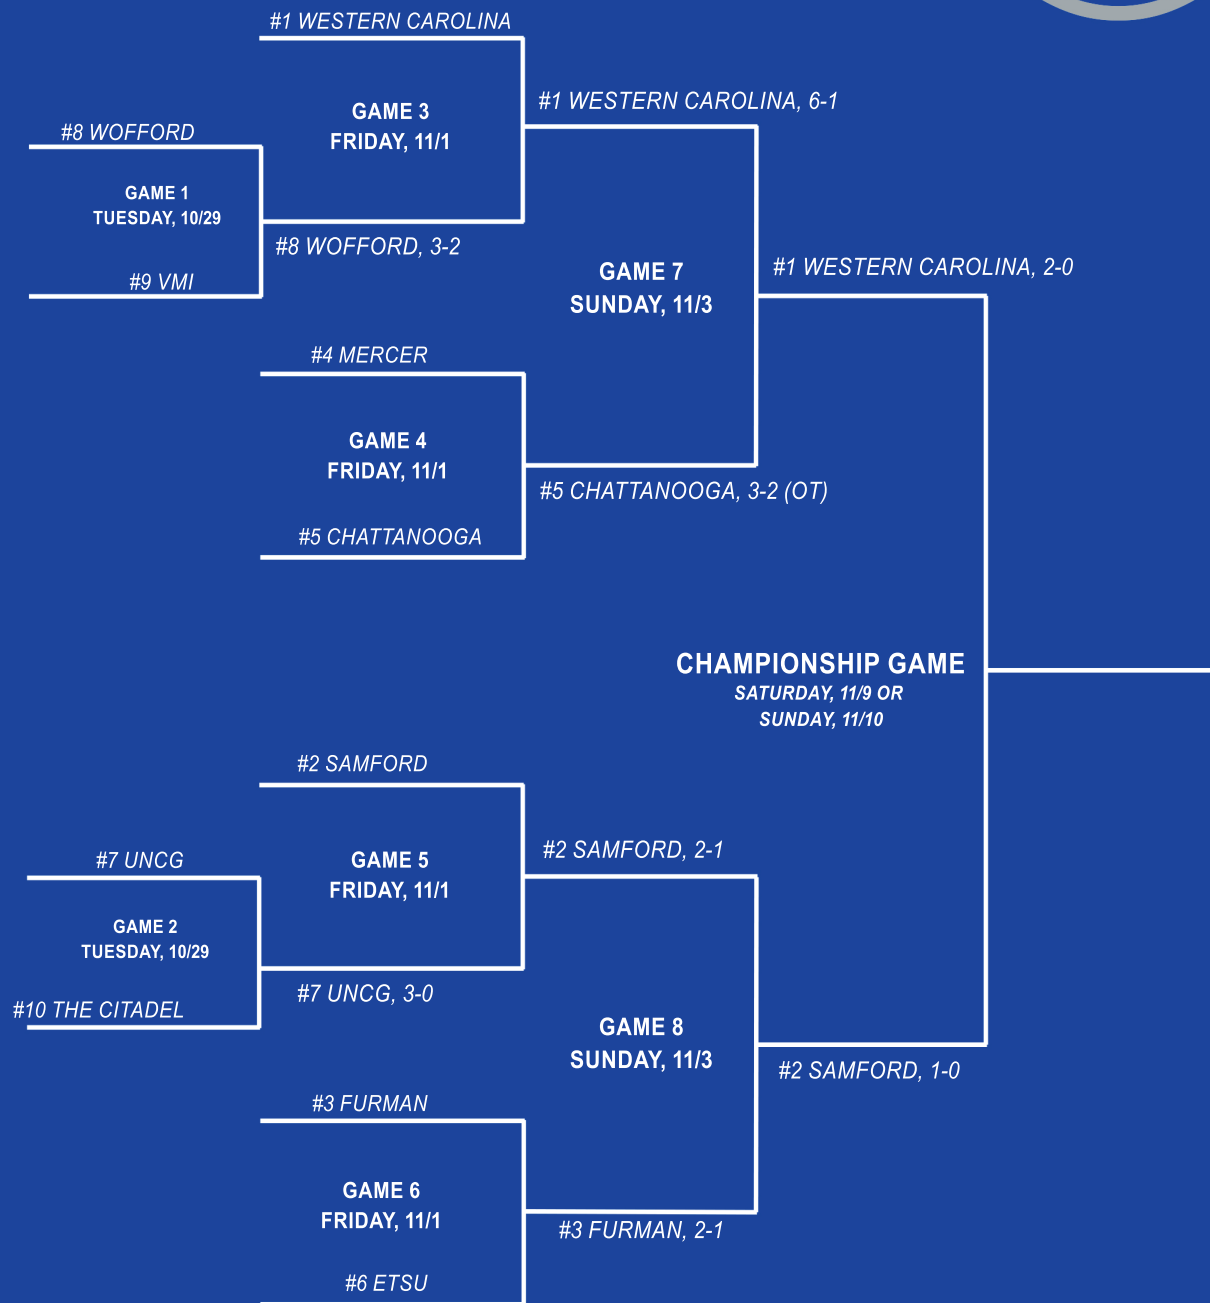

2024 WOMEN'S SOCCER CHAMPIONSHIP

OCTOBER 29 - NOVEMBER 9 OR 10 • CAMPUS SITES