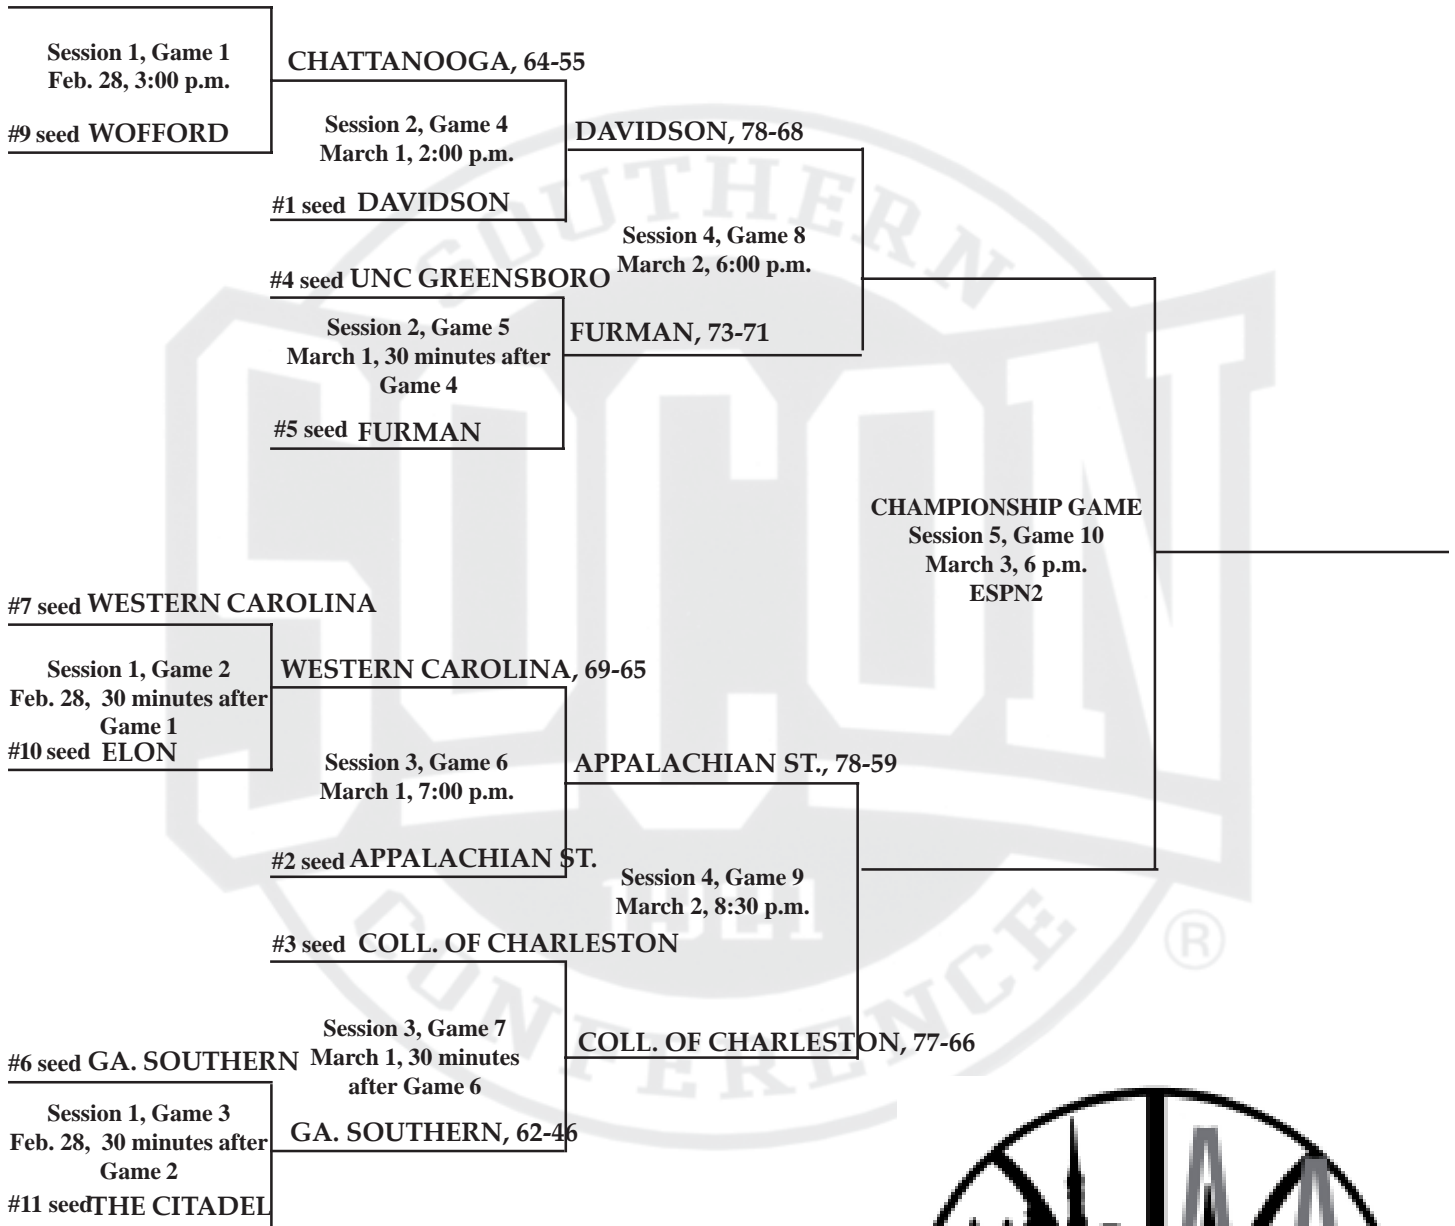

2007 Southern Conference Men's Basketball Championship

FEBRUARY 28-MARCH 3 • NORTH CHARLESTON COLISEUM • CHARLESTON, SC

#8 seed CHATTANOOGA