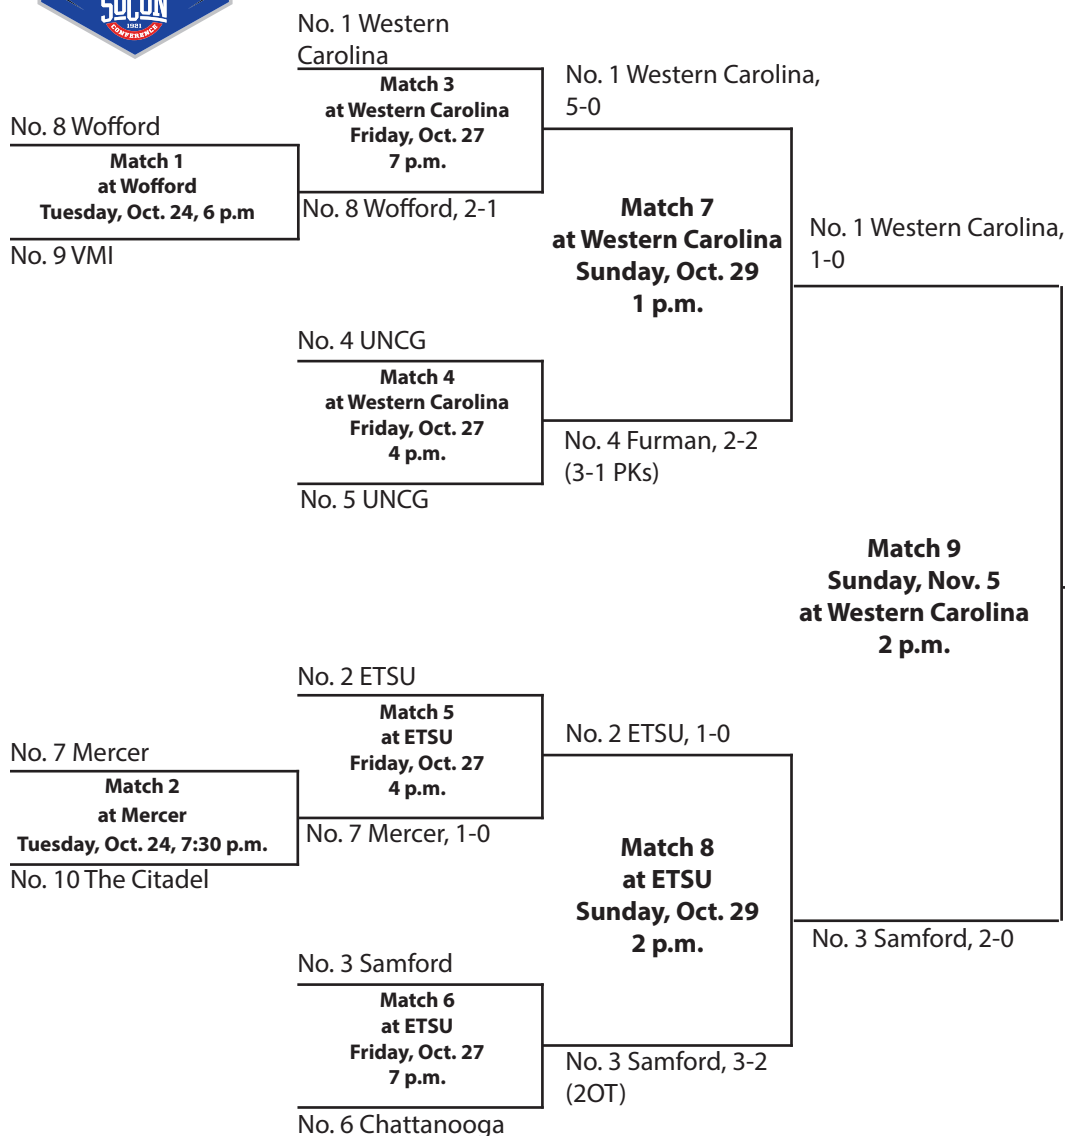

**2023 WOMEN'S SOCCER CHAMPIONSHIP**  
**1st round • Wofford/Mercer • Oct. 24**  
**Quarterfinals • Western Carolina/ETSU • Oct. 27**  
**Semifinals • Western Carolina/ETSU • Oct. 29**  
**Final • at Western Carolina • Nov. 5**