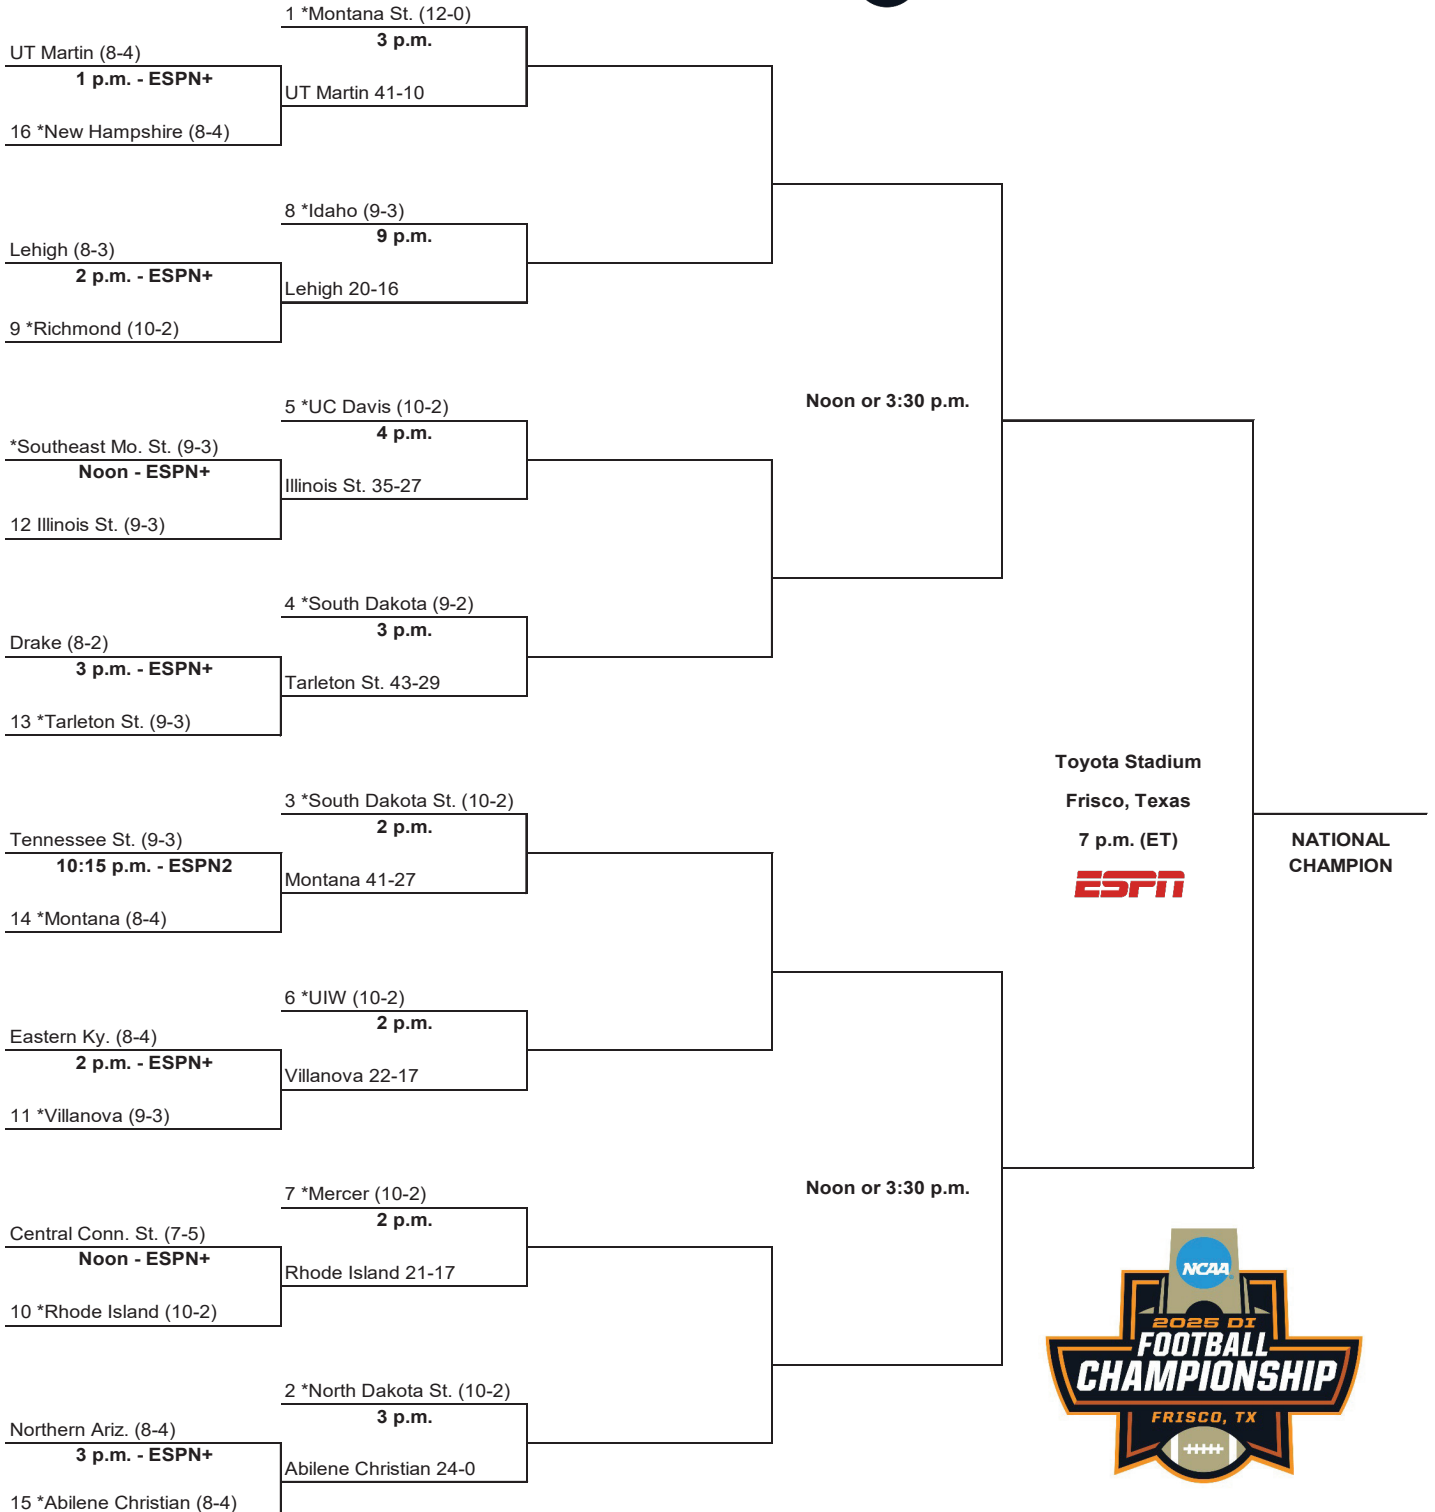

2024
 2nd round Rhode Island at MERCER Macon, Ga.

2024 NCAA Division I Football Championship

First Round
November 30

Second Round
December 7

Quarterfinals
December 13/14

Semifinals
December 21

Final
January 6