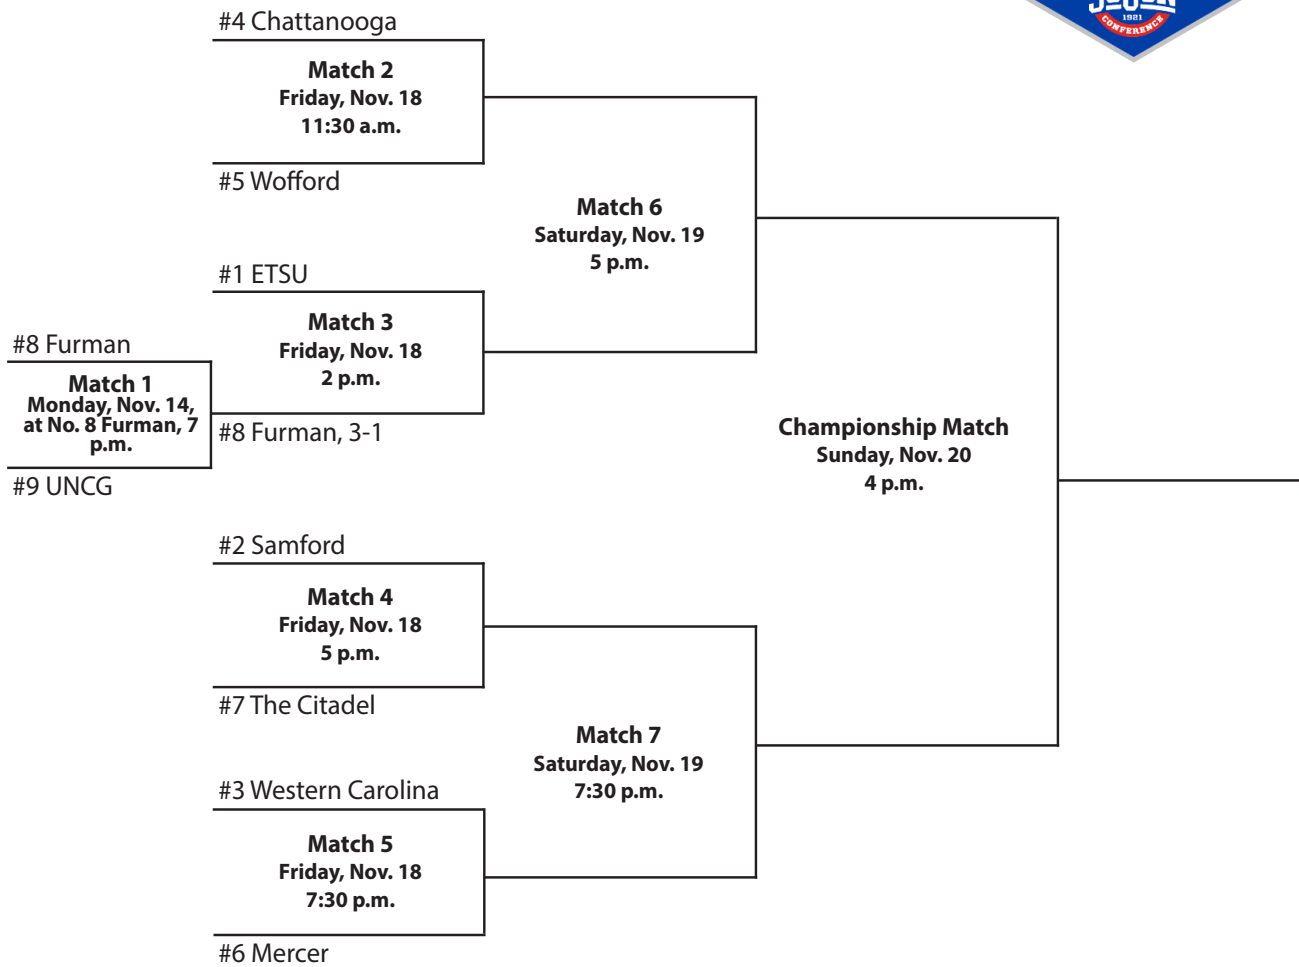

SOUTHERN CONFERENCE VOLLEYBALL

2022

702 North Pine Street, Spartanburg, SC 29303 • 864-591-5100 • Fax: 864-591-3448

Ralan Wardlaw, Assistant Director for Media Relations (VB contact)

facebook.com/SouthernConference • twitter.com/SoConSports • instagram.com/SouthernConference

2022 SOUTHERN CONFERENCE VOLLEYBALL STANDINGS

	CONFERENCE					OVERALL					
	W-L	Pct.	H	A	ST	W-L	Pct.	H	A	N	ST
ETSU	15-1	.938	7-1	8-0	W9	21-7	.750	10-1	8-3	3-3	W9
Samford	11-5	.688	7-1	4-4	L1	16-12	.571	8-2	5-7	3-3	L1
Western Carolina	10-6	.625	6-2	4-4	L1	17-11	.607	6-2	8-5	3-4	L1
Chattanooga	10-6	.625	6-2	4-4	W1	16-15	.516	10-3	5-7	1-5	W1
Wofford	8-8	.500	5-3	3-5	L1	16-12	.571	9-5	4-6	3-1	L1
Mercer	6-10	.375	3-5	3-5	W1	10-18	.357	4-7	3-8	3-3	W1
The Citadel	4-12	.250	2-6	2-6	L3	11-18	.379	2-7	4-8	5-3	L3
UNCG	4-12	.250	2-6	2-6	L5	10-20	.333	7-8	2-9	1-3	L6
Furman	4-12	.250	2-6	2-6	W2	9-18	.333	4-7	2-9	3-2	W3

NOTES

• ETSU clinched the SoCon regular-season title for the first time since 2018 on Nov. 5 in a win over UNCG. The Buccaneers will be the No. 1 seed in the #SoConVB championship.

• SoCon teams went 54-57 versus nonconference opponents this season. The league grabbed four wins against ACC opponents in nonconference play. Western Carolina had two of those victories, one coming at Wake Forest on Aug. 27, and the other coming via sweep on Sept. 9 against N.C. State. The Citadel and ETSU each beat Clemson with the wins coming on Sept. 3 and Sept. 9, respectively.

• No. 8 Furman advanced to the quarterfinals with a 3-1 win over No. 9 UNCG on Monday evening.

• Samford has won a league-best six SoCon championships, most recently winning on its home court in the spring of 2021 to claim the 2020-21 title.

• ETSU went a perfect 8-0 on the road this season in conference play. Six of the eight wins were sweeps and none went to five sets.

• Wofford's Millie Loehr is ranked 17th in the NCAA in hitting percentage (.405). Chattanooga's Paige Gallentine is ranked 19th in the country in total digs with 543.

UPCOMING SCHEDULE

(all times Eastern)

Southern Conference Championship (Greenville, South Carolina)

Nov. 18 (Friday)

Match 2: No. 4 Chattanooga vs. No. 5 Wofford

Match 3: No. 1 ETSU vs. No. 8 Furman

Match 4: No. 2 Samford vs. No. 7 The Citadel

Match 5: No. 3 Western Carolina vs. No. 6 Mercer

TV/Digital

ESPN+

ESPN+

ESPN+

ESPN+

Time

11:30 a.m.

2 p.m.

5 p.m.

7:30 p.m.

Nov. 19 (Saturday)

Match 6: Winner Match 2 vs. Winner Match 3

Match 7: Winner Match 4 vs. Winner Match 5

TV/Digital

ESPN+

ESPN+

Time

5 p.m.

7:30 p.m.

Nov. 20 (Sunday)

Match 8: Winner Match 6 vs. Winner Match 7

TV/Digital

ESPN+

Time

4 p.m.

COACHING RECORDS

Coach, School	Years	School (Pct.)	SoCon (Pct.)	Career (Pct.)
Dave Zelenock, The Citadel	5th/10th	57-80 (.416)	26-54 (.325)	97-188 (.340)
Benavia Jenkins, ETSU	4th/4th	62-38 (.620)	43-21 (.672)	62-38 (.620)
Michelle Young, Furman	23rd/23rd	387-303 (.561)	244-146 (.627)	387-303 (.561)
Derek Schroeder, Mercer	6th/13th	81-89 (.476)	143-83 (.633)	250-178 (.584)
Corey Carlin, UNCG	9th/11th	137-124 (.525)	73-71 (.507)	152-170 (.472)
Keylor Chan, Samford	7th/24th	119-87 (.578)	76-36 (.679)	373-363 (.507)
Julie Torbett Thomas, Chattanooga	1st/29th	16-15 (.516)	10-6 (.625)	484-419 (.536)
Karen Glover, Western Carolina	12th/12th	159-196 (.448)	91-100 (.476)	159-196 (.448)
Lynze Roos, Wofford	8th/16th	127-109 (.538)	68-60 (.531)	291-228 (.561)

SOUTHERN CONFERENCE VOLLEYBALL CHAMPIONSHIP

Furman / Greenville, S.C. / Timmons Arena / Nov. 18-20, 2022