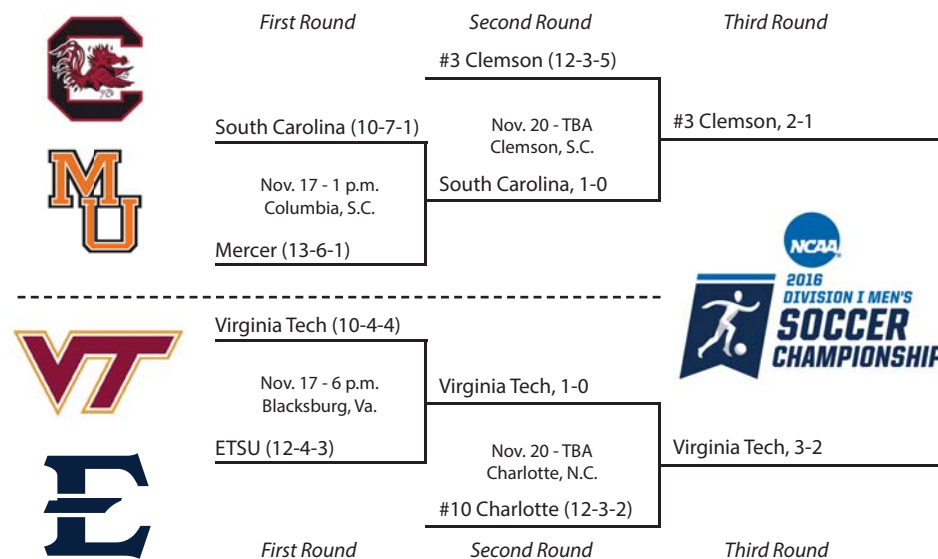

• Mercer forward Will Bagrou, the SoCon Player of the Year and a national semifinalist for the MAC Hermann Trophy, was named a second-team NSCAA All-American. He is the league's fourth All-American since 2012.

ALL-SOUTHERN CONFERENCE

Player of the Year

Will Bagrou, Jr., F, Mercer

Goalkeeper of the Year

Jonny Sutherland, So., ETSU

Coach of the Year

Bo Oshoniyi, ETSU

Freshman of the Year

Joe Pickering, D, ETSU

First Team

F Fletcher Ekern, ETSU
F Lewis Hawke, Furman
F Will Bagrou, Mercer
F Damieon Thomas, UNCG
MF Serge Gomis, ETSU
MF Leeroy Maguraushe, UNCG
MF Jordan Duru, Mercer
D Chase Clack, ETSU
D Kyle McLagan, Furman
D Ian Antley, Mercer
D Conner Antley, Mercer
GK Jonny Sutherland, ETSU

Second Team

F Joao Ramalho, ETSU
F Lucas Altman, Wofford
F Matthew Aurednik, Wofford
MF Charlie Machell, ETSU
MF Marco Ortiz, Furman
MF Connor Donohue, Wofford
D Joe Pickering, ETSU
D Eric Gunnarsson, UNCG
D Kyle Nelson, Wofford
GK Jeremy Booth, Mercer
GK Joe Wichmann, Wofford

All-Freshman Team

Javier Alberto, ETSU
Joe Pickering, ETSU
Emery May, Furman
Roberto Arteaga, Mercer
Jacob Chadwell, Mercer
Casey Penland, UNCG
Lucas Altman, Wofford
Dredon Kelly, Wofford
Sam Ross, Wofford
Austin Tuggle, Wofford
Christian Womeldorph, Wofford

2016 NCAA Men's Soccer Championship COLLEGE CUP • BBVA COMPASS STADIUM • HOUSTON, TEXAS • DEC. 9, 11 FIRST FOUR ROUNDS • CAMPUS SITES

SOUTHERN CONFERENCE MEN'S SOCCER CHAMPIONSHIP

First round (campus sites)

Nov. 5 (Saturday)

M1: No. 4 UNCG 1, No. 5 Furman 0
M2: No. 3 Wofford 3, No. 6 VMI 1

Semifinals (Greensboro, N.C.)

Nov. 10 (Thursday)

M3: No. 1 ETSU 5, No. 4 UNCG 2
M4: No. 2 Mercer 2, No. 3 Wofford 0

Championship final (Greensboro, N.C.)

Nov. 12 (Saturday)

M5: No. 2 Mercer 0, No. 1 ETSU 0 (2OT)
(Mercer in PKs, 4-1)

All-Tournament Team

Matteo Busio, UNCG
Eric Gunnarsson, UNCG
Tanner DeFreitas, Wofford
Kyle Nelson, Wofford
Jeffrey George, ETSU
Jonny Sutherland, ETSU
Cameron Woodfin, ETSU
Ian Antley, Mercer
Airrion Blackstock, Mercer
Jeremy Booth, Mercer (Most Outstanding Player)
Trenton Whitely, Mercer

Pinnacle Award (highest cumulative GPA among championship-eligible student-athletes on winning team)

Jake Mezei, Mercer