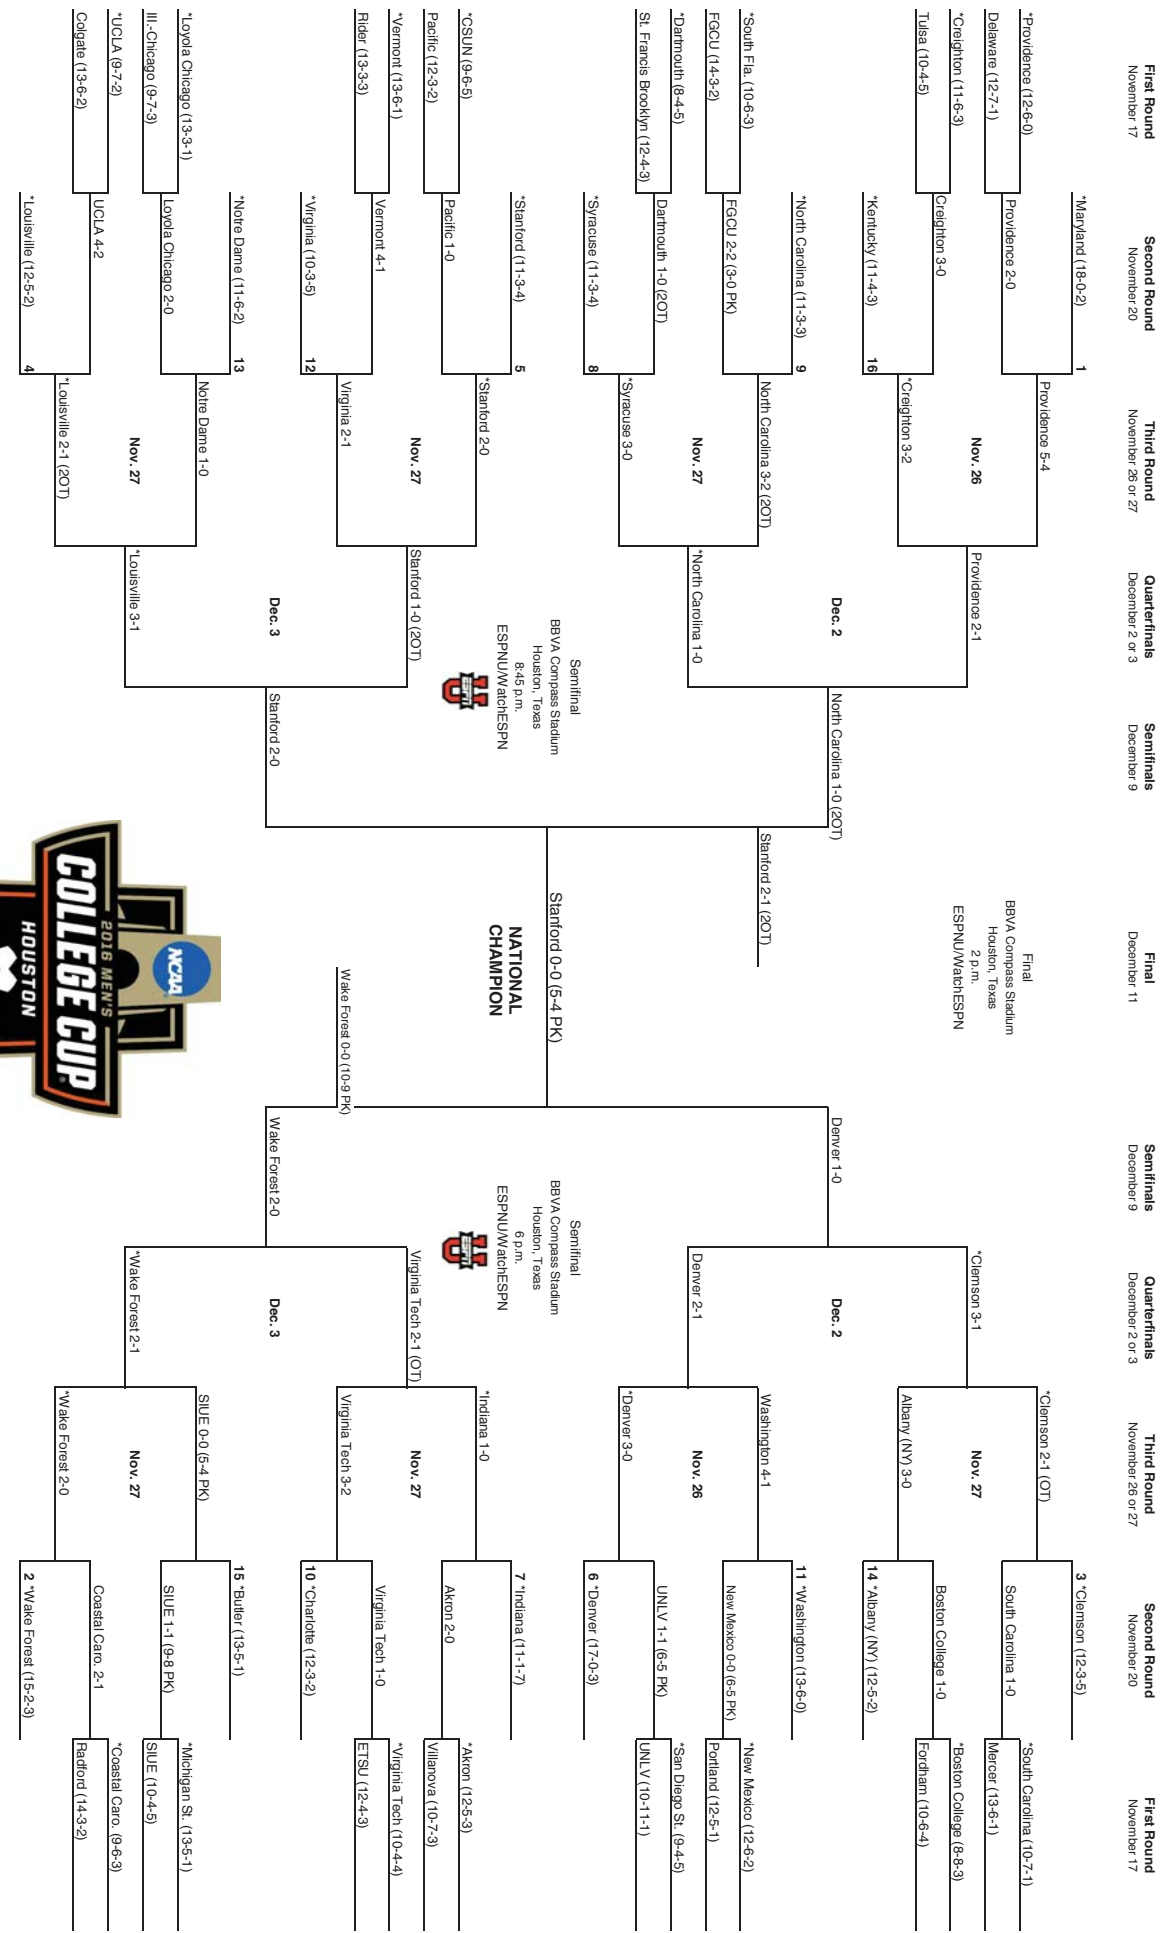

2016 NCAA Division I Men's SOCCER CHAMPIONSHIP

*Host institution for preliminary round games.
All games times are Eastern standard time.
Order of semifinal games will be determined after quarterfinal round games are completed.
Second semifinal game will begin play 45 minutes after the conclusion of the first game.