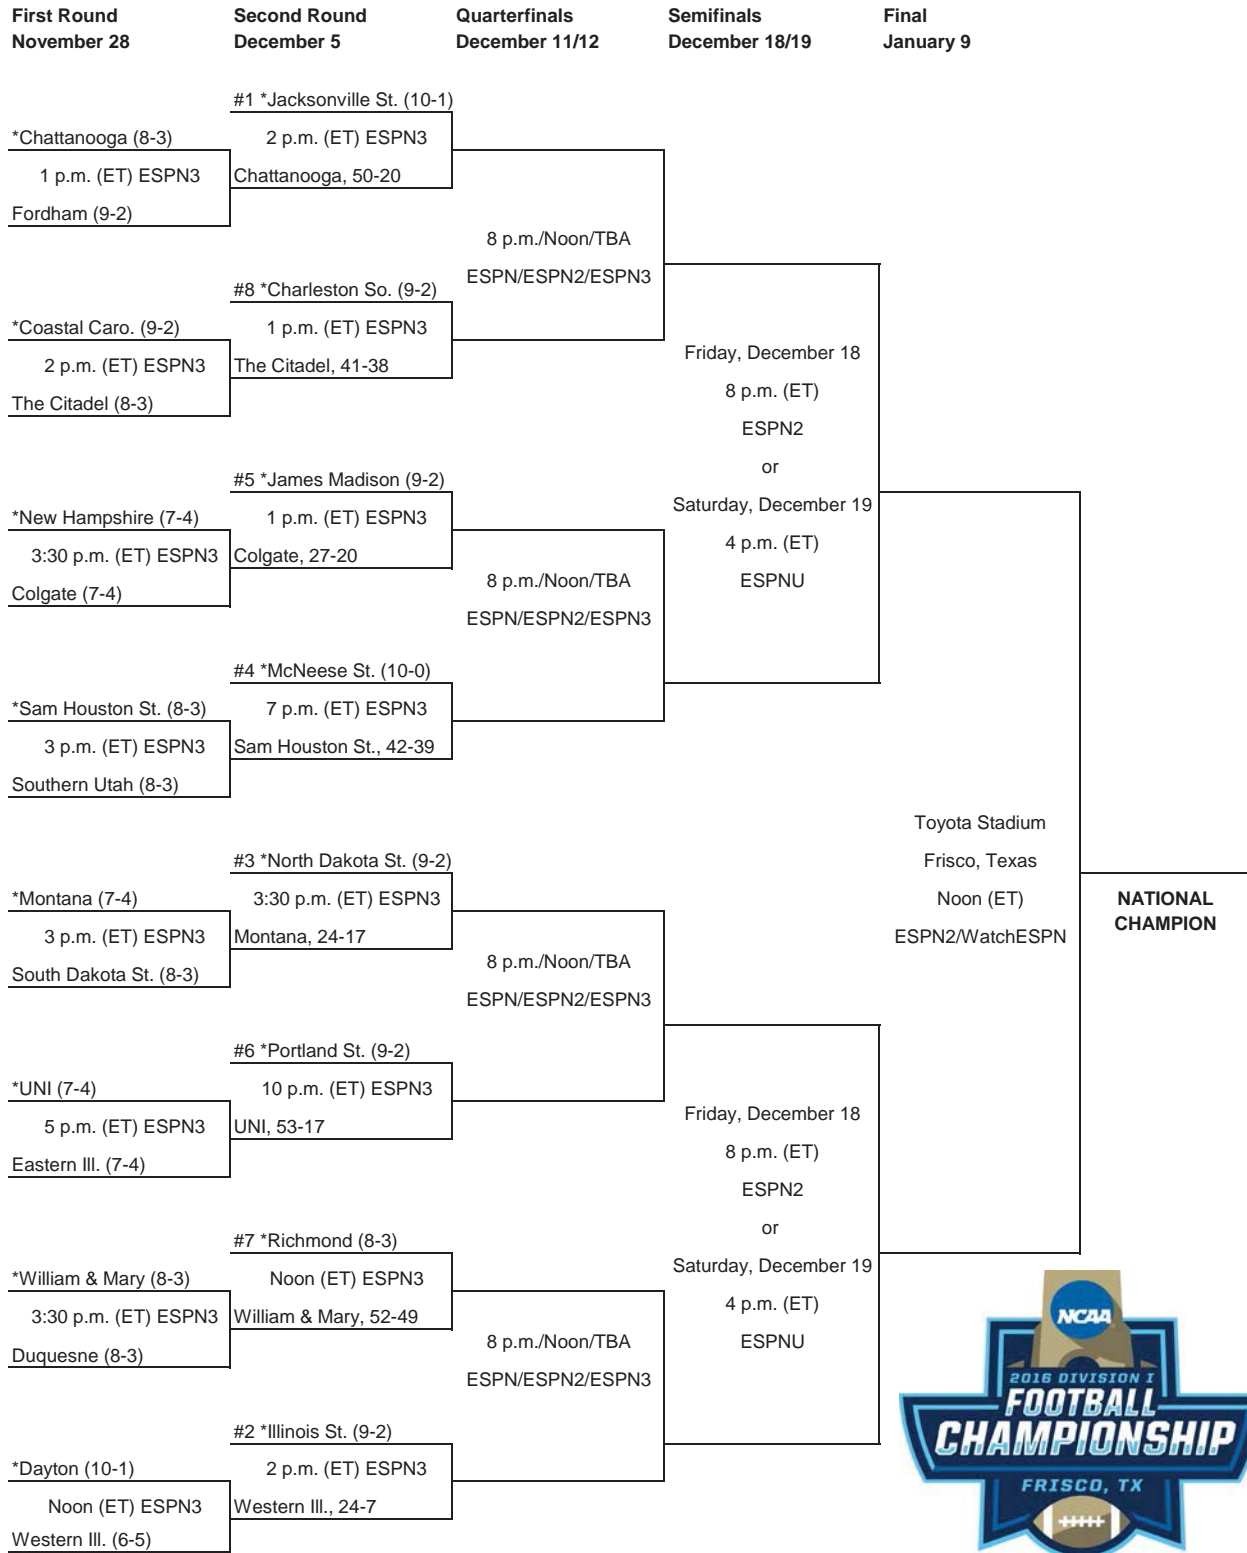

2015 NCAA Division I Football Championship

* Host Institution
All times are Eastern time. Information subject to change.
© 2015 National Collegiate Athletic Association. No commercial use without the NCAA's written permission.
The NCAA opposes all forms of sports wagering.