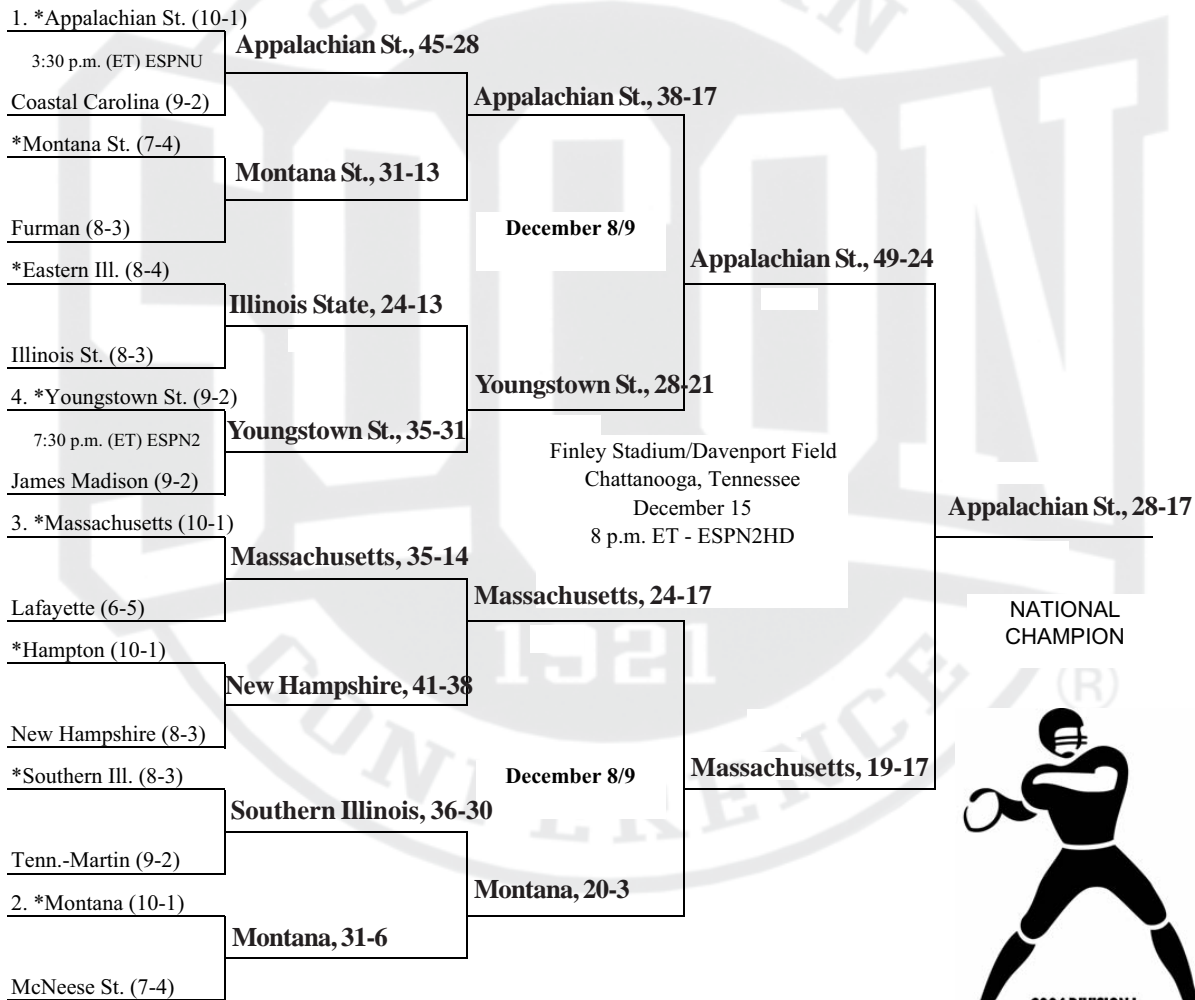

# Championship Bracket

## 2006 NCAA Division I Football Championship

**FIRST ROUND**  
November 25  
On campus

**QUARTERFINALS**  
December 2  
On campus

**SEMIFINALS**  
December 8 or 9  
On campus

**FINAL**  
December 15  
Chattanooga, Tennessee