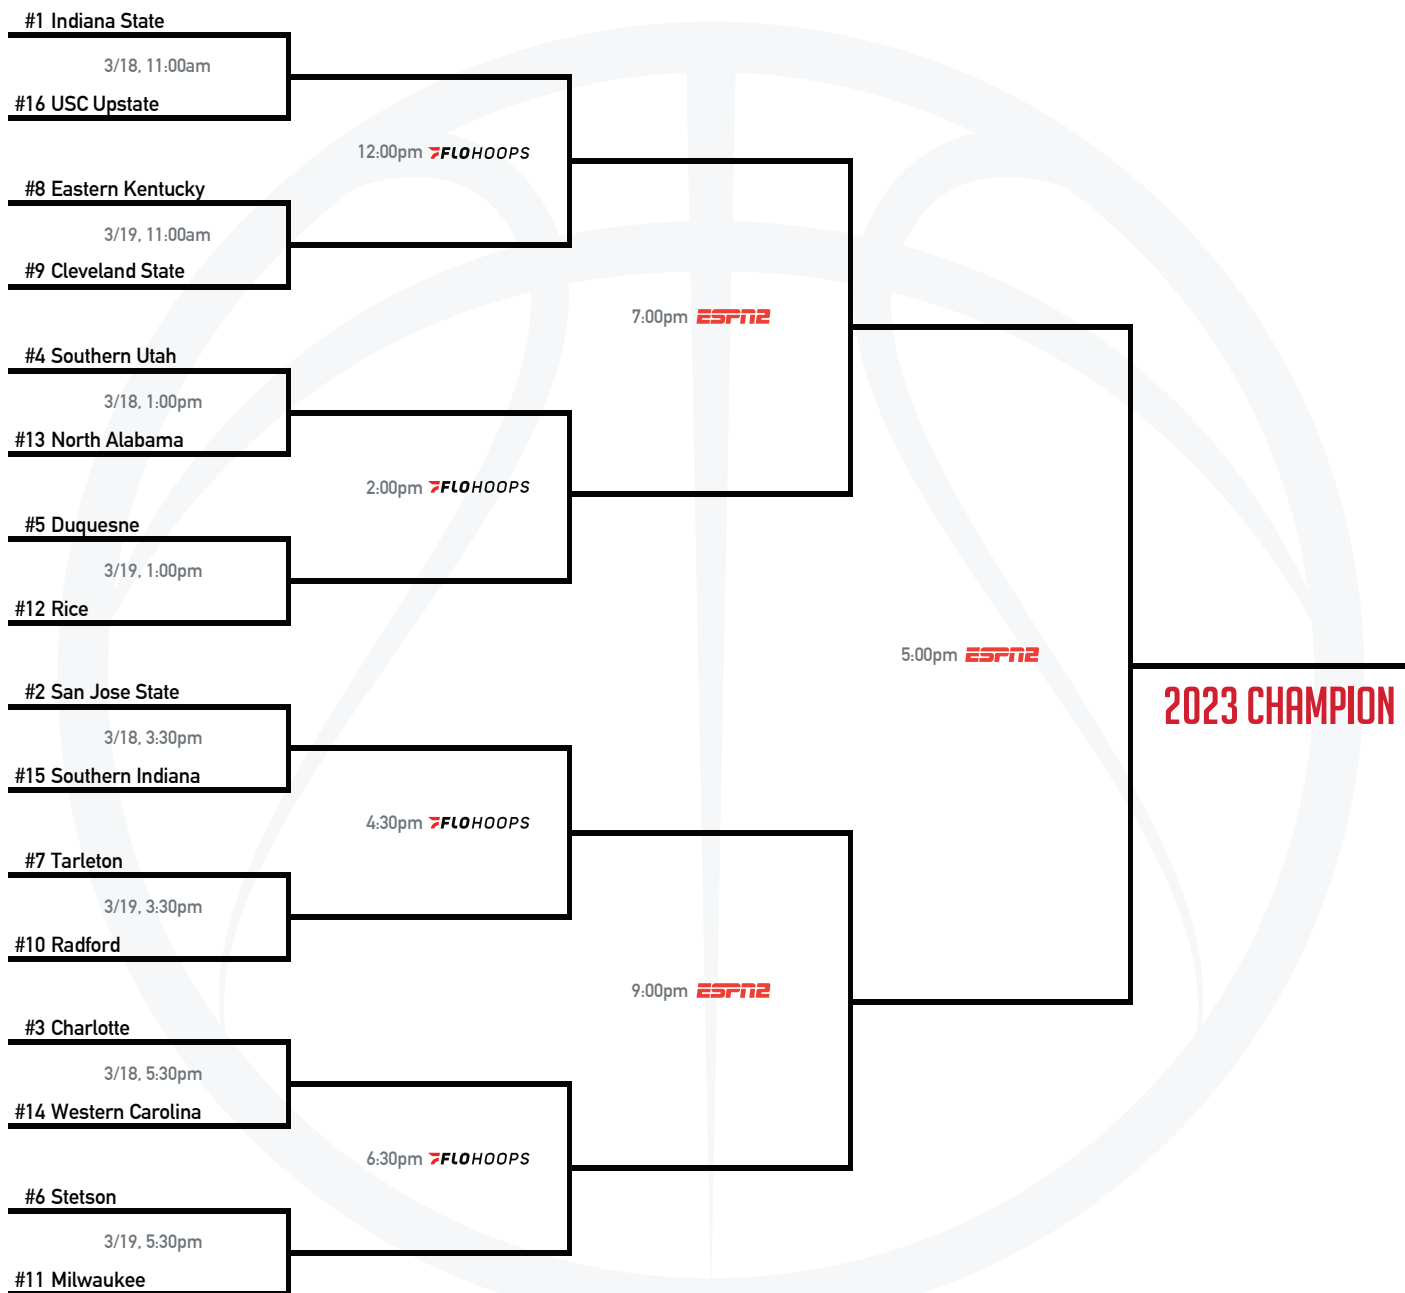

CHAMPIONSHIP

MARCH 22

(ALL TIMES EASTERN)

First Round games on **FLOHOOPS**