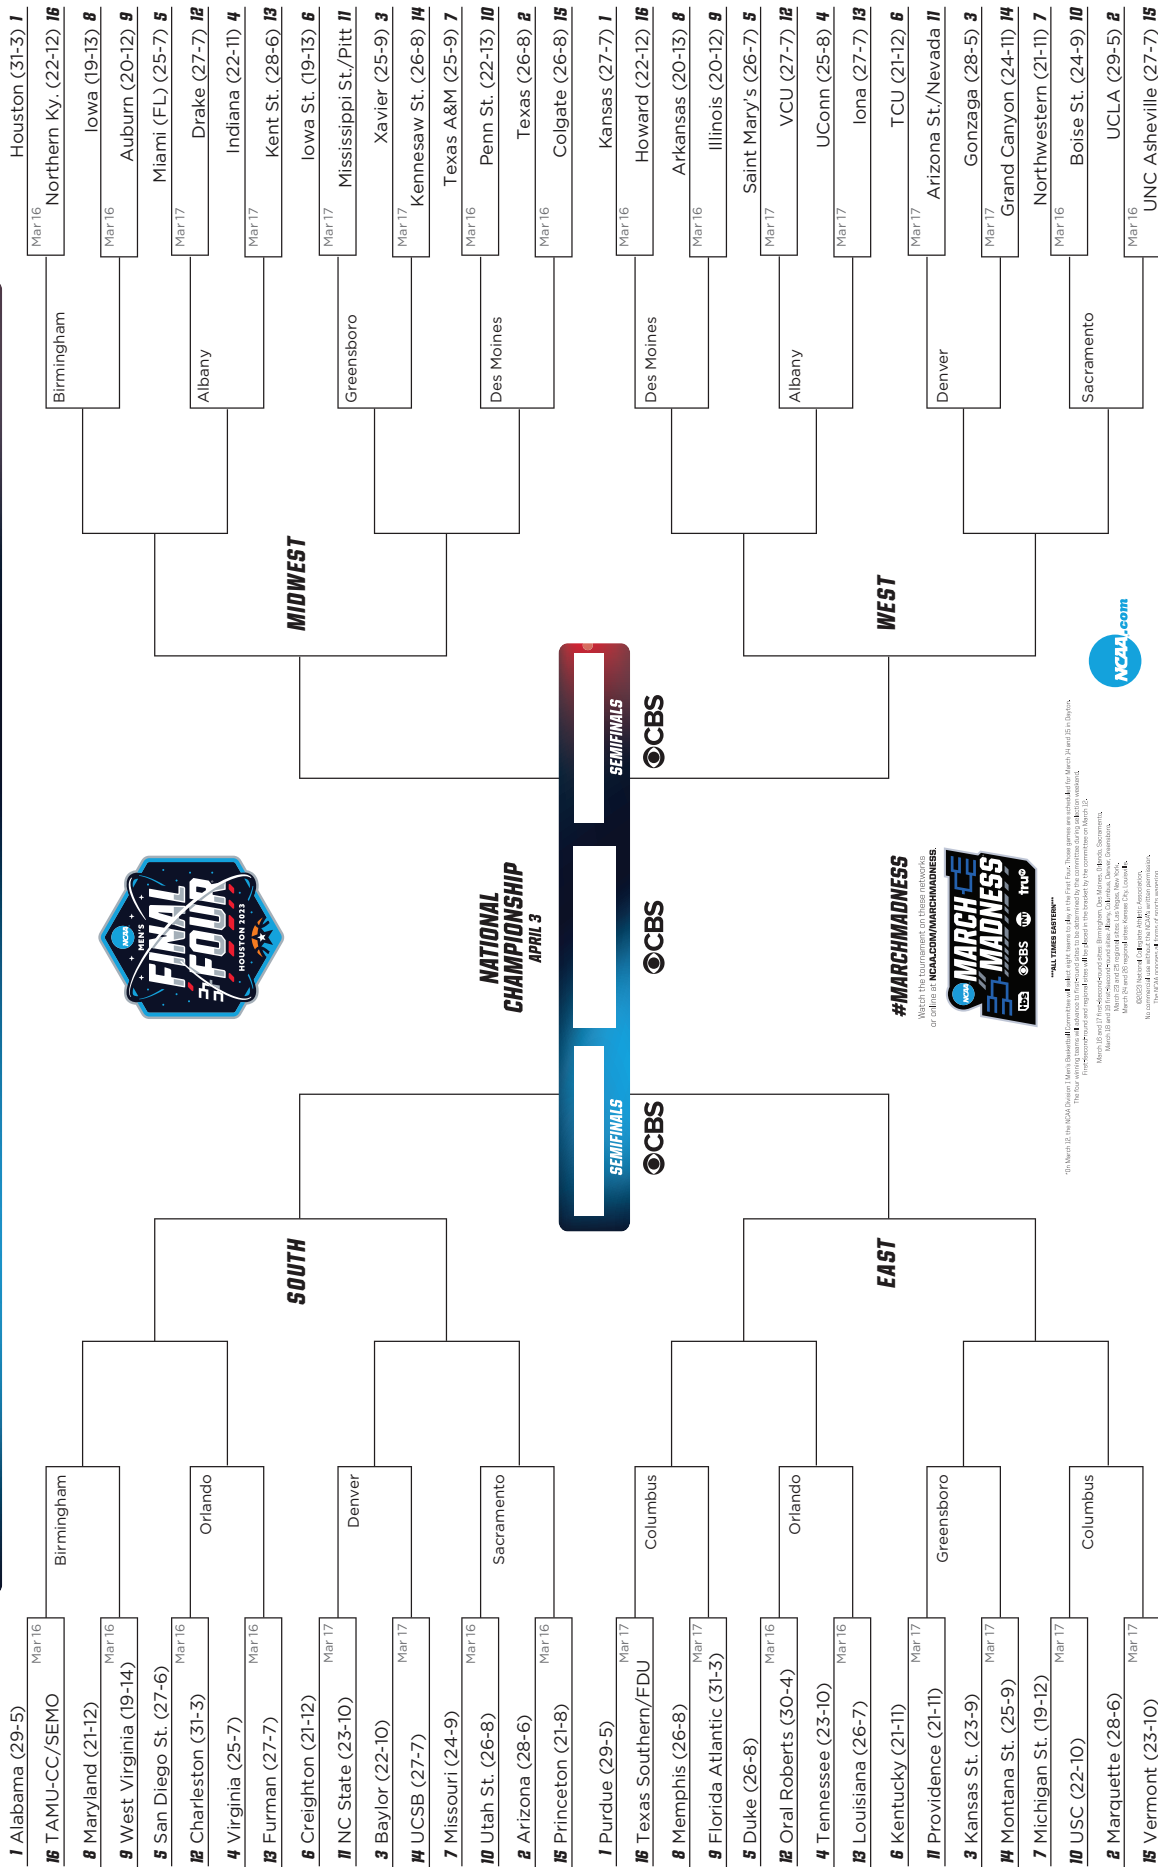

2023 NCAA DIVISION I MEN'S BASKETBALL CHAMPIONSHIP

FIRST ROUND
MARCH 16-17

SECOND ROUND
MARCH 18-19

SWEET 16^{SM}
MARCH 23-24

ELITE 8^{SM}
MARCH 25-26

NATIONAL SEMIFINALS
APRIL 1

NATIONAL SEMIFINALS
APRIL 1

ELITE 8^{SM}
MARCH 25-26

SWEET 16^{SM}
MARCH 23-24

SECOND ROUND
MARCH 18-19

FIRST ROUND
MARCH 16-17

FIRST FOUR^{SM}

NATIONAL CHAMPIONSHIP
APRIL 3

SEMIFINALS

SEMIFINALS

EAST

WEST

MIDWEST

#MARCHMADNESS
Watch it on NCAA.COM/MARCHMADNESS