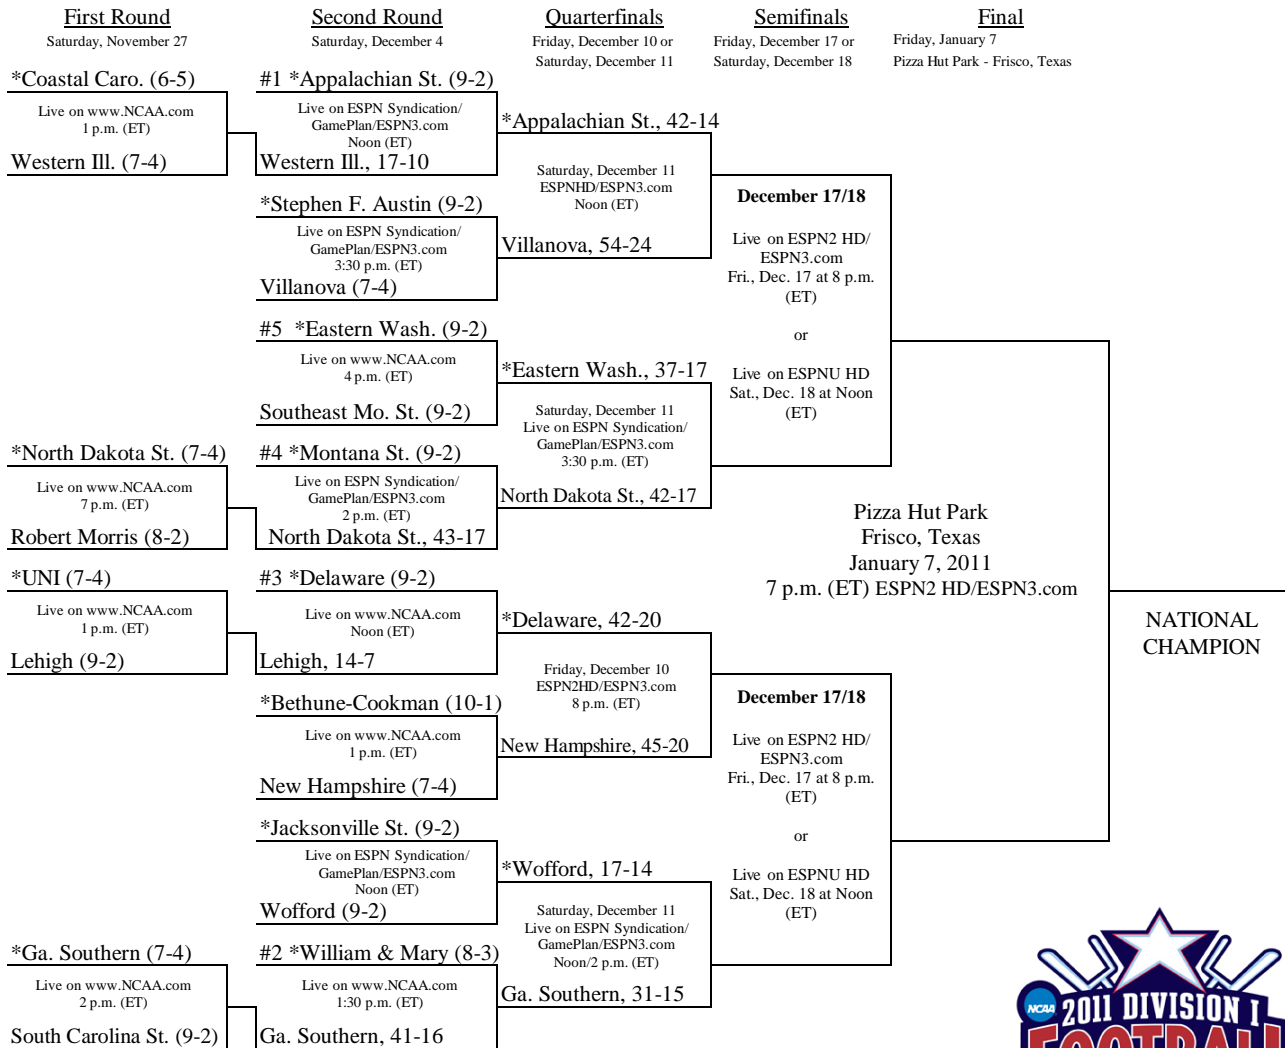

NATIONAL CHAMPION

***Denotes host institution.**
 All four first round games will be broadcast on www.NCAA.com.
 Four of eight second round games will be broadcast on ESPN Syndication/GamePlan/ESPN3.com. The four games not selected by ESPN Syndication/GamePlan/ESPN3.com will be broadcast on www.NCAA.com.
 One QF will be 12/10 on ESPN2 HD/ESPN3.com; one QF will be 12/11 on ESPN HD/ESPN3.com; the other two QFs will be broadcast on ESPN Syndication/GamePlan/ESPN3.com.
 Refer to www.NCAA.com/broadcast for more information.