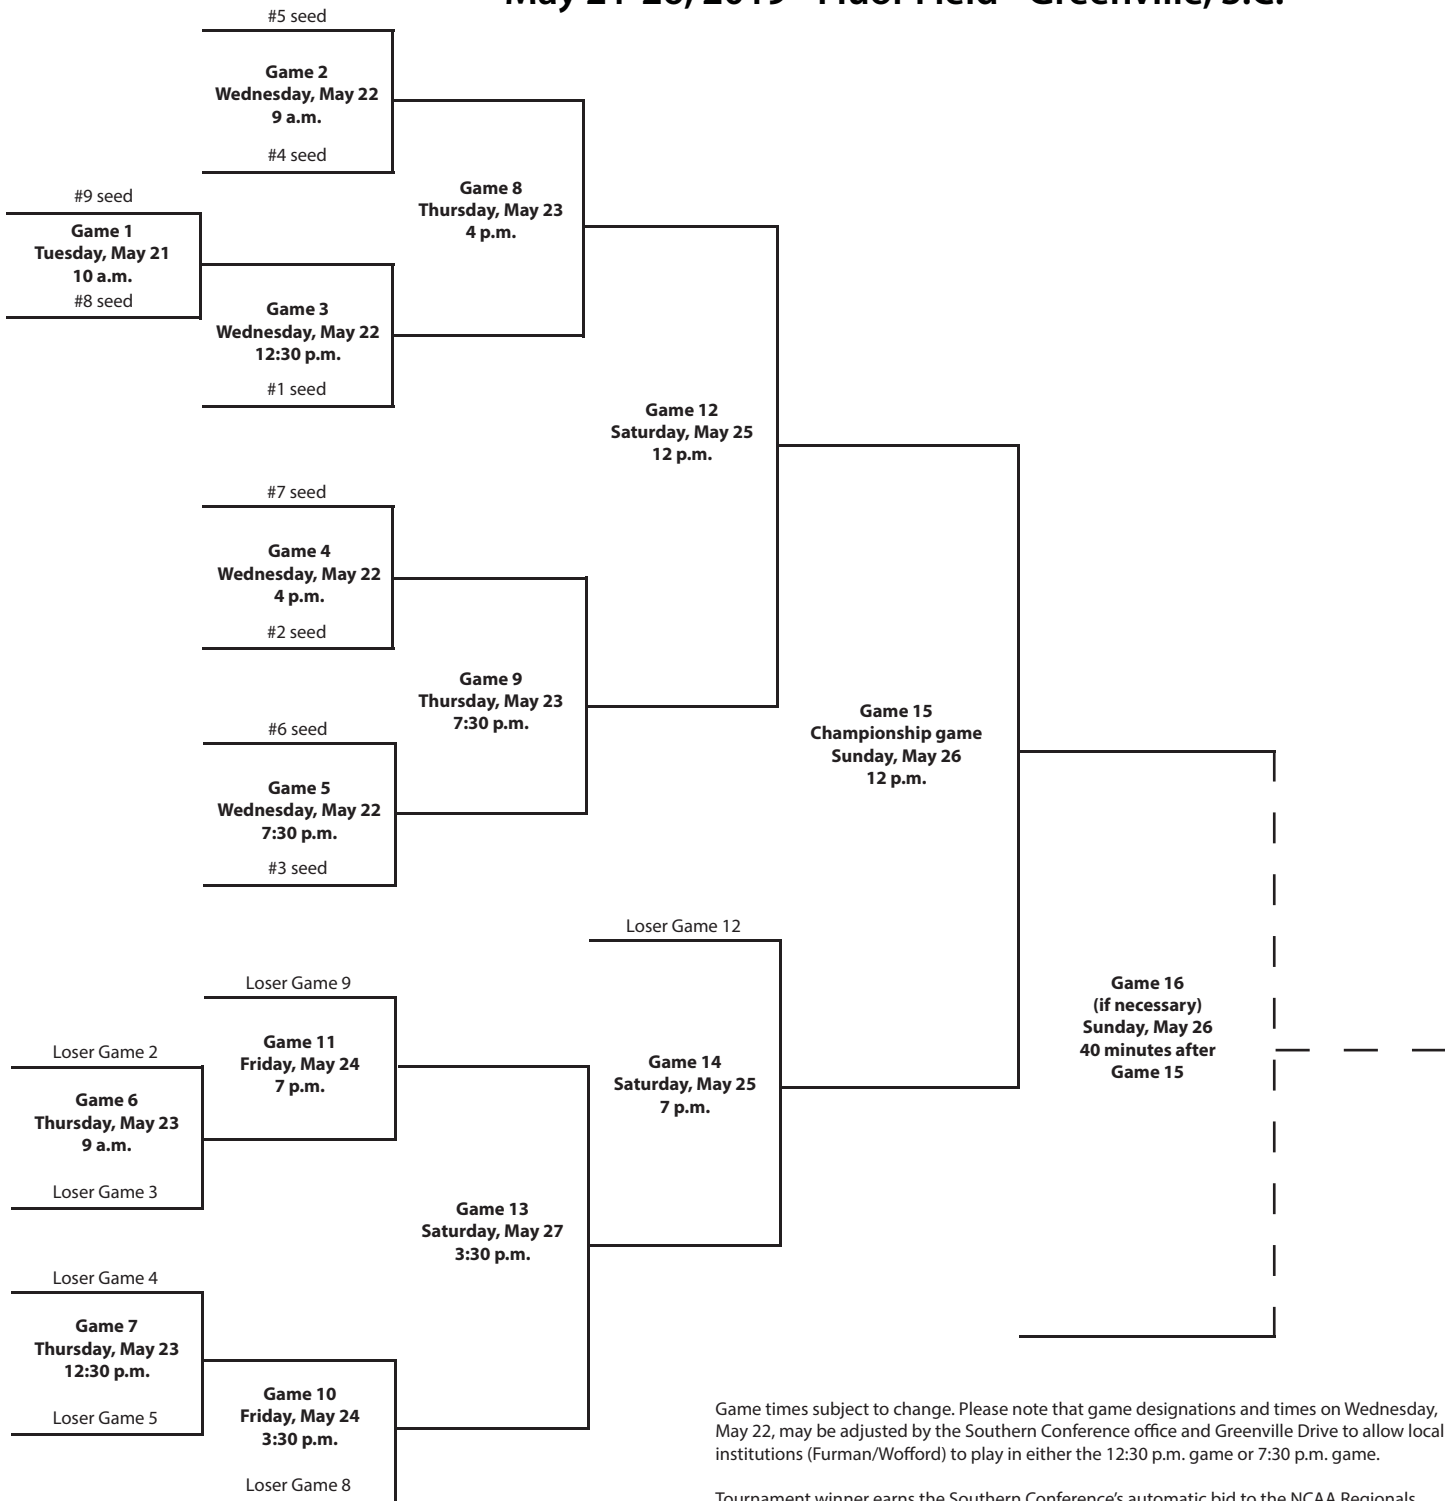

Southern Conference Baseball Championship

presented by Holston Gases

May 21-26, 2019 • Fluor Field • Greenville, S.C.