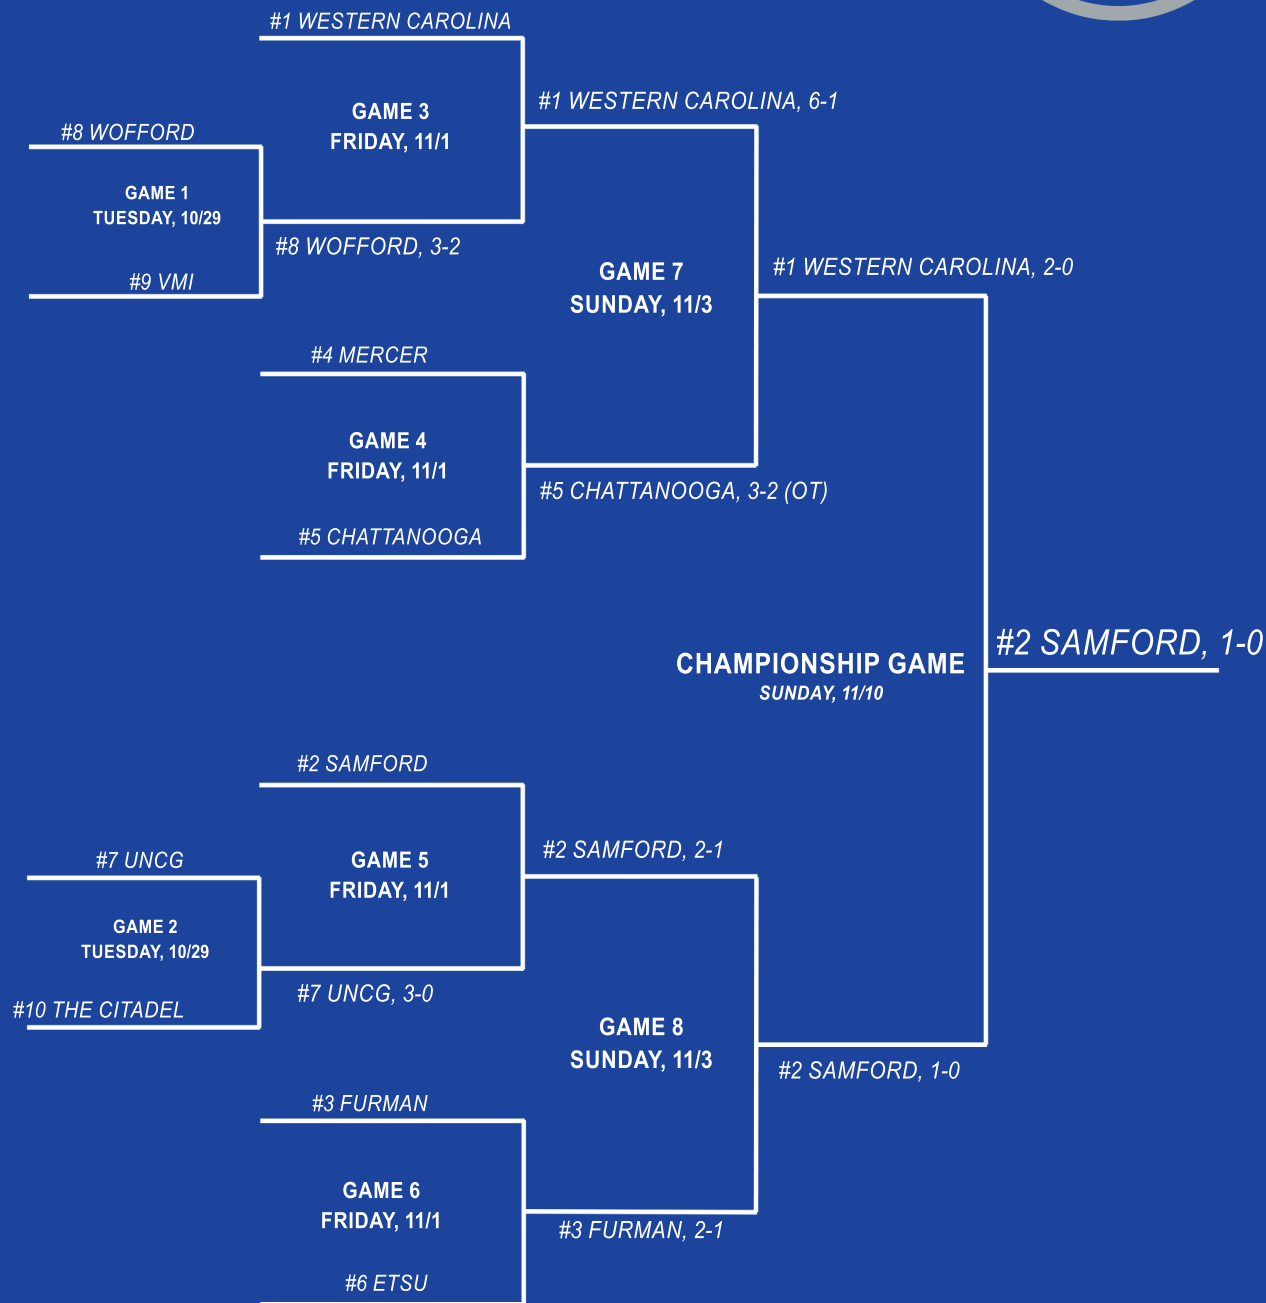

2024 WOMEN'S SOCCER CHAMPIONSHIP

OCTOBER 29 - NOVEMBER 9 OR 10 • CAMPUS SITES