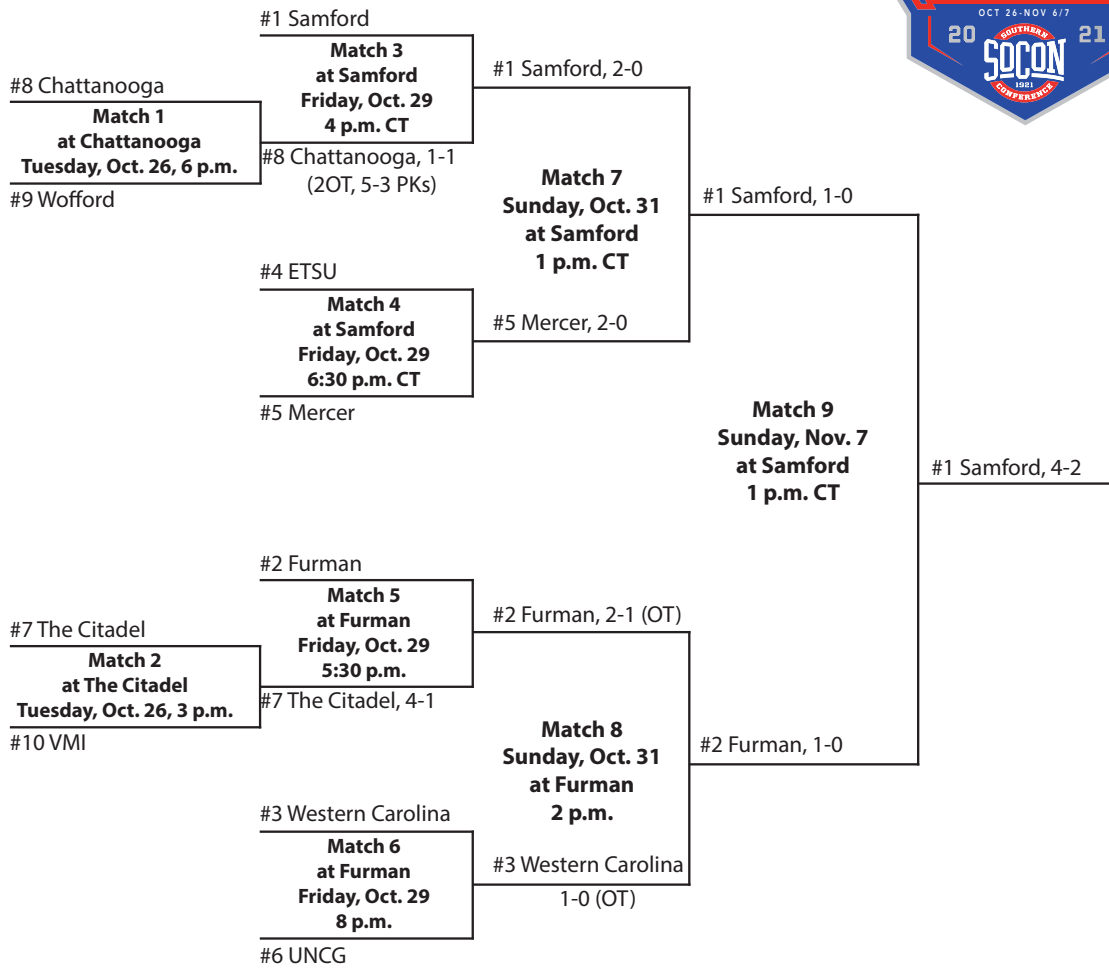

SOUTHERN CONFERENCE WOMEN'S SOCCER CHAMPIONSHIP

Campus Sites / Oct 26-Nov. 7, 2021

Note: All times Eastern unless otherwise noted.