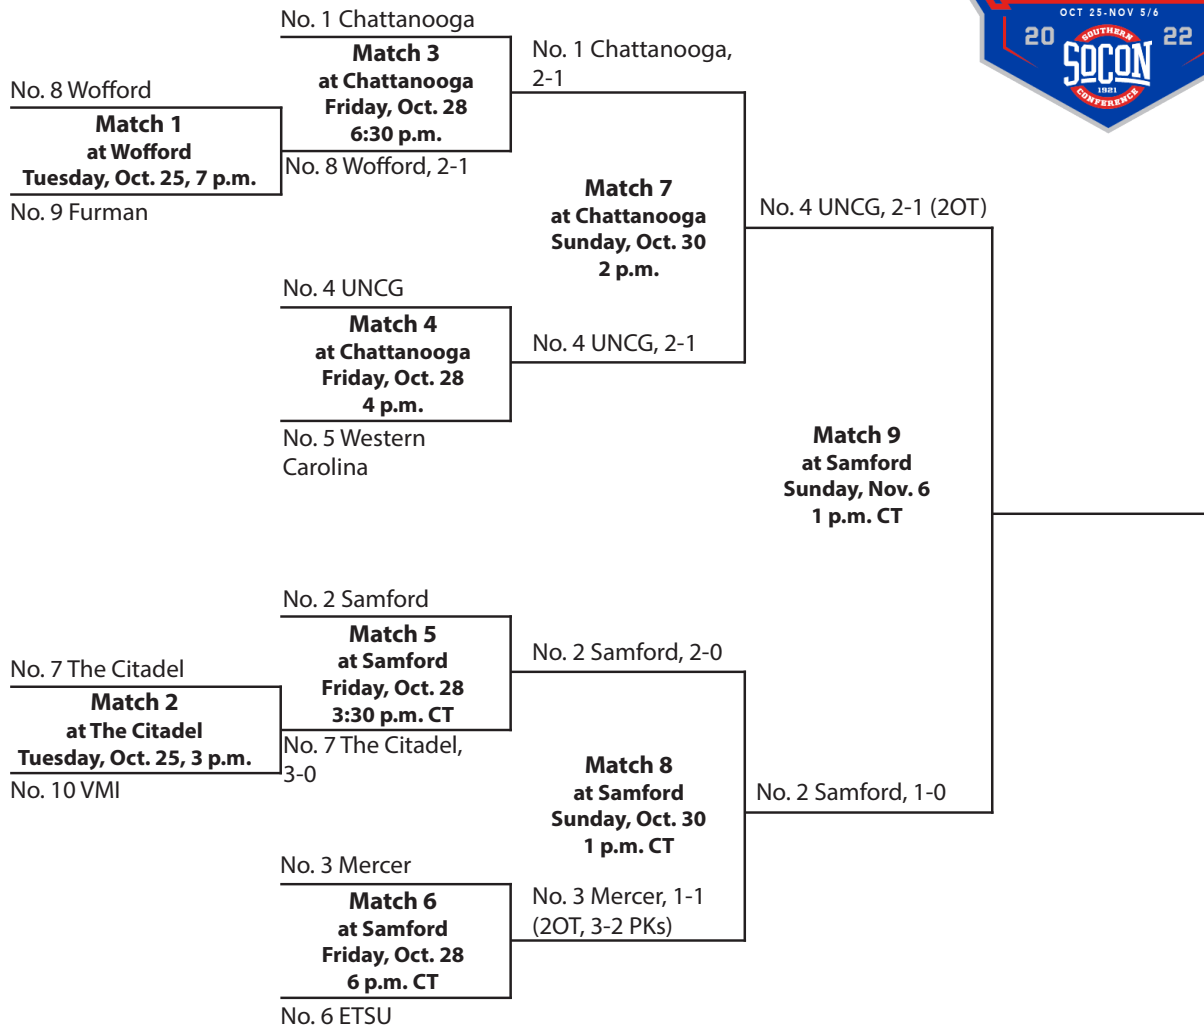

SOUTHERN CONFERENCE WOMEN'S SOCCER CHAMPIONSHIP

Campus sites / Oct 25-Nov. 5/6, 2022

Note: All times Eastern unless otherwise noted.