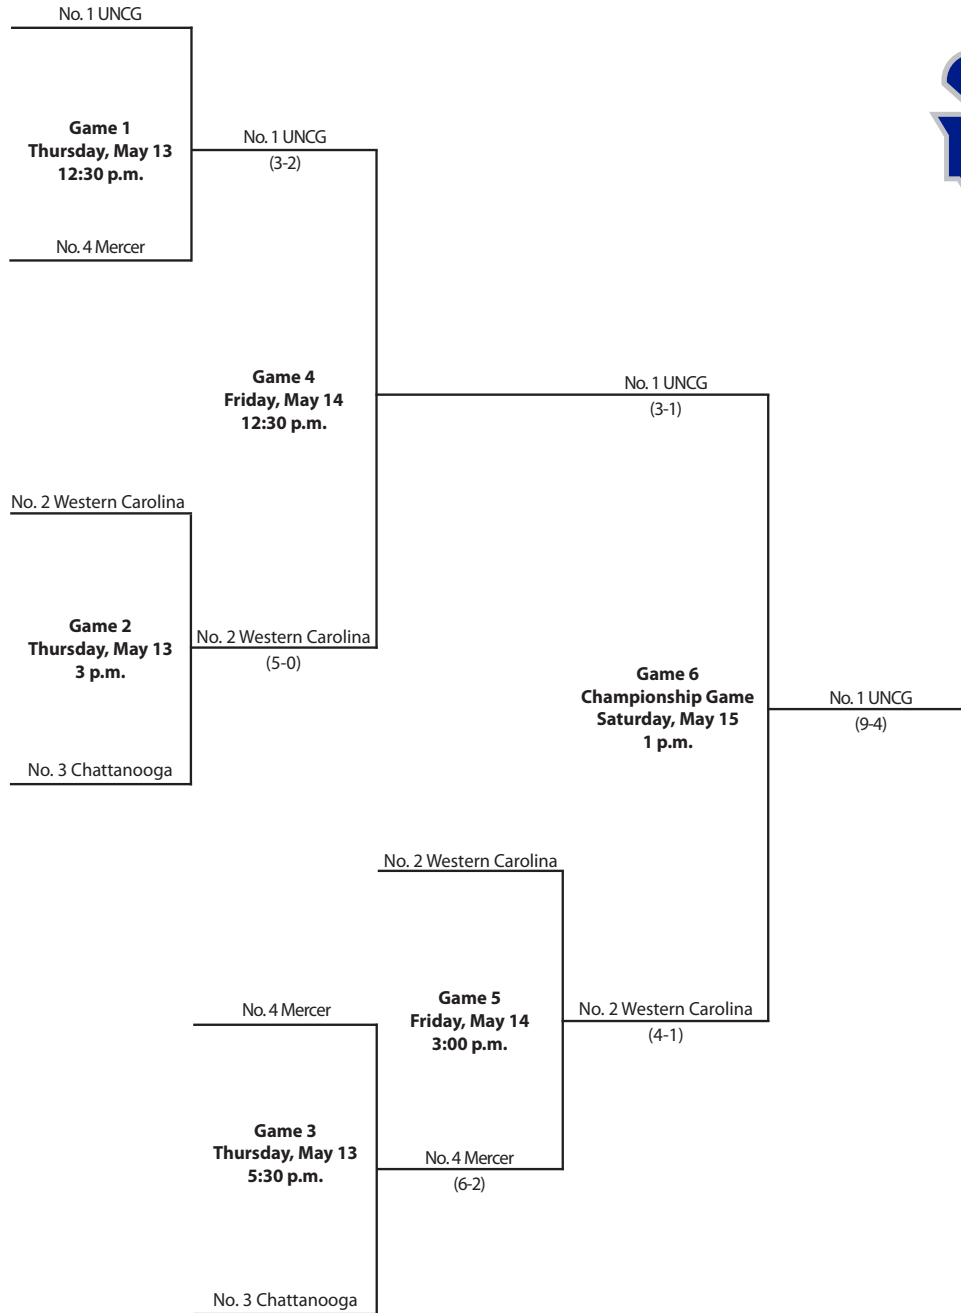

SOUTHERN CONFERENCE SOFTBALL CHAMPIONSHIP

Hosted by UNCG / Greensboro, N.C. / UNCG Softball Stadium / May 13-15, 2021

Note: All times Eastern.