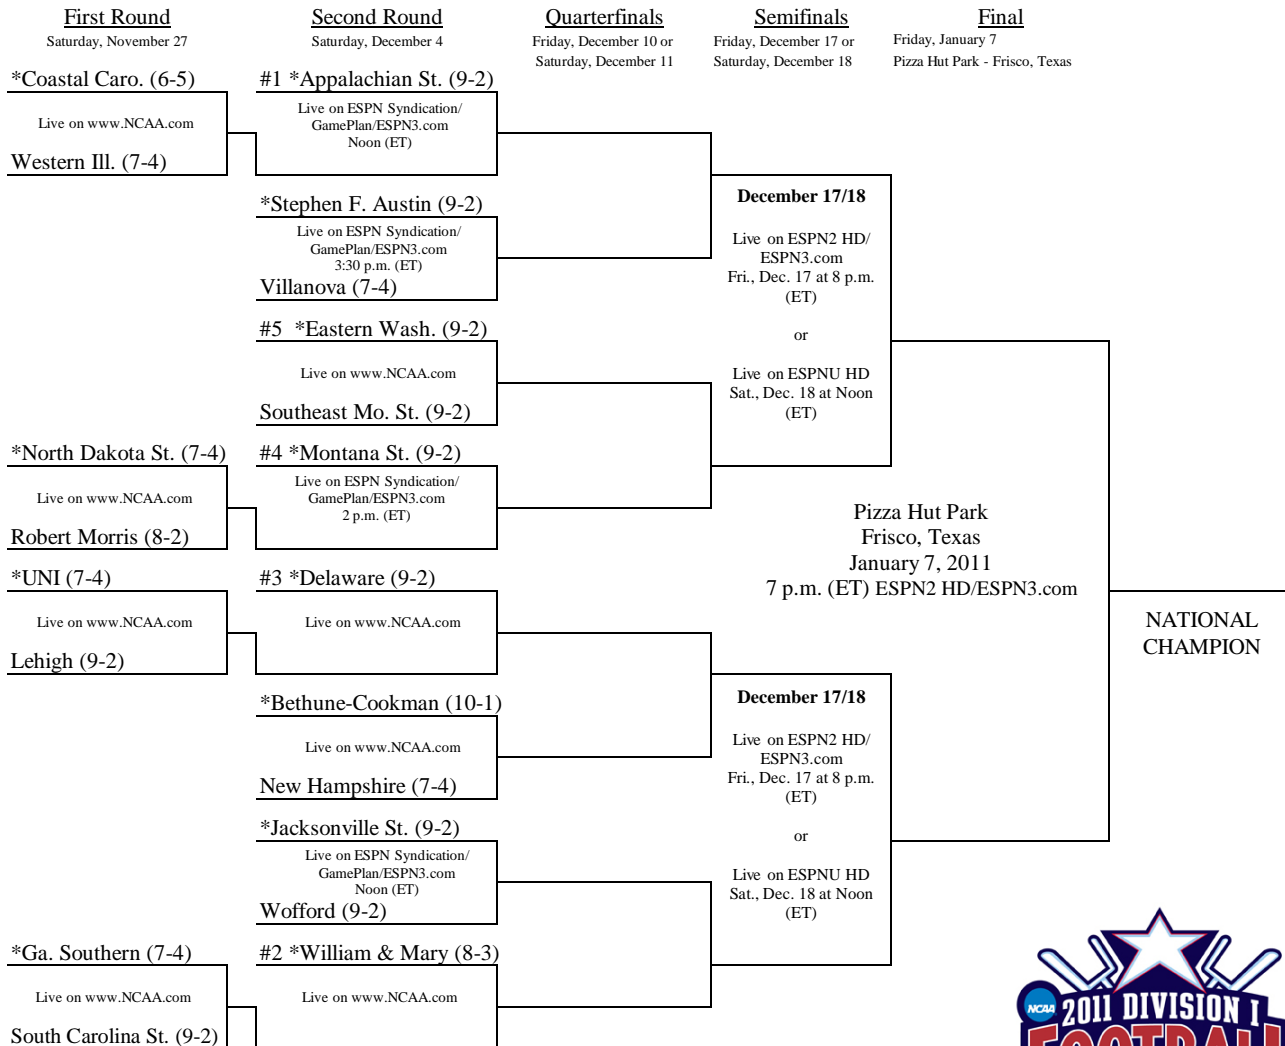

Special Teams

Cameron Yaw, *Samford, So., PK*
4-4 on FGs vs. The Citadel

2010 NCAA Division I

Football Championship

***Denotes host institution.**
 All four first round games will be broadcast on www.NCAA.com.
 Four of eight second round games will be broadcast on ESPN
 Syndication/GamePlan/ESPN3.com. The four games not selected
 by ESPN Syndication/GamePlan/ESPN3.com will be broadcast on
 www.NCAA.com.
 One QF will be 12/10 on ESPN2 HD/ESPN3.com; one QF will be
 12/11 on ESPN HD/ESPN3.com; the other two QFs will be
 broadcast on ESPN Syndication/GamePlan/ESPN3.com.
 Refer to www.NCAA.com/broadcast for more information.