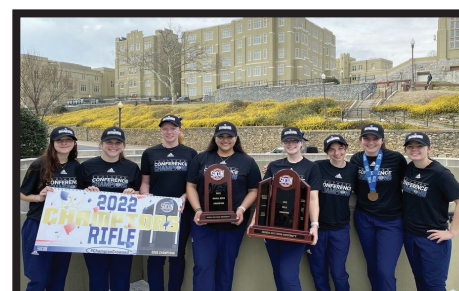

March 4-5 (Saturday-Sunday)

Charleston, S.C. (Inouye Marksmanship Center)

SoCON RIFLE CHAMPIONSHIP

March 4-5, 2023
Charleston, S.C.
Inouye Marksmanship Center

The 2022-23 championship will take place March 4-5, 2023, hosted at The Citadel's Inouye Marksmanship Center.

In 2021-22, Georgia Southern won the Southern Conference Rifle Championship title, the first in program history. The Eagles posted a tournament-record aggregate score of 4,603, with 2,266 in smallbore and 2,337 in air rifle.

Former Georgia Southern head coach Sandra Worman was named the 2021-22 Coach of the Year. Georgia Southern's Erin Ballard was named Smallbore Athlete of the Year, while Georgia Southern's Ashley Judson was named Air Rifle Athlete of the Year. The Citadel's James Hart was named Freshman of the Year.