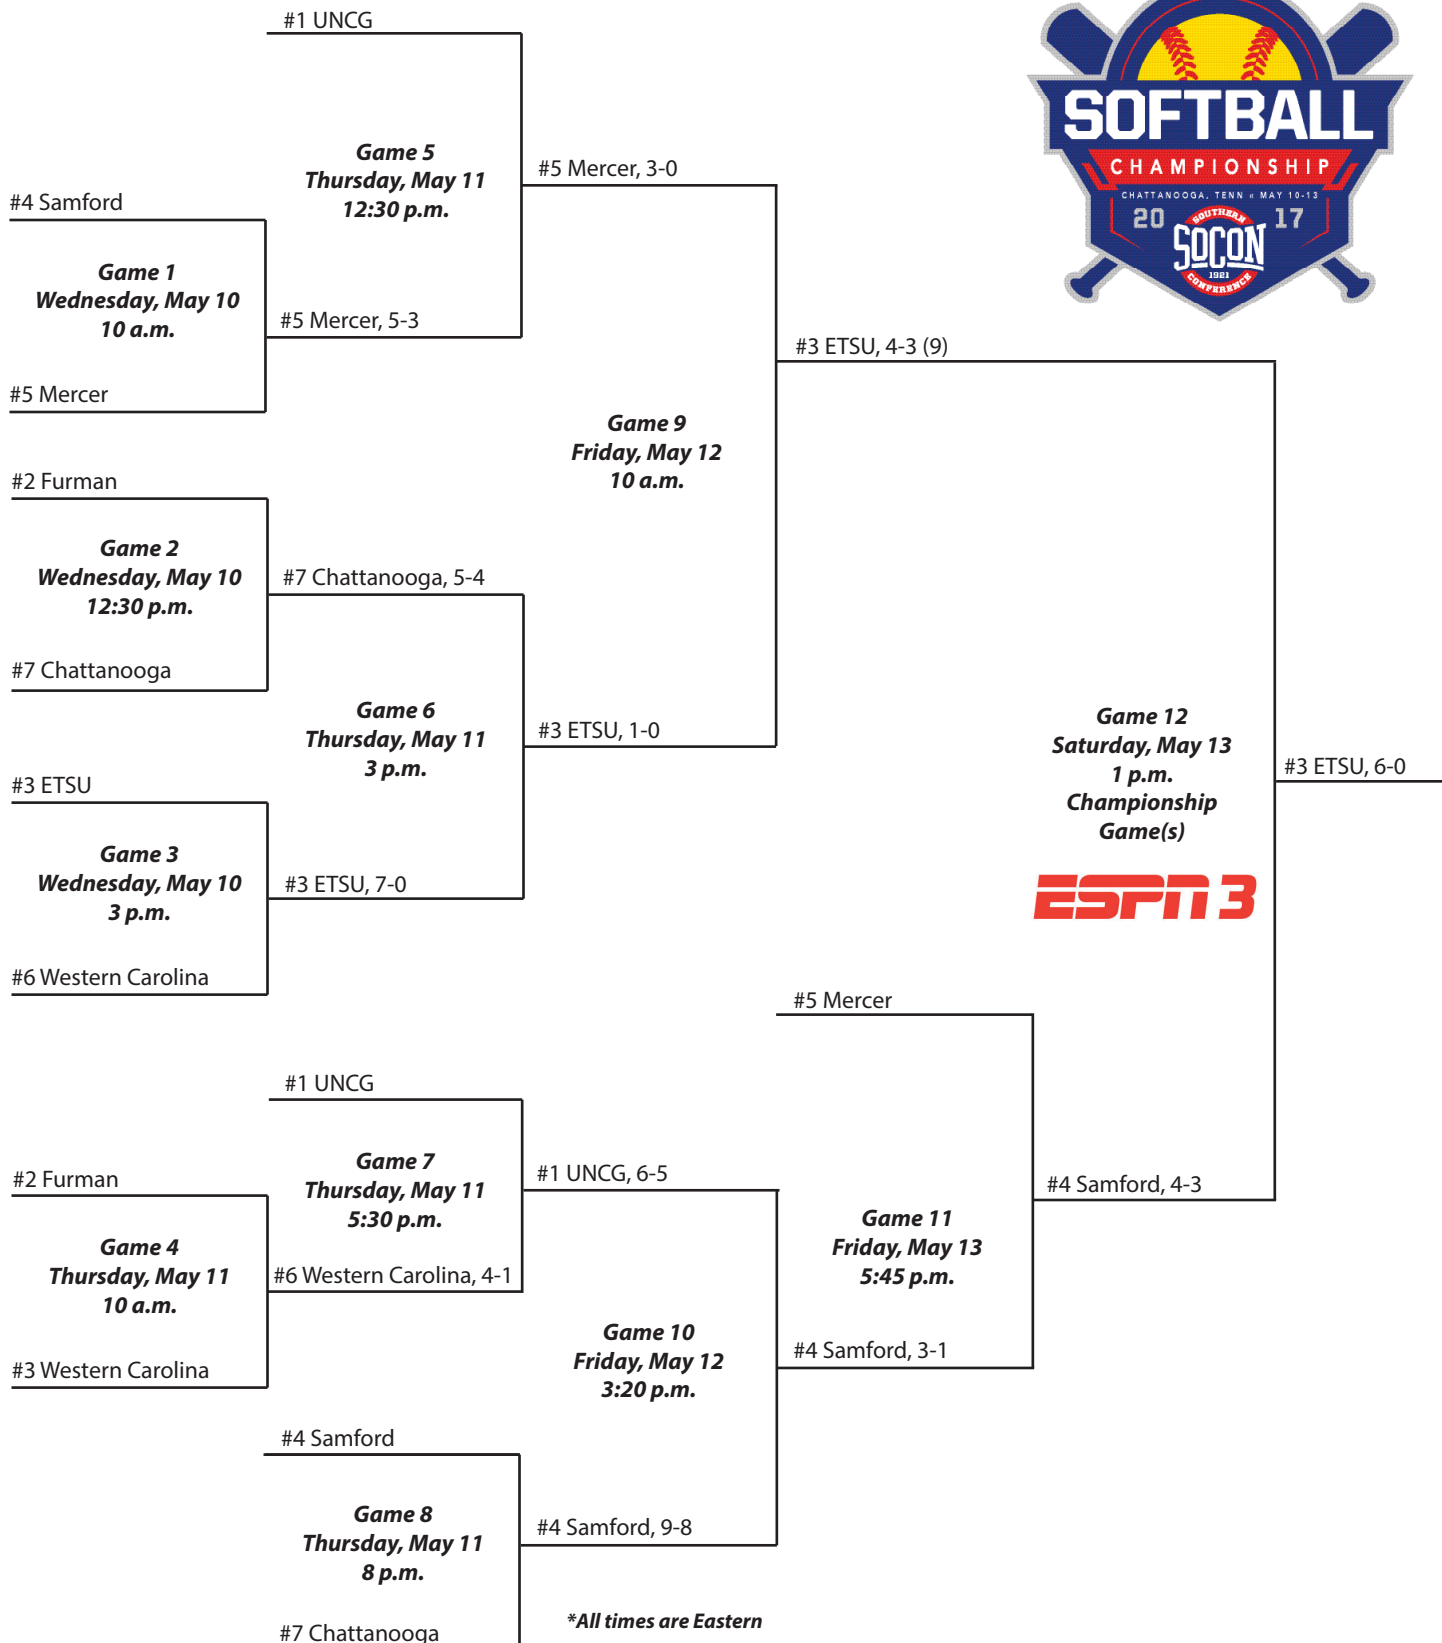

2017 Championship

Frost Stadium • Chattanooga, Tenn.

*All times are Eastern

*If-necessary Game 13 was not needed