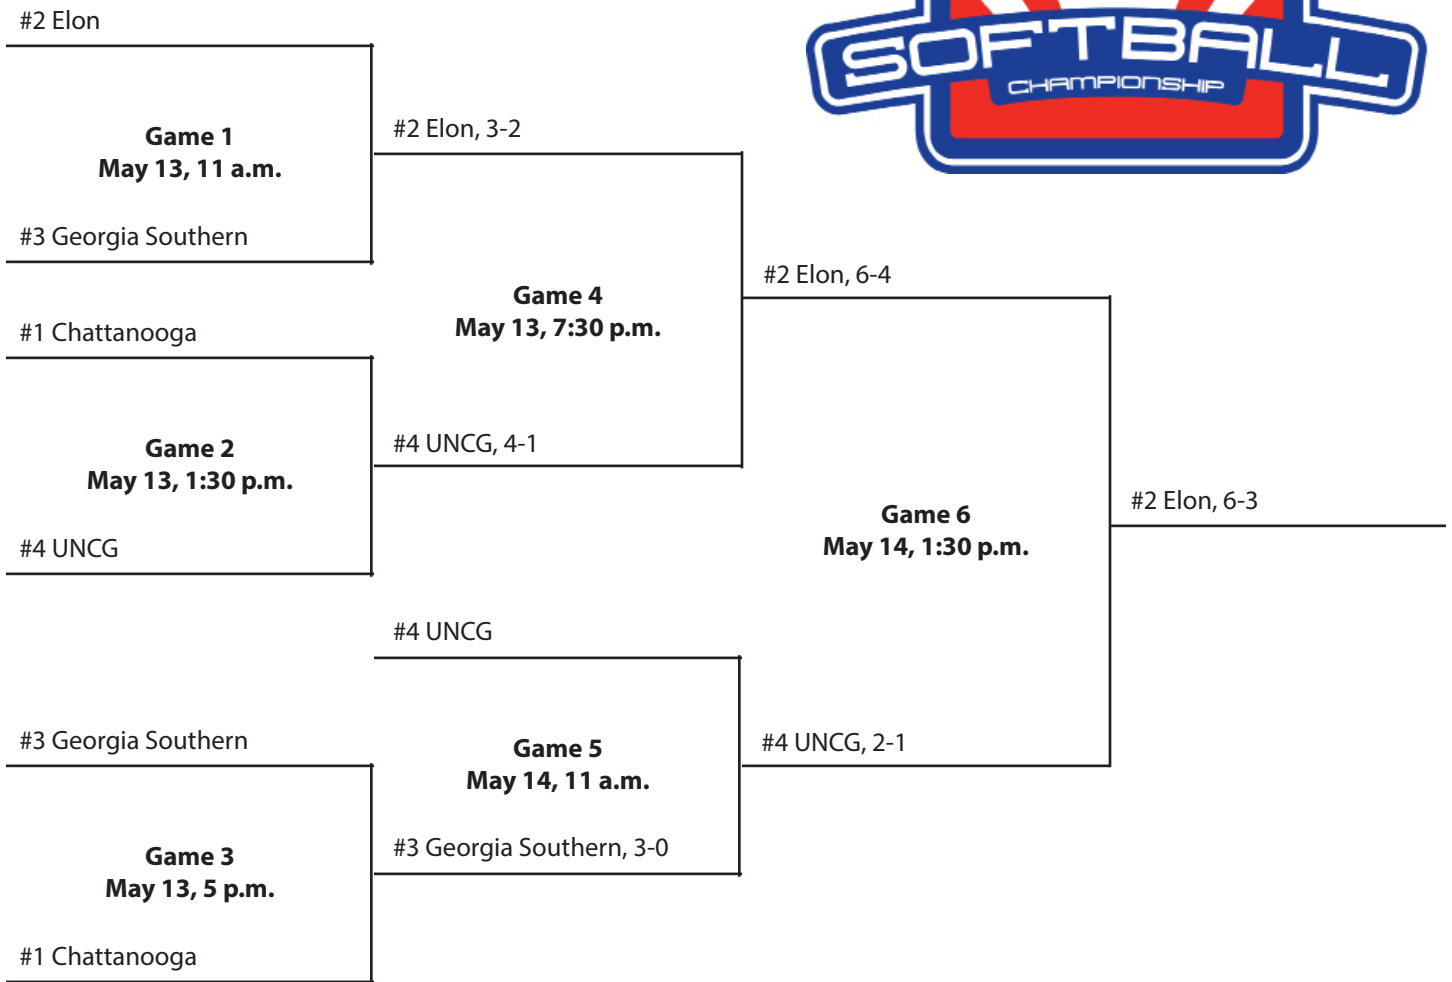

2010 Championship

Jim Frost Softball Complex • Chattanooga, Tenn.