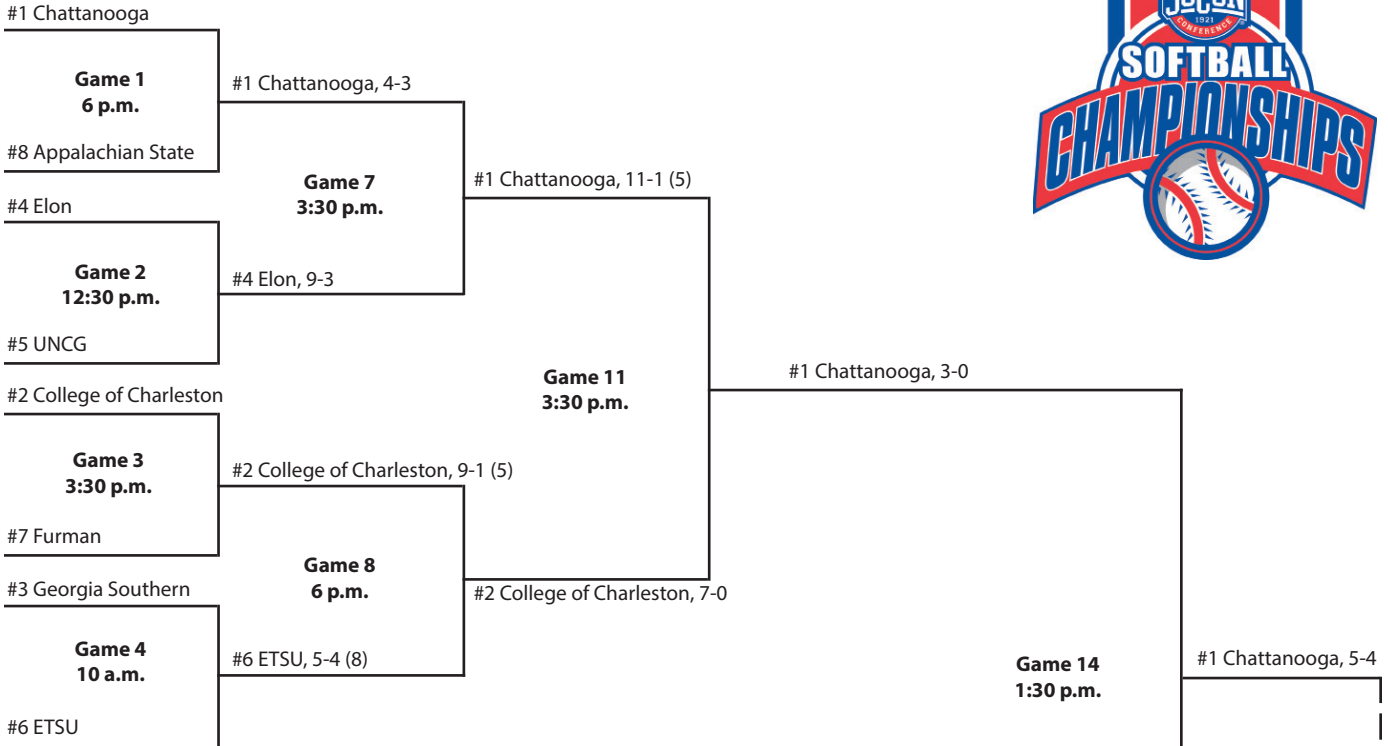

2004 Championship

Jim Frost Stadium • Chattanooga, Tenn.

May 13

May 14

May 15

May 16