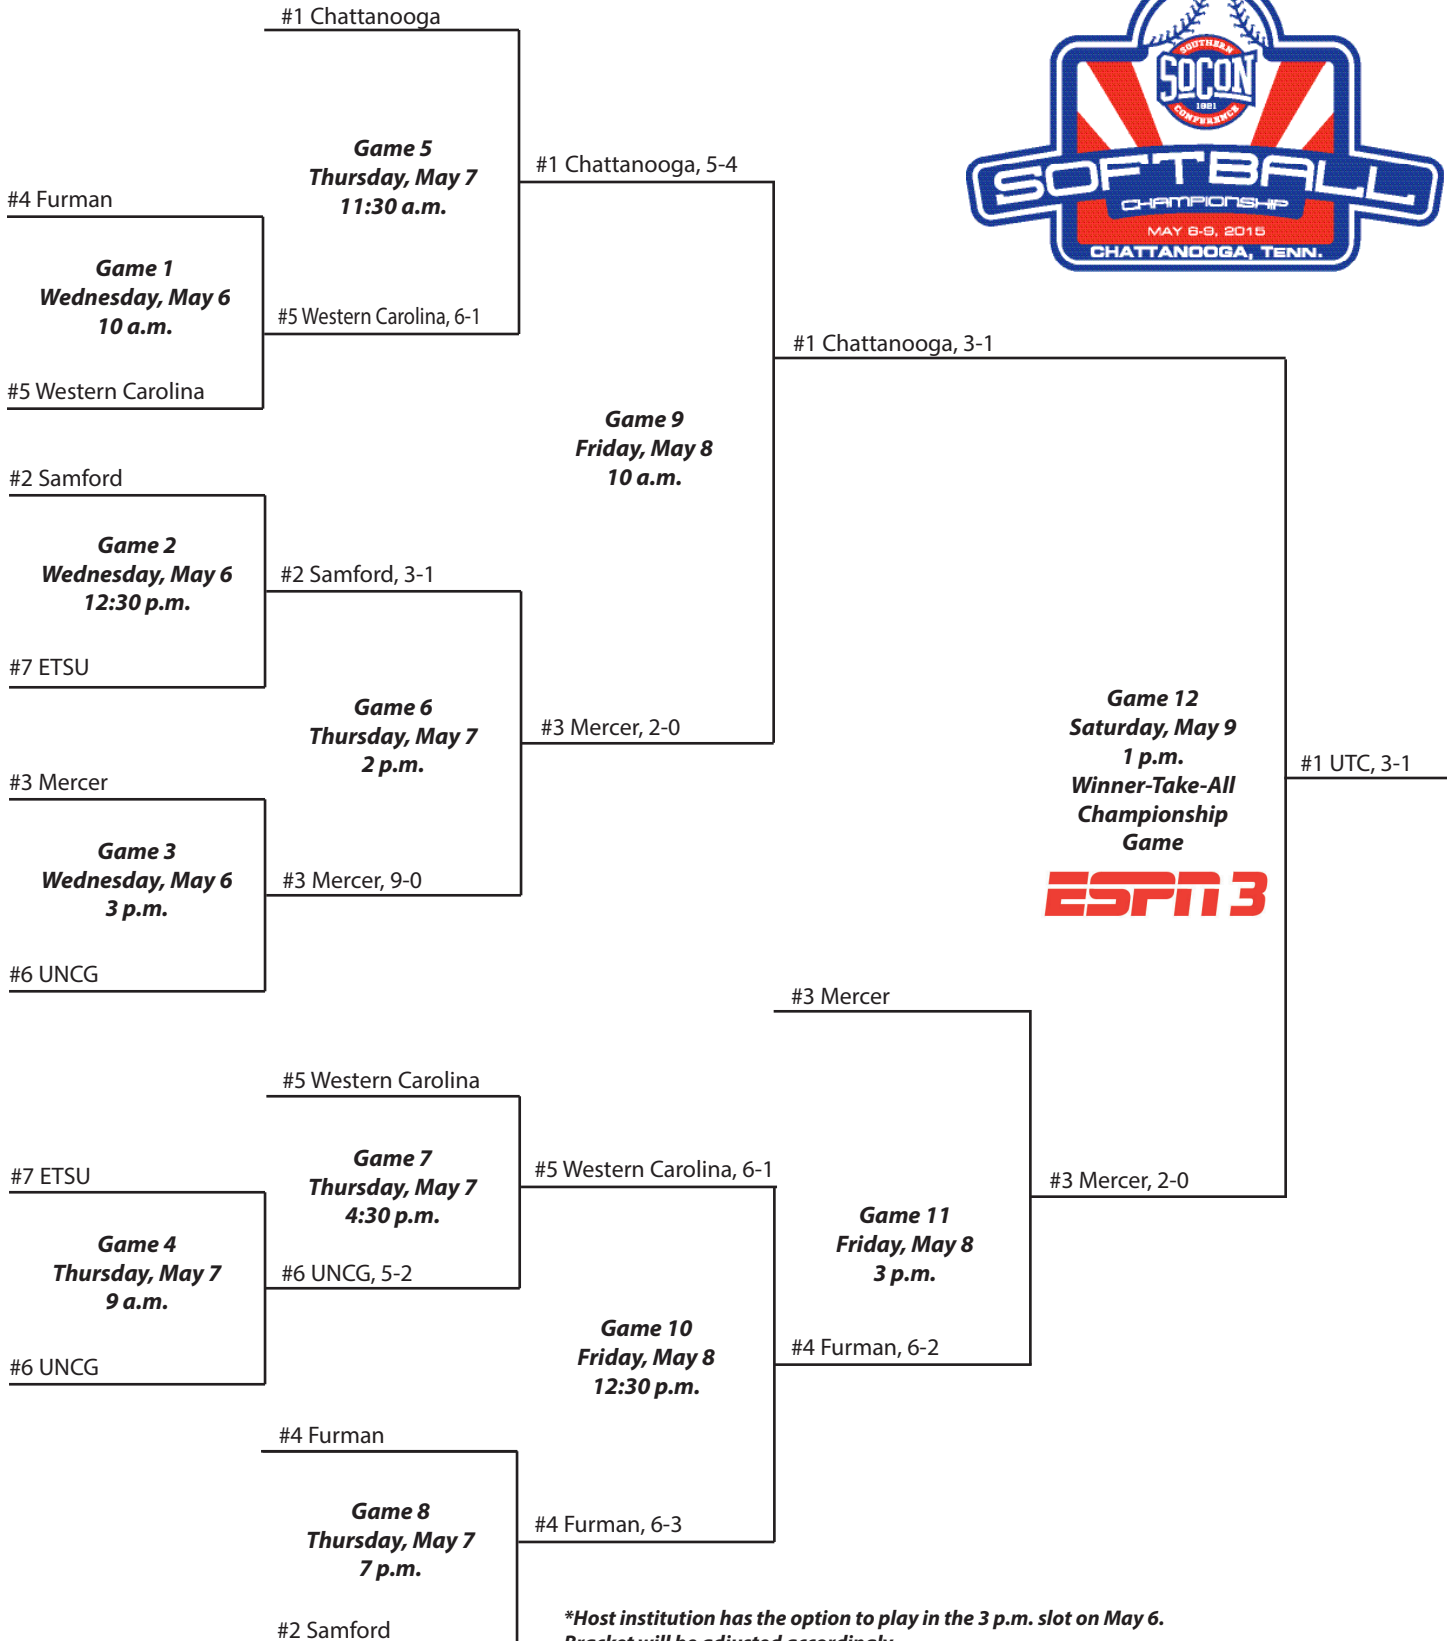

2015 Championship

Jim Frost Softball Complex • Chattanooga, Tenn.

*Host institution has the option to play in the 3 p.m. slot on May 6. Bracket will be adjusted accordingly.

*All times are Eastern