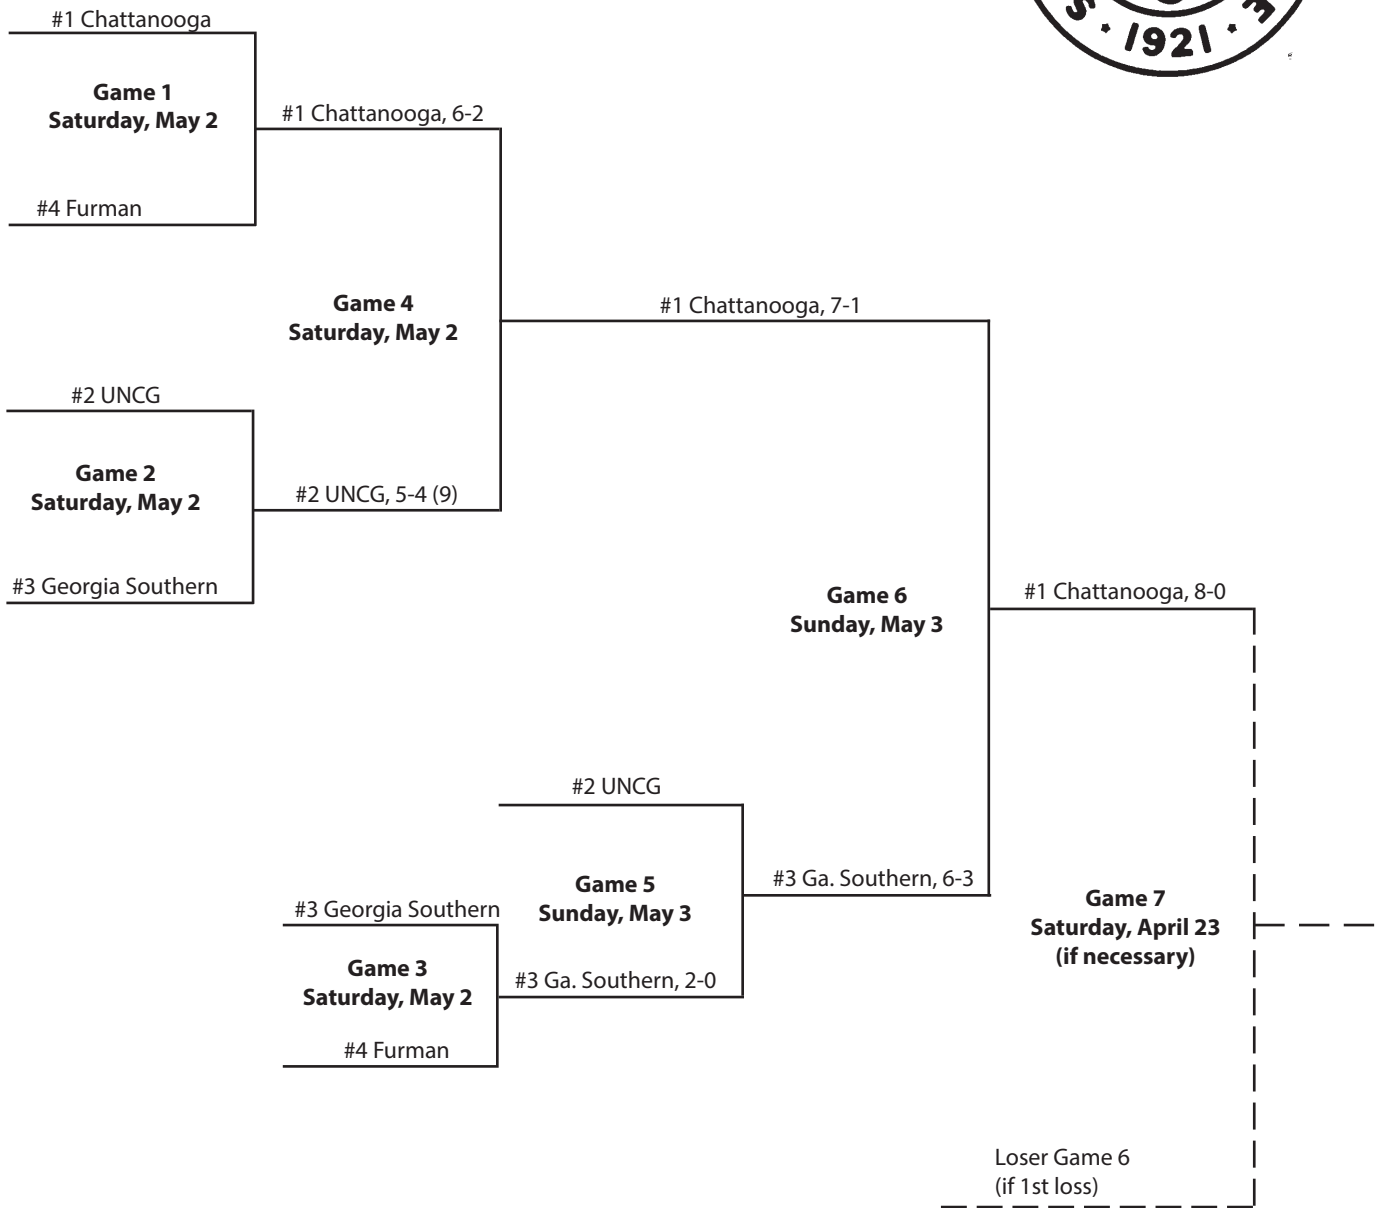

1998 Championship

Chattanooga, Tenn.