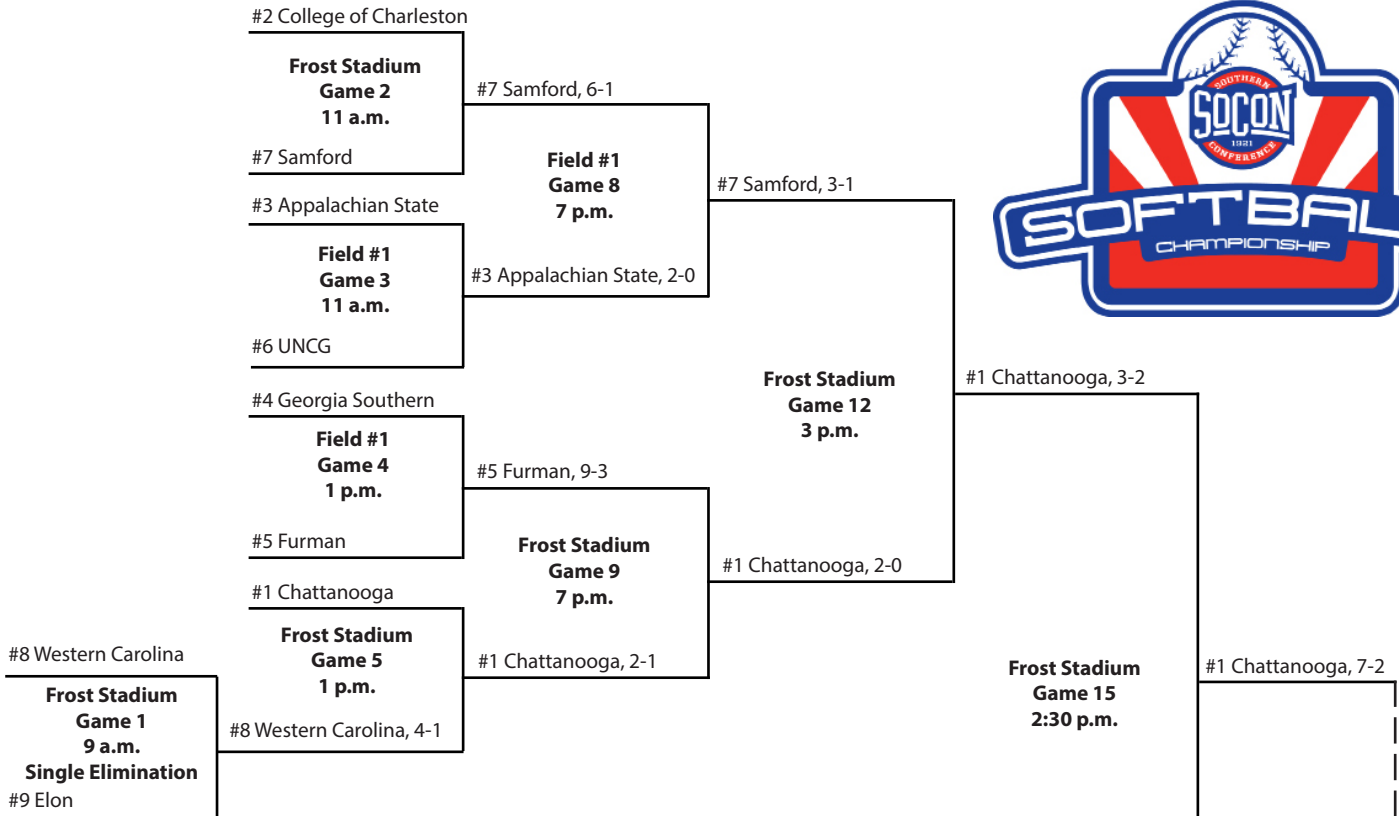

2009 Championship

Jim Frost Softball Complex • Chattanooga, Tenn.

May 7

May 7

May 8

May 9

May 7

May 8

May 9