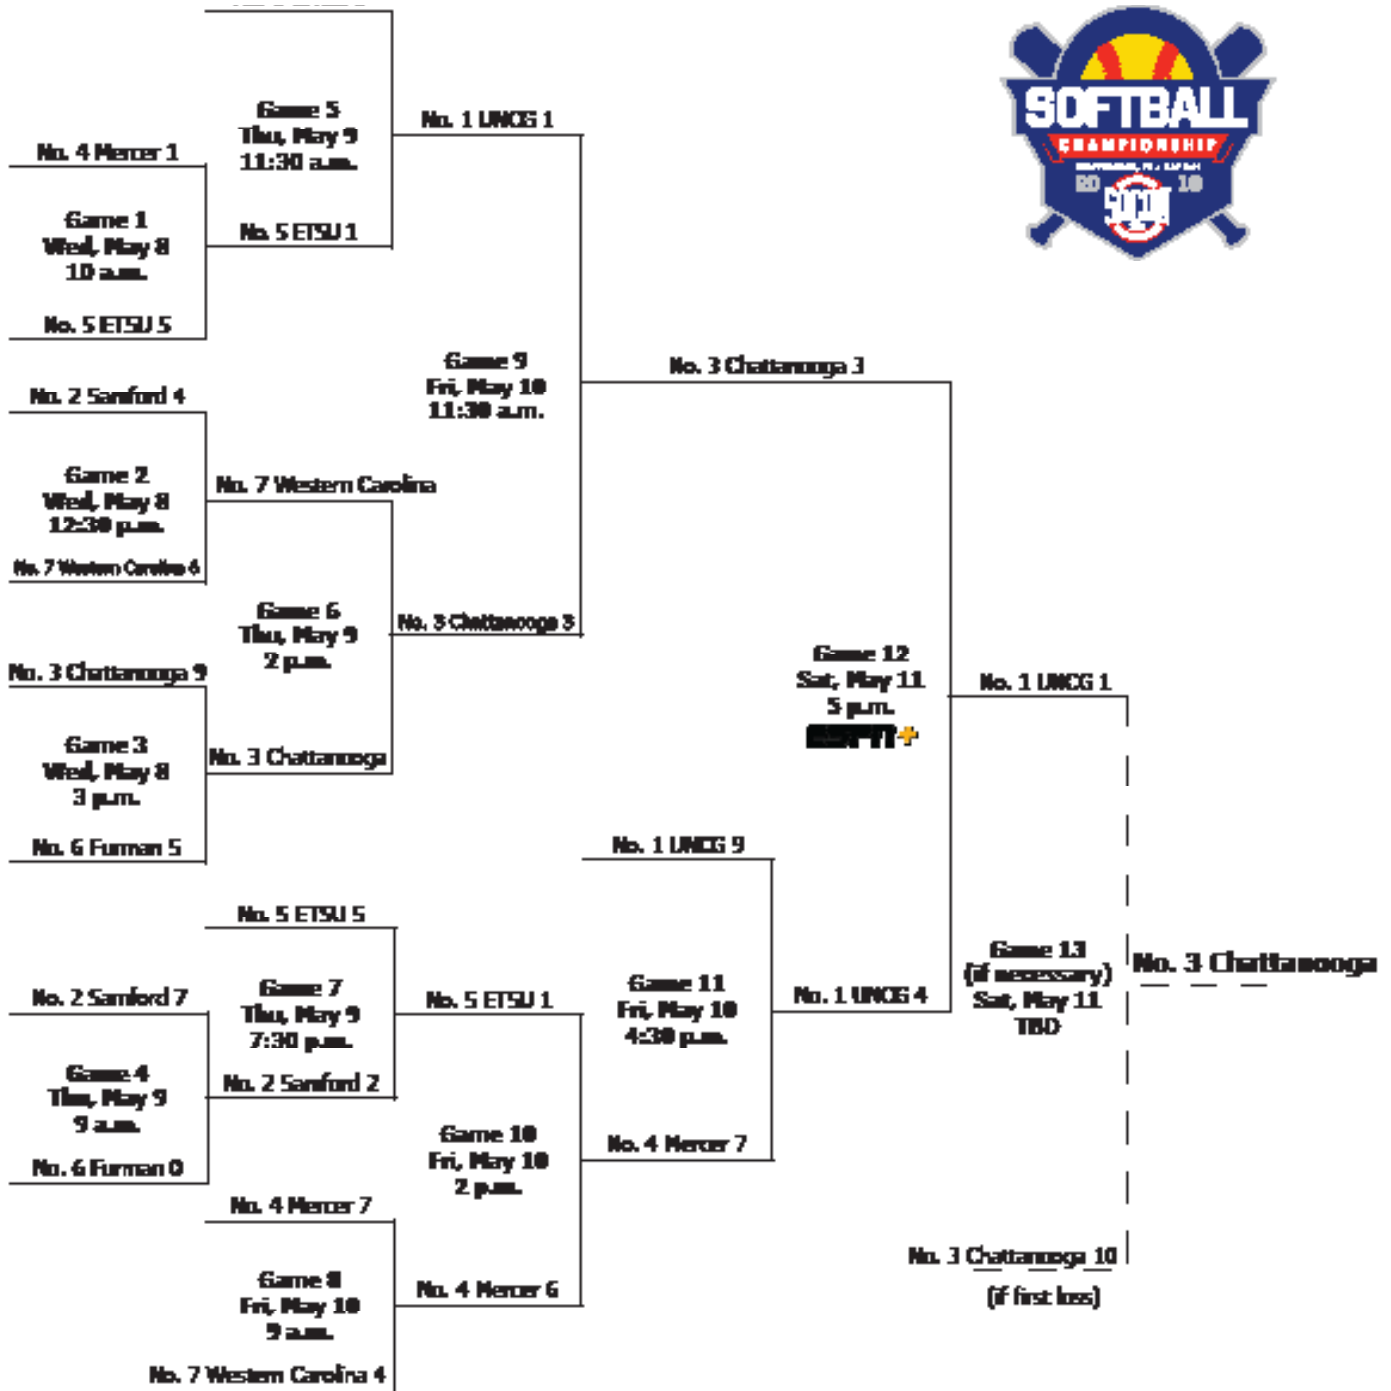

2019 Championship

Frost Stadium • Chattanooga, Tenn.