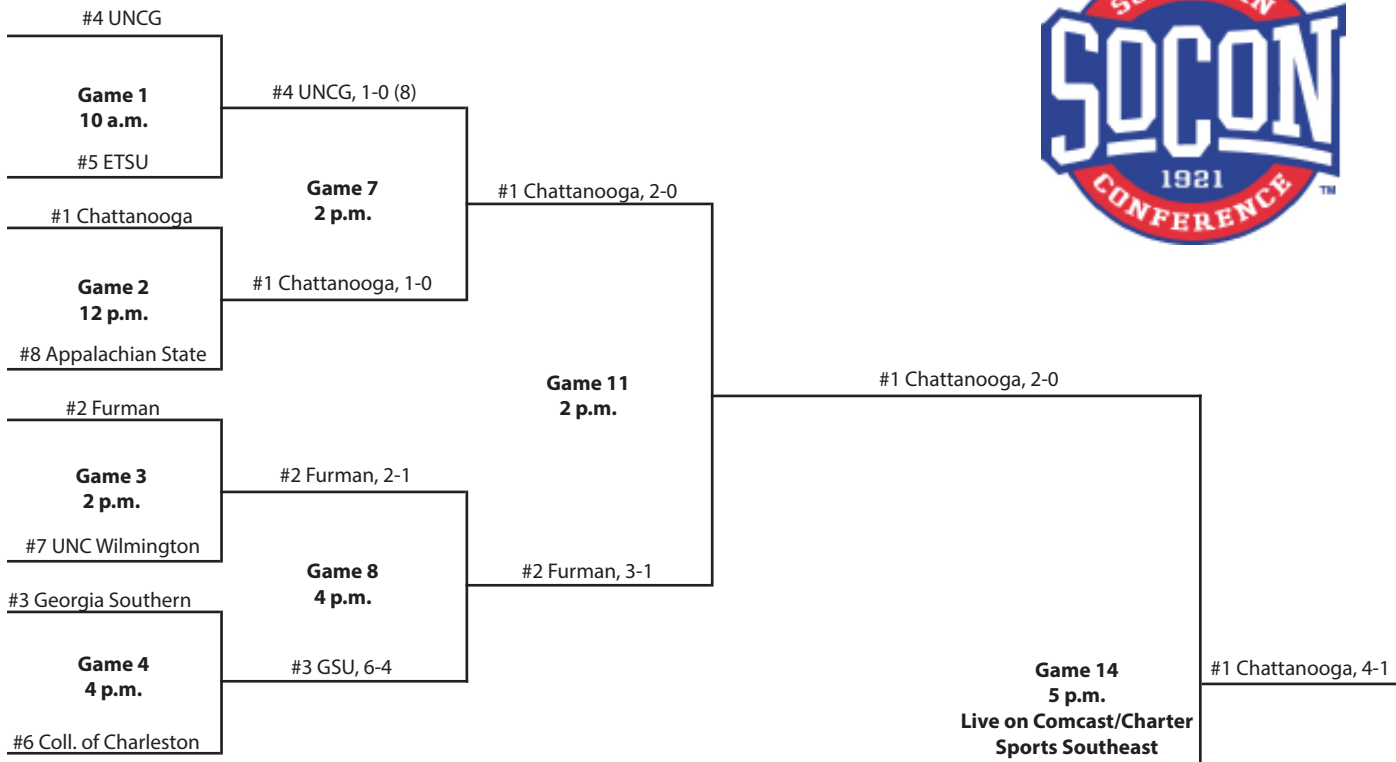

2001 Championship

Chattanooga, Tenn.

May 3

May 4

May 5

May 6