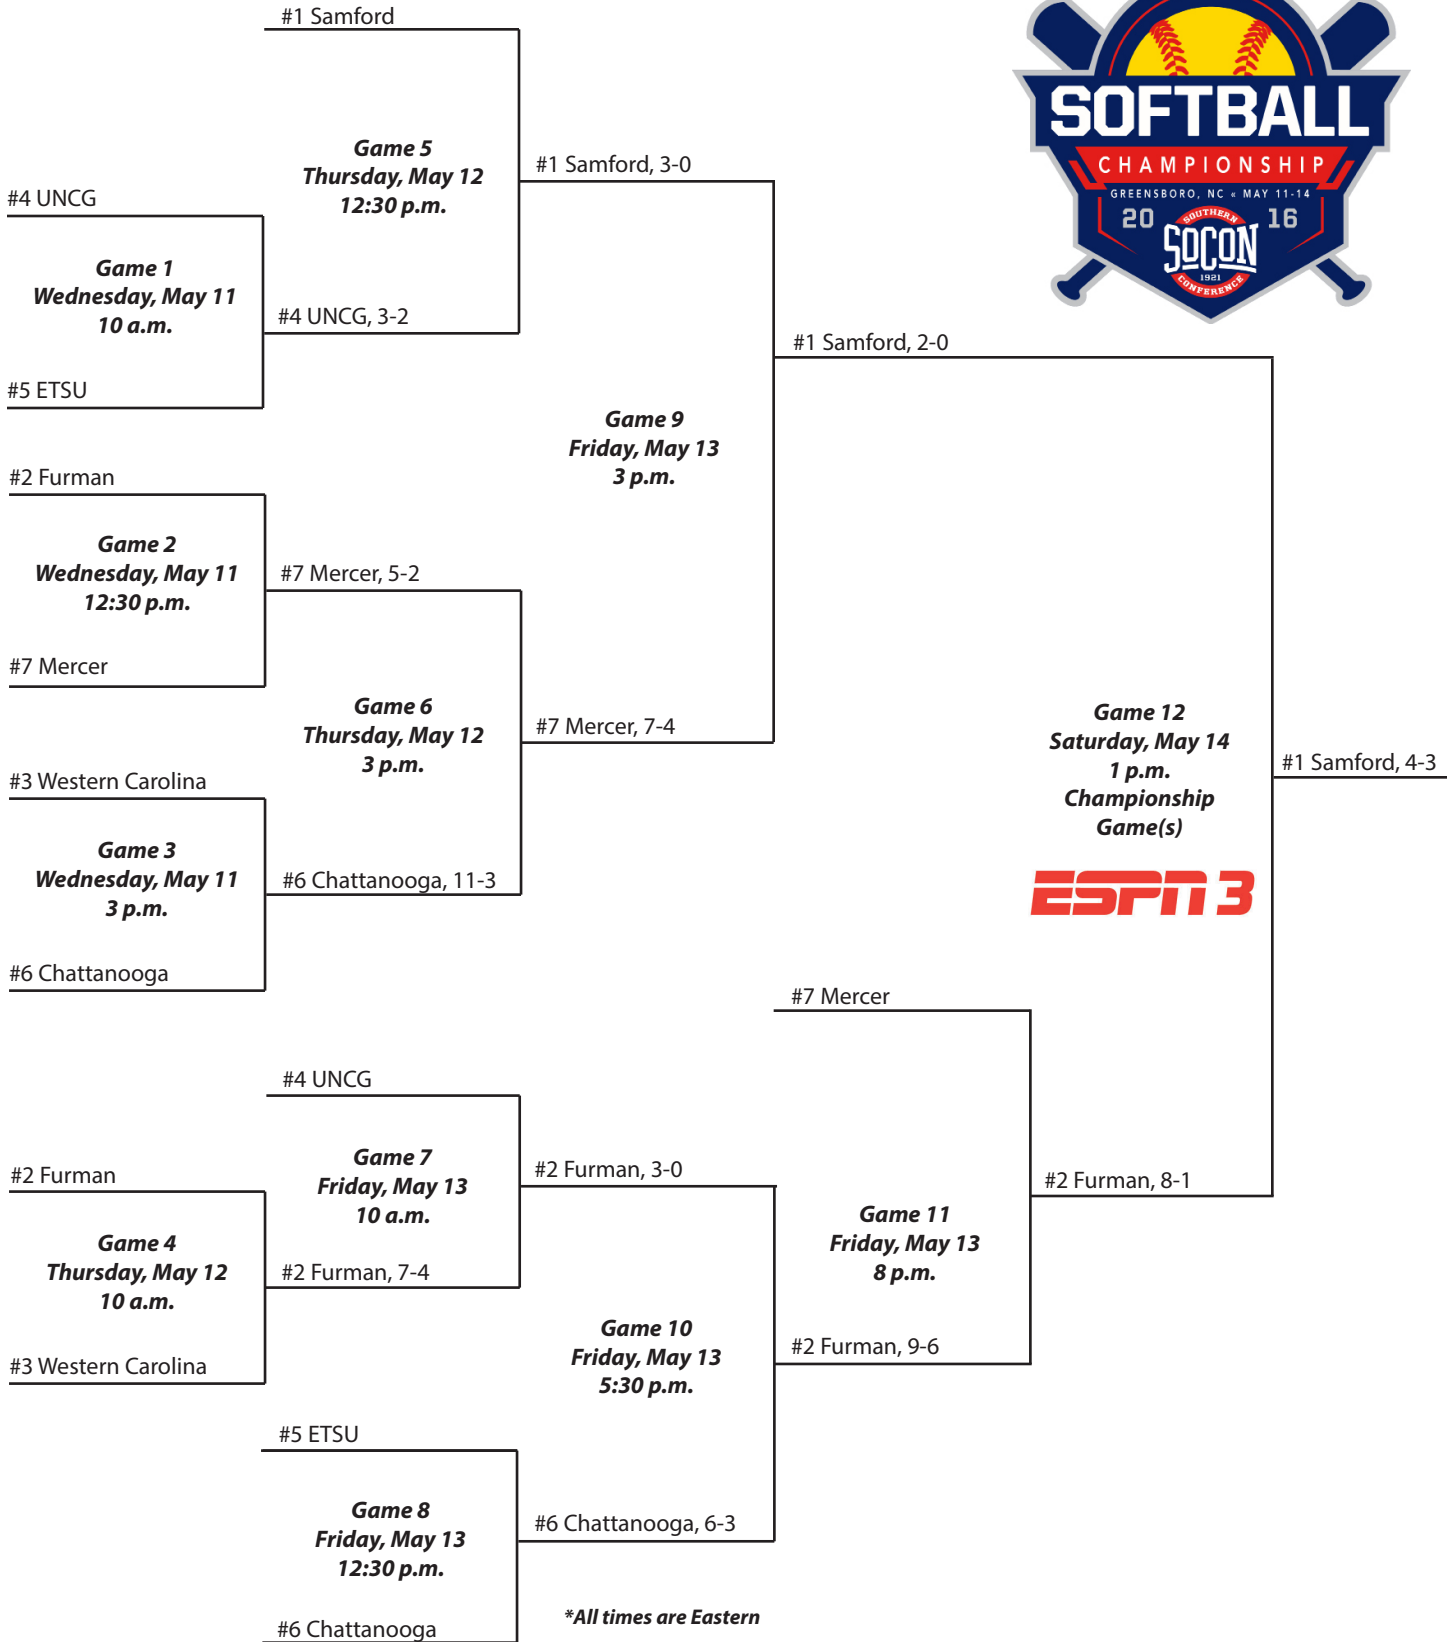

2017 Championship

Frost Stadium • Chattanooga, Tenn.

**All times are Eastern*

**If-necessary Game 13 was not needed*

2016 Championship

UNCG Softball Stadium • Greensboro, N.C.

**All times are Eastern*
**If-necessary Game 13 was not needed*