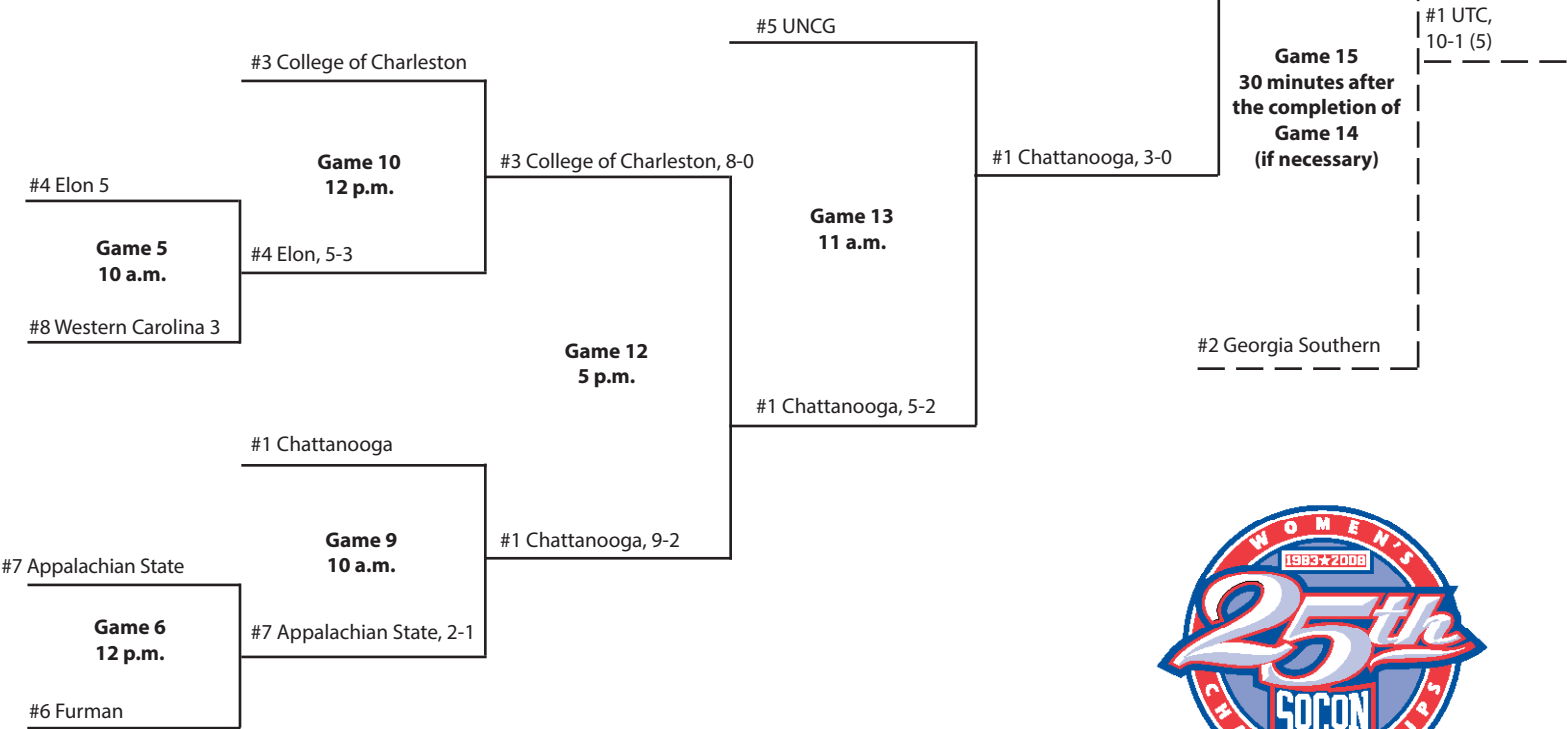

May 8

May 9

May 10