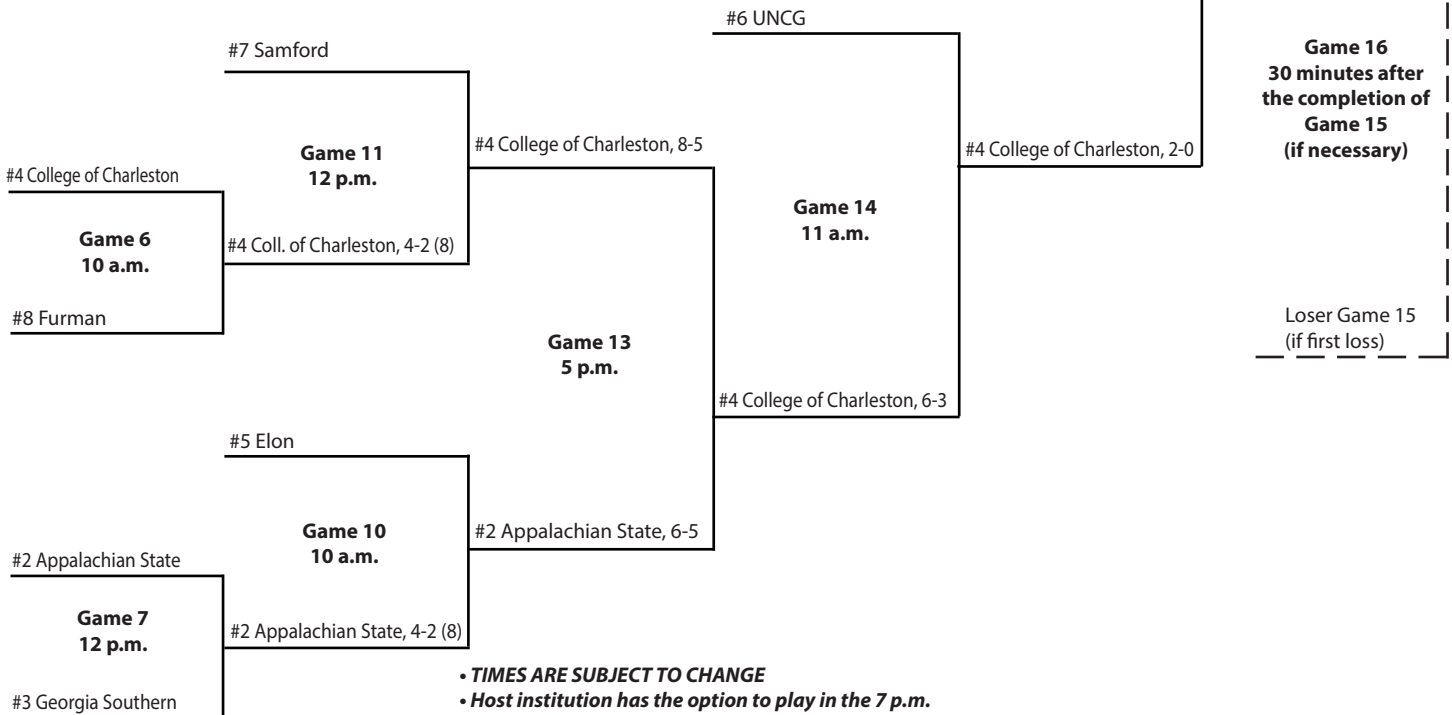

May 12

May 13

May 14