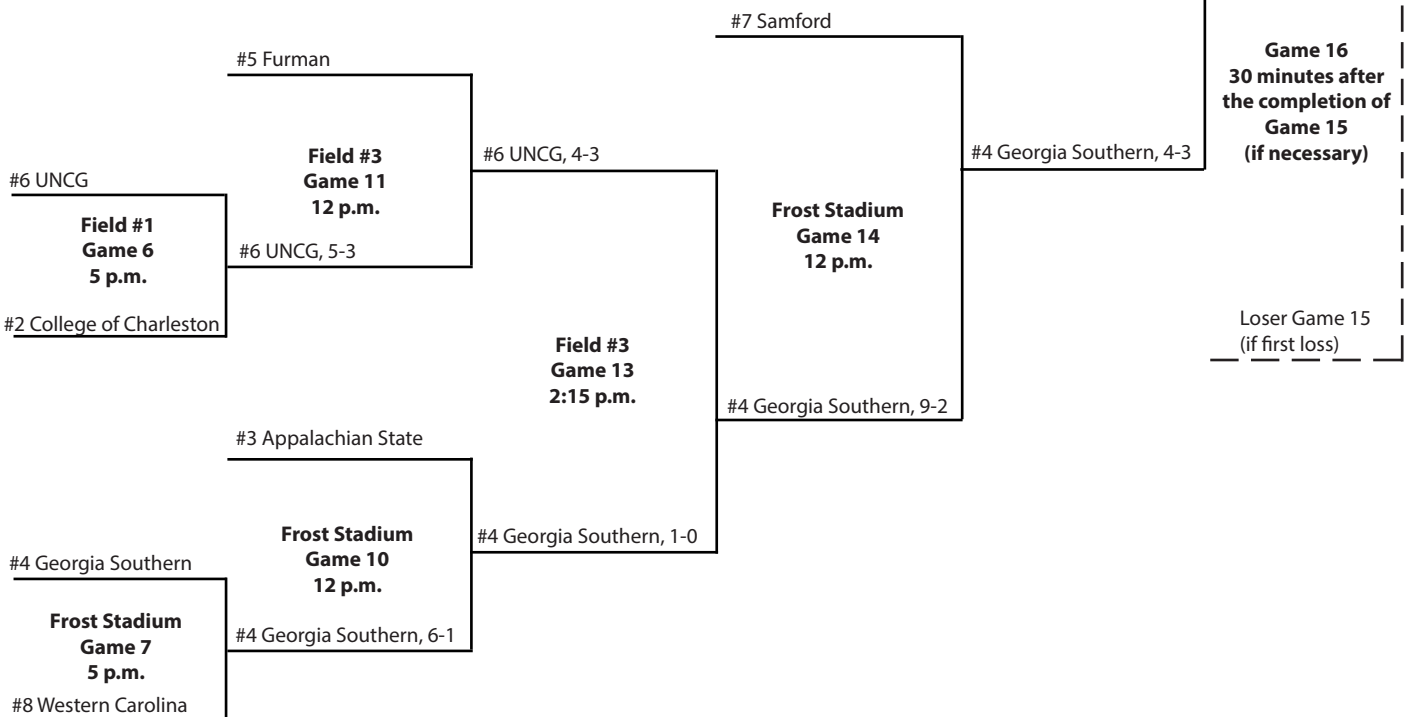

•ALL TIMES ARE EASTERN
•TIMES ARE SUBJECT TO CHANGE