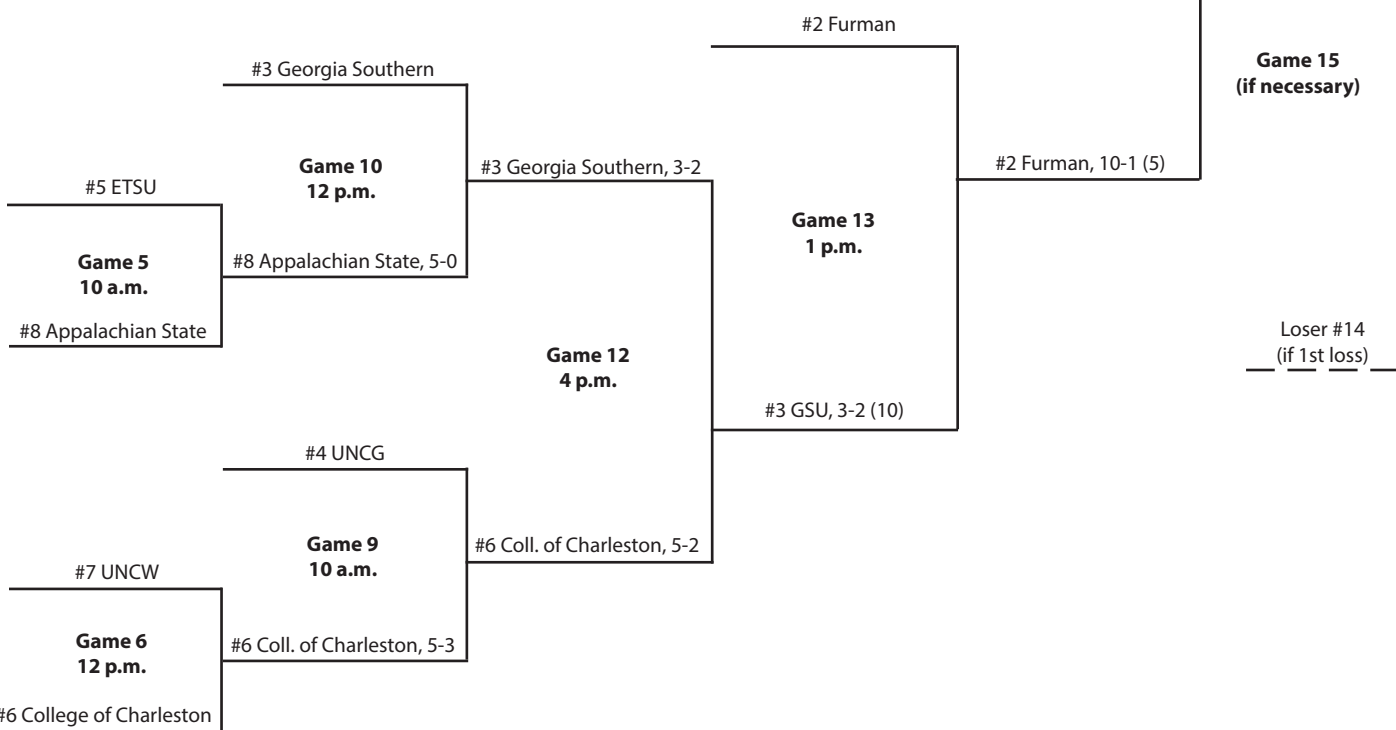

May 4

May 5

May 5