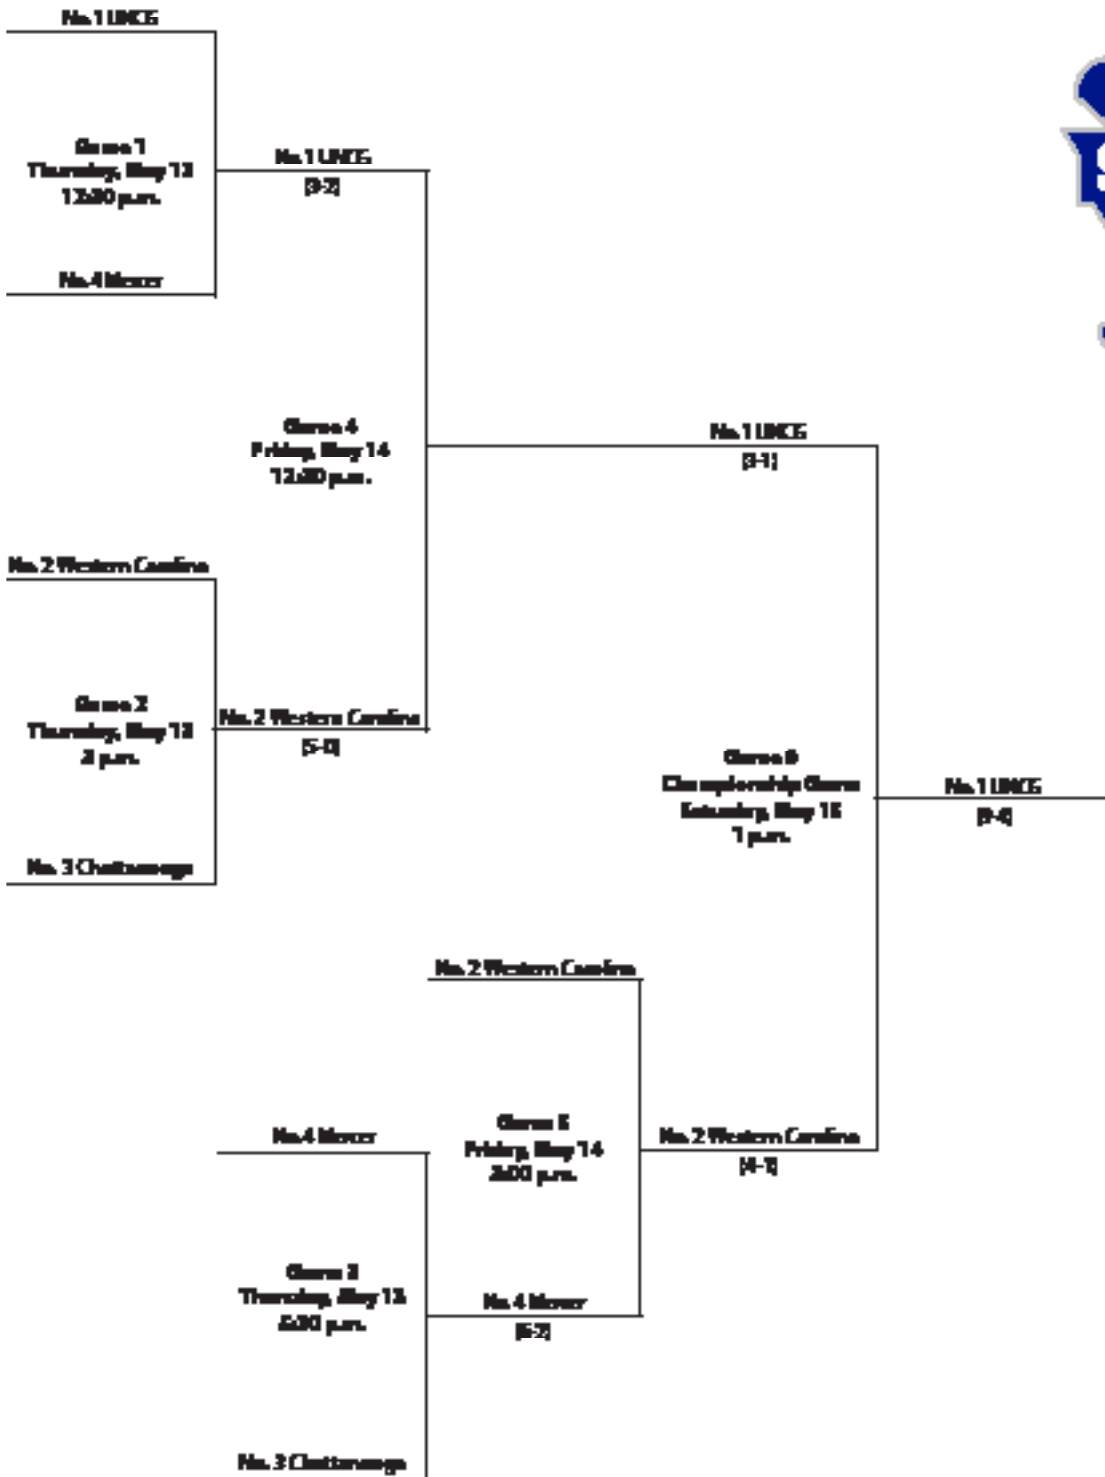

2021 Championship

UNCG Softball Stadium • Greensboro, N.C.