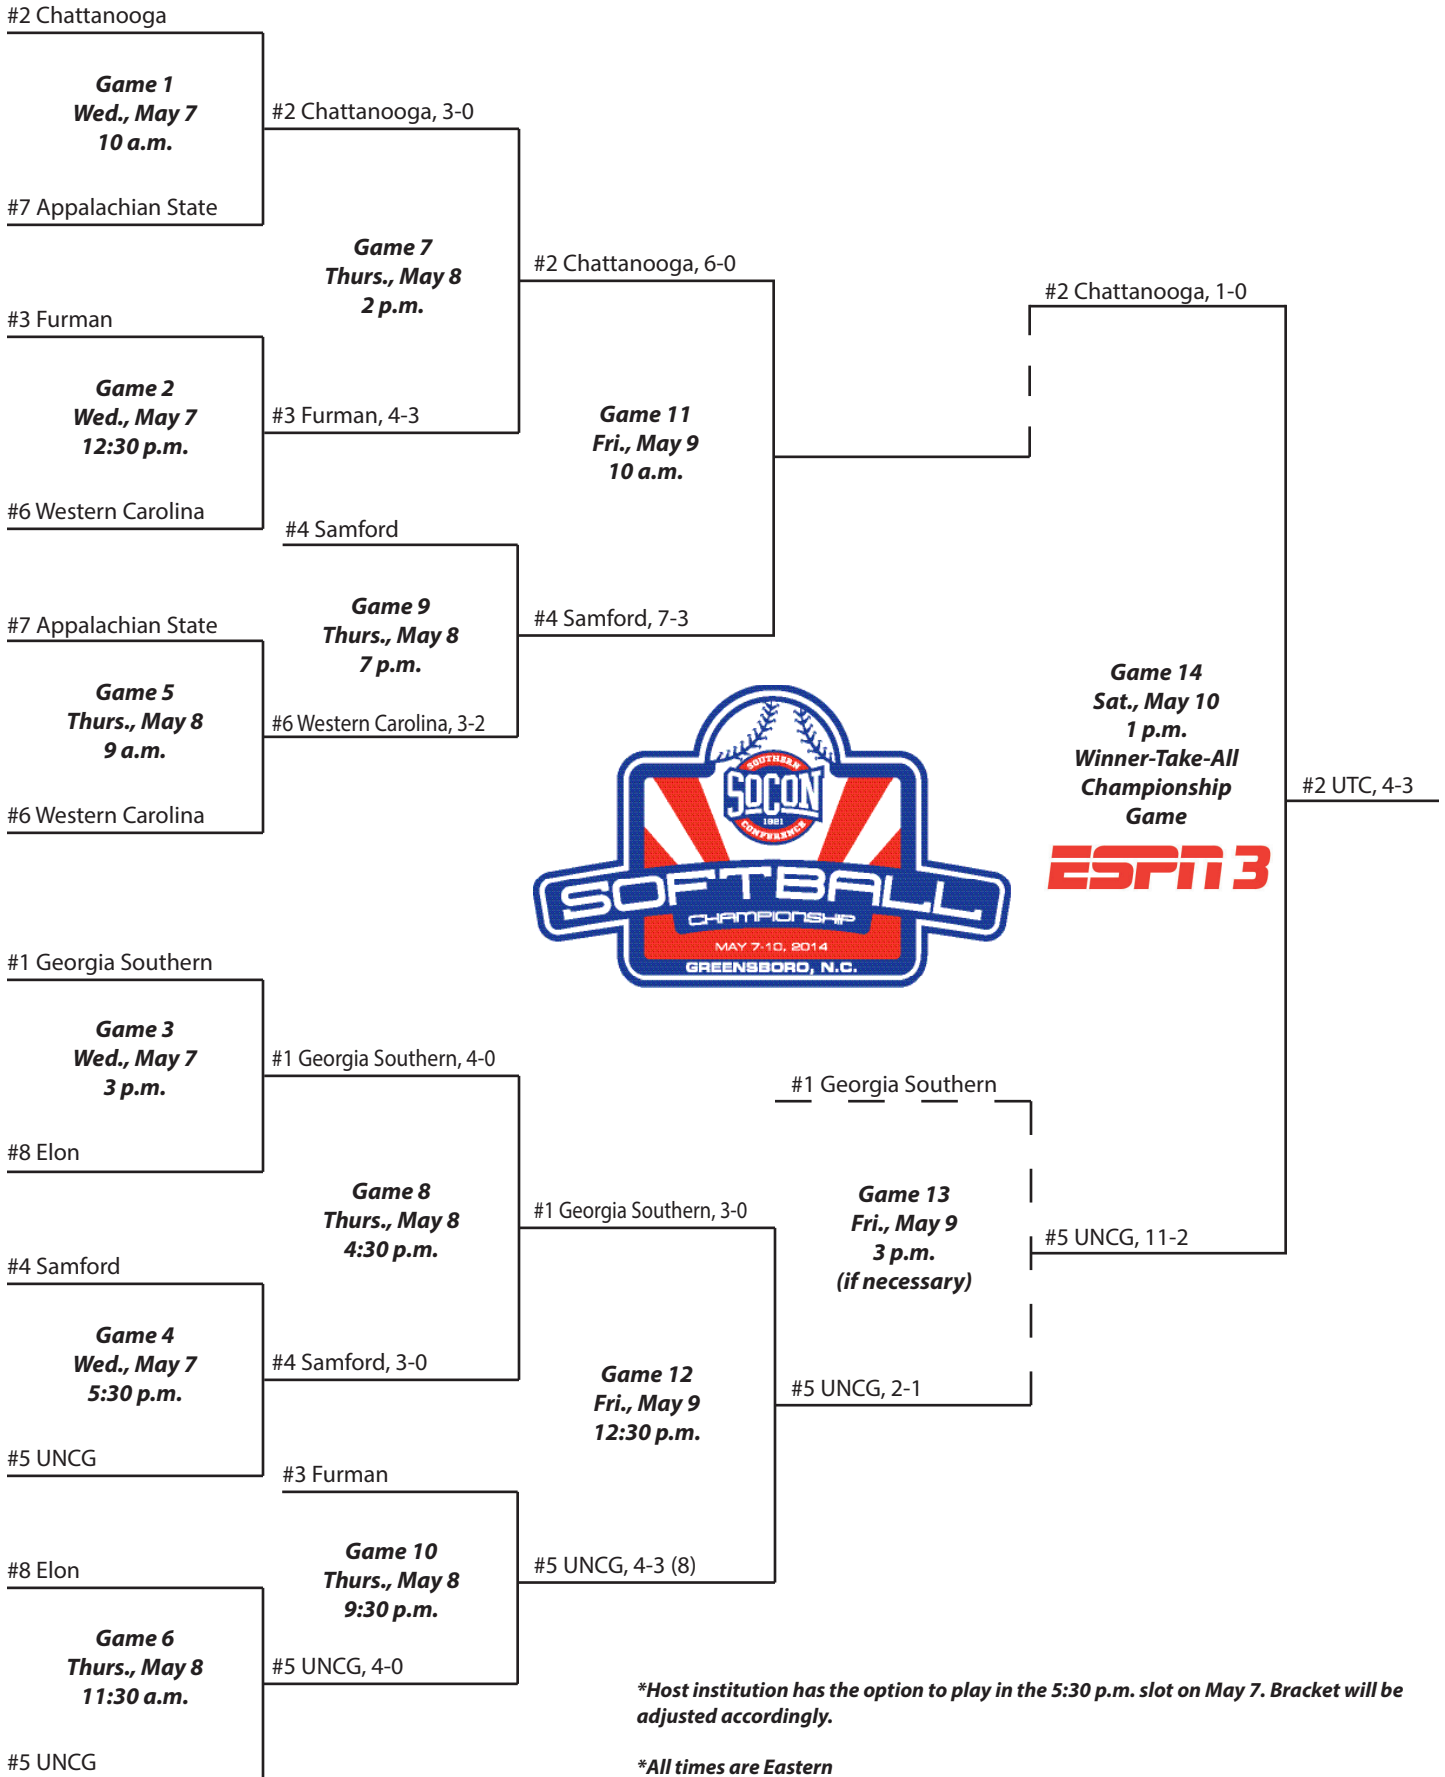

2014 Championship

UNCG Softball Stadium • Greensboro, N.C.