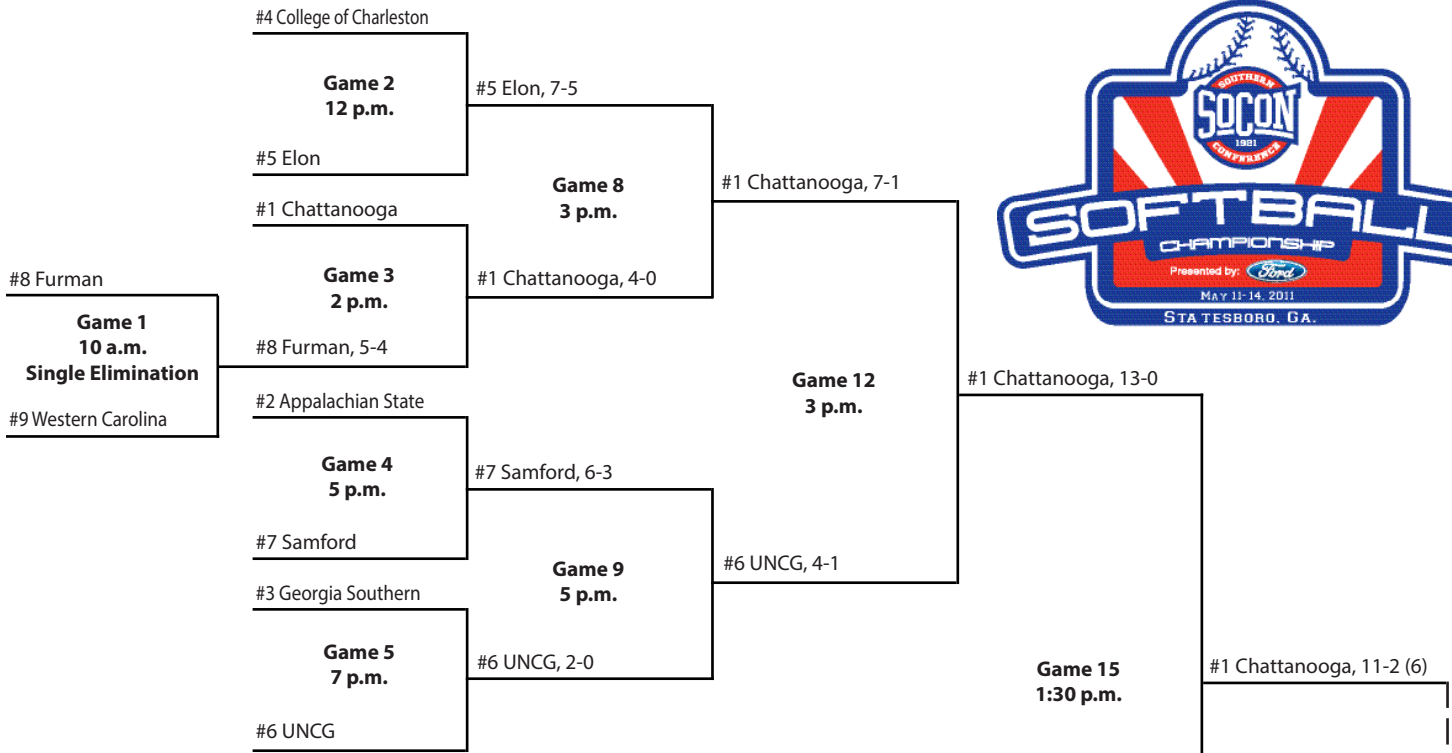

2011 Championship

Eagle Field at the Softball Complex • Statesboro, Ga.

May 11

May 12

May 13

May 14