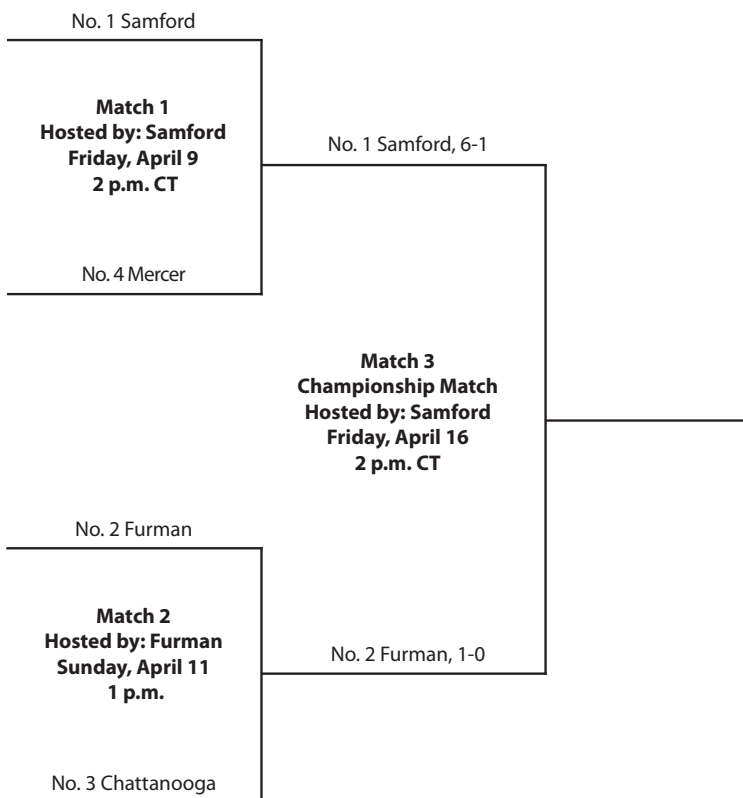

SOUTHERN CONFERENCE WOMEN'S SOCCER CHAMPIONSHIP

Campus Sites / April 9/10 & 16/17, 2021