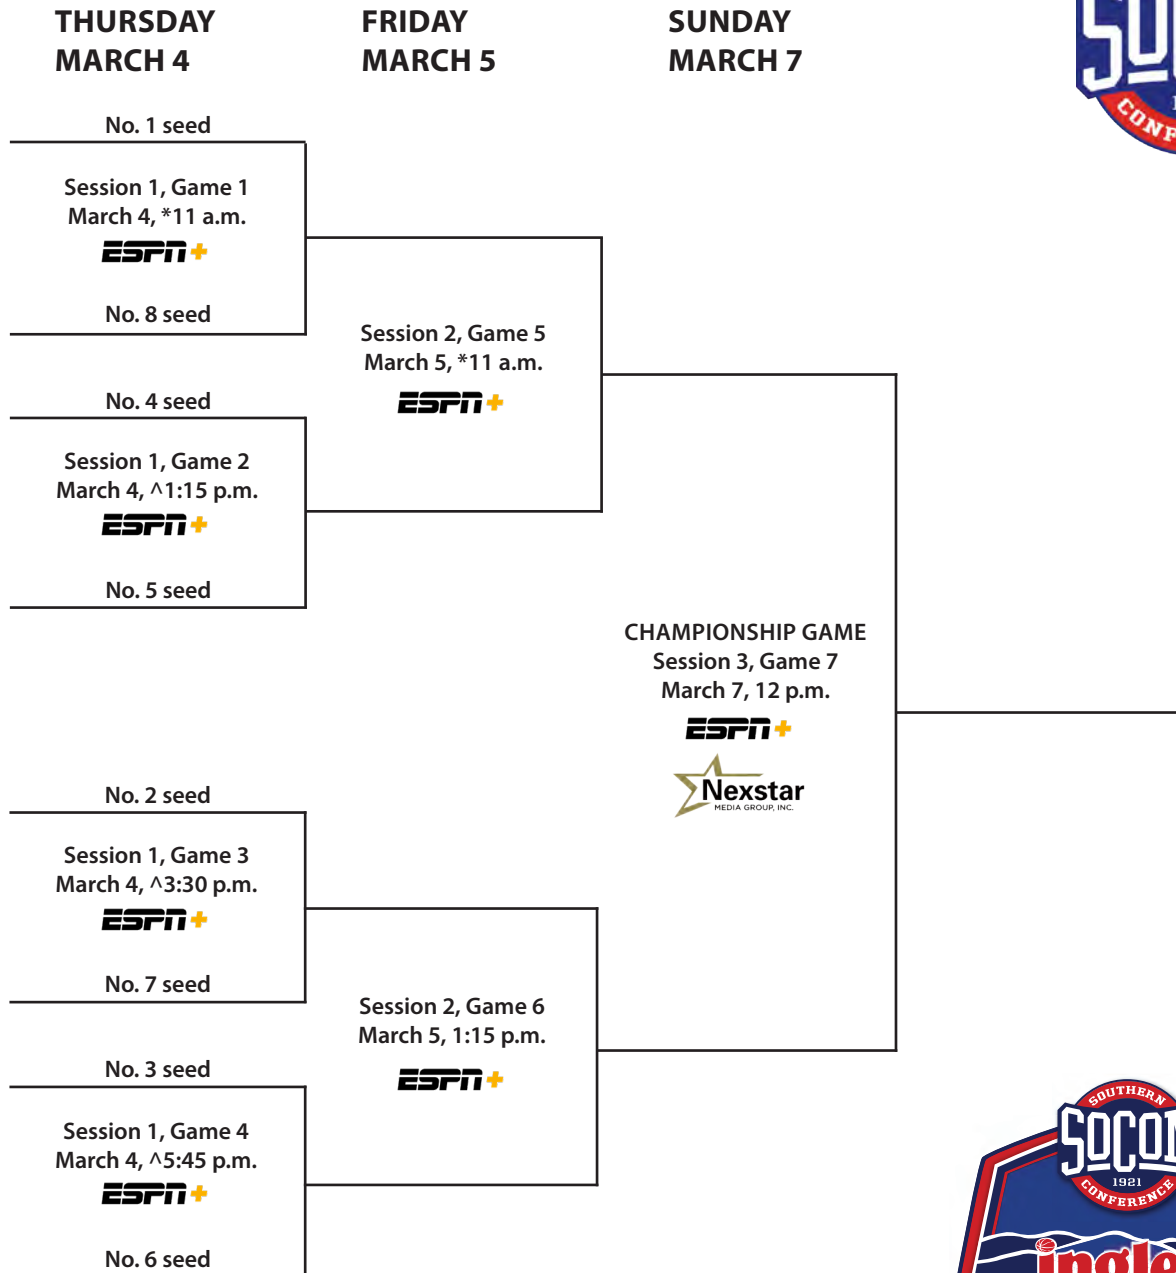

presented by General Shale

MARCH 4-7 • HARRAH'S CHEROKEE CENTER ASHEVILLE
ASHEVILLE, N.C.

*Tip-off as part of Education Day program on March 4 and March 5.

^ Denotes approximate game time. The first game on March 4 will have a firm start time. Each game thereafter will start 30 minutes following the conclusion of the preceding game, but will not start prior to the listed time.