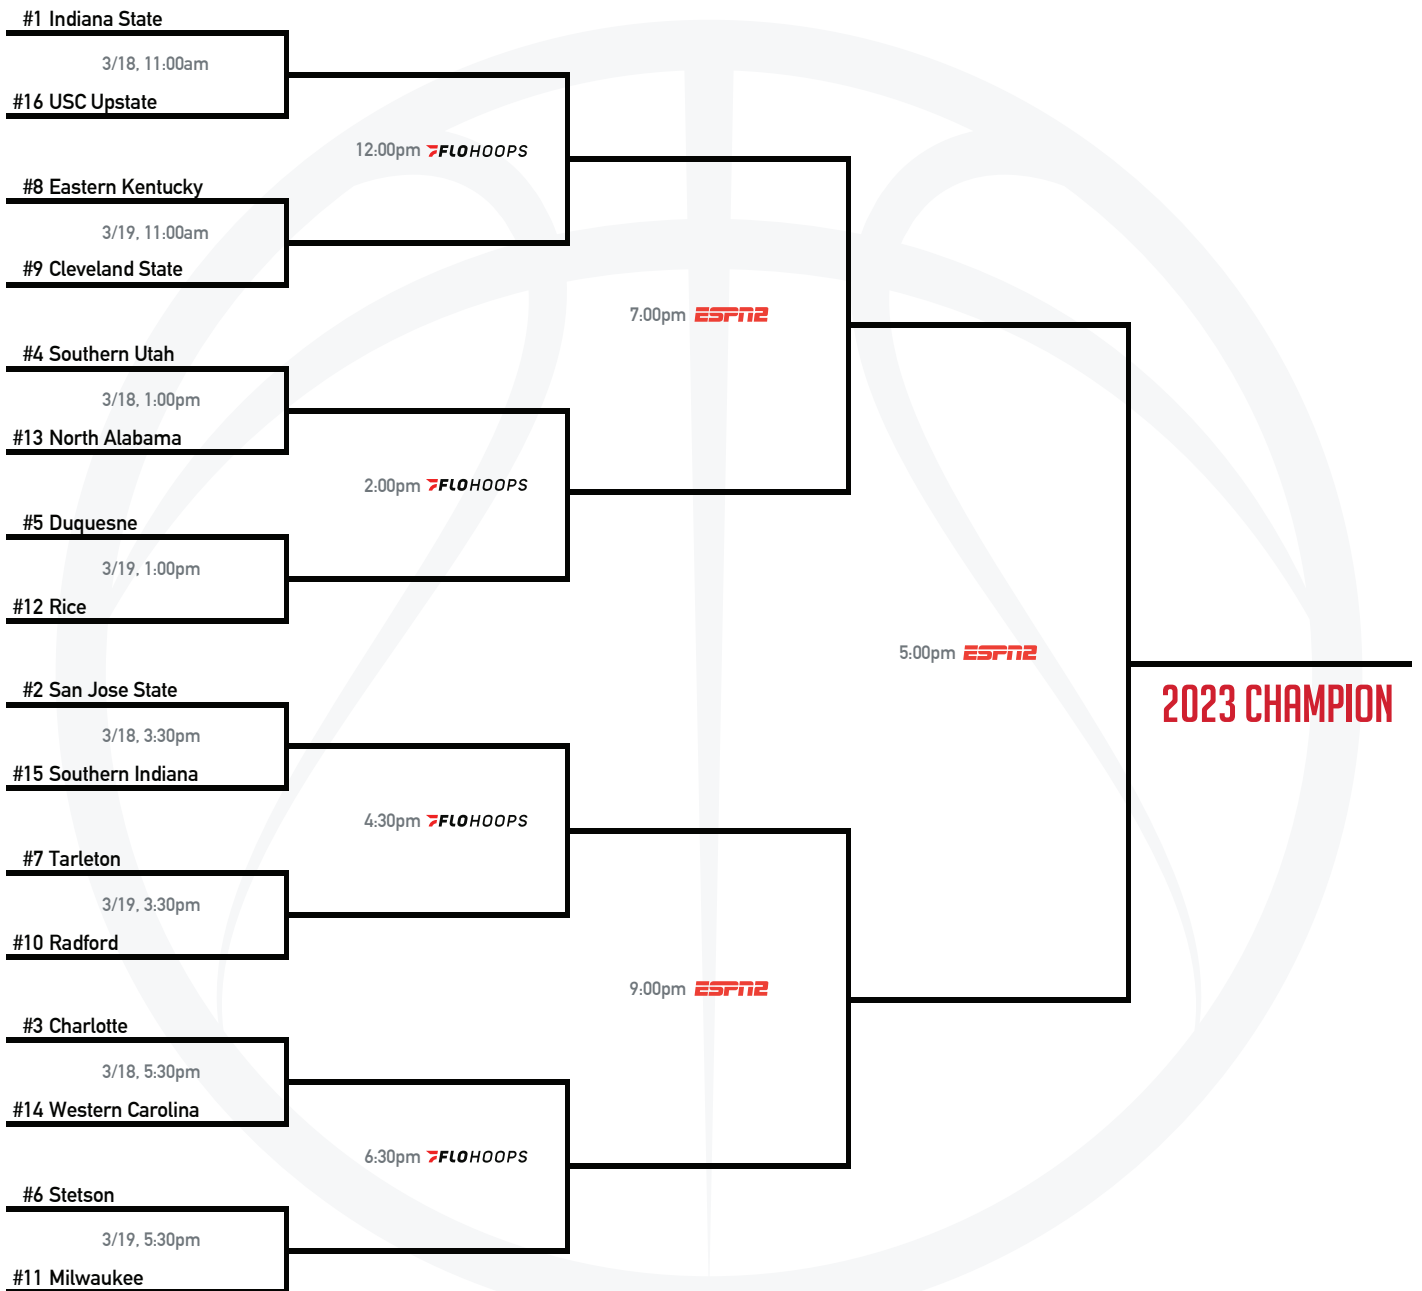

CHAMPIONSHIP

MARCH 22

(ALL TIMES EASTERN)

2023 CHAMPION

First Round games on **FLOHOOPS**