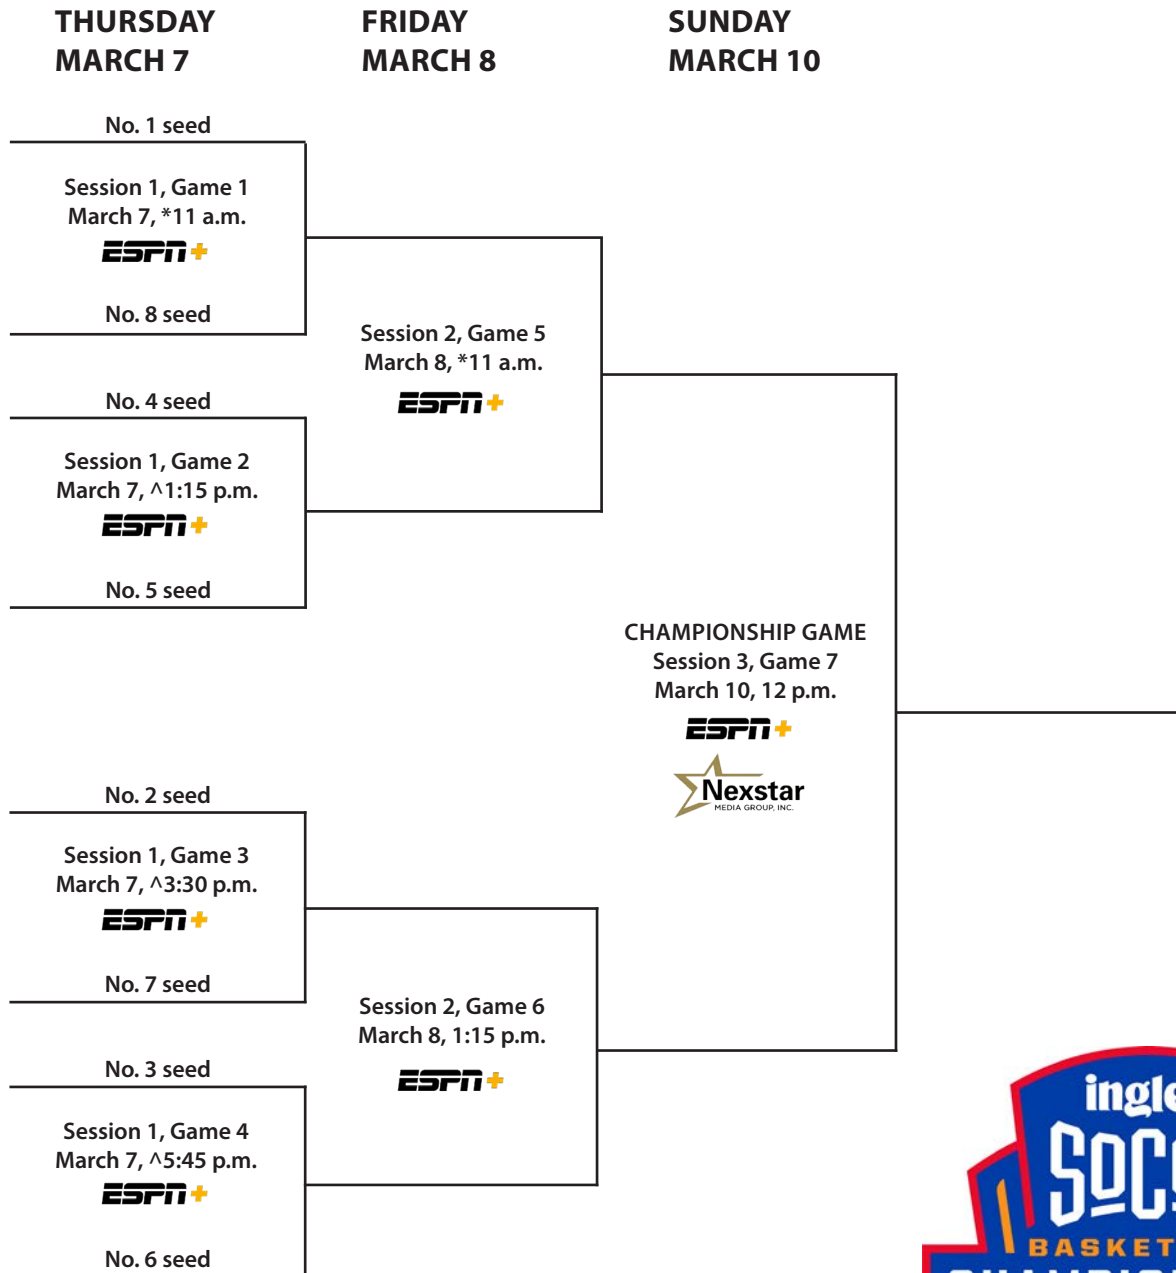

2024 Ingles Southern Conference Women's Basketball Championship

MARCH 7-10 • HARRAH'S CHEROKEE CENTER – ASHEVILLE
ASHEVILLE, N.C.