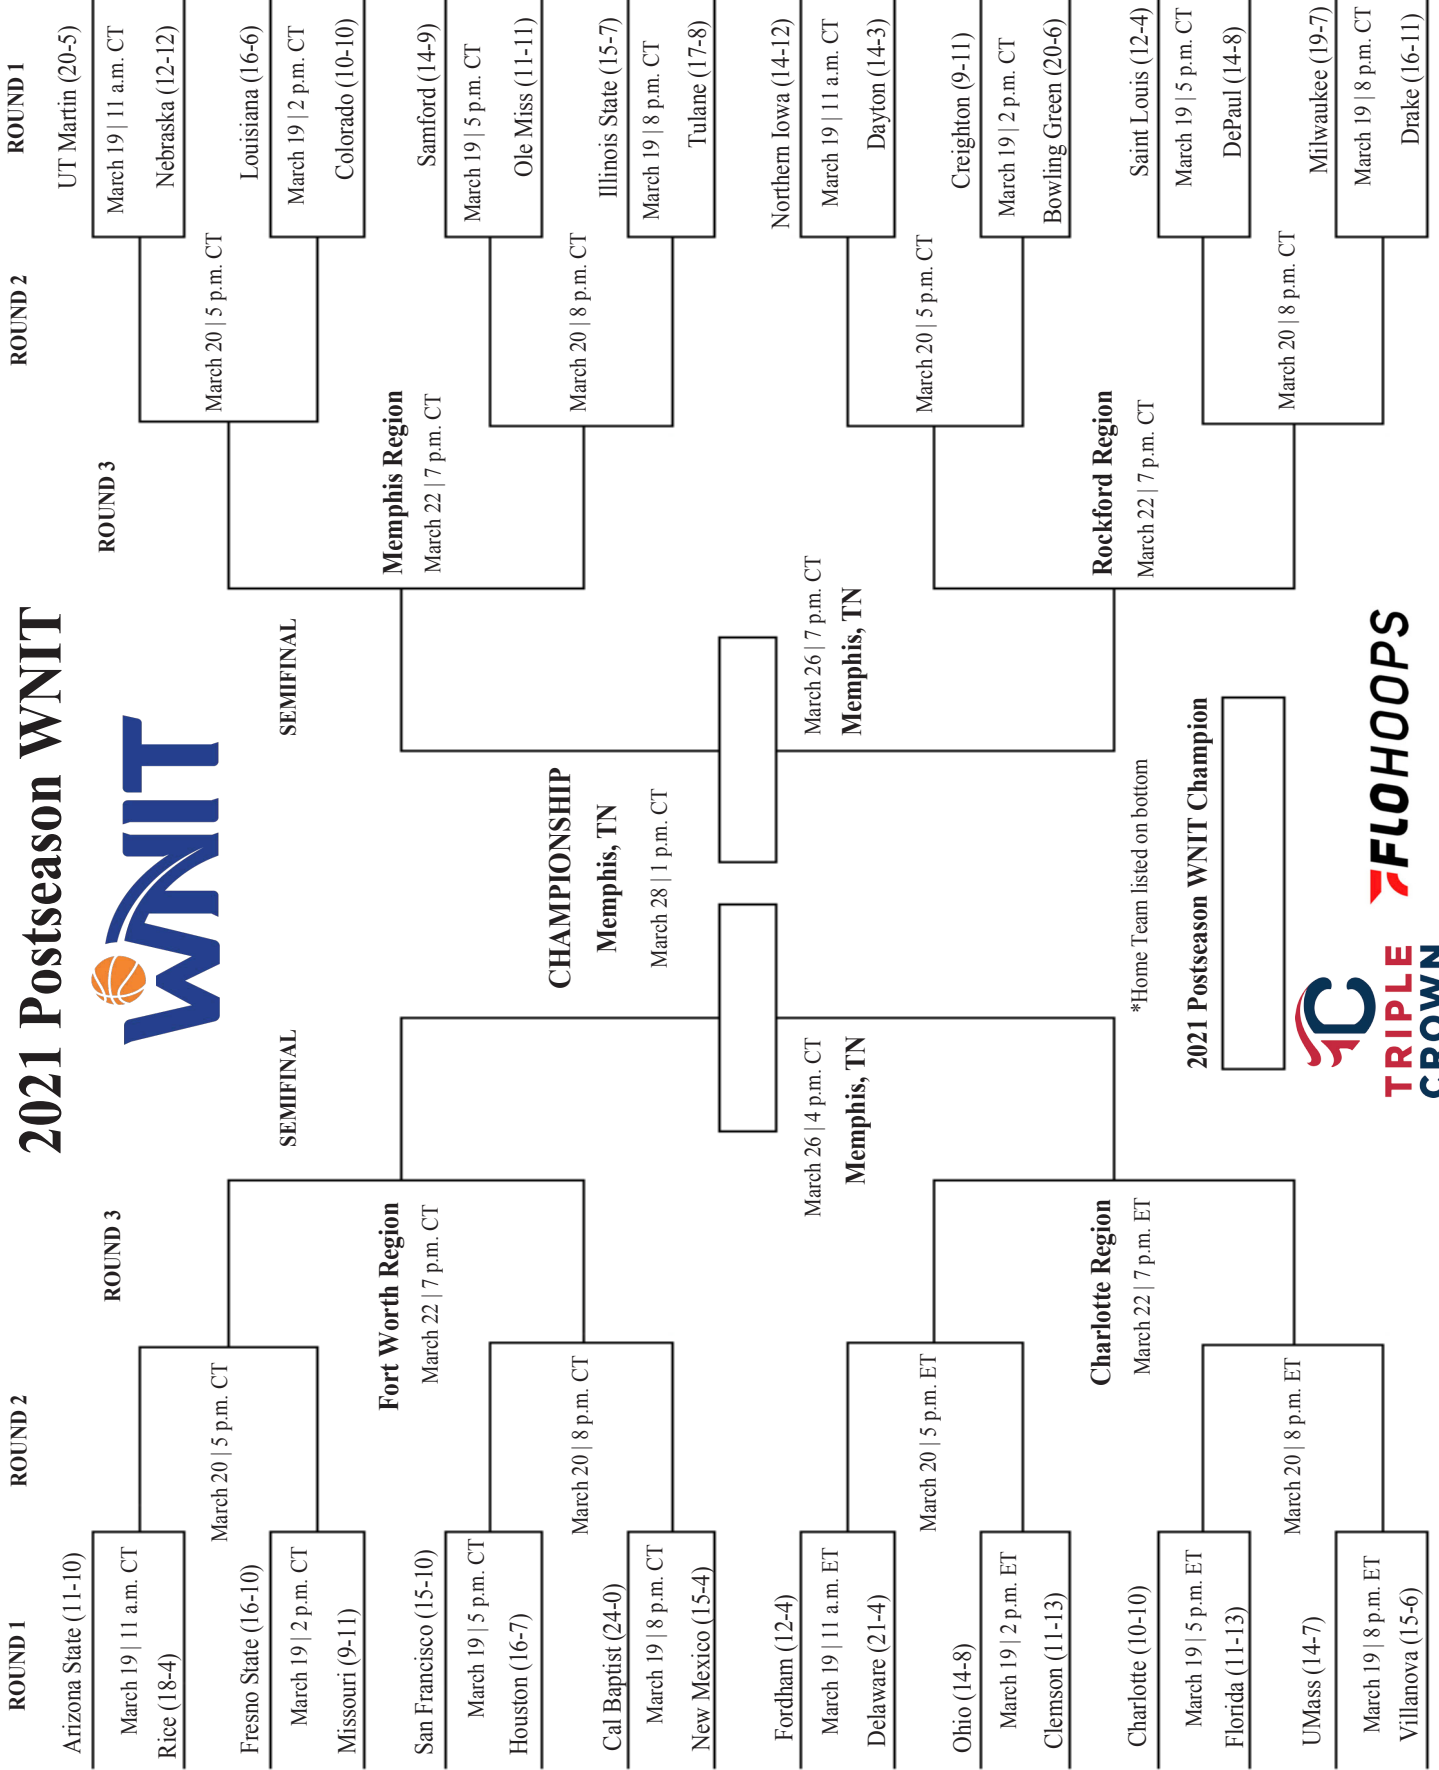

2021 Postseason WNIT

*Home Team listed on bottom

2021 Postseason WNIT Champion