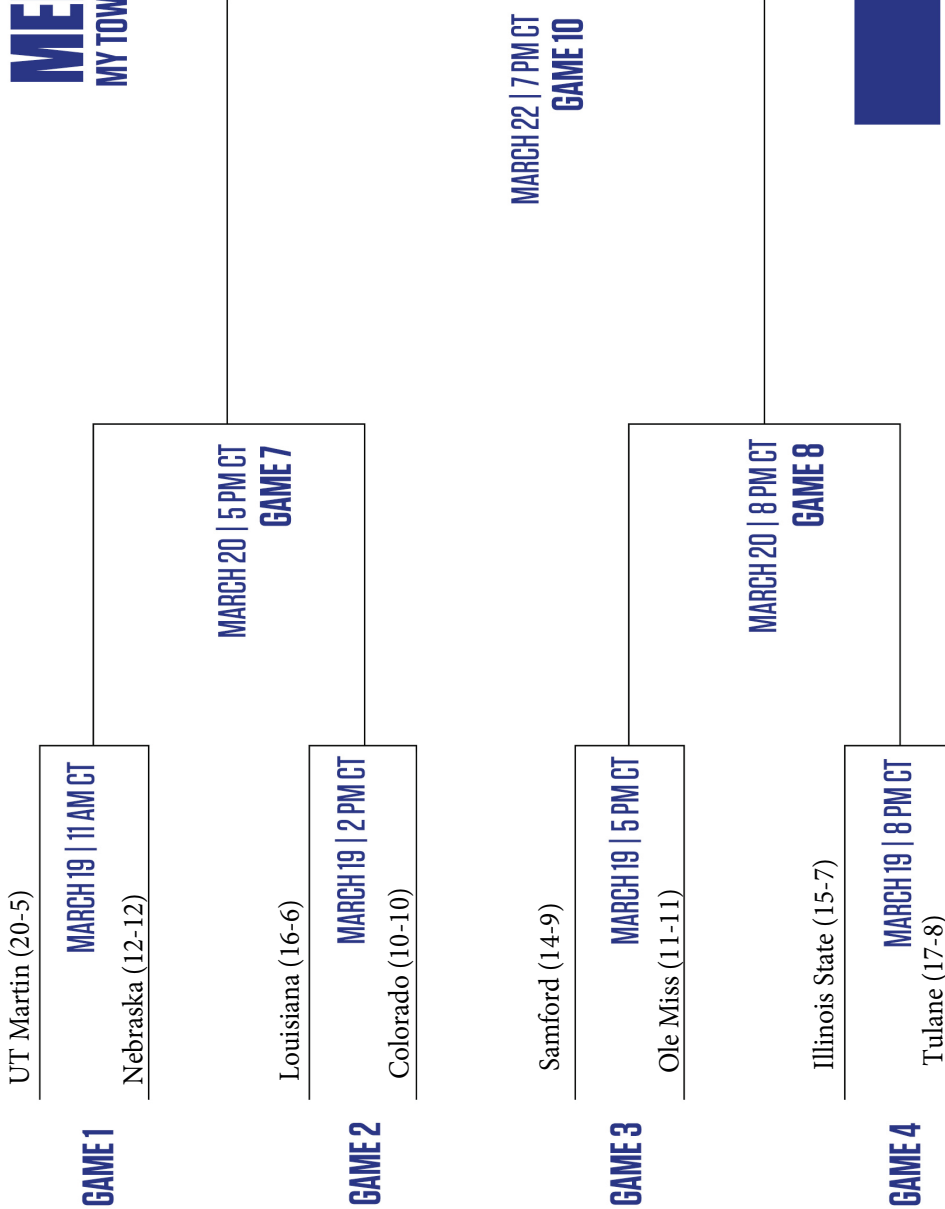

# 2021 Postseason WNIT

\*Home Team listed on bottom

2021 Postseason WNIT Champion

**2021 POSTSEASON WOMEN'S NATIONAL INVITATION TOURNAMENT**

**MEMPHIS REGIONAL**  
MY TOWN MOVERS FIELDHOUSE | COLLIERVILLE, TN