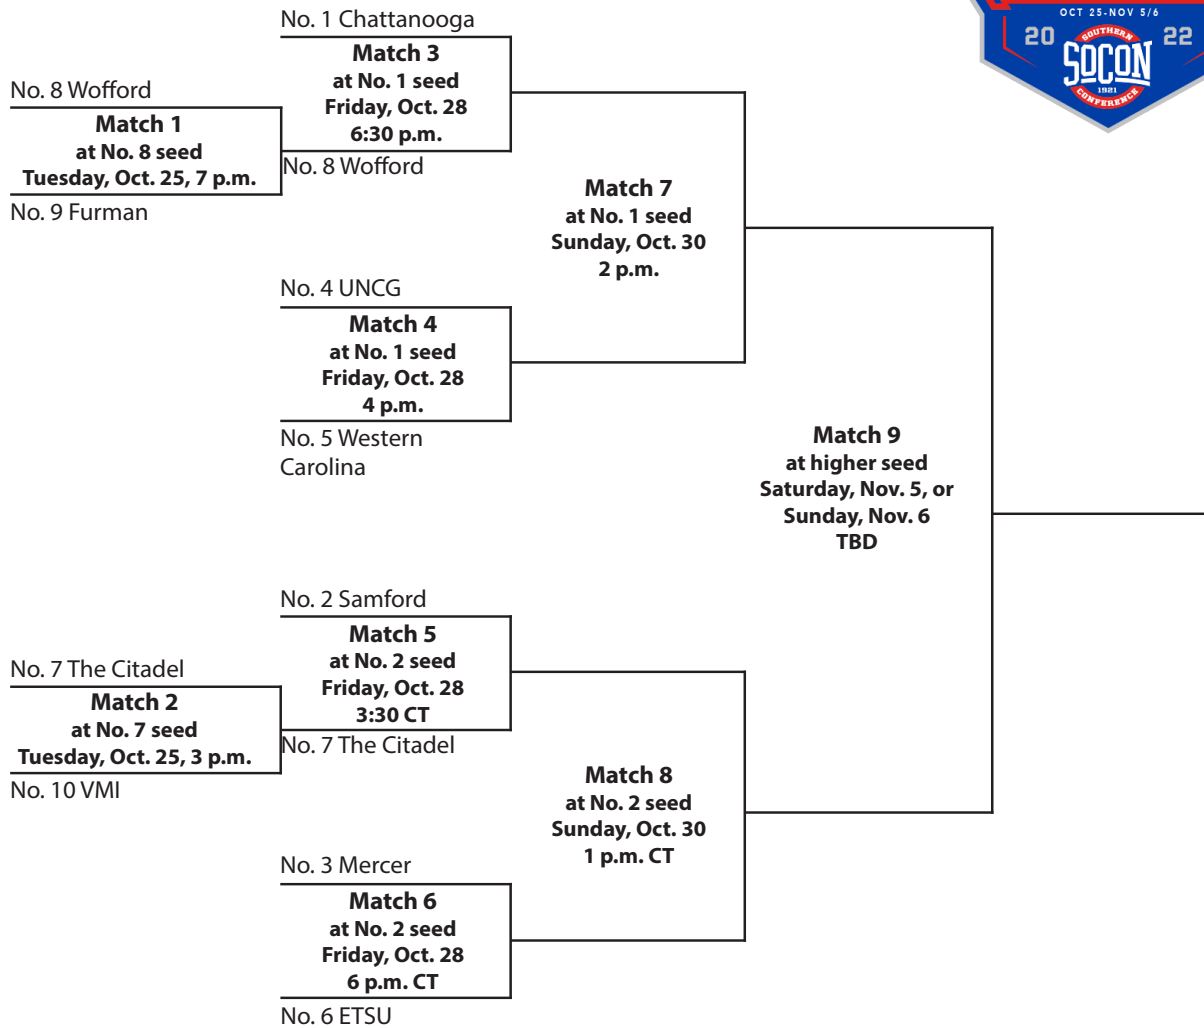

SOUTHERN CONFERENCE WOMEN'S SOCCER CHAMPIONSHIP

Campus sites / Oct 25-Nov. 5/6, 2022

Note: All times Eastern unless otherwise noted.