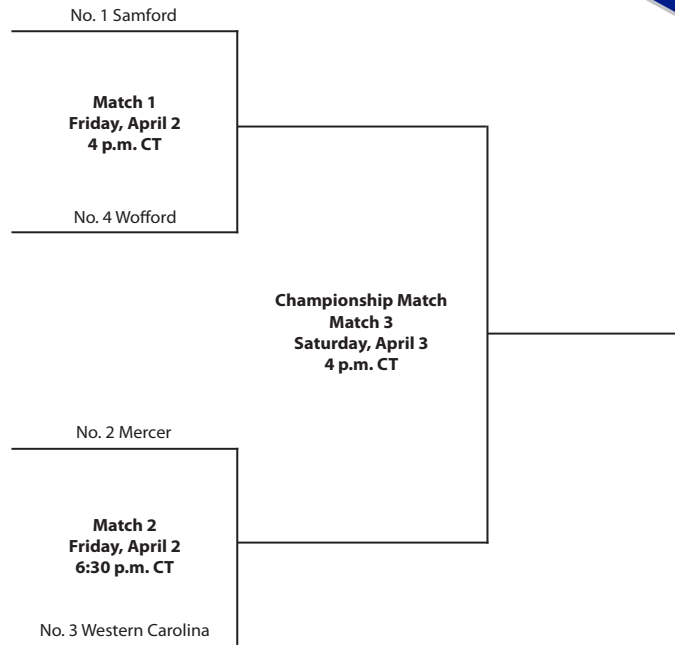

2020-21 Southern Conference Volleyball Championship

APRIL 2-3 • SAMFORD • PETE HANNA CENTER • BIRMINGHAM, ALA.

Annual Champions