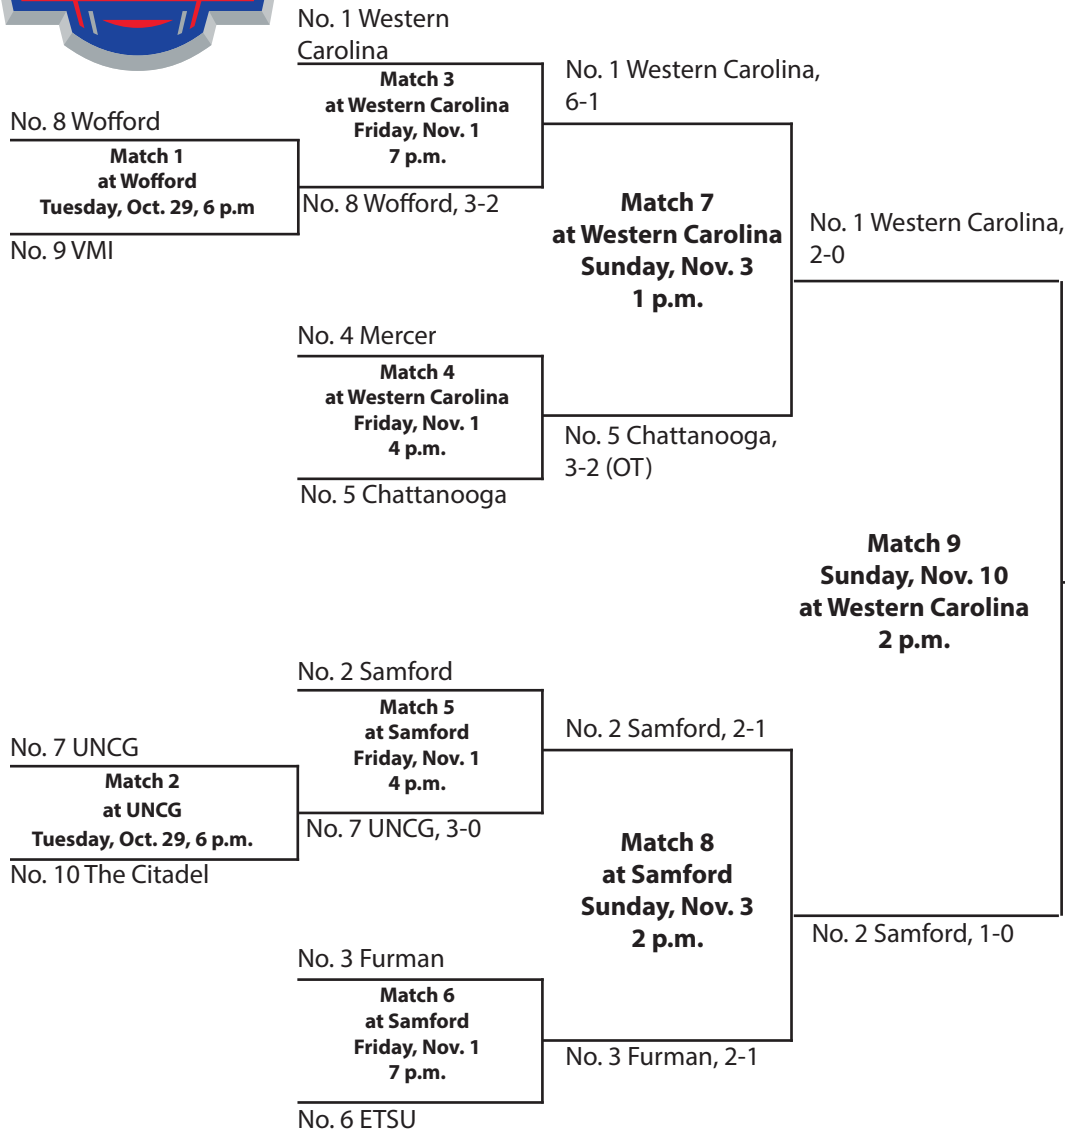

2024 WOMEN'S SOCCER CHAMPIONSHIP
1st round • Wofford/UNCG • Oct. 29
Quarterfinals • Western Carolina/Samford • Nov. 1
Semifinals • Western Carolina/Samford • Nov. 3
Final • at Western Carolina • Nov. 10

Robitaille anchored the Western Carolina defense that gave up just eight goals all season, with just one of those coming in SoCon play. The native of Rock Hill, South Carolina, started each conference match for the Catamounts and had eight shots on goal to contribute to the Western Carolina offensive attack during league games. The junior is the first SoCon Defensive Player of the Year in program history. Western Carolina has had a previous player of the year recipient, with Isabella DeMarco winning SoCon Player of the Year in 2023.