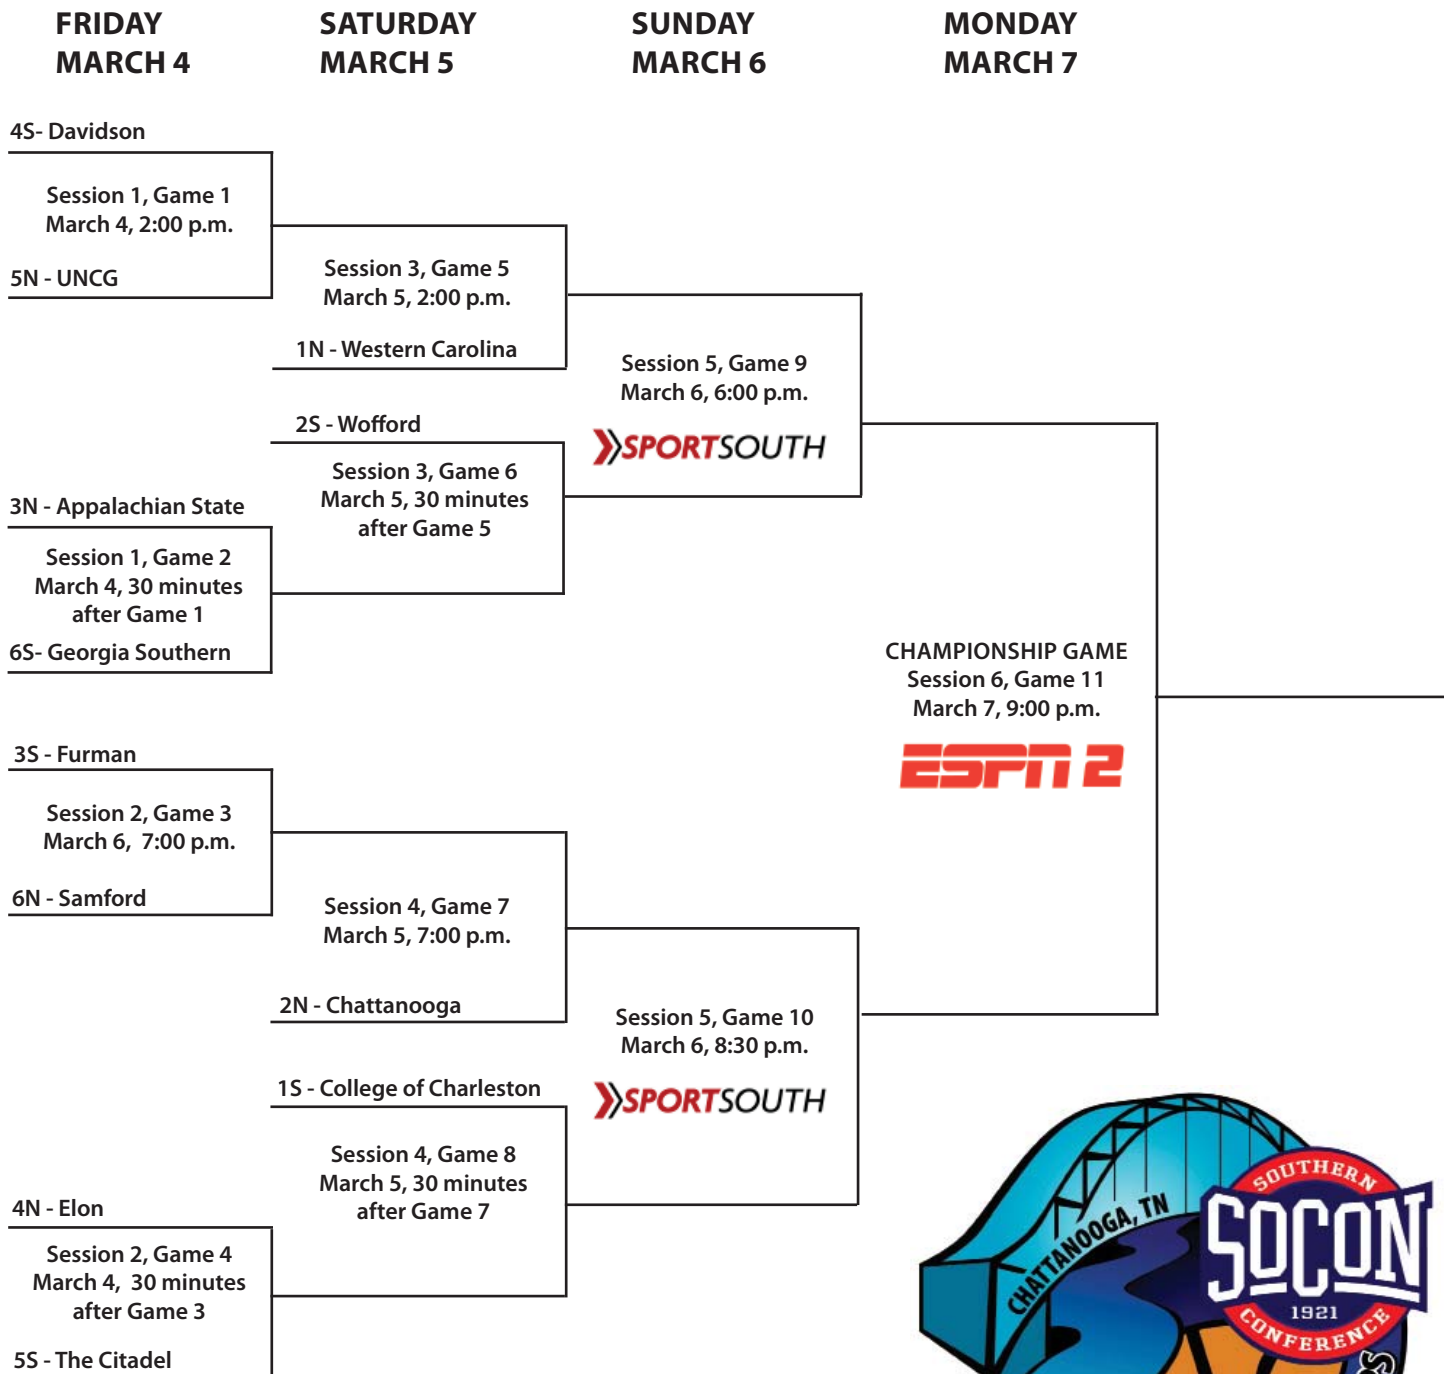

# 2011 Southern Conference Men's Basketball Championship

MARCH 4-7 • MCKENZIE ARENA • CHATTANOOGA, TENN.