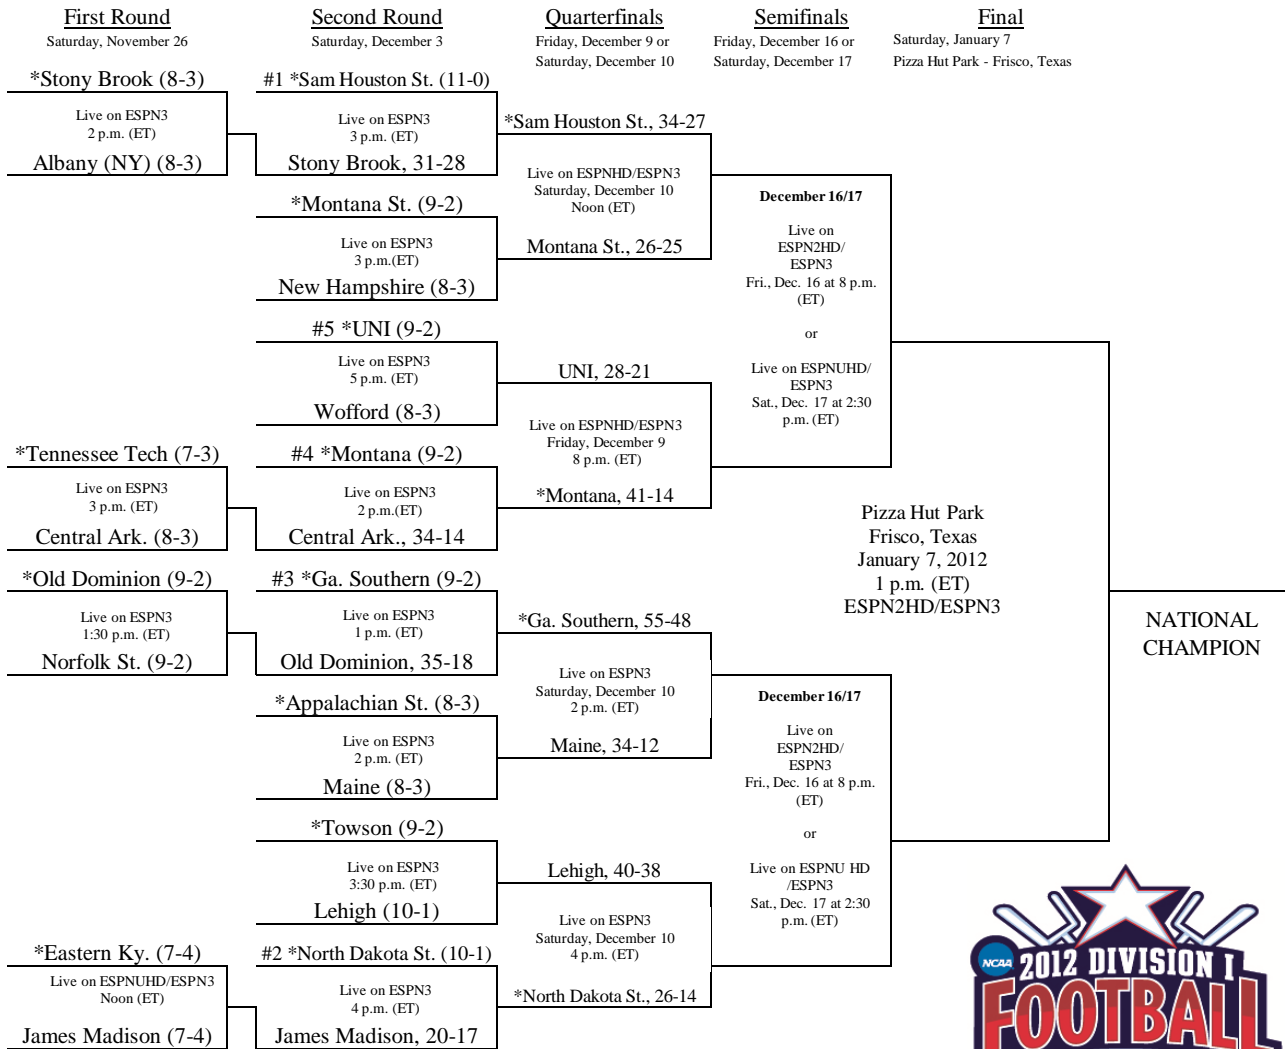

Current SoCon Schools in the Playoffs

Team	App.	Won	Lost	Pct.	Champion	Runner-up
Appalachian State	19	24	16	.600	3	0
The Citadel	3	1	3	.250	0	0
Elon	1	0	1	.000	0	0
Furman	15	17	14	.548	1	2
Georgia Southern*	18	42	11	.792	6	2
Samford	2	2	2	.500	0	0
Chattanooga	1	0	1	.000	0	0
Western Carolina	1	3	1	.750	0	1
Wofford	5	4	5	.444	0	0

*- Georgia Southern won FCS Championships in 1985, 1986, 1989 and 1990 prior to joining the Southern Conference in 1993.

SoCon Records in the Playoffs

	Non-Conference	Overall
Opening Round*:	1-0	1-0
In First Round:	43-21	43-21
In Quarterfinals:	23-12	27-17
In Semifinals:	12-7	16-11
In Championship Game:	8-8	8-8
All Rounds in FCS Playoffs	87-49	95-57
All Rounds Percentage	.640	.625

* - Field was expanded from 16 to 20 teams in 2010. First round of four games was added to start the playoffs.

2011 NCAA Division I Football Championship

*Denotes host institution.

Refer to www.NCAA.com/fcs for more information.