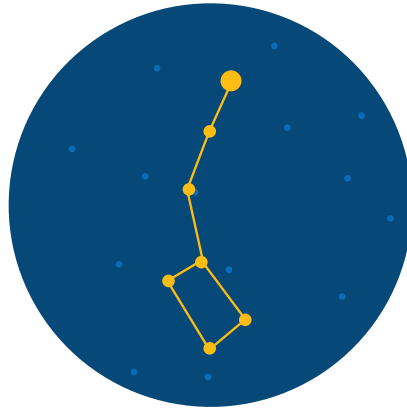

Easy-to-find

STAR CONSTELLATIONS

Look to the stars and see if you can find these 5 constellations. Remember to check all year round, as some of them are more easily spotted during certain times of the year.

Ursa Major
(Big Dipper)
Spring

Ursa Minor
(Little Dipper)
June

Orion
(The Hunter)
Winter/Summer

Taurus
(Bull)
December

Gemini
(The Twins)
Winter