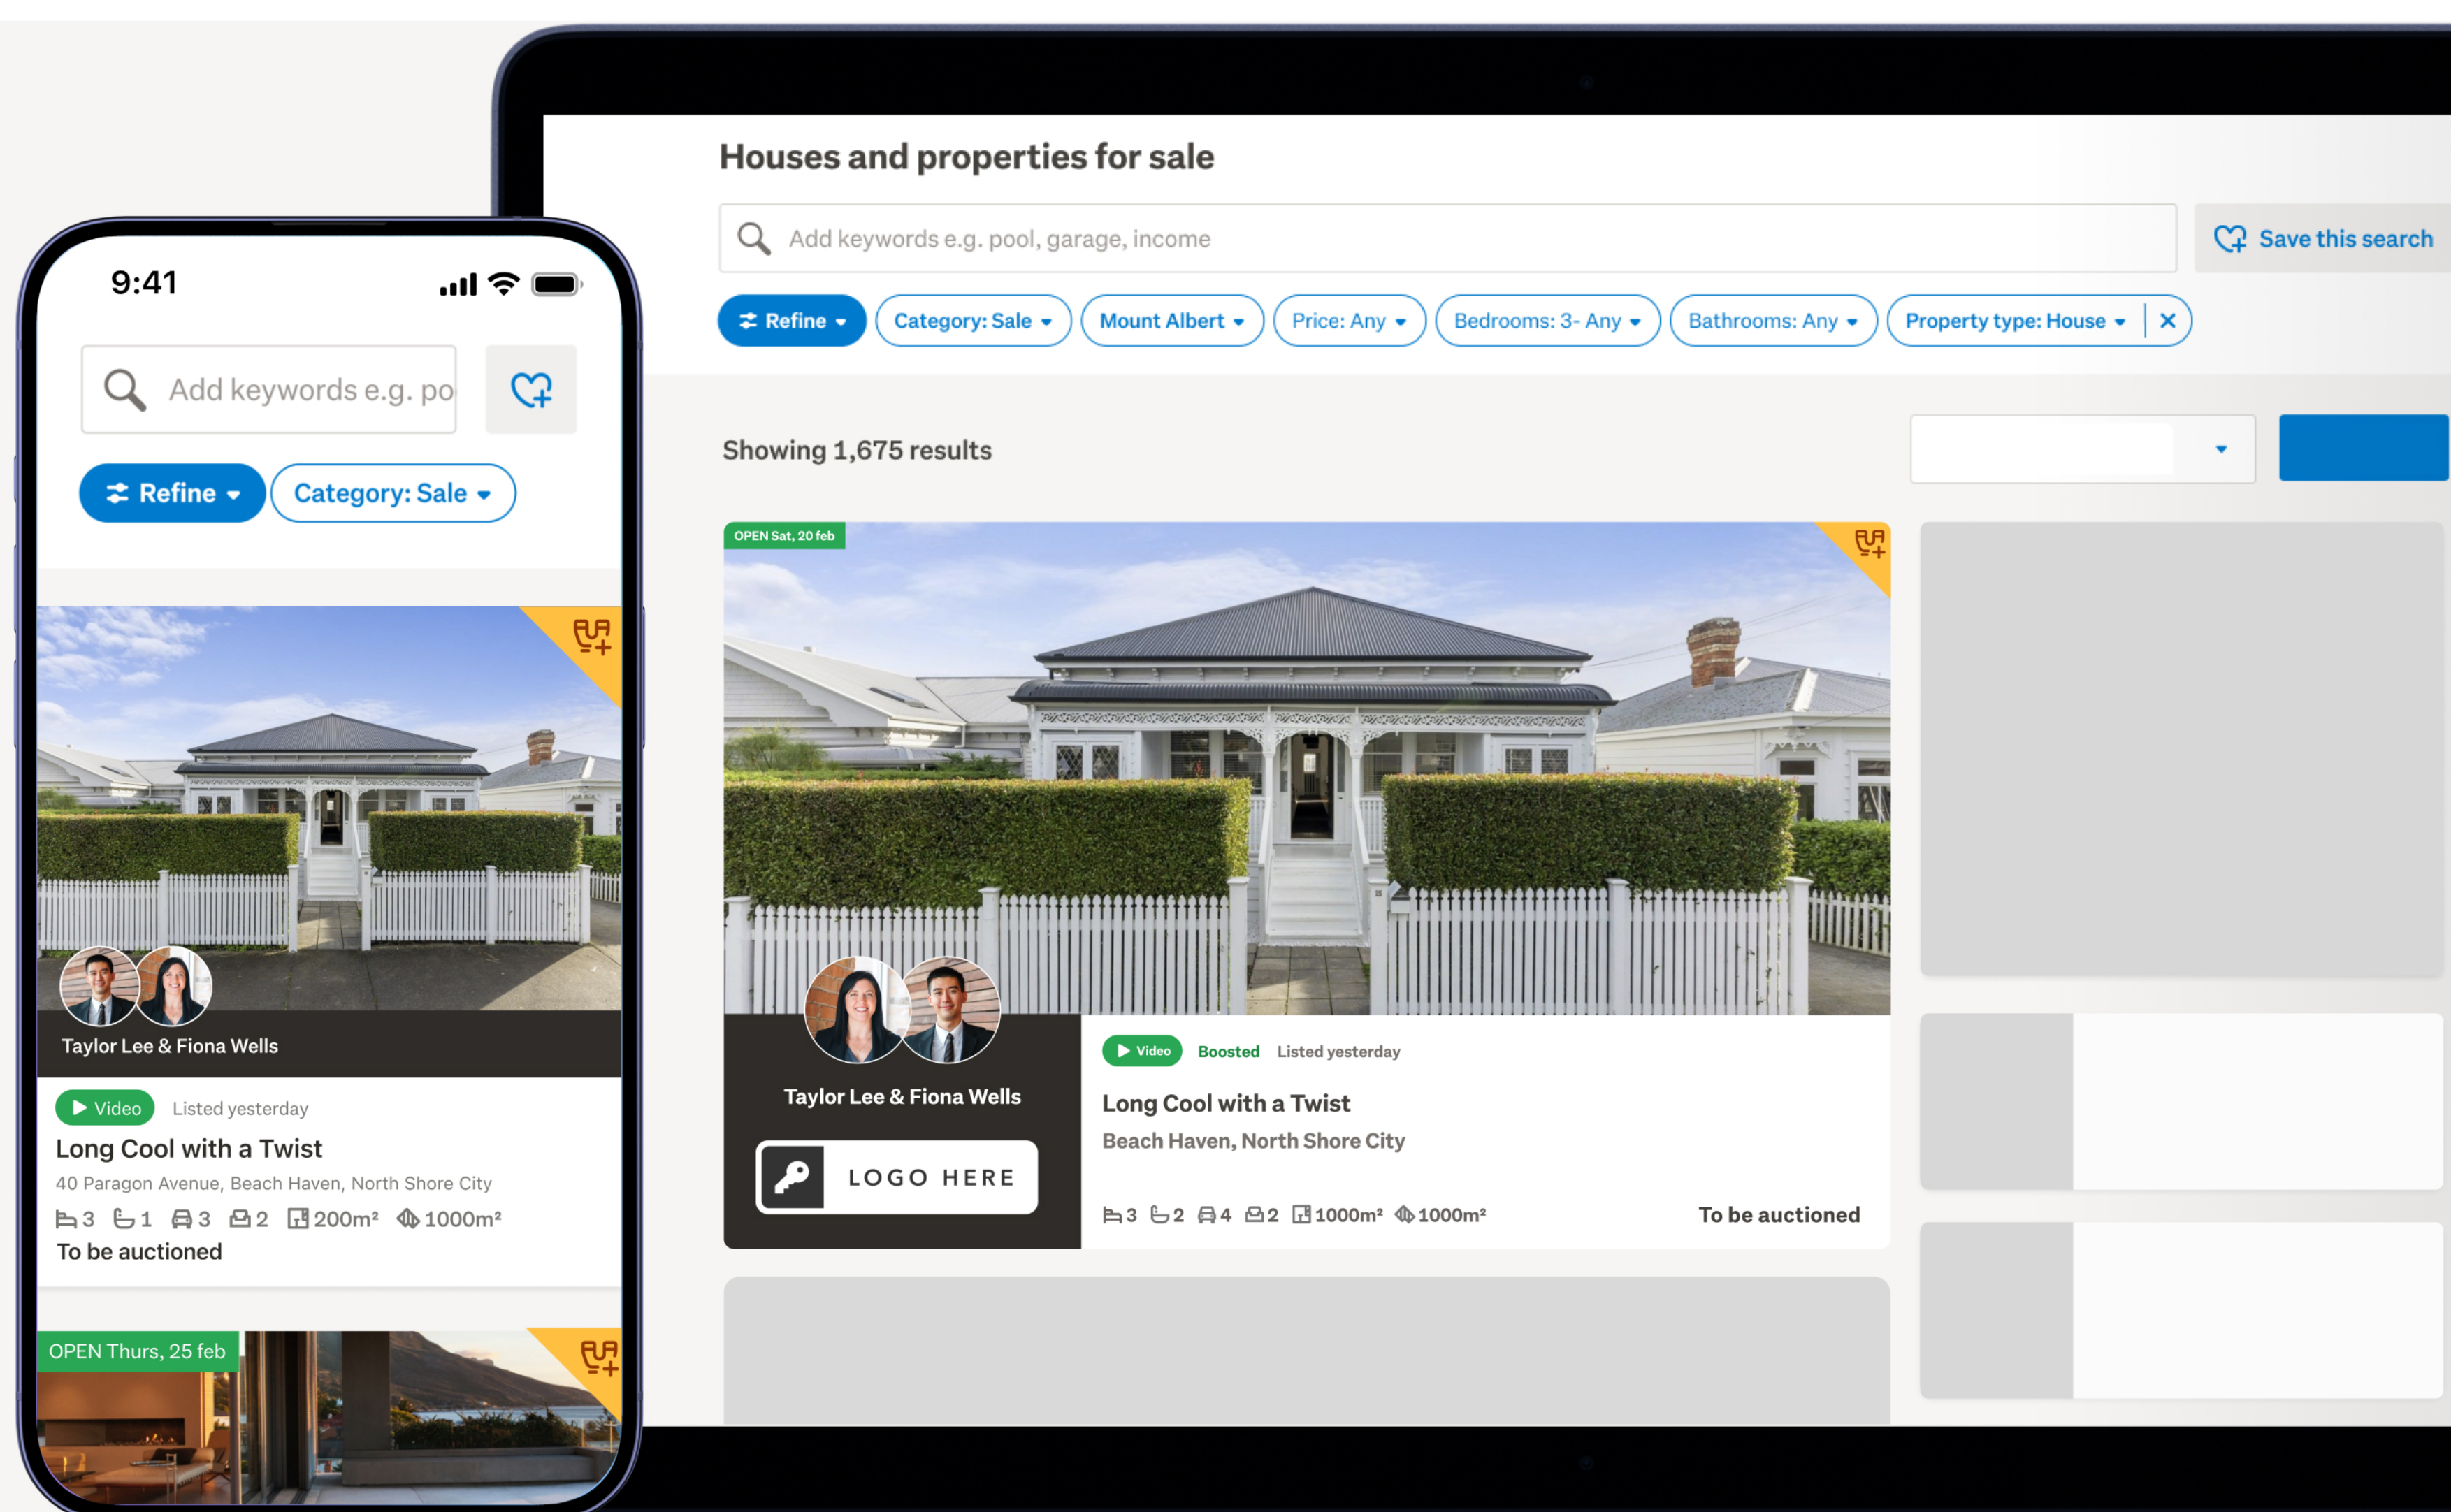

SILVER PACKAGE

High quality marketing for strong results

Put your listing in front of Aotearoa's largest property audience³, where 9 out of 10 buyers search*, with a large listing card that sits above all Base listings in search.

With Silver:

Position and prominence in search results and latest listing emails

Rotates to the top of search¹

Fornightly

Appears in search carousel²

1 week

Homes.co.nz search results

Base listing