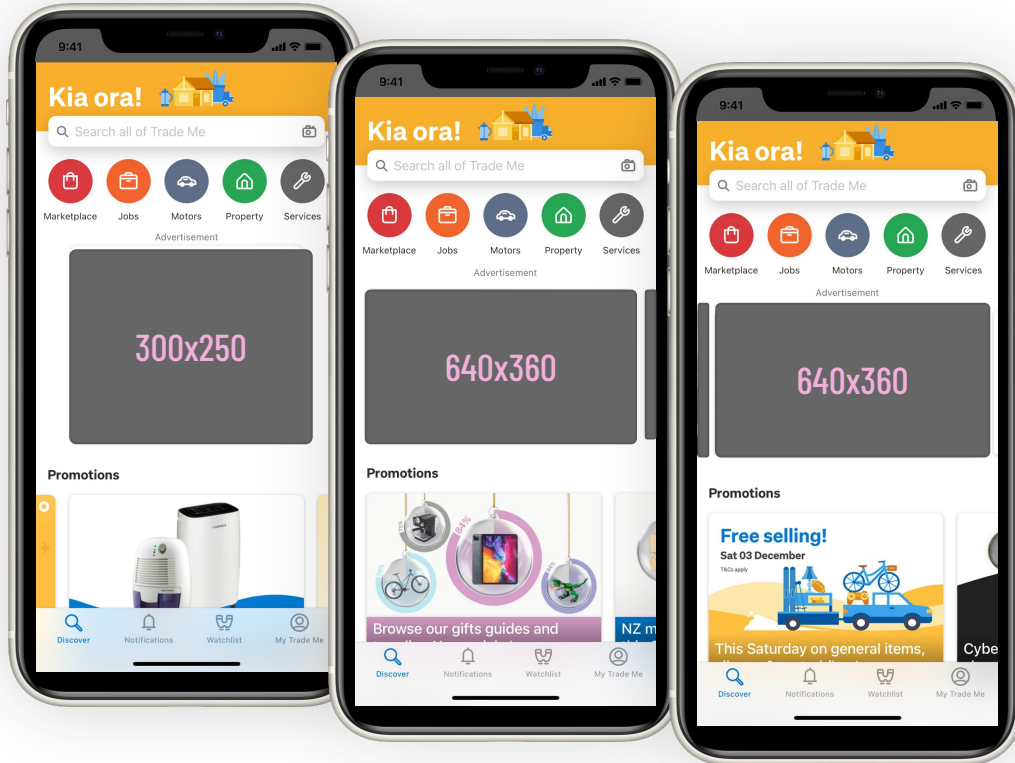

Time period look back
Eg. 15 views OR 5
watchlists
in the last 30 days

=

**Trade Me
Audience
Persona**

TRADE ME AD PLACEMENTS

trademe 
Advertising

APP HOMEPAGE

+ CPM Buy

+ Daily Buy

Trade Me App Homepage
300x250 banner or
640x360 multi-tile banner

MAIN HOMEPAGE

+ CPM Buy

+ Daily Buy

Desktop Homepage
970x250

ALL HOMEPAGES

+ CPM Buy

+ Daily Buy

Desktop Homepages
Motors, Property & Jobs
970x250

HERO

+ CPM Buy

+ Daily Buy

+ Weekly Buy

Motors Homepage
970x250 & Custom Ad Sizes

GALLERY VIEW

+ CPM Buy