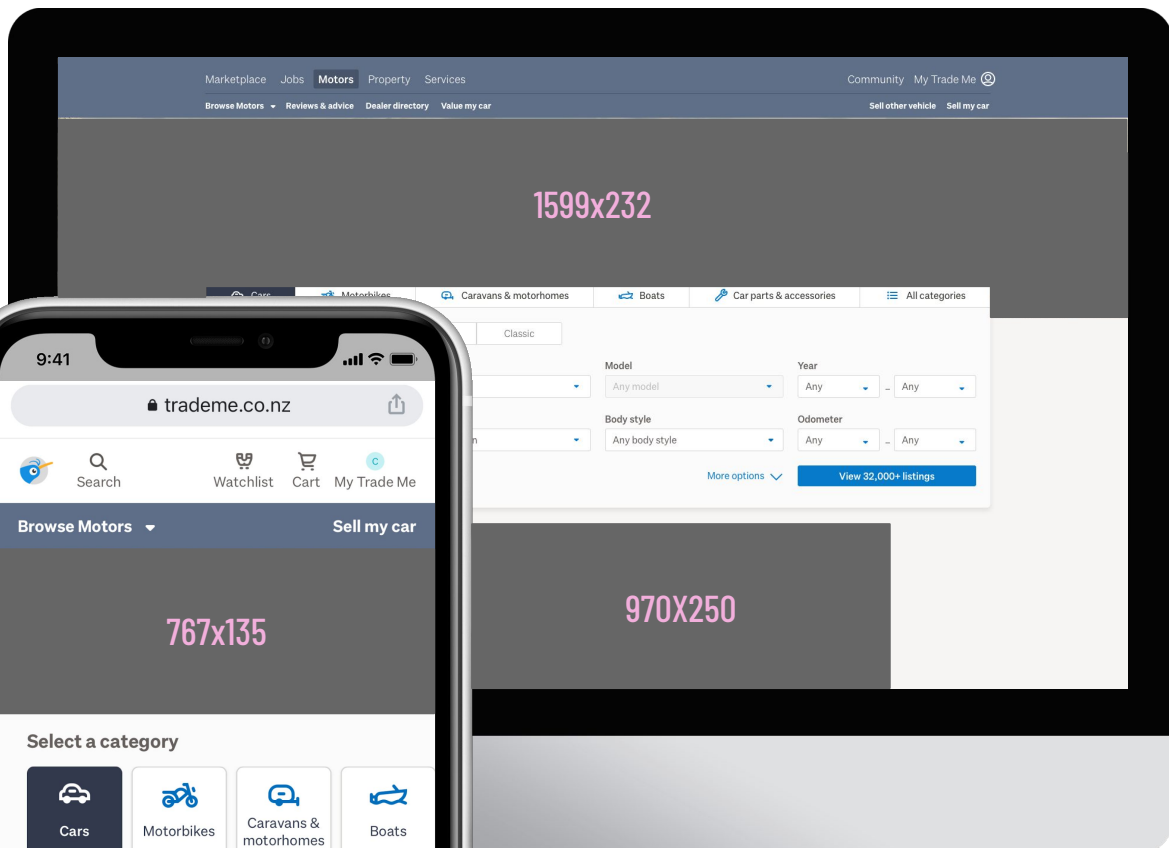

Trade Me App Homepage
300x250 banner or
640x360 multi-tile banner

MAIN HOMEPAGE

+ CPM Buy

+ Daily Buy

Desktop Homepage
970x250

ALL HOMEPAGES

+ CPM Buy

+ Daily Buy

Desktop Homepages
Motors, Property & Jobs
970x250

HERO

+ CPM Buy

+ Daily Buy

+ Weekly Buy

Motors Homepage
970x250 & Custom Ad Sizes

GALLERY VIEW

+ CPM Buy