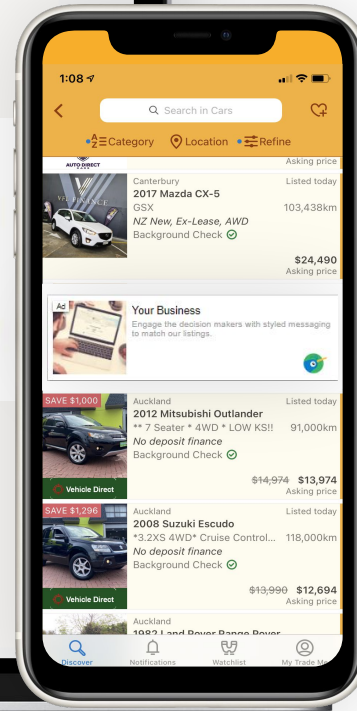

NATIVE

+ CPM Buy

Summerset Aotea!

- Join a supportive team
- Fantastic staff benefits and career opportunities
- Help bring the best of life to our Residents

Summerset

Ad

Your Business

Engage the decision makers with styled messaging to match our listings.

Apply Now
Your Business

Tasman, Nelson / Tasman | Listed 3 days ago

Awaroa Lodge

Spa Manager & Therapist

An exciting opportunity has been created for a highly professional qualified Spa Therapist to join our Awaroa Lodge opening team.

Search results:
Styled messaging
to match our listings