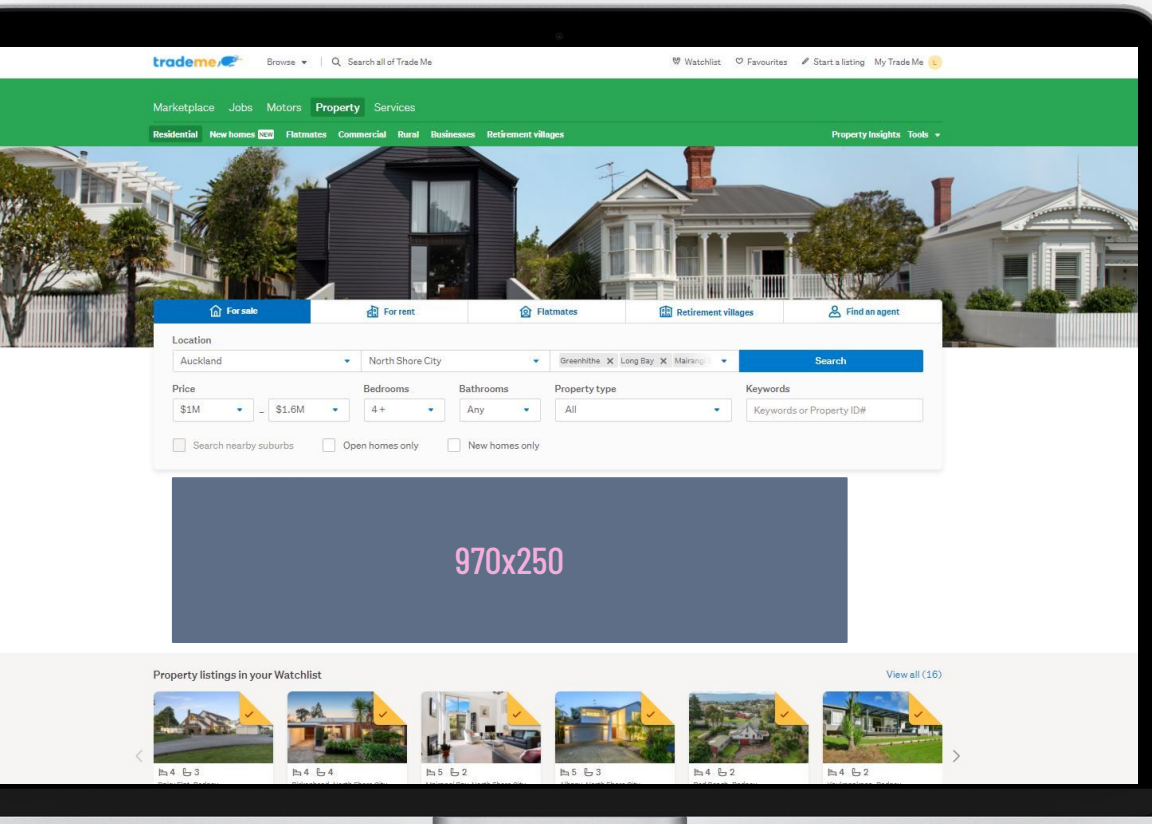

Trade Me App Homepage
300x250 banner or
640x360 multi-tile banner

MAIN HOMEPAGE

+ CPM Buy

+ Daily Buy

Desktop Homepage
970x250

ALL HOMEPAGES

+ CPM Buy

+ Daily Buy

Desktop Homepages
Motors, Property & Jobs
970x250

HERO

+ CPM Buy

+ Daily Buy

+ Weekly Buy

Motors Homepage
970x250 & Custom Ad Sizes

GALLERY VIEW

+ CPM Buy