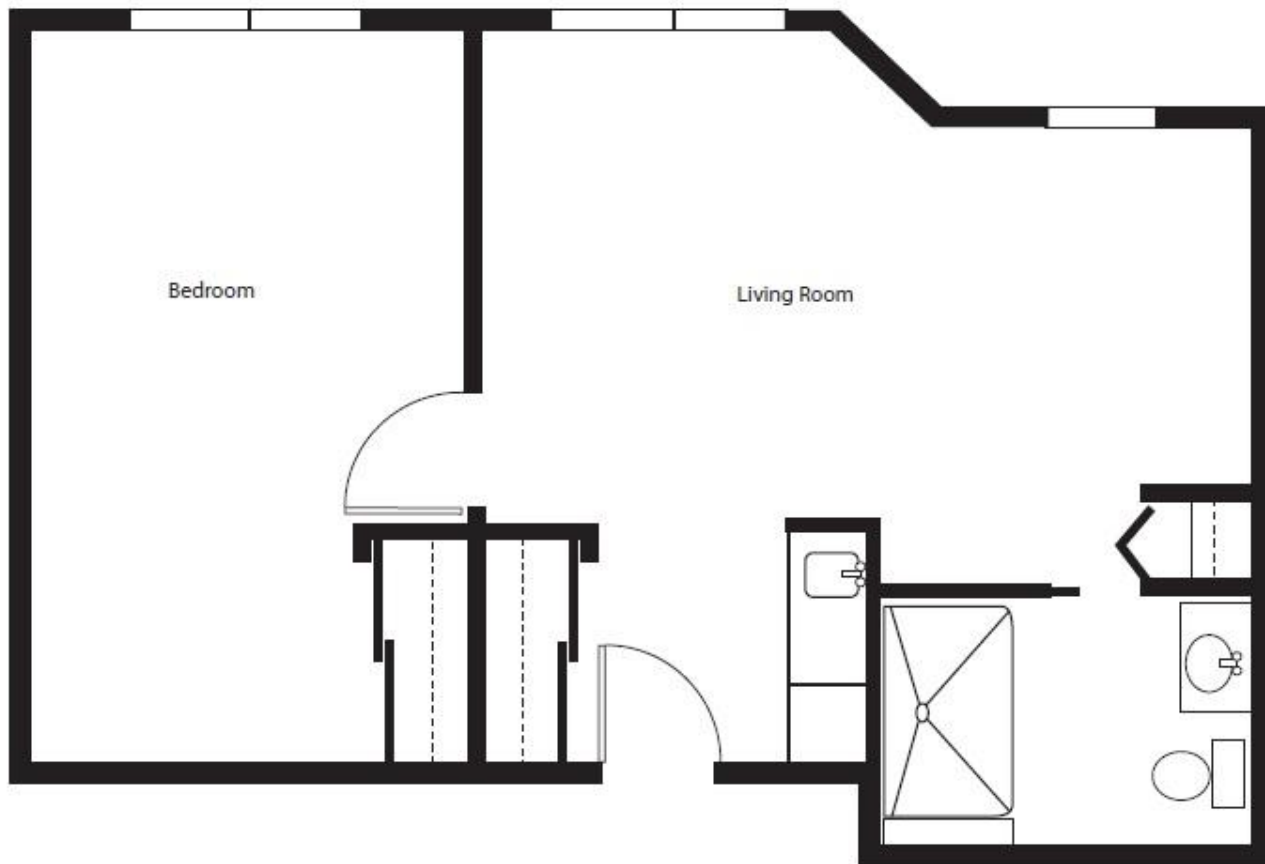

Assisted Living Floor Plans

Studio • 359-365 sq ft

Studio • 359-365 sq ft

One Bedroom Deluxe • 596 sq ft

One Bedroom • 437 sq ft

Memory Care Floor Plans

Private with Shared Bathroom • 480 sq ft