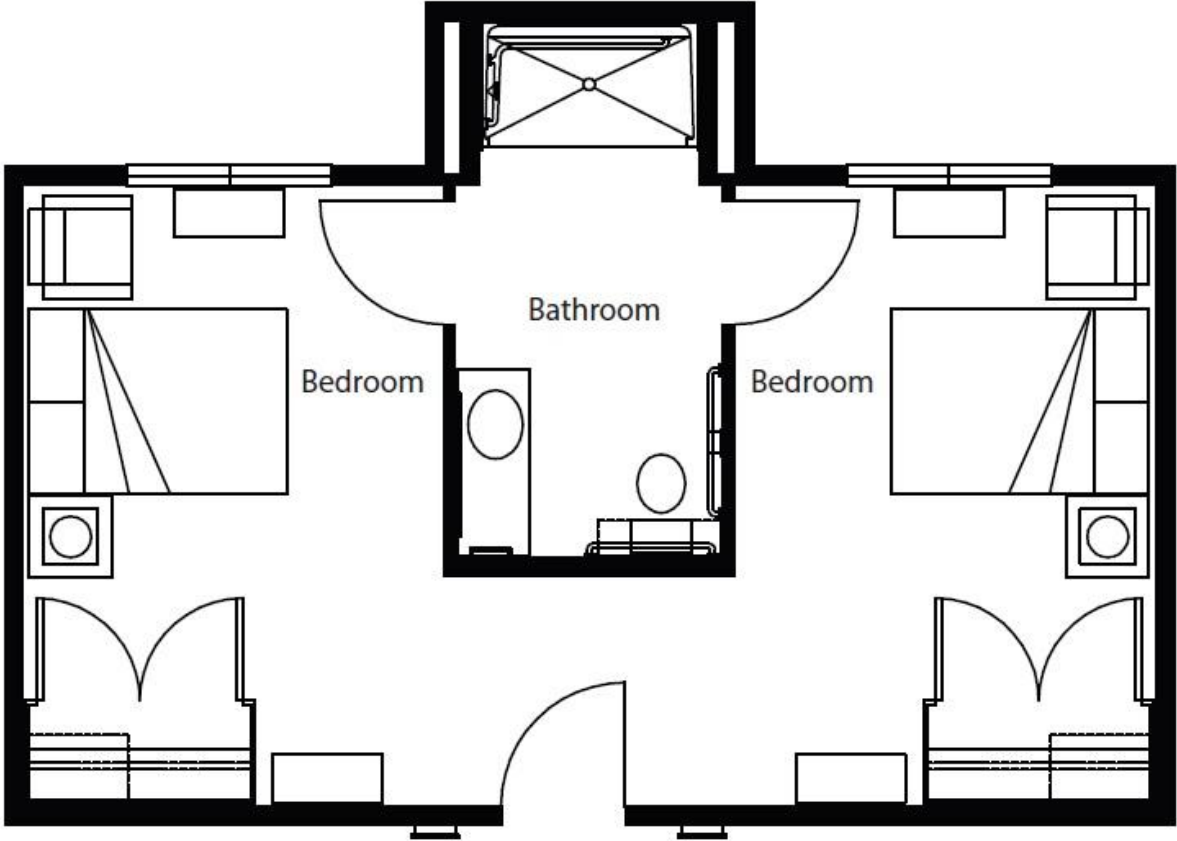

Assisted Living Floor Plans

Studio • 359-365 sq ft

Studio • 359-365 sq ft

One Bedroom Deluxe • 596 sq ft

One Bedroom • 437 sq ft

Memory Care Floor Plans

Private with Shared Bathroom • 480 sq ft