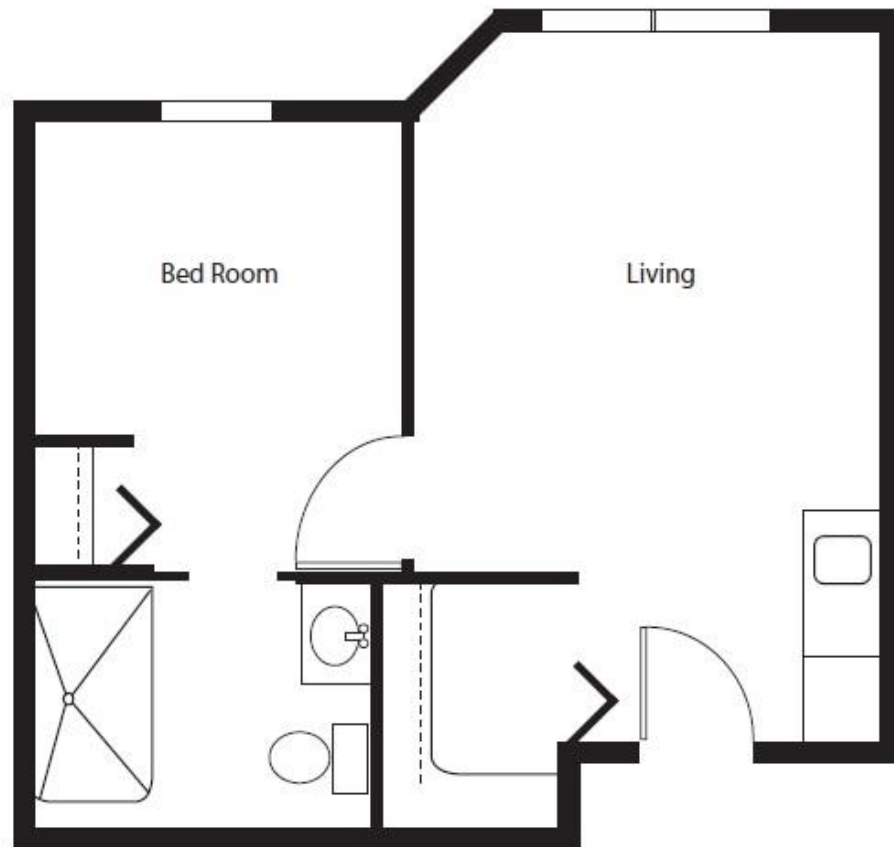

Assisted Living Floor Plans

Studio • 359-365 sq ft

Studio • 359-365 sq ft

One Bedroom Deluxe • 596 sq ft

One Bedroom • 437 sq ft

Memory Care Floor Plans

Private with Shared Bathroom • 480 sq ft