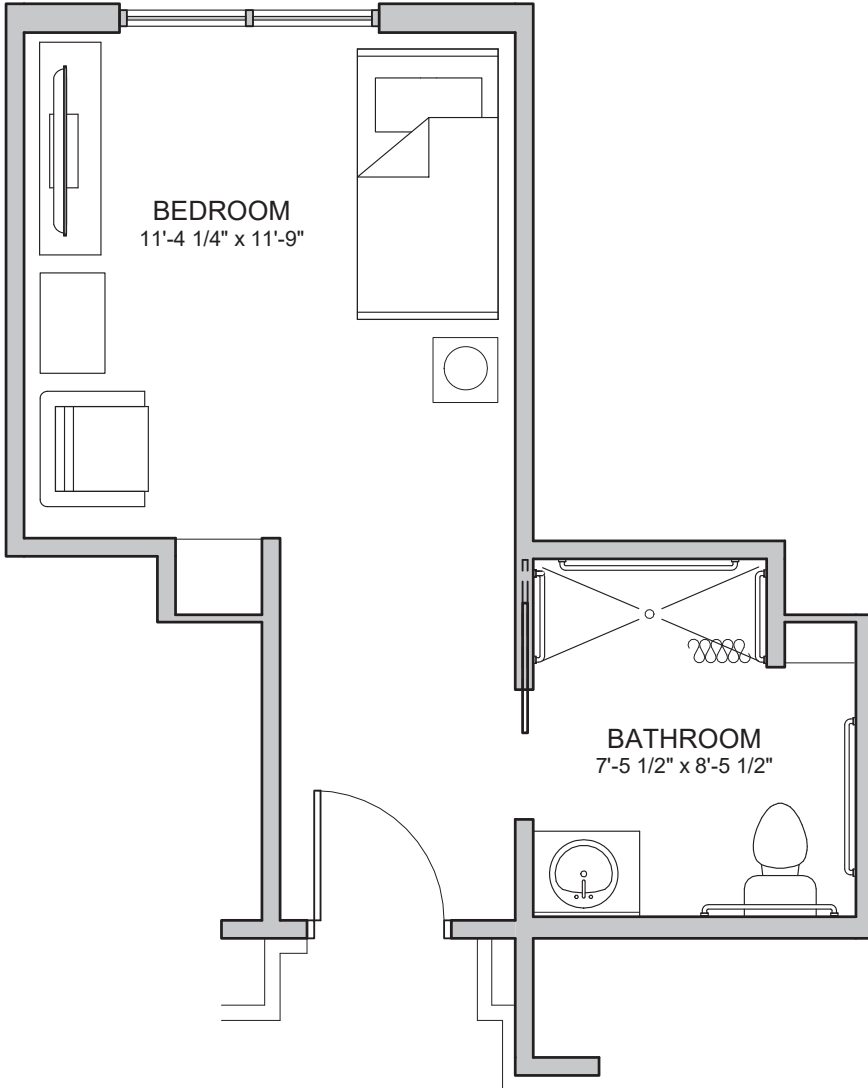

THE DRISKELL 296 Square Feet

Sample plan only. Actual room layout and size may vary.

THE BARTON 252 Square Feet

Sample plan only. Actual room layout and size may vary.

THE LADY BIRD 380 Square Feet

Sample plan only. Actual room layout and size may vary.