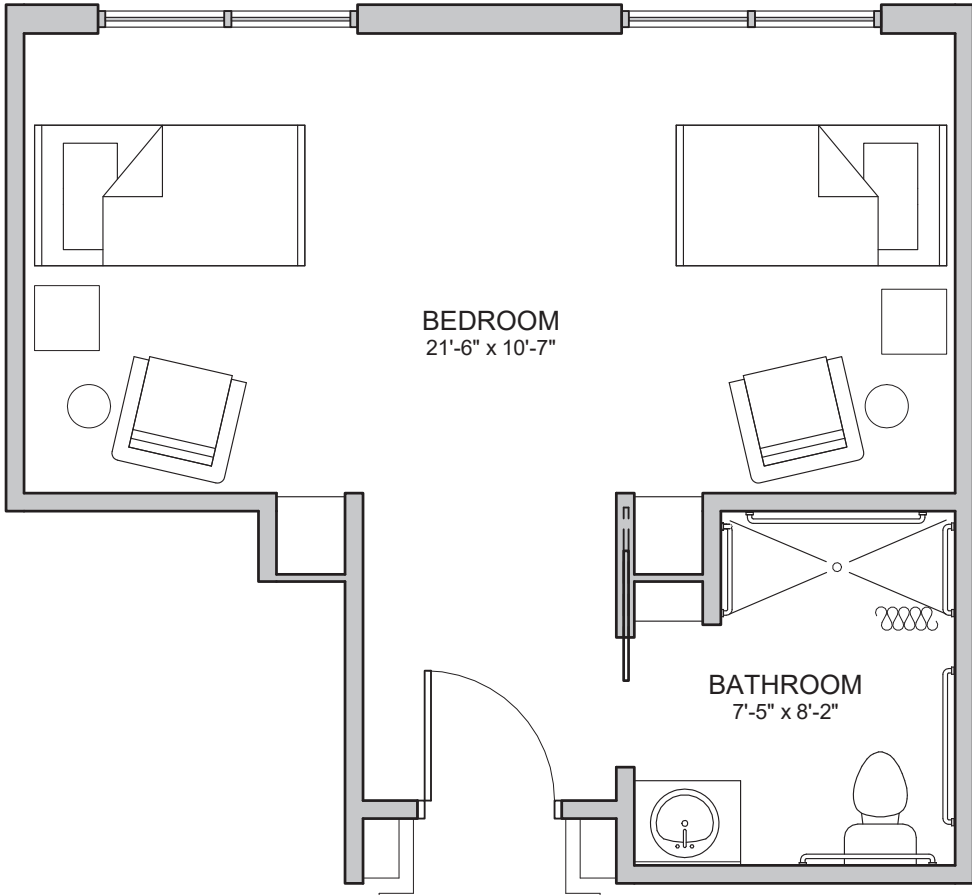

THE DRISKELL 296 Square Feet

Sample plan only. Actual room layout and size may vary.

THE BARTON 252 Square Feet

Sample plan only. Actual room layout and size may vary.

THE LADY BIRD 380 Square Feet

Sample plan only. Actual room layout and size may vary.