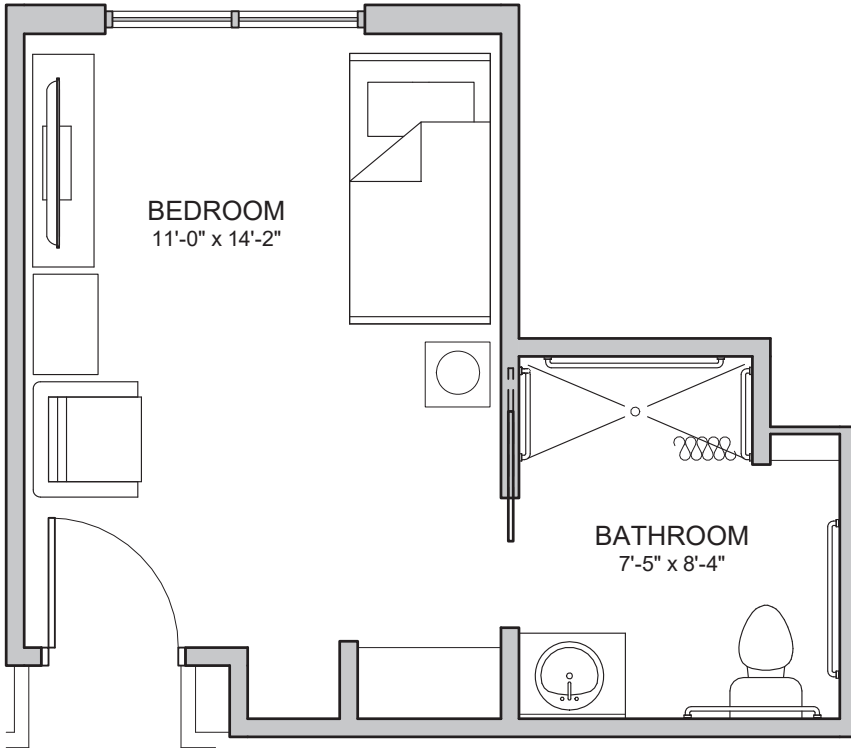

THE DRISKELL 296 Square Feet

Sample plan only. Actual room layout and size may vary.

THE BARTON 252 Square Feet

Sample plan only. Actual room layout and size may vary.

THE LADY BIRD 380 Square Feet

Sample plan only. Actual room layout and size may vary.