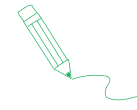

# How to Draw Steve the Kiwi

1 Draw an egg

make a little dent here

2 Draw 2 dots for eyes and a carrot for a nose

3 Draw 2 triangles for wings

they kind of look like shark fins!

4 Draw 2 short, skinny legs and webbed feet