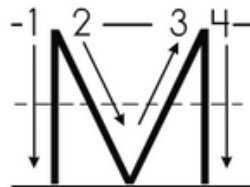

# Color The Alphabet

M m

**HOMER**

Expert-Designed Learning Products for Ages 2-8.  
Start a 30-day Free Trial at [learnwithhomer.com](https://www.learnwithhomer.com)

# Trace The Alphabet

Follow the arrows to practice this letter!

Handwriting practice lines for uppercase 'M', consisting of a solid top line, a dashed middle line, and a solid bottom line.

Handwriting practice lines for uppercase 'M', consisting of a solid top line, a dashed middle line, and a solid bottom line.

Handwriting practice lines for lowercase 'm', consisting of a solid top line, a dashed middle line, and a solid bottom line.

Handwriting practice lines for lowercase 'm', consisting of a solid top line, a dashed middle line, and a solid bottom line.