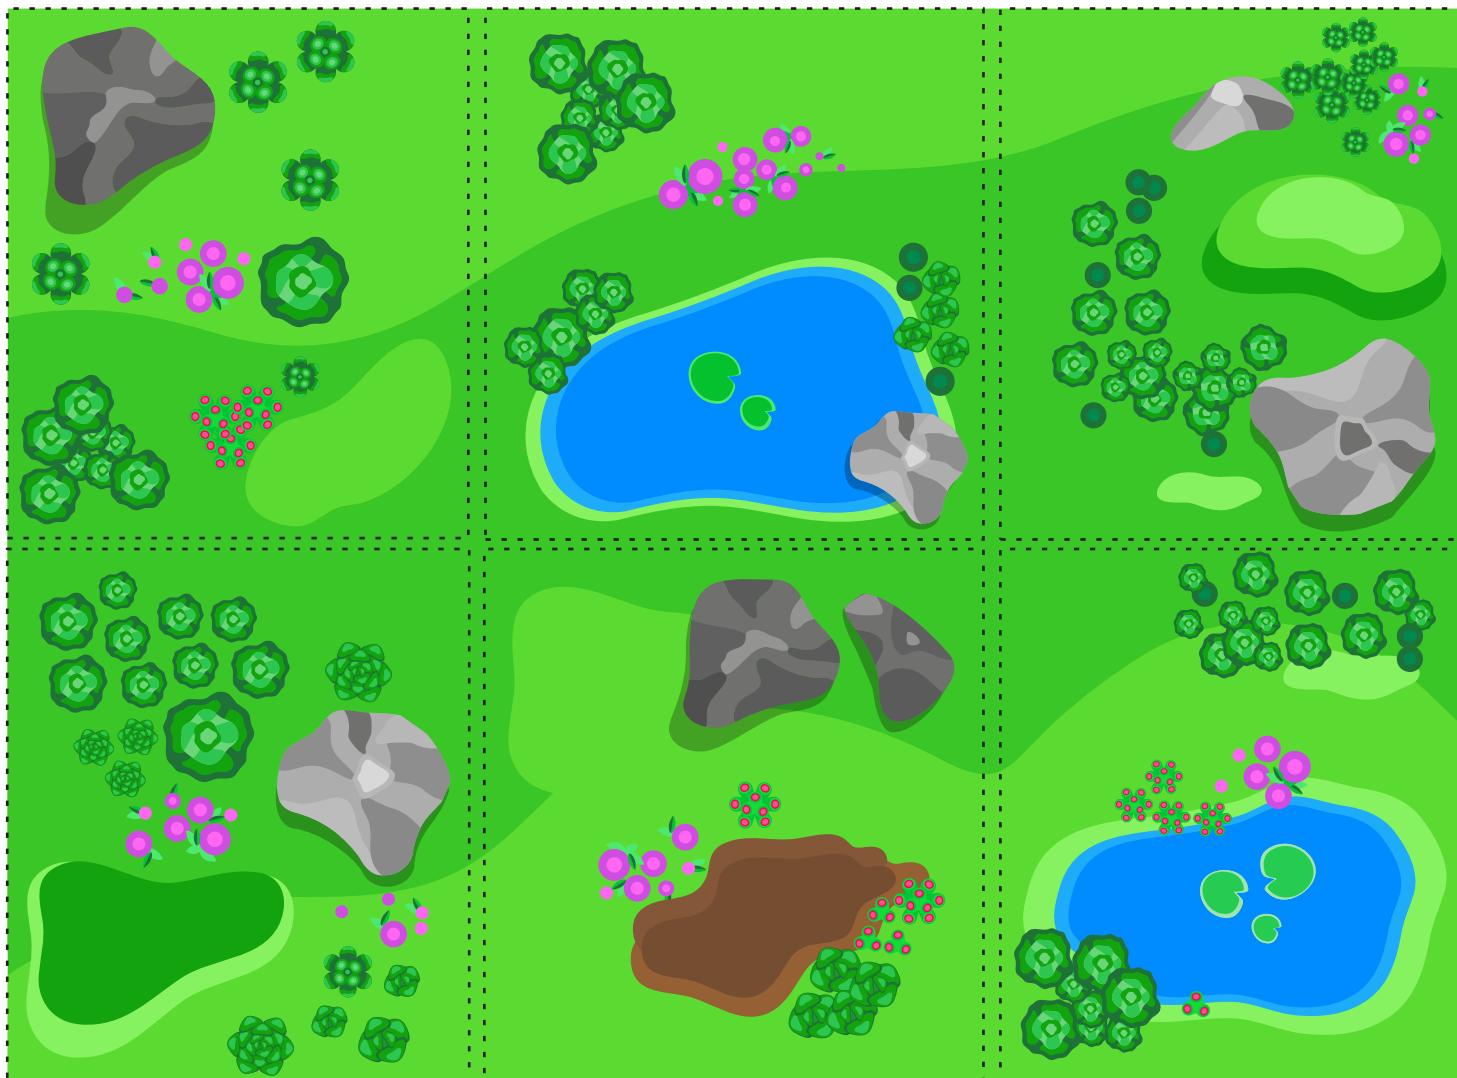

INSPIRATION
PRINTASTIC^{is}
BOARD GAMES

FOREST
LANDSCAPE

INSPIRATION
is
PRINTASTIC

BOARD GAMES
FOREST

06. bottom left

A large, empty rectangular area defined by a dashed black border, intended for drawing a landscape.

INSPIRATION
PRINTASTIC

BOARD GAMES
DRAW YOUR OWN LANDSCAPE

05. bottom centre

A large, empty rectangular area defined by a dashed black border, intended for drawing a landscape.