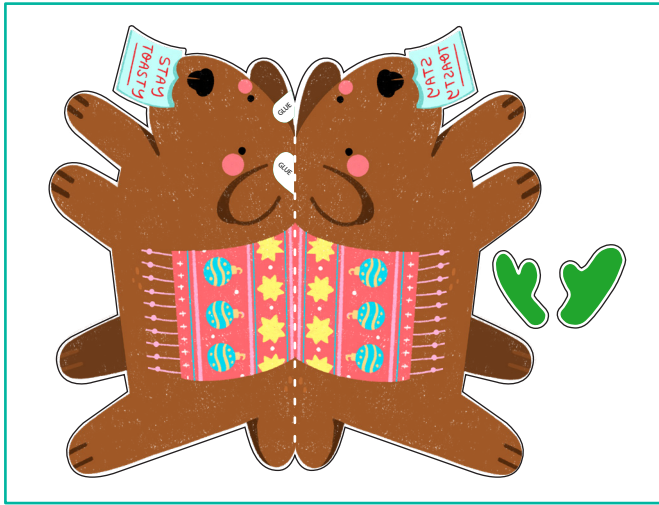

# CHRISTMAS PUPPY - CARD INSTRUCTIONS

**1** Print out the second page of this PDF.

**2** Cut out all the pieces by following the solid line.

**3** Fold the dog along the dotted line.

**4** Glue antlers onto the dog's head, and you're done!

Don't forget to write a little letter to someone!