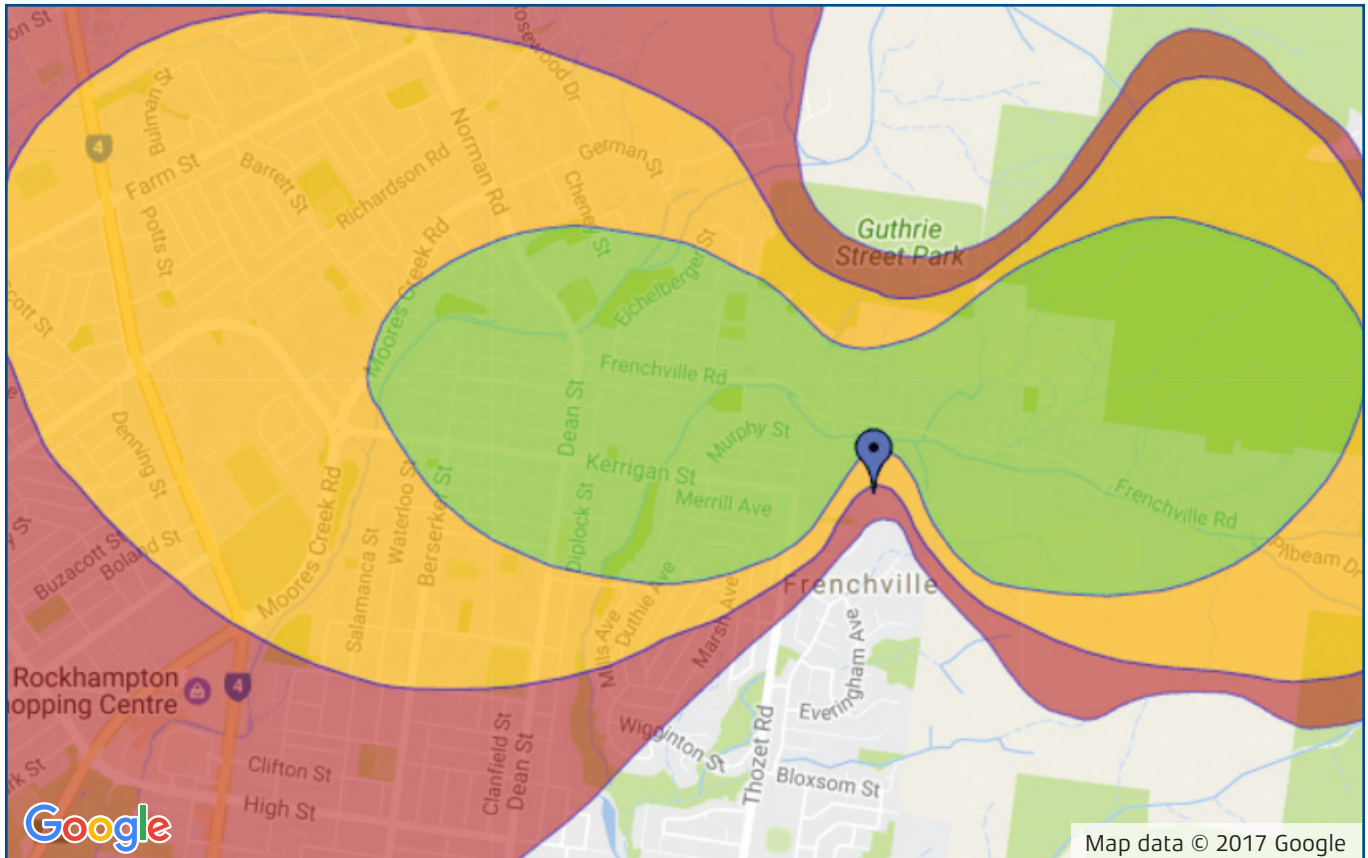

# KINGRAY DIGITAL TV ANTENNA GUIDE

## ROCKHAMPTON EAST QLD

**Main Coverage**  
KMLP01/K-PANEL

**Adequate Coverage**  
K-PANEL

Station Name	Channel
ABC	41
SBS	40
Seven Queensland	42
WIN	43
Southern Cross Austereo	44

- Transmitter is located at ROCKHAMPTON EAST  
- Mount antenna in the horizontal position

- Disclaimer: This coverage is indicative only.  
Reception can be affected by multiple external factors.  
\* Best suited for use within 10km of this transmitter.