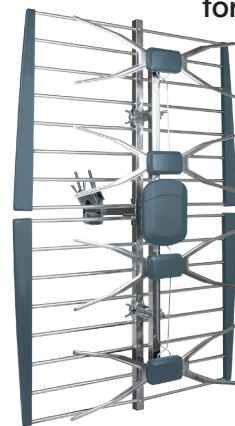

## ROCKHAMPTON EAST QLD

**Main Coverage**  
KMLP01/K-PANEL

**Adequate Coverage**  
K-PANEL

Station Name	Channel
ABC	41
SBS	40
Seven Queensland	42
WIN	43
Southern Cross Austereo	44

- Transmitter is located at ROCKHAMPTON EAST  
- Mount antenna in the horizontal position

### Recommended Kingray Antennas for this transmitter

K-PANEL/LT3154

KMLP01/LT3151\*