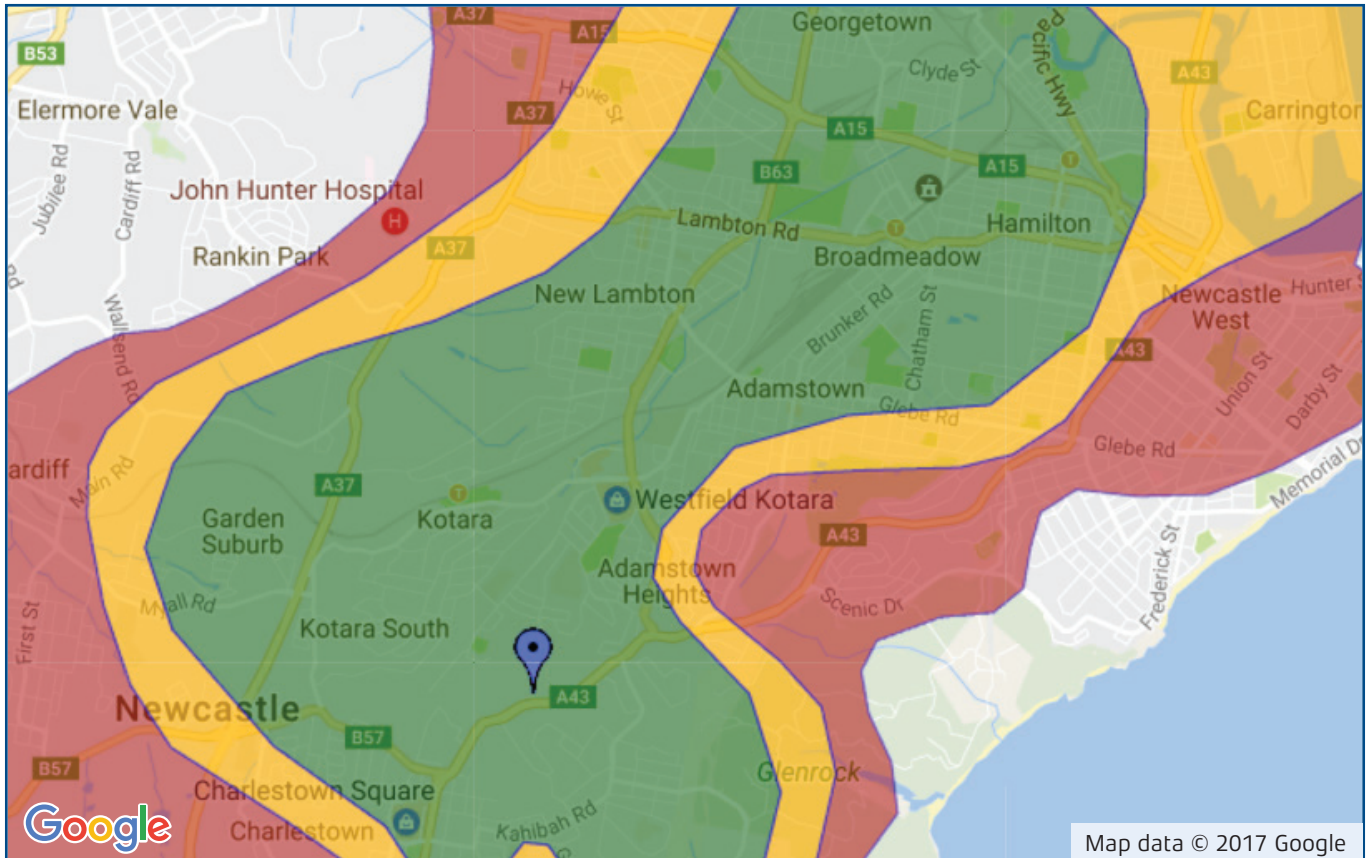

KINGRAY DIGITAL TV ANTENNA GUIDE

KOTARA NSW

Main Coverage KMLP01/K-PANEL

Adequate Coverage K-PANEL

Station Name	Channel
ABC	37
SBS	38
Prime	35
NBN	36
Southern Cross Austereo	39

- Transmitter is located at CHARLESTOWN
- Mount antenna in the vertical position

- Disclaimer: This coverage is indicative only.
Reception can be affected by multiple external factors.
• Best suited for use within 10km of this transmitter.

Recommended Kingray Antennas for this transmitter